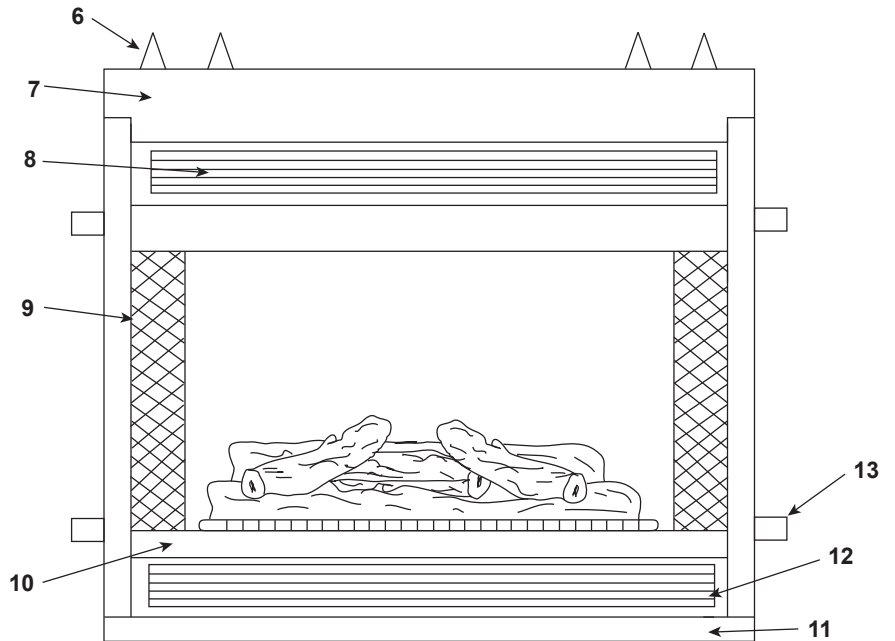

Log Set Assembly

IMPORTANT: THIS IS DATED INFORMATION. Parts must be ordered from a dealer or distributor. **Hearth and Home Technologies does not sell directly to consumers.** Provide model number and serial number when requesting service parts from your dealer or distributor.

Stocked at Depot

ITEM	DESCRIPTION	COMMENTS	PART NUMBER
	Log Set Assembly	No longer available	31083
1	Back Log	No longer available	SRV31038
2	Middle Log	No longer available	SRV31039
3	Top Log	No longer available	SRV31085
4	Log	No longer available	SRV31084
5	Ember Tray, Rear	No longer available	18697
6	Top Standoff	Qty 4 req	SRV4044-111
7	Face, Top Front	Overlay only	16823C
8	Face, Upper Front	No longer available	19193A
9	Firescreen Assembly	No longer available	19540A
10	Lower Filler	No longer available	19385
11	Face, Bottom Front	Overlay only	19423B
12	Face, Lower Front	No longer available	19194
13	Nailing Flange	Qty 4 req	31190
	Firescreen Rod	No longer available	16282A
	Gas Access Panel	Qty 2 req	31636
	Lava Rock		4021-296
	Log Support	No longer available	19384D
	Mineral Wool		SRV14333
	Installation Instructions and Owner's Manual		19428A