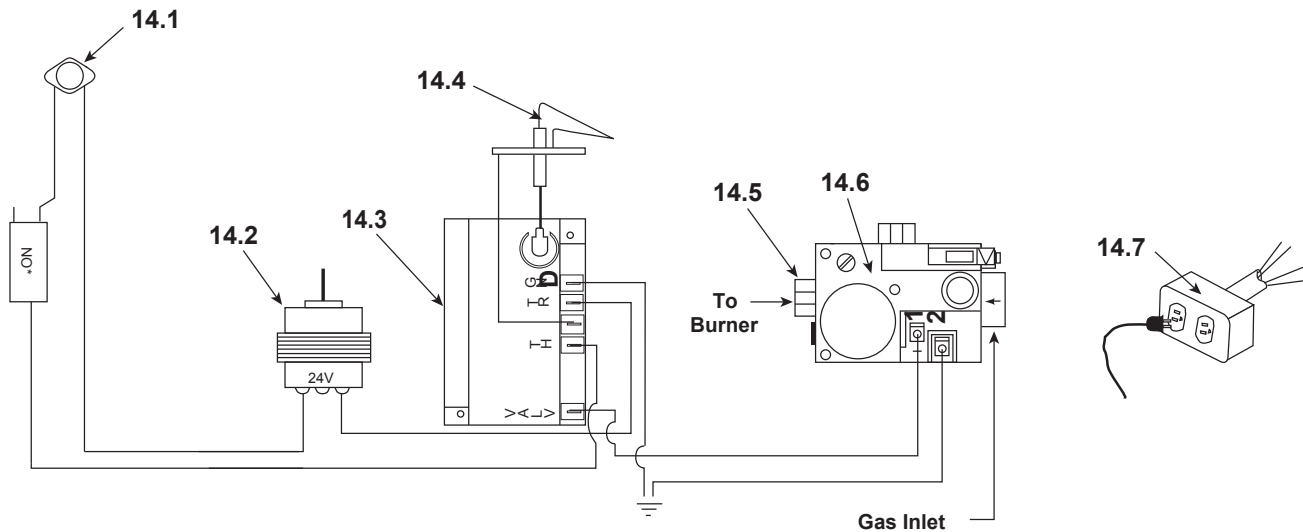

#14 Electronic Ignition Wiring Diagram

IMPORTANT: THIS IS DATED INFORMATION. Parts must be ordered from a dealer or distributor. **Hearth and Home Technologies does not sell directly to consumers.** Provide model number and serial number when requesting service parts from your dealer or distributor.

Stocked at Depot

ITEM	DESCRIPTION	COMMENTS	PART NUMBER	
14.1	High Limit Switch		SRV4021-383	Y
14.2	Transformer		SRV20947	Y
14.3	Ignition Control Box		SRV15695	Y
14.4	Electronic Ignitor		26542	Y
14.5	Brass Male Connector - Tube		13425	
14.6	Valve - NG (R/S)	No longer available	71516	
	Valve - NG (W/R)		SRV71511	Y
	Valve - LP (R/S)	No longer available	71518	
14.7	Junction Box Kit	No longer available	16286F	
	Bulkhead Union	No longer available	SRV13405	
	Burner	No longer available	20355B	
	Burner Orifice (.096) - NG		13844	Y
	Burner Orifice (.059) - LP		SRV13445	
	Burner Tube	No longer available	22496B	
	Control Panel	No longer available	17075H	
	Fan Bracket, FK10	No longer available	16983B	
	Flex Tube Assembly		SRV302-320	Y
	Gas Appliance Connector	No longer available	12303C	
	Valve Bracket	No longer available	18795D	
	Valve Support	No longer available	19473B	
	Wire Assembly, HIBLK57FF	No longer available	20977A	
	Conversion Kit NG		CKN	Y
	Conversion Kit LP		CKP	Y