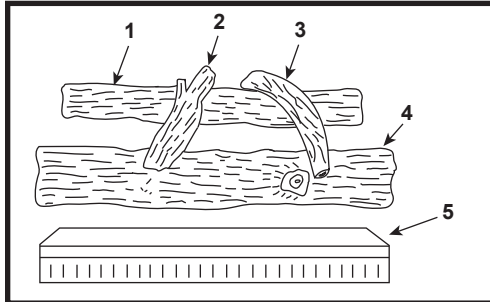

**Log Set Assembly**

IMPORTANT: THIS IS DATED INFORMATION. Parts must be ordered from a dealer or distributor. **Hearth and Home Technologies does not sell directly to consumers.** Provide model number and serial number when requesting service parts from your dealer or distributor.

**Stocked at Depot**

ITEM	DESCRIPTION	COMMENTS	PART NUMBER
	Log Set Assembly	No longer available	31083
1	Back Log	No longer available	SRV31038
2	Middle Log	No longer available	SRV31039
3	Top Log	No longer available	SRV31085
4	Log	No longer available	SRV31084
5	Ember Tray, Rear	No longer available	18697
6	Top Standoff	Qty 4 req	SRV4044-111
7	Face, Top Front	Overlay only	16823C
8	Face, Upper Front	No longer available	19193A
9	Firescreen Assembly	No longer available	19540A
10	Lower Filler	No longer available	19385
11	Face, Bottom Front	Overlay only	19423B
12	Face, Lower Front	No longer available	19194
13	Nailing Flange	Qty 4 req	31190
	Firescreen Rod	No longer available	16282A
	Gas Access Panel	Qty 2 req	31636
	Lava Rock		4021-296
	Log Support	No longer available	19384D
	Mineral Wool		SRV14333
	Installation Instructions and Owner's Manual		19428A