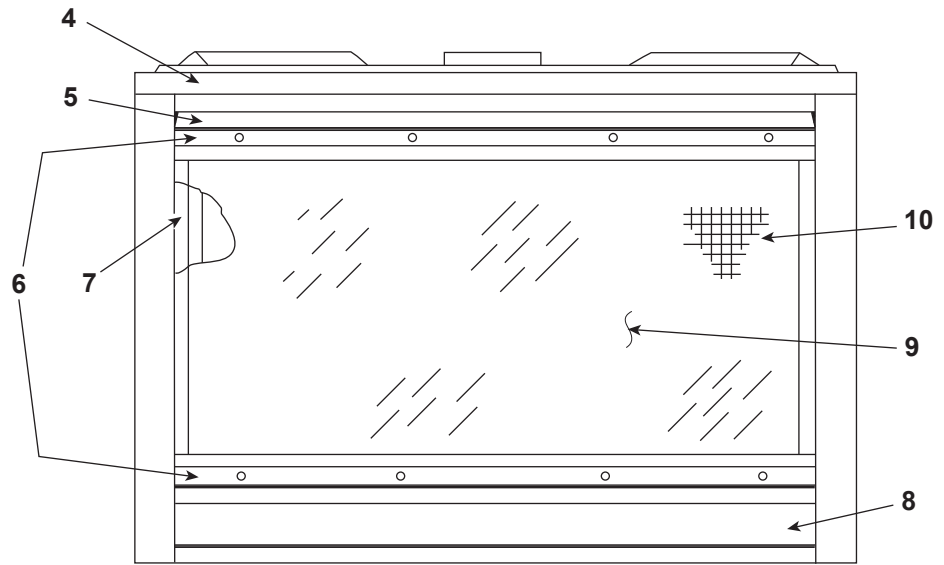

Log Set Assembly

IMPORTANT: THIS IS DATED INFORMATION. Parts must be ordered from a dealer or distributor. **Hearth and Home Technologies does not sell directly to consumers.** Provide model number and serial number when requesting service parts from your dealer or distributor.

Stocked at Depot

ITEM	DESCRIPTION	COMMENTS	PART NUMBER	
	Log Set Assembly	No longer available	16769D	
1	Rear Log	No longer available	SRV15691	
2	Middle Log	No longer available	SRV15693	
3	Front Log	No longer available	15690C	
4	Face, Top Front	No longer available	15674B	
5	Hood	No longer available	15675	
6	Glass Frame	Qty. 2 req.	15687	
7	Glass Gasket, U-channel Silicone, Top & Bottom of Glass	10 Ft	18476/10	
8	Face, Lower Front	No longer available	15676D	
9	Glass Panel	No longer available	SRV15573	
10	Screen Assembly		19196C	
	Glass Seal, Braid Gasket on Unit	10 Ft	28091/10	Y
	Junction Box Assembly	No longer available	15715A	
	Log Bracket Assembly	No longer available	18374A	
	Mineral Wool		SRV14333	
	Nailing Flange	Qty. 4 req.	31190	
	Vermiculite		28746	
	Installation Instructions/Owner's Manual		18386	
	Gas Operations Manual		71680