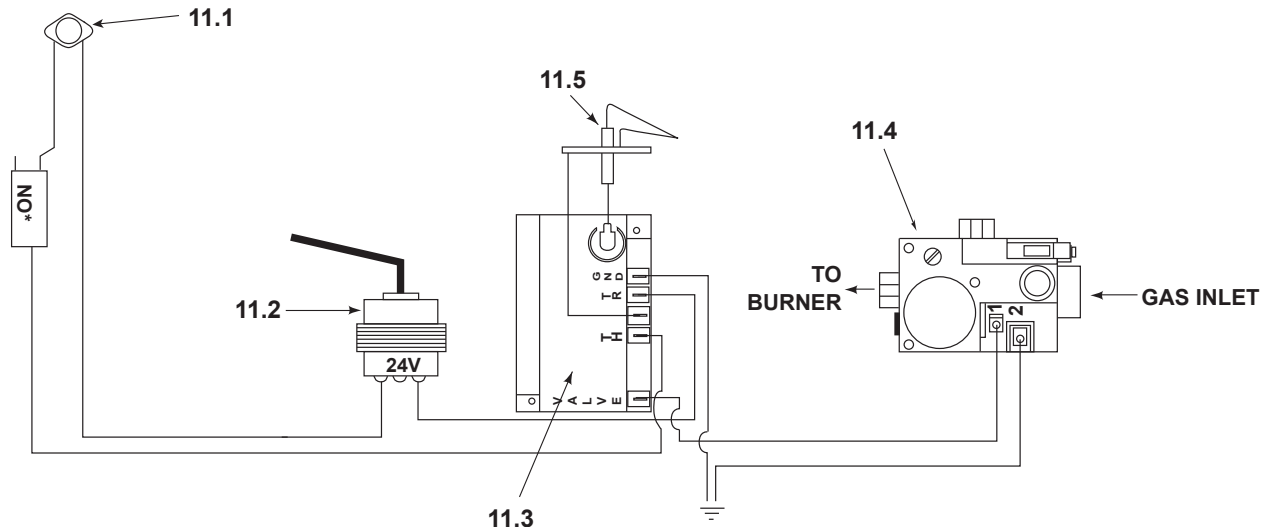

#11 Electronic Ignition Wiring Diagram

IMPORTANT: THIS IS DATED INFORMATION. Parts must be ordered from a dealer or distributor. **Hearth and Home Technologies does not sell directly to consumers.** Provide model number and serial number when requesting service parts from your dealer or distributor.

Stocked at Depot

ITEM	DESCRIPTION	COMMENTS	PART NUMBER	
11.1	High Limit Switch		SRV4021-383	Y
11.2	Transformer		SRV20947	Y
11.3	Ignition Control Box		SRV15695	Y
11.4	Valve, R/S (90 degree) - NG		71512	Y
	Valve, R/S (90 degree) - LP	No longer available	71514	
	Valve, W/R (90 degree)		SRV71511	Y
11.5	Electronic Ignitor		26542	Y
	Burner	No longer available	18072C	
	Control Panel	No longer available	17075H	
	Conversion Kit - LP	No longer available	15714A	
	Cord Clip	No longer available	14218	
	Flex Gas Line - 10 in. Stainless Steel		SRV302-320	Y
	ON/OFF Valve		SRV15697	Y
	Orifice (out of top of Valve) - NG	No longer available	15819F	
	Orifice (out of top of Valve) - LP	No longer available	15820D	
	Vermiculite Shield	No longer available	18377F	
	Wall Switch	No longer available	13667A	
	Wall Switch Wire Assembly	No longer available	14720	
	Wire Assembly HIBLK57FF	No longer available	20977A