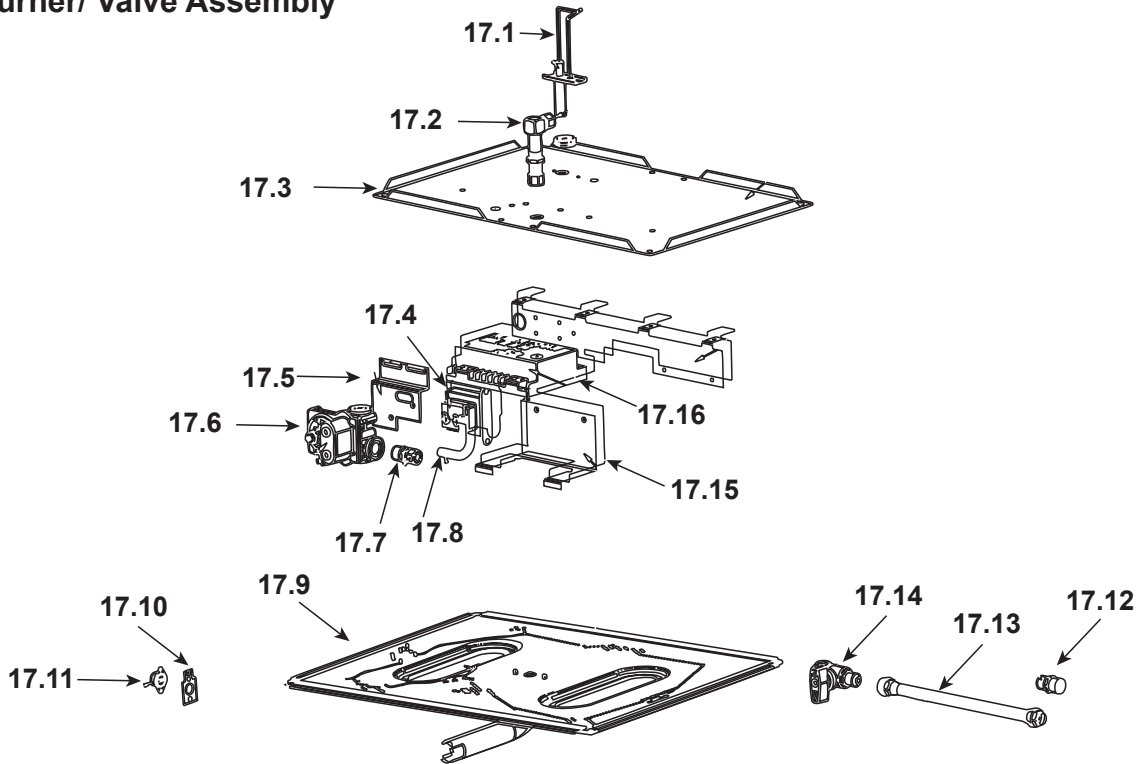

#25 Burner/ Valve Assembly

IMPORTANT: THIS IS DATED INFORMATION. Parts must be ordered from a dealer or distributor. **Hearth and Home Technologies does not sell directly to consumers.** Provide model number and serial number when requesting service parts from your dealer or distributor.

Stocked at Depot

ITEM	DESCRIPTION	COMMENTS	PART NUMBER	Stocked at Depot
17.1	Ignitor	Pre 32/97	26541	Y
		Post 32/97	28048	Y
17.2	Bulkhead	No longer available	35403	
17.3	Seal Plate		28047	
17.4	Transformer		SRV20947	Y
17.5	Valve Bracket	No longer available	31827	
18	Valve, NG		SRV462-500B	Y
	Valve, LP		SRV462-501B	Y
17.7	Brass Connector - Male		13425	
17.8	Burner Supply Tube	No longer available	27901	
17.9	Burner Pan Assembly		25847	Y
17.10	High Limit Switch Bracket	No longer available	26619	
17.11	High Limit Switch		SRV4021-383	Y
17.12	Brass Connector - Male - Flex	Pkg of 5	303-315/5	
17.13	Flex Line		SRV302-320	Y
17.14	ON/OFF Valve		SRV15697	Y
17.15	Control Support Panel		26618	
17.16	Ignition Control Box		SRV15695	Y

Additional service parts on following page.