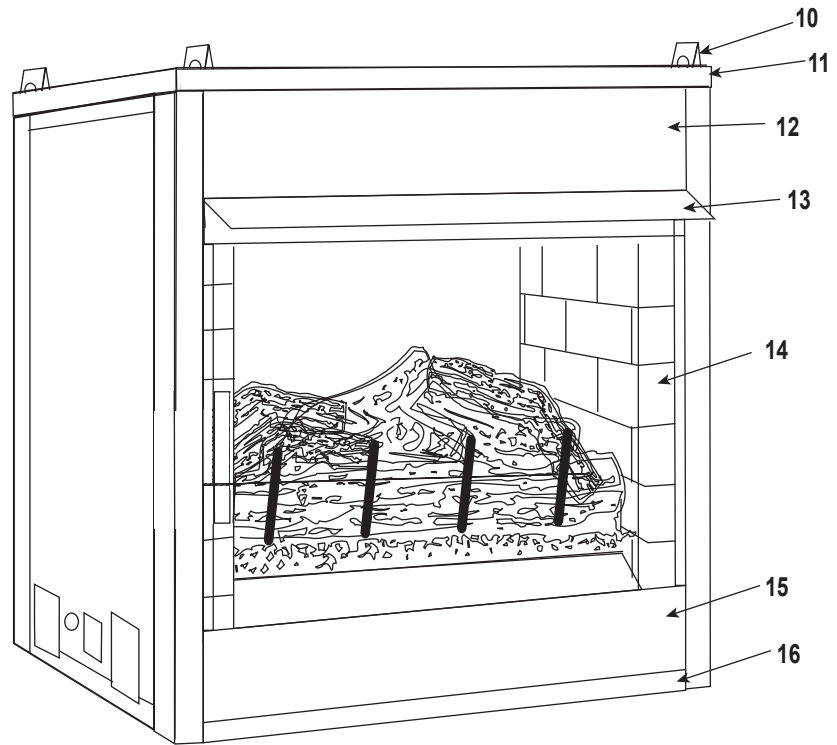

Log Set Assembly

IMPORTANT: THIS IS DATED INFORMATION. Parts must be ordered from a dealer or distributor. **Hearth and Home Technologies does not sell directly to consumers.** Provide model number and serial number when requesting service parts from your dealer or distributor.

Stocked at Depot

ITEM	DESCRIPTION	COMMENTS	PART NUMBER	
	Log/Grate Assembly		27793	Y
1	Log	No longer available	SRV17229	
2	Log, Back Left		SRV26621	
3	Log, Back Right		SRV26622	
4	Log, Front Bottom Left		SRV26623	
5	Log, Front Bottom Right		SRV26624	
6	Log, Front Middle		SRV26626	
7	Log, Middle		SRV26620	
8	Log, Middle Right		SRV26625	
9	Log, Rear Top	Qty 2 req	SRV26627	
10	Standoff, Top	Qty 4 req	SRV4044-111	
11	Face, Top Front - Overlay only	No longer available	27651	
12	Face, Front Upper		27655	
13	Hood		27658	
14	Refractory, Back		25835	
15	Control Access Door Assembly		25893	
16	Face, Bottom Front - Overlay only	No longer available	25916