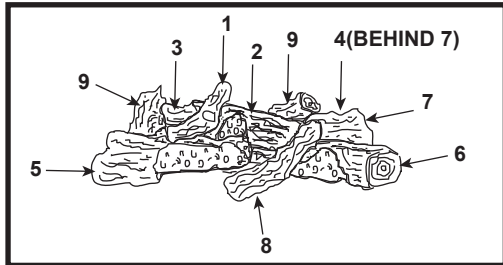

Log Set Assembly

IMPORTANT: THIS IS DATED INFORMATION. Parts must be ordered from a dealer or distributor. **Hearth and Home Technologies does not sell directly to consumers.** Provide model number and serial number when requesting service parts from your dealer or distributor.

Stocked at Depot

ITEM	DESCRIPTION	COMMENTS	PART NUMBER	
	Log/Grate Assembly		27793	Y
1	Log	No longer available	SRV17229	
2	Log, Back Left		SRV26621	
3	Log, Back Right		SRV26622	
4	Log, Front Bottom Left		SRV26623	
5	Log, Front Bottom Right		SRV26624	
6	Log, Front Middle		SRV26626	
7	Log, Middle		SRV26620	
8	Log, Middle Right		SRV26625	
9	Log, Rear Top	Qty 2 req	SRV26627	
10	Standoff, Top	Qty 4 req	SRV4044-111	
11	Face, Top Front - Overlay only	No longer available	27651	
12	Face, Front Upper		27655	
13	Hood		27658	
14	Refractory, Back		25835	
15	Control Access Door Assembly		25893	
16	Face, Bottom Front - Overlay only	No longer available	25916