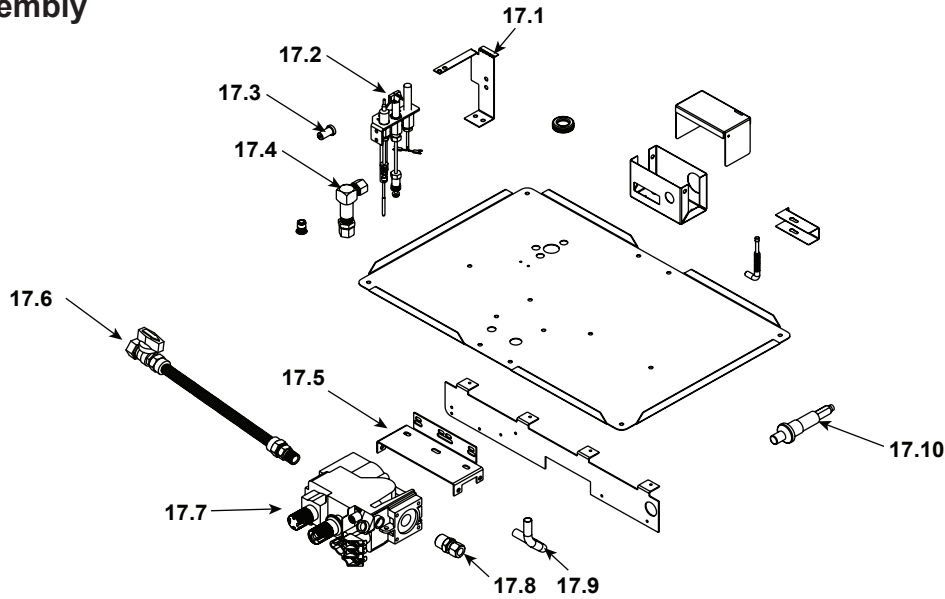

#17 Valve Assembly

IMPORTANT: THIS IS DATED INFORMATION. Parts must be ordered from a dealer or distributor. **Hearth and Home Technologies does not sell directly to consumers.** Provide model number and serial number when requesting service parts from your dealer or distributor.

Stocked at Depot

ITEM	DESCRIPTION	COMMENTS	PART NUMBER	
17.1	Pilot Bracket	No longer available	25929	
17.2	Pilot Assembly, NG	Pre GA1549727	4021-732	Y
		Post GA1549727	4021-330	Y
	Pilot Assembly, LP	Pre GA1549727	4021-733	Y
		Post GA1549727	4021-329	Y
	Pilot Tube		26471	Y
	Thermocouple		SRV72956	Y
	Thermopile		2103-512	Y
17.3	Burner Orifice, .115		SRV26617	Y
17.4	Bulkhead	No longer available	35403	
17.5	Valve Bracket	Pre GA1549727	31824	
		No longer available	30060	
17.6	Flex Ball Valve Assembly		SRV302-320	Y
17.7	Valve, NG	Pre GA1549727	SRV24033	Y
		Post GA1549727	SRV230-0710	Y
	Valve, LP	Pre GA1549727	SRV24034	Y
		Post GA1549727	SRV230-0720	Y
17.8	Brass Connector - Male - Valve/Tube		13425	
17.9	Burner Supply Tube	No longer available	27901	
		Post GA1549727	4002-091	
17.10	Push Button Ignitor		291-513	Y

Additional Service part numbers on following page.