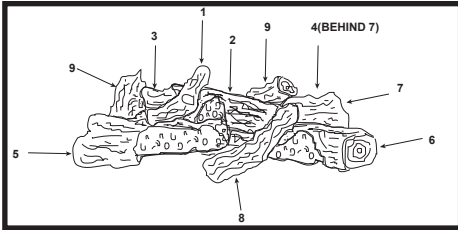

Log Set Assembly

IMPORTANT: THIS IS DATED INFORMATION. Parts must be ordered from a dealer or distributor. **Hearth and Home Technologies does not sell directly to consumers.** Provide model number and serial number when requesting service parts from your dealer or distributor.

Stocked at Depot

ITEM	DESCRIPTION	COMMENTS	PART NUMBER	
	Log/Grate Assembly		27793	Y
1	Log	No longer available	SRV17229	
2	Back Left Log		SRV26621	
3	Back Right Log		SRV26622	
4	Front Bottom Left Log		SRV26623	
5	Front Bottom Right Log		SRV26624	
6	Front Middle Log		SRV26626	
7	Middle Log		SRV26620	
8	Middle Right Log		SRV26625	
9	Rear Top Log	Qty 2 req	SRV26627	
10	Top Standoff	Qty 4 req	SRV4044-111	
11	Top Front Face	No longer available	27651	
12	Front Upper Face	Overlay only	27655	
13	Hood	Pre 03/04	27658	
		Post 03/04	SRV29575	
14	End Refractory	No longer available	35367	
		No longer available	4002-071	
15	Control Access Door Assembly		25893	
16	Bottom Front Face	No longer available	25916