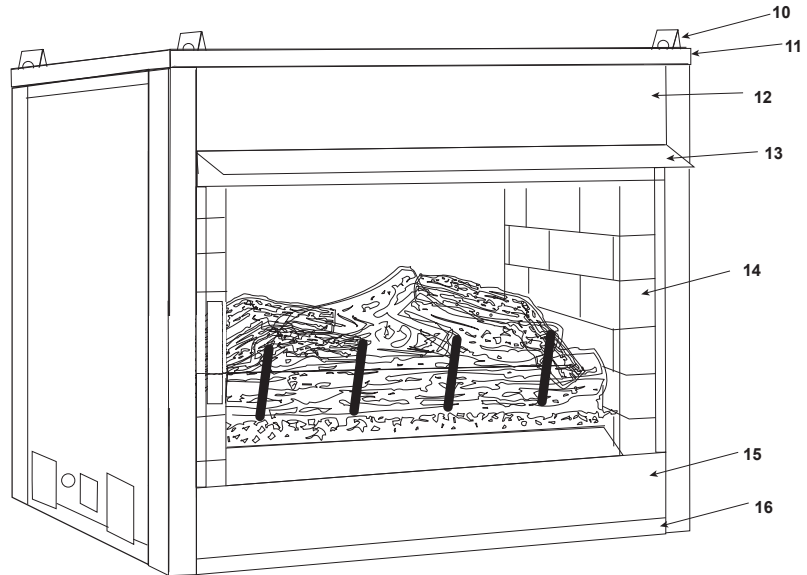

Log Set Assembly

IMPORTANT: THIS IS DATED INFORMATION. Parts must be ordered from a dealer or distributor. **Hearth and Home Technologies does not sell directly to consumers.** Provide model number and serial number when requesting service parts from your dealer or distributor.

Stocked at Depot

ITEM	DESCRIPTION	COMMENTS	PART NUMBER	
	Log/Grate Assembly		27793	Y
1	Log	No longer available	SRV17229	
2	Back Left Log		SRV26621	
3	Back Right Log		SRV26622	
4	Front Bottom Left Log		SRV26623	
5	Front Bottom Right Log		SRV26624	
6	Front Middle Log		SRV26626	
7	Middle Log		SRV26620	
8	Middle Right Log		SRV26625	
9	Rear Top Log	Qty 2 req	SRV26627	
10	Top Standoff	Qty 4 req	SRV4044-111	
11	Top Front Face	No longer available	27651	
12	Front Upper Face	Overlay only	27655	
13	Hood	Pre 03/04	27658	
		Post 03/04	SRV29575	
14	End Refractory	No longer available	35367	
		No longer available	4002-071	
15	Control Access Door Assembly		25893	
16	Bottom Front Face	No longer available	25916