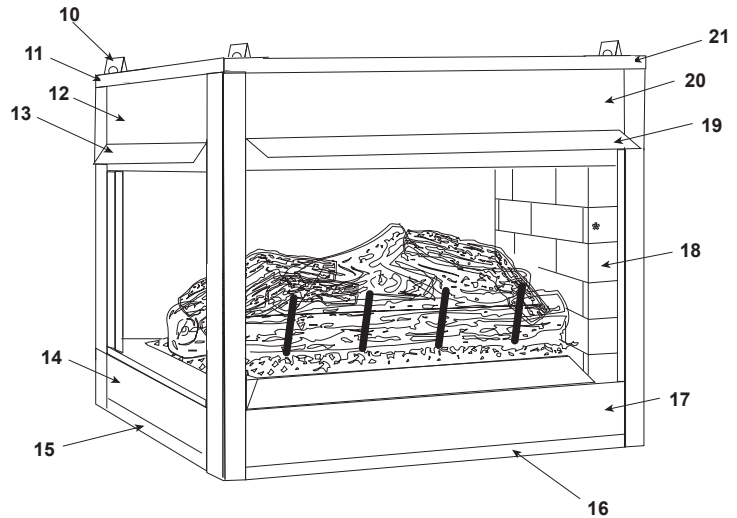

Log Set Assembly

IMPORTANT: THIS IS DATED INFORMATION. Parts must be ordered from a dealer or distributor. **Hearth and Home Technologies does not sell directly to consumers.** Provide model number and serial number when requesting service parts from your dealer or distributor.

Stocked at Depot

ITEM	DESCRIPTION	COMMENTS	PART NUMBER	
	Log & Grate Assembly		27793	Y
1	Log	No longer available	SRV17229	
2	Middle Log		SRV26620	
3	Back Left Log		SRV26621	
4	Back Right Log		SRV26622	
5	Front Bottom Left Log		SRV26623	
6	Front Bottom Right Log		SRV26624	
7	Middle Right Log		SRV26625	
8	Front Middle Log		SRV26626	
9	Rear Top Log	Qty 2 req	SRV26627	
10	Top Standoff	Qty 4 req	SRV4044-111	
11	End Face	No longer available	28112	
12	End Upper Face	No longer available	27656	
13	Hood, End	No longer available	27659	
14	End Lower Face	No longer available	25913	
15	End Bottom Front Face	No longer available	25914	
16	Front Bottom Front Face	No longer available	25916	
17	Front Lower Access Face		25893	
	Back Lower Face	No longer available	25912	
18	End Refractory	No longer available	35367	
		No longer available	4002-071	
19	Hood	Pre 03/04	27658	
		Post 03/04	SRV29575	
20	Front Upper Face	No longer available	27655	
21	Top Front Face	No longer available	27651