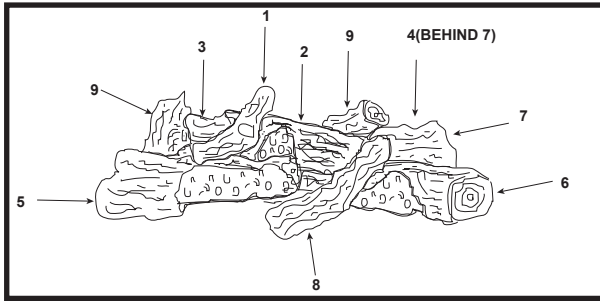

Log Set Assembly

IMPORTANT: THIS IS DATED INFORMATION. Parts must be ordered from a dealer or distributor. **Hearth and Home Technologies does not sell directly to consumers.** Provide model number and serial number when requesting service parts from your dealer or distributor.

Stocked at Depot

ITEM	DESCRIPTION	COMMENTS	PART NUMBER	
	Log & Grate Assembly		27793	Y
1	Log	No longer available	SRV17229	
2	Middle Log		SRV26620	
3	Back Left Log		SRV26621	
4	Back Right Log		SRV26622	
5	Front Bottom Left Log		SRV26623	
6	Front Bottom Right Log		SRV26624	
7	Middle Right Log		SRV26625	
8	Front Middle Log		SRV26626	
9	Rear Top Log	Qty 2 req	SRV26627	
10	Top Standoff	Qty 4 req	SRV4044-111	
11	End Face	No longer available	28112	
12	End Upper Face	No longer available	27656	
13	Hood, End	No longer available	27659	
14	End Lower Face	No longer available	25913	
15	End Bottom Front Face	No longer available	25914	
16	Front Bottom Front Face	No longer available	25916	
17	Front Lower Access Face		25893	
	Back Lower Face	No longer available	25912	
18	End Refractory	No longer available	35367	
		No longer available	4002-071	
19	Hood	Pre 03/04	27658	
		Post 03/04	SRV29575	
20	Front Upper Face	No longer available	27655	
21	Top Front Face	No longer available	27651