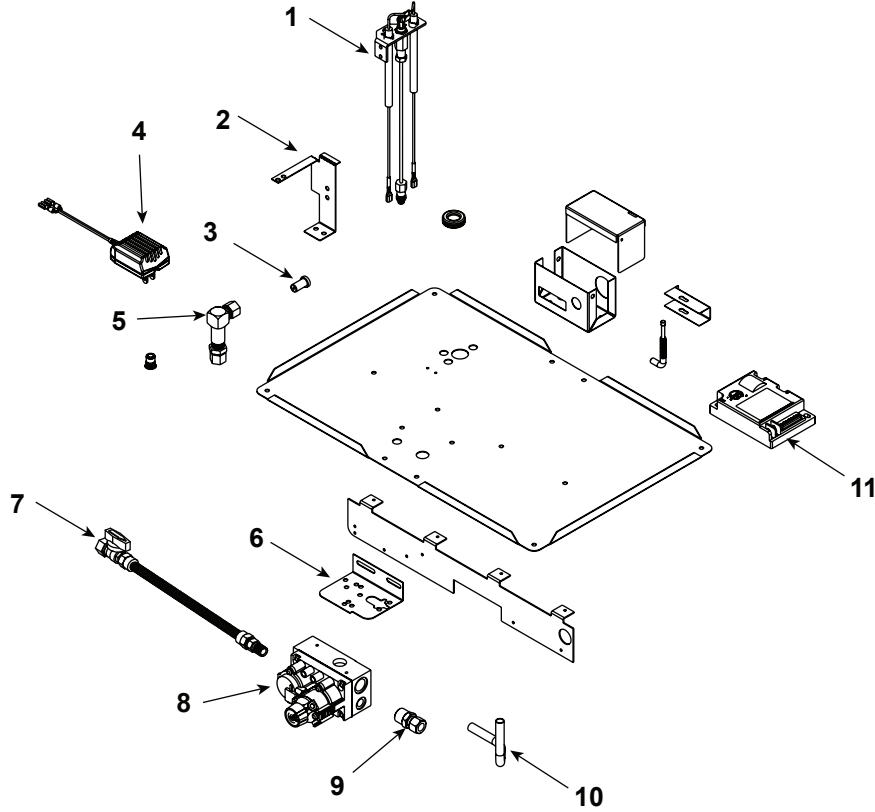

#22 Valve Assembly

IMPORTANT: THIS IS DATED INFORMATION. Parts must be ordered from a dealer or distributor. **Hearth and Home Technologies does not sell directly to consumers.** Provide model number and serial number when requesting service parts from your dealer or distributor.

**Stocked
at Depot**

ITEM	DESCRIPTION	COMMENTS	PART NUMBER	
22.1	Pilot Assembly	Pre GA1549727	4021-584	Y
		Post GA1549727	4021-324	Y
22.2	Pilot Bracket	No longer available	25929	
22.3	Burner Orifice		SRV26617	Y
22.4	Transformer		SRV593-593	Y
22.5	Bulkhead	No longer available	35403	
22.6	Valve Bracket		31824	
22.7	Flex Ball Valve Assembly		SRV302-320	Y
22.8	Valve		750-500	Y
22.9	Brass Connector - Male		13425	
22.10	Burner Supply Tube		4002-090	
22.11	Control Module		SRV593-592	Y

Additional service parts on following page.