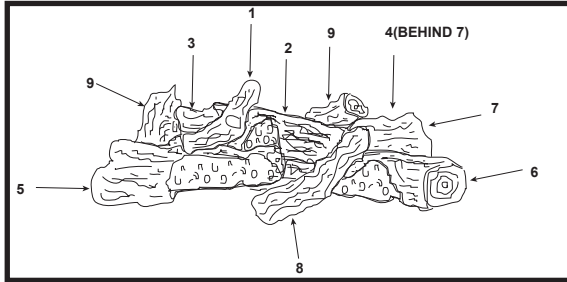

**Log Set Assembly**

IMPORTANT: THIS IS DATED INFORMATION. Parts must be ordered from a dealer or distributor. **Hearth and Home Technologies does not sell directly to consumers.** Provide model number and serial number when requesting service parts from your dealer or distributor.

**Stocked at Depot**

ITEM	DESCRIPTION	COMMENTS	PART NUMBER	
	Log & Grate Assembly		27793	Y
1	Log	No longer available	SRV17229	
2	Middle Log		SRV26620	
3	Left Back Log		SRV26621	
4	Right Back Log		SRV26622	
5	Front Bottom Left Log		SRV26623	
6	Front Bottom Right Log		SRV26624	
7	Right Middle Log		SRV26625	
8	Front Middle Log		SRV26626	
9	Rear Top Log	Qty 2 req	SRV26627	
10	Top Standoff		SRV4044-111	
11	Top Front Face	No longer available	27651	
12	Front Upper Face		27655	
13	Front Hood	Pre 03/04	27658	
		Post 03/04	SRV29575	
14	End Refractory	No longer available	35367	
		No longer available	4002-071	
15	Front Lower Access Face		25893	
16	Bottom Front Face	No longer available	25916	
17	Right End Bottom Face	No longer available	25914	
18	Right End Lower Face	No longer available	25913	
19	Right End Hood	No longer available	27659	
20	Right End Upper Face	No longer available	27656	
21	Right End Face	No longer available	27652	