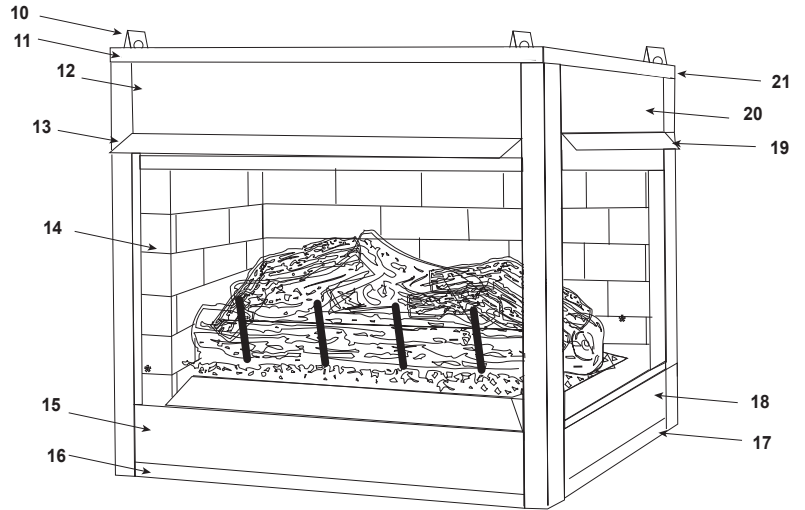

Log Set Assembly

IMPORTANT: THIS IS DATED INFORMATION. Parts must be ordered from a dealer or distributor. **Hearth and Home Technologies does not sell directly to consumers.** Provide model number and serial number when requesting service parts from your dealer or distributor.

Stocked at Depot

ITEM	DESCRIPTION	COMMENTS	PART NUMBER	
	Log & Grate Assembly		27793	Y
1	Log	No longer available	SRV17229	
2	Middle Log		SRV26620	
3	Left Back Log		SRV26621	
4	Right Back Log		SRV26622	
5	Front Bottom Left Log		SRV26623	
6	Front Bottom Right Log		SRV26624	
7	Right Middle Log		SRV26625	
8	Front Middle Log		SRV26626	
9	Rear Top Log	Qty 2 req	SRV26627	
10	Top Standoff		SRV4044-111	
11	Top Front Face	No longer available	27651	
12	Front Upper Face		27655	
13	Front Hood	Pre 03/04	27658	
		Post 03/04	SRV29575	
14	End Refractory	No longer available	35367	
		No longer available	4002-071	
15	Front Lower Access Face		25893	
16	Bottom Front Face	No longer available	25916	
17	Right End Bottom Face	No longer available	25914	
18	Right End Lower Face	No longer available	25913	
19	Right End Hood	No longer available	27659	
20	Right End Upper Face	No longer available	27656	
21	Right End Face	No longer available	27652