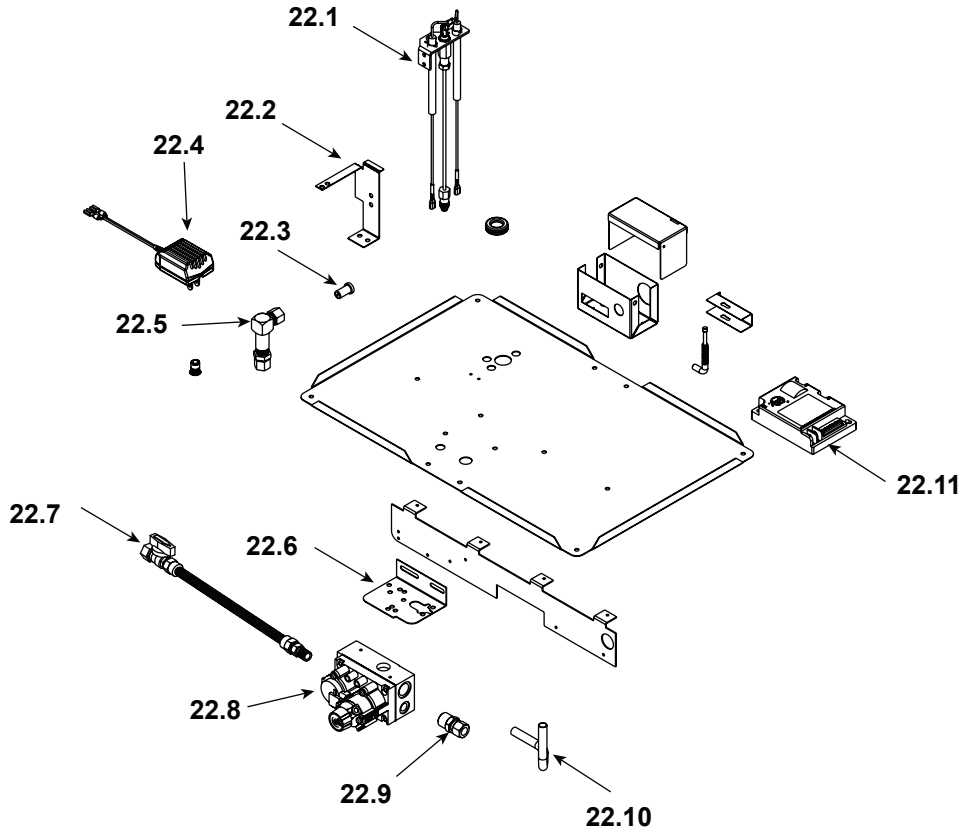

#22 Valve Assembly

IMPORTANT: THIS IS DATED INFORMATION. Parts must be ordered from a dealer or distributor. **Hearth and Home Technologies does not sell directly to consumers.** Provide model number and serial number when requesting service parts from your dealer or distributor.

Stocked at Depot

ITEM	DESCRIPTION	COMMENTS	PART NUMBER	
22.1	Pilot Assembly		4021-324	Y
22.2	Pilot Bracket	No longer available	25929	
22.3	Burner Orifice		SRV26617	Y
22.4	Transformer		SRV593-593	Y
22.5	Bulkhead	No longer available	35403	
22.6	Valve Bracket		31824	
22.7	Flex Ball Valve Assembly		SRV302-320	Y
22.8	Valve		750-500	Y
22.9	Brass Connector - Male		13425	
22.10	Burner Supply Tube		4002-090	
22.11	Control Module		SRV593-592	Y

Additional service parts on following page.