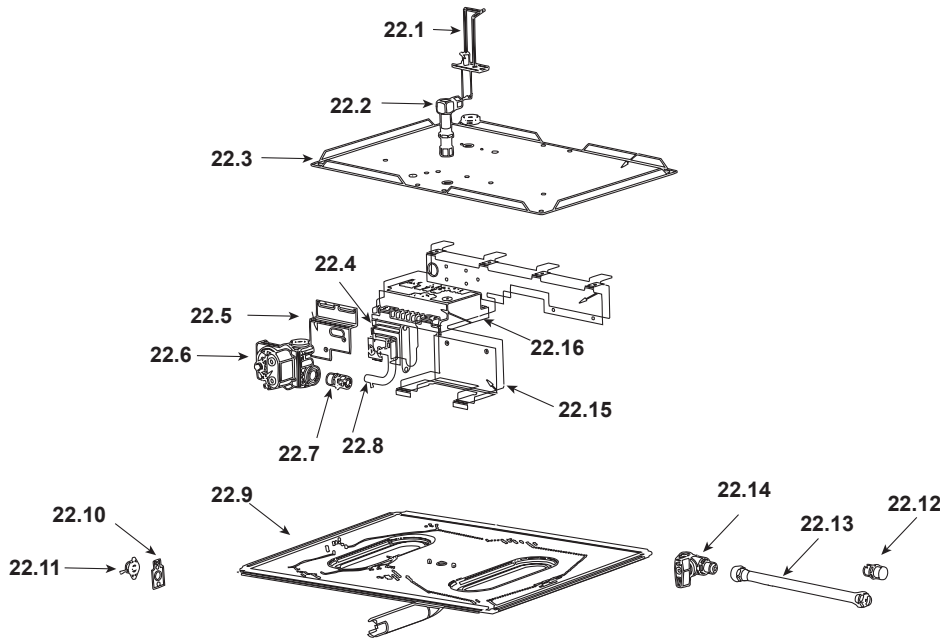

#22 Valve Assembly

IMPORTANT: THIS IS DATED INFORMATION. Parts must be ordered from a dealer or distributor. **Hearth and Home Technologies does not sell directly to consumers.** Provide model number and serial number when requesting service parts from your dealer or distributor.

Stocked at Depot

ITEM	DESCRIPTION	COMMENTS	PART NUMBER	
22.1	Ignitor	Pre 32/97	26541	Y
		Post 32/97	28048	Y
22.2	Bulkhead	No longer available	35403	
22.3	Seal Plate		28047	
22.4	Transformer		SRV20947	Y
22.5	Valve Bracket	No longer available	31827	
23	Valve, NG		SRV462-500B	Y
	Valve, LP		SRV462-501B	Y
22.7	Brass Connector - Male		13425	
22.8	Burner Supply Tube		25919	
22.9	Burner Pan Assembly		25847	Y
22.10	High Limit Switch Bracket	No longer available	26619	
22.11	High Limit Switch		SRV4021-383	Y
22.12	Brass Connector - Male - Flex	Pkg of 5	303-315/5	Y
22.13	Flex Line		302-320A	Y
22.14	ON/OFF Valve		SRV15697	Y
22.15	Control Support Panel		26618	
22.16	Ignition Control Box		SRV15695	Y
	Burner Orifice (.115) - NG		SRV26617	Y
	Burner Orifice (.067) - LP		SRV17812	Y

Additional service parts on following page