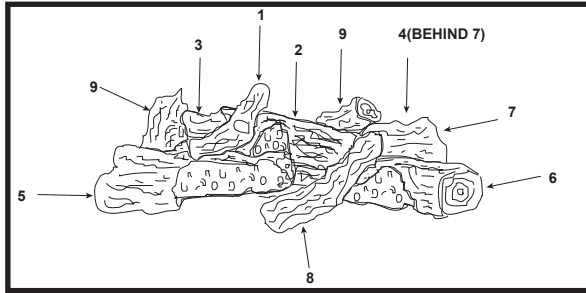

Log Set Assembly

IMPORTANT: THIS IS DATED INFORMATION. Parts must be ordered from a dealer or distributor. **Hearth and Home Technologies does not sell directly to consumers.** Provide model number and serial number when requesting service parts from your dealer or distributor.

Stocked at Depot

ITEM	DESCRIPTION	COMMENTS	PART NUMBER	
	Log & Grate Assembly		27793	Y
1	Log	No longer available	SRV17229	
2	Middle Log		SRV26620	
3	Left Back Log		SRV26621	
4	Right Back Log		SRV26622	
5	Front Bottom Left Log		SRV26623	
6	Front Bottom Right Log		SRV26624	
7	Right Middle Log		SRV26625	
8	Front Middle Log		SRV26626	
9	Rear Top Log	Qty 2 req	SRV26627	
10	Top Stand off	Qty 4 req	SRV4044-111	
11	Left End Face		27653	
12	Left End Upper Face	No longer available	27656	
13	Left End Hood	No longer available	27659	
14	Left End Lower Face	No longer available	25913	
15	Left End Bottom Face	No longer available	25914	
16	Front Lower Access Face		25893	
17	Bottom Front Face	No longer available	25916	
18	End Refractory	No longer available	25835	
19	Front Hood	Pre 03/04	27658	
		Post 03/04	SRV29575	
20	Front Upper Face		27655	
21	Top Front Face	No longer available	27651