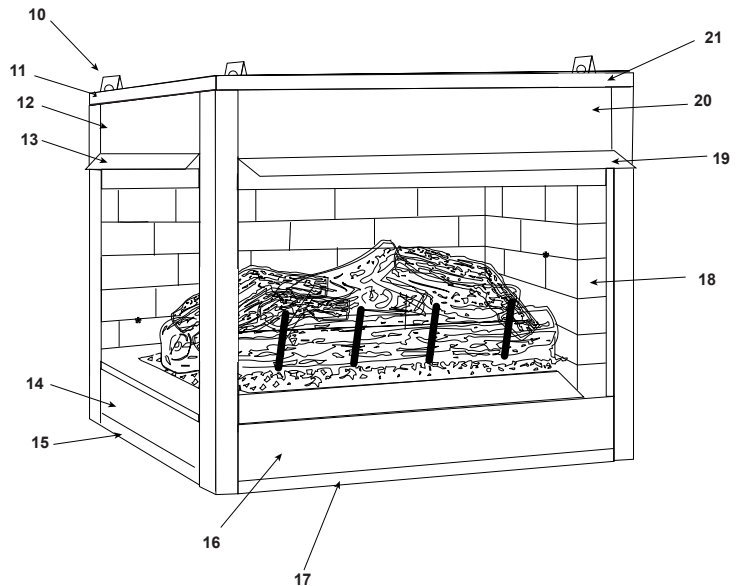

Log Set Assembly

IMPORTANT: THIS IS DATED INFORMATION. Parts must be ordered from a dealer or distributor. **Hearth and Home Technologies does not sell directly to consumers.** Provide model number and serial number when requesting service parts from your dealer or distributor.

Stocked at Depot

ITEM	DESCRIPTION	COMMENTS	PART NUMBER	
	Log & Grate Assembly		27793	Y
1	Log	No longer available	SRV17229	
2	Middle Log		SRV26620	
3	Left Back Log		SRV26621	
4	Right Back Log		SRV26622	
5	Front Bottom Left Log		SRV26623	
6	Front Bottom Right Log		SRV26624	
7	Right Middle Log		SRV26625	
8	Front Middle Log		SRV26626	
9	Rear Top Log	Qty 2 req	SRV26627	
10	Top Stand off	Qty 4 req	SRV4044-111	
11	Left End Face		27653	
12	Left End Upper Face	No longer available	27656	
13	Left End Hood	No longer available	27659	
14	Left End Lower Face	No longer available	25913	
15	Left End Bottom Face	No longer available	25914	
16	Front Lower Access Face		25893	
17	Bottom Front Face	No longer available	25916	
18	End Refractory	No longer available	25835	
19	Front Hood	Pre 03/04	27658	
		Post 03/04	SRV29575	
20	Front Upper Face		27655	
21	Top Front Face	No longer available	27651