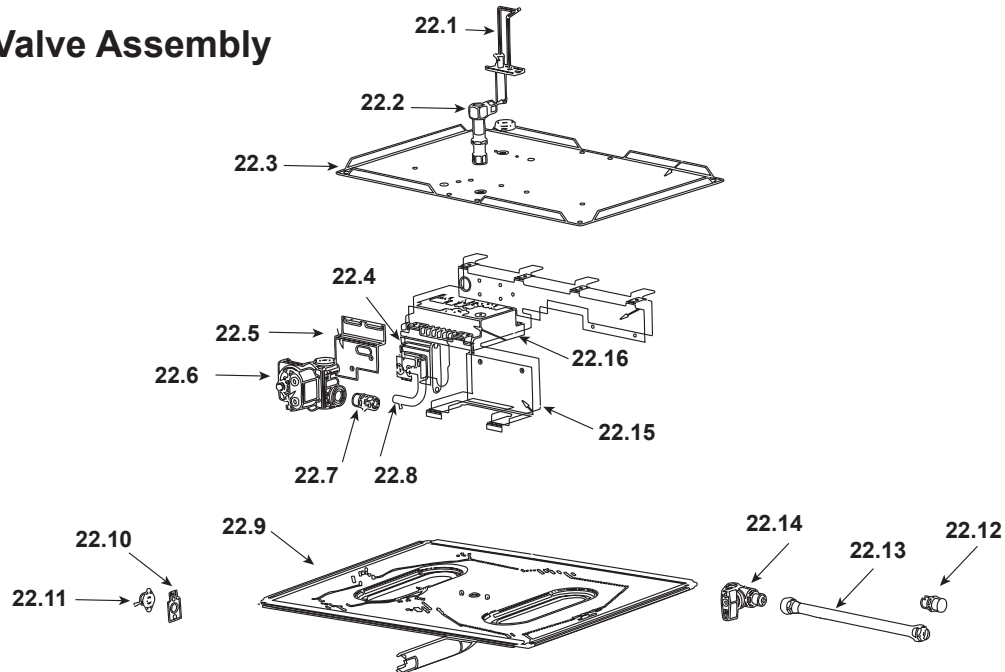

#22 Burner/ Valve Assembly

IMPORTANT: THIS IS DATED INFORMATION. Parts must be ordered from a dealer or distributor. **Hearth and Home Technologies does not sell directly to consumers.** Provide model number and serial number when requesting service parts from your dealer or distributor.

Stocked at Depot

ITEM	DESCRIPTION	COMMENTS	PART NUMBER	
22.1	Ignitor	Pre 32/97	26541	Y
		Post 32/97	28048	Y
22.2	Bulkhead	No longer available	35403	
22.3	Seal Plate		28047	
22.4	Transformer		SRV20947	Y
22.5	Valve Bracket	No longer available	31827	
23	Valve, NG		SRV462-500B	Y
	Valve, LP		SRV462-501B	Y
22.7	Brass Connector - Male		13425	
22.8	Burner Supply Tube		25919	Y
22.9	Burner Pan Assembly		25847	Y
22.10	High Limit Switch Bracket	No longer available	26619	
22.11	High Limit Switch		SRV4021-383	Y
22.12	Brass Connector - Male - Flex	Pkg of 5	303-315/5	Y
22.13	Flex Line		SRV302-320	Y
22.14	ON/OFF Valve		SRV15697	Y
22.15	Control Support Panel		26618	
22.16	Ignition Control Box		SRV15695	Y
	Burner Orifice (.115) - NG		SRV26617	Y
	Burner Orifice (.067) - LP		SRV17812	Y

Additional service parts on following page.