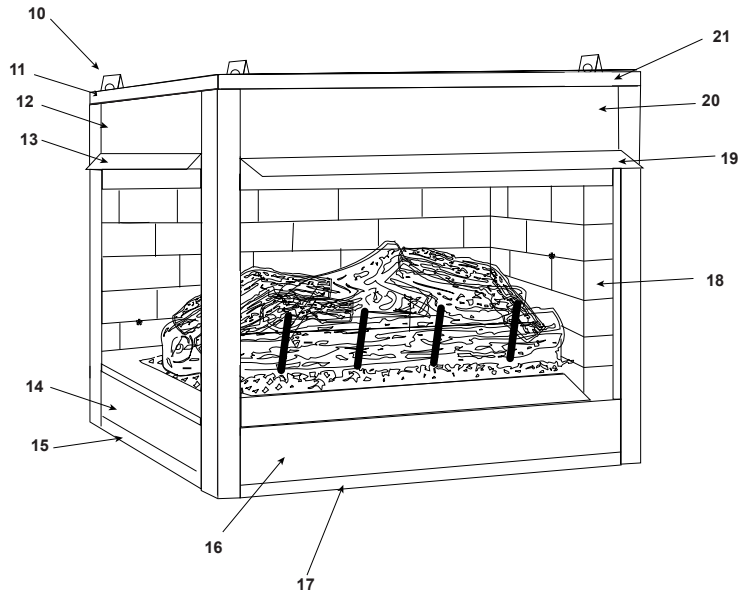

Log Set Assembly

IMPORTANT: THIS IS DATED INFORMATION. Parts must be ordered from a dealer or distributor. **Hearth and Home Technologies does not sell directly to consumers.** Provide model number and serial number when requesting service parts from your dealer or distributor.

Stocked at Depot

ITEM	DESCRIPTION	COMMENTS	PART NUMBER	
	Log & Grate Assembly		27793	Y
1	Log	No longer available	SRV17229	
2	Middle Log		SRV26620	
3	Left Back Log		SRV26621	
4	Right Back Log		SRV26622	
5	Front Bottom Left Log		SRV26623	
6	Front Bottom Right Log		SRV26624	
7	Right Middle Log		SRV26625	
8	Front Middle Log		SRV26626	
9	Rear Top Log	Qty 2 req	SRV26627	
10	Top Standoff	Qty 4 req	SRV4044-111	
11	Left End Face		27653	
12	Left End Upper Face	No longer available	27656	
13	Left End Hood	No longer available	27659	
14	Left End Lower Face	No longer available	25913	
15	Left End Bottom Face	No longer available	25914	
16	Front Lower Access Face		25893	
17	Bottom Front Face	No longer available	25916	
18	End Refractory	No longer available	25835	
19	Front Hood	Pre 03/04	27658	
		Post 03/04	SRV29575	
20	Front Upper Face		27655	
21	Top Front Face	No longer available	27651