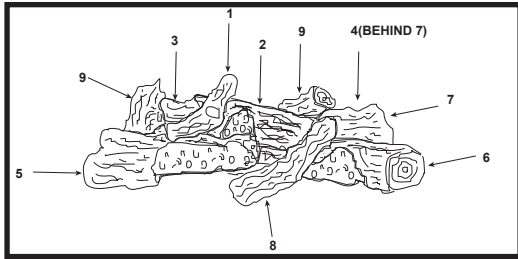

Log Set Assembly

IMPORTANT: THIS IS DATED INFORMATION. Parts must be ordered from a dealer or distributor. **Hearth and Home Technologies does not sell directly to consumers.** Provide model number and serial number when requesting service parts from your dealer or distributor.

Stocked at Depot

ITEM	DESCRIPTION	COMMENTS	PART NUMBER	
	Log & Grate Assembly		27793	Y
1	Log	No longer available	SRV17229	
2	Middle Log		SRV26620	
3	Left Back Log		SRV26621	
4	Right Back Log		SRV26622	
5	Front Bottom Left Log		SRV26623	
6	Front Bottom Right Log		SRV26624	
7	Right Middle Log		SRV26625	
8	Front Middle Log		SRV26626	
9	Rear Top Log	Qty 2 req	SRV26627	
10	Top Standoff	Qty 4 req	SRV4044-111	
11	Left End Face		27653	
12	Left End Upper Face	No longer available	27656	
13	Left End Hood	No longer available	27659	
14	Left End Lower Face	No longer available	25913	
15	Left End Bottom Face	No longer available	25914	
16	Front Lower Access Face		25893	
17	Bottom Front Face	No longer available	25916	
18	End Refractory	No longer available	25835	
19	Front Hood	Pre 03/04	27658	
		Post 03/04	SRV29575	
20	Front Upper Face		27655	
21	Top Front Face	No longer available	27651