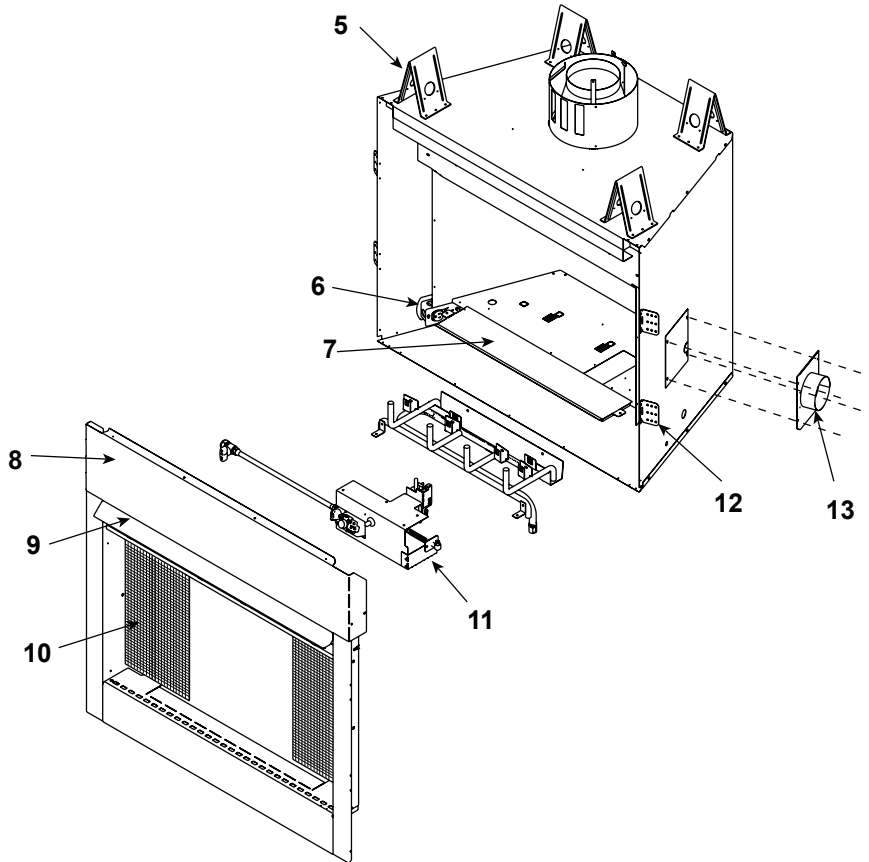

Log Set Assembly

IMPORTANT: THIS IS DATED INFORMATION. When requesting service or replacement parts for your appliance please provide model number and serial number. All parts listed in this manual may be ordered from an authorized dealer.

Stocked at Depot

ITEM	DESCRIPTION	COMMENTS	PART NUMBER	
	Log/Grate Assembly		4003-073	Y
1	Back Log	No longer available, Must order complete assembly	SRV4003-120	
2	Left Log		SRV4003-119	
3	Hearth Log		SRV4003-114	
4	Right Log		SRV4003-118	
5	Top Standoff	Qty 4 req	11864i	
6	Junction Box		21878	Y
7	Gas Access Panel	Qty 2 req	31636	
8	Top Front	No longer available	32818	
9	Hood		SRV29576	
10	Firescreen Assembly	No longer available	32734	
11	Valve Assembly		Refer to following page	
12	Nailing Flange	Qty 4 req	31190	
13	Air Kit	No longer available	26866	
	Air Kit Fastener Pack		13580	
	Air Kit Installation Instructions		35145	

Additional service part numbers appear on following page.