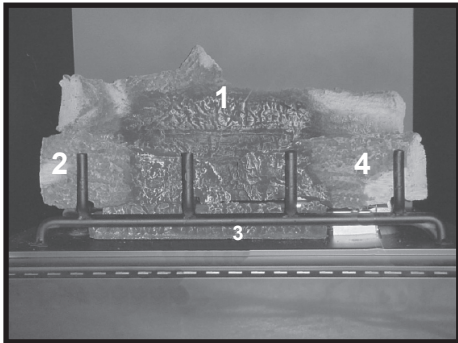

Log Set Assembly

IMPORTANT: THIS IS DATED INFORMATION. When requesting service or replacement parts for your appliance please provide model number and serial number. All parts listed in this manual may be ordered from an authorized dealer.

Stocked at Depot

ITEM	DESCRIPTION	COMMENTS	PART NUMBER	
	Log/Grate Assembly		4003-073	Y
1	Back Log	No longer available, Must order complete assembly	SRV4003-120	
2	Left Log		SRV4003-119	
3	Hearth Log		SRV4003-114	
4	Right Log		SRV4003-118	
5	Top Standoff	Qty 4 req	11864i	
6	Junction Box		21878	Y
7	Gas Access Panel	Qty 2 req	31636	
8	Top Front	No longer available	32818	
9	Hood		SRV29576	
10	Firescreen Assembly	No longer available	32734	
11	Valve Assembly		Refer to following page	
12	Nailing Flange	Qty 4 req	31190	
13	Air Kit	No longer available	26866	
	Air Kit Fastener Pack		13580	
	Air Kit Installation Instructions		35145	

Additional service part numbers appear on following page.