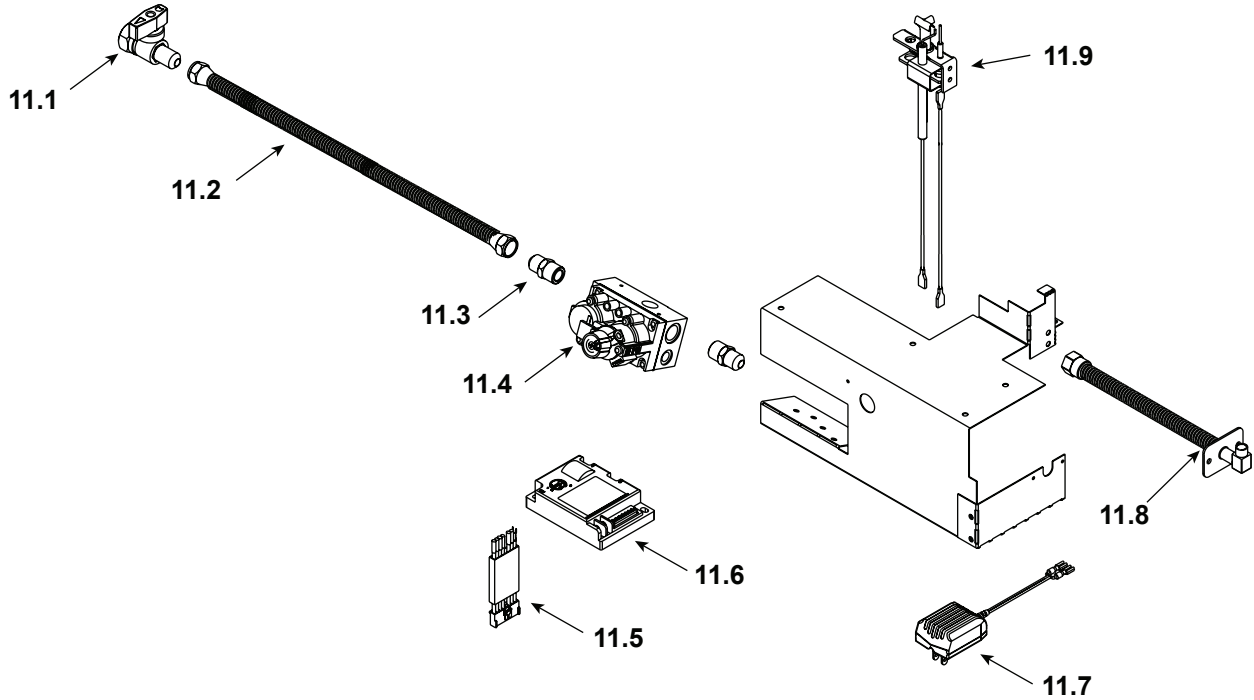

#11 Valve Assembly

IMPORTANT: THIS IS DATED INFORMATION. Parts must be ordered from a dealer or distributor. **Hearth and Home Technologies does not sell directly to consumers.** Provide model number and serial number when requesting service parts from your dealer or distributor.

Stocked at Depot

ITEM	DESCRIPTION	COMMENTS	PART NUMBER	
11.1	ON/OFF Valve		SRV15697	Y
11.2	Flex Gas Line - 16 in. Stainless Steel		SRV4121-006	Y
11.3	Brass Fitting	Pkg of 2	303-315/5	Y
11.4	Valve - NG		750-500	Y
	Valve - LP		750-501	Y
11.5	Wire Assembly		SRV593-590	Y
11.6	Ignition Control Module		SRV593-592	Y
11.7	3V Transformer		SRV593-593	Y
11.8	Flex Bulkhead		SRV7000-156	Y
11.9	Pilot Assembly - NG		4021-584	Y
	Pilot Assembly - LP		4021-585	Y
	Orifice (#32C) - NG		SRV582-832	Y
	Orifice (#51C) - LP		SRV582-851	Y

Additional service part numbers appear on following page.