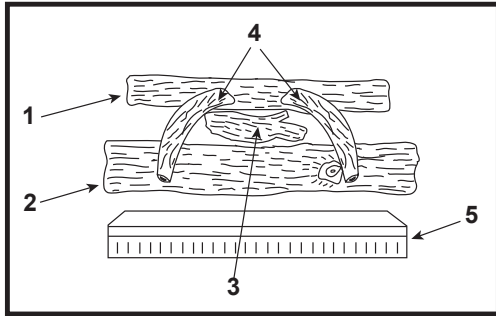

**Log Set Assembly**

IMPORTANT: THIS IS DATED INFORMATION. Parts must be ordered from a dealer or distributor. **Hearth and Home Technologies does not sell directly to consumers.** Provide model number and serial number when requesting service parts from your dealer or distributor.

**Stocked at Depot**

ITEM	DESCRIPTION	COMMENTS	PART NUMBER	
	Log Set Assembly	No longer available	31083	
1	Back Log	No longer available	SRV31038	
2	Middle Log	No longer available	SRV31039	
3	Middle Top Log	No longer available	SRV31085	
4	Top Right & Left Logs	No longer available	SRV31084	
5	Ember Tray, Rear	No longer available	18697	
6	Top Standoff	Qty 4 req	SRV4044-111	
7	Face, Top Front	Overlay Only	20868B	
8	Face, Upper Front w/Hood	Overlay Only	20358	
9	Firescreen Assembly	No longer available	19540A	
10	Face, Lower Front	Overlay Only	20359	
11	Face, Bottom Front	Overlay Only	19423B	
12	Nailing Flange	Qty 4 req	31190	