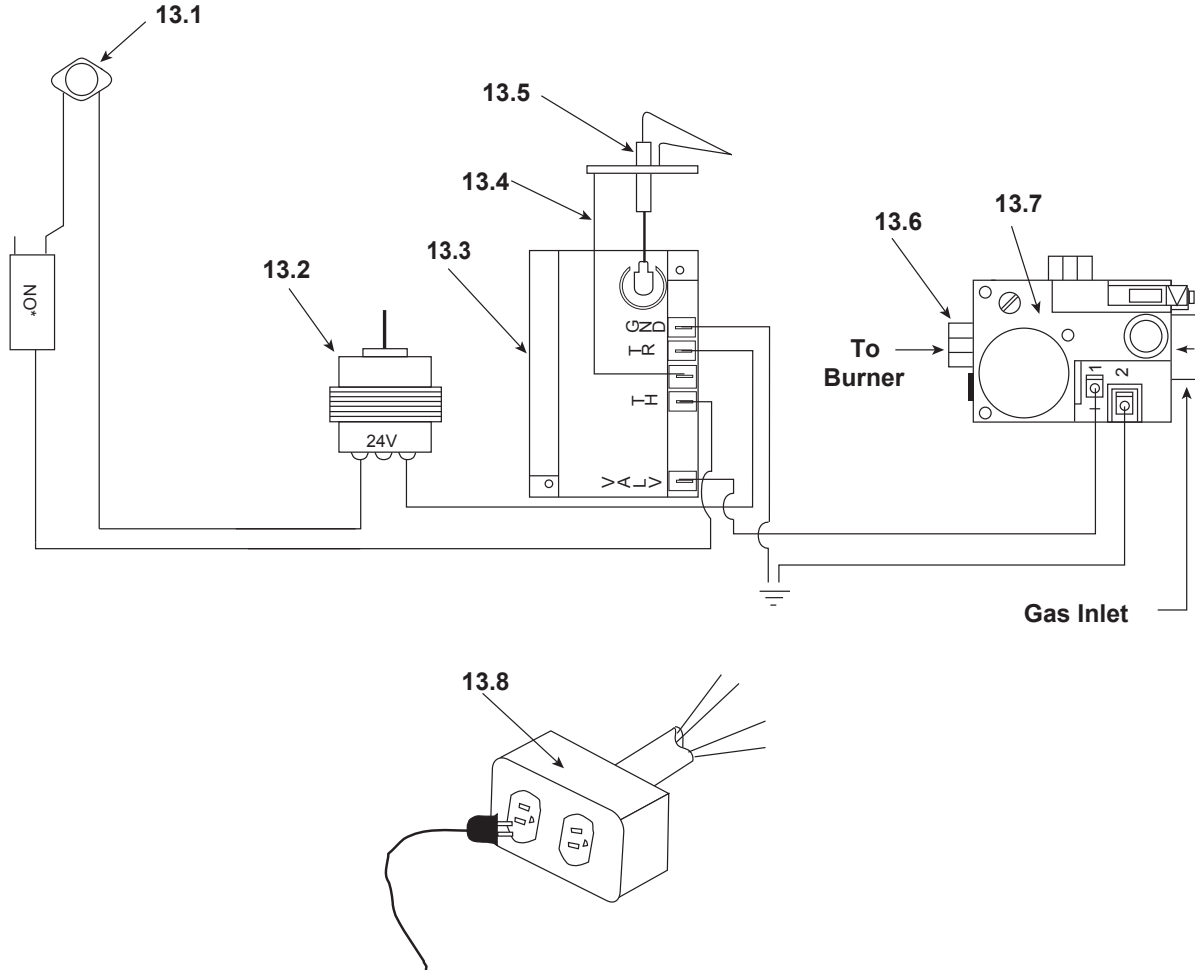

#13 Valve Assembly

IMPORTANT: THIS IS DATED INFORMATION. Parts must be ordered from a dealer or distributor. **Hearth and Home Technologies does not sell directly to consumers.** Provide model number and serial number when requesting service parts from your dealer or distributor.

Stocked at Depot

ITEM	DESCRIPTION	COMMENTS	PART NUMBER	
13.1	High Limit Switch		SRV4021-383	Y
13.2	Transformer		SRV20947	Y
13.3	Ignition Control Box		SRV15695	Y
13.4	Ignitor Ground Wire	No longer available	25405	
13.5	Ignitor		26542	Y
13.6	Brass Connector - male		13425	
13.7	Valve	NG	SRV462-500B	Y
		LP	SRV462-501B	Y
		W/R	SRV71511	Y
13.8	Junction Box Kit		22130	Y

Additional service part numbers appear on following page.