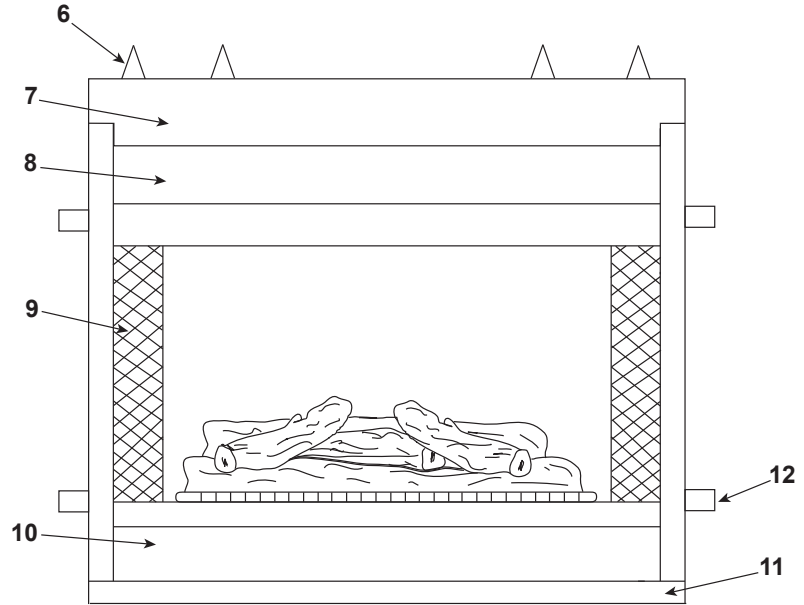

**Log Set Assembly**

IMPORTANT: THIS IS DATED INFORMATION. Parts must be ordered from a dealer or distributor. **Hearth and Home Technologies does not sell directly to consumers.** Provide model number and serial number when requesting service parts from your dealer or distributor.

**Stocked at Depot**

ITEM	DESCRIPTION	COMMENTS	PART NUMBER	
	Log Set Assembly	No longer available	31083	
1	Back Log	No longer available	SRV31038	
2	Middle Log	No longer available	SRV31039	
3	Middle Top Log	No longer available	SRV31085	
4	Top Right & Left Logs	No longer available	SRV31084	
5	Ember Tray, Rear	No longer available	18697	
6	Top Standoff	Qty 4 req	SRV4044-111	
7	Face, Top Front	Overlay Only	20868B	
8	Face, Upper Front w/Hood	Overlay Only	20358	
9	Firescreen Assembly	No longer available	19540A	
10	Face, Lower Front	Overlay Only	20359	
11	Face, Bottom Front	Overlay Only	19423B	
12	Nailing Flange	Qty 4 req	31190	