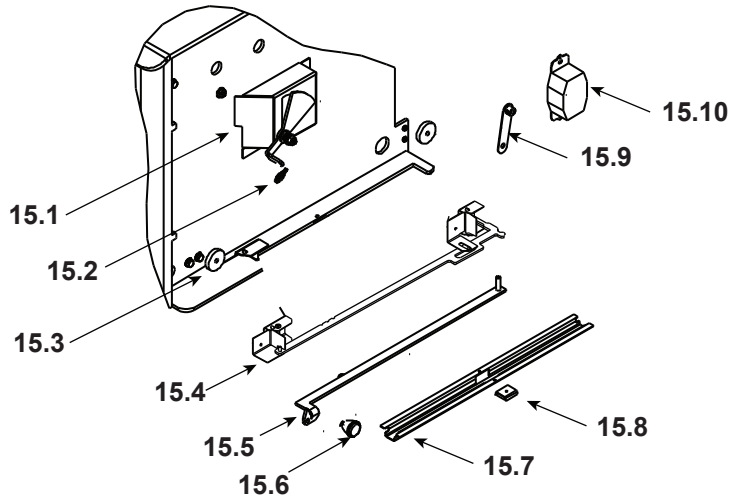

#15 Burn Rate Control Assembly

IMPORTANT: THIS IS DATED INFORMATION. When requesting service or replacement parts for your appliance please provide model number and serial number.

Stocked at Depot

ITEM	DESCRIPTION	COMMENTS	PART NUMBER	
15.1	Burn Rate Control Assembly		SRV7033-033	Y
15.2	Spring Handle, 1/4", Black		SRV7000-614	Y
15.3	Door Gasket - Front & Rear Air Timer Doors		7033-282	Y
15.4	Timer Air Control Assembly		SRV7033-052	Y
	Rear Air Door Assembly		SRV7033-024	Y
15.5	Rear Air Control Arm Assembly		SRV7033-035	Y
15.6	Start-Up Control Knob		SRV7000-343	
15.7	Air Control Rod Guide		SRV7033-210	
15.8	Latch, Magnet	For Air Control	SRV229-0631	
15.9	Timer Arm Assembly		SRV7033-034	Y
15.10	Timer (Only) Replacement Assembly		SRV480-1940	Y
16	Panel Assembly, Side, Right		SRV7033-017	
17	Tube Channel Top - Tube Channel Access Cover		SRV7033-237	
18	Tube, Channel Assembly	Manifold Tubes	SRV7033-023	Y
	Gasket, Manifold	Pkg of 4	7038-168/4	Y
	Paint Touch-Up		3-42-19905	
FASTENERS				
	Avk Rivnut Repair Kit - 1/4-20 & 3/8-16 Rivnut Tools		RIVNUT-REPAIR	Y
	Bolt, Hex Head, 1/4-20 x 1	Pkg of 10	25221A/10	Y
	Screw, Sheet Metal #8 x 1/2 S-Grip	Pkg of 40	12460/40	Y