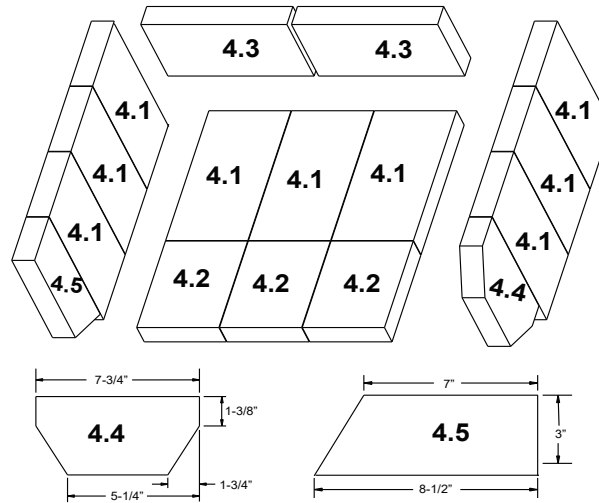

IMPORTANT: THIS IS DATED INFORMATION. When requesting service or replacement parts for your appliance please provide model number and serial number.

Stocked at Depot

ITEM	DESCRIPTION	COMMENTS	PART NUMBER	
1	Air Channel, Convection w/Bracket (Retain Original SN Label)		SRV7033-144	
2	Air Supply Back		SRV7033-134	
3	Flue Collar		SRV7000-302	Y
4	Panel Assembly, Side, Left		SRV7033-019	

#4 Brick Assembly

5	Brick Assembly - Complete Set	Pkg of 18	SRV7033-006	
5.1	Brick, 9 x 4-1/2 x 1-1/4" (Qty. 12 Req.)	Pkg of 1	832-0550	
		Pkg of 6	832-3040	
5.2	Brick, 6 x 4-1/2 x 1-1/4"	Qty. 4 Req.	SRV7128-002	
5.3	Brick, 9 x 4-1/2 x 1-1/4" w/angles, see diagram	Qty. 1 Req.	SRV7128-805	
5.4	Brick, 9 x 3 x 1-1/4" w/angle, see diagram	Qty. 1 Req.	SRV7128-617	
6	Rear Channel Assembly		SRV7033-002	Y
7	Ceramic Fiber Blanket, 1/2" Thick (19" W x 13-3/4" H)		832-3390	Y
8	Baffle Board - 9-1/2 in W x 13-3/4 in H	Pkg of 2	SRV7033-209	Y
9	Tube Support Rack		SRV7033-148	
10	Brick Retainer	Qty. 2 Req.	SRV7033-149