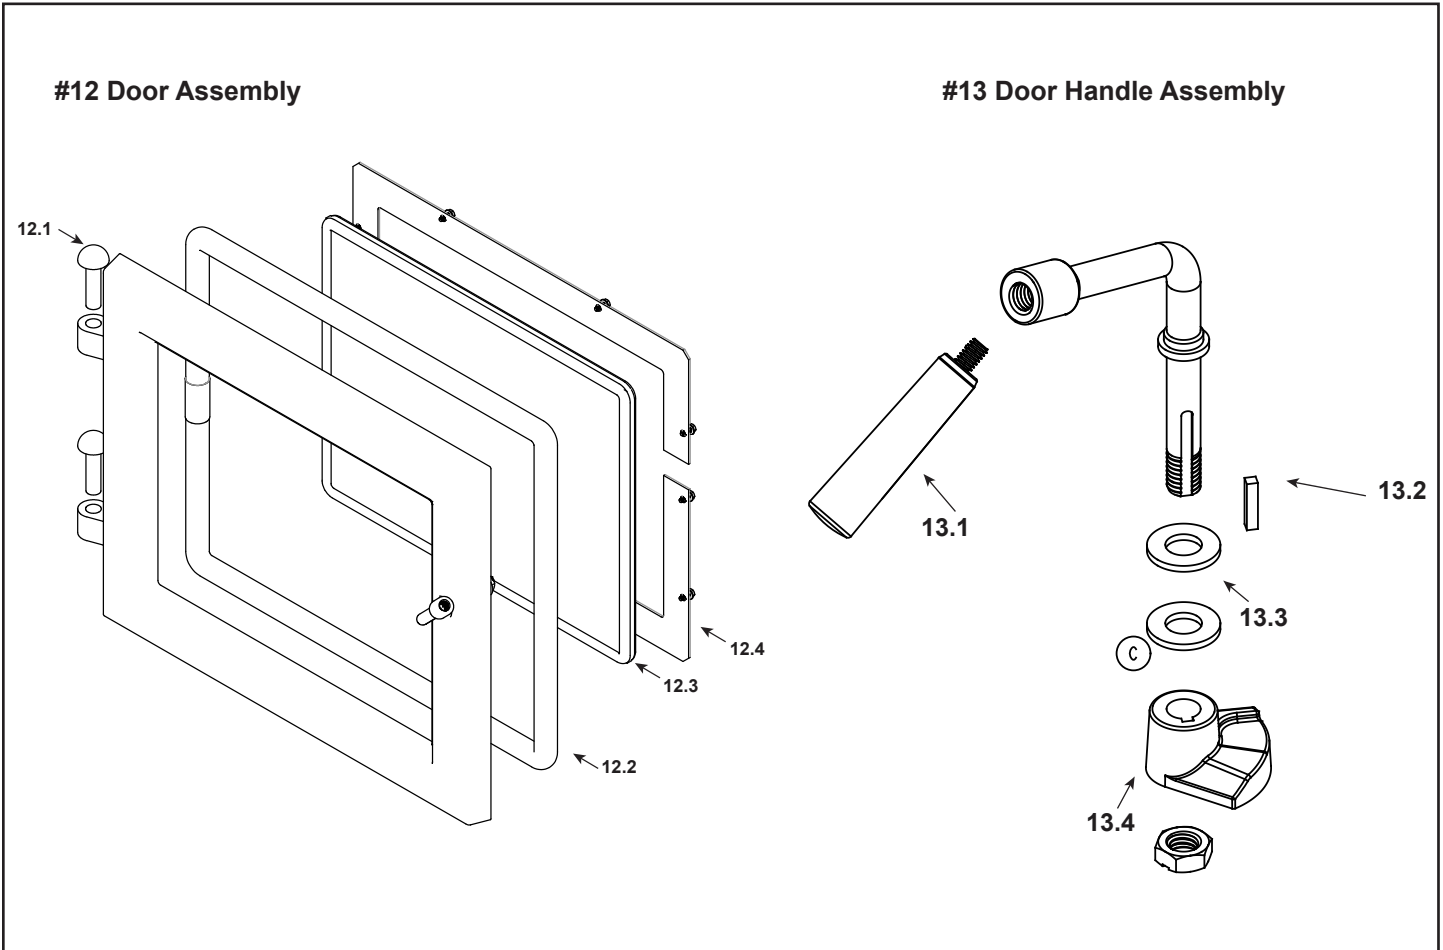

IMPORTANT: THIS IS DATED INFORMATION. When requesting service or replacement parts for your appliance please provide model number and serial number.

Stocked at Depot

ITEM	DESCRIPTION	COMMENTS	PART NUMBER	
12	Door Assembly		SRV7037-061	
12.1	Hinge Pins, 1/2"	Black	7000-606/2	Y
12.2	Rope, Door, 3/4" x 84" - Field cut to Size	7 Ft Length	832-1680	Y
12.3	Door Glass Assembly - 15-1/2" W x 13-3/8" H		SRV7044-027	Y
	Gasket, Glass Tape - Field cut to Size	5 Ft Length	832-0460	Y
12.4	Glass Frame Set		SRV7044-191	
12.5	Screw, Flat Head Philips 8-32 x 1/2	Pkg of 12	220-0490/12	Y
13	Door Handle Assembly		SRV8001-002	
13.1	Door Handle, Formed	Fiber Handle	SRV7000-948	Y
13.2	Key, Cam Latch		SRV430-1151	
13.3	Washer, SAE, 3/8	Pkg of 3	832-0990	Y
13.4	Cam Latch		SRV430-1141	
14	Leg - Painted		SRV7039-060	

Additional service part numbers appear on following page.