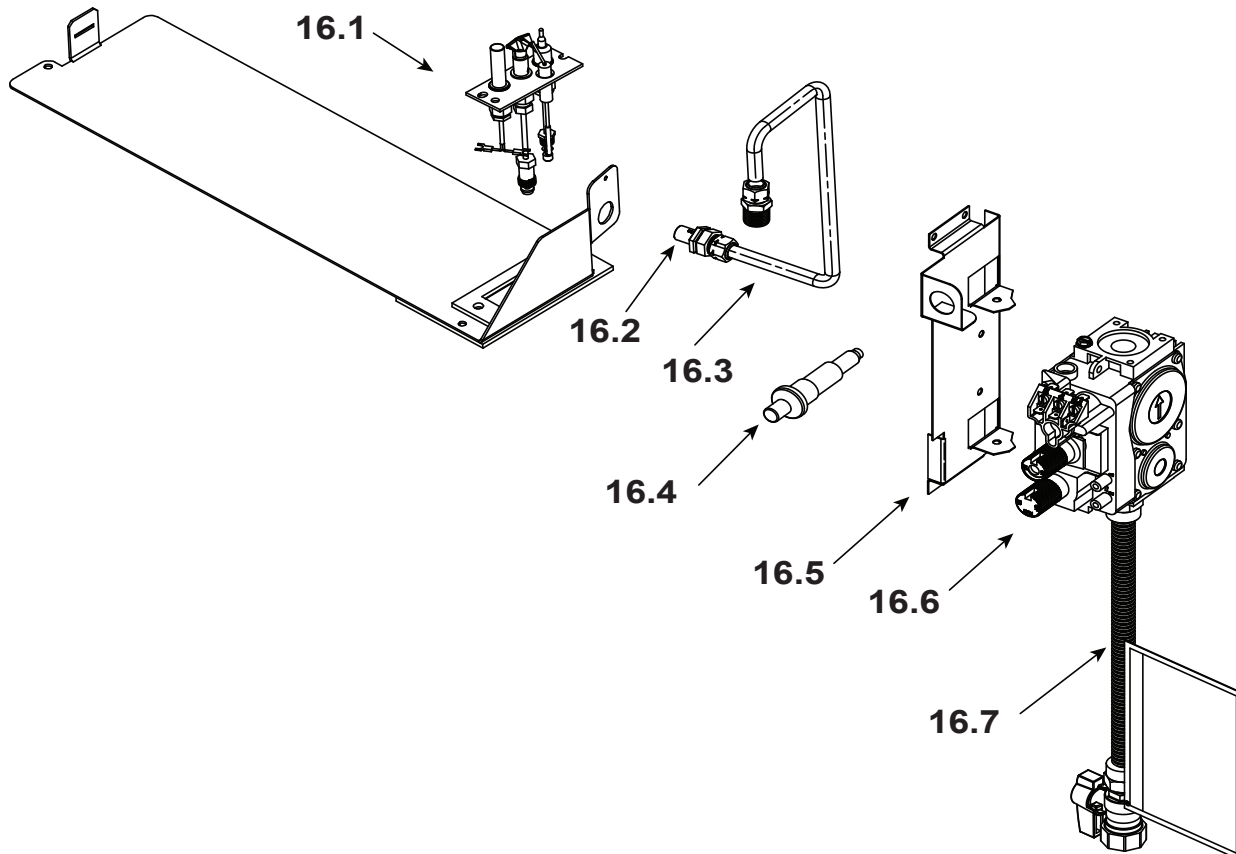

No one builds a better fire

Beginning Manufacturing Date: June 2003
Ending Manufacturing Date: Oct 2007

#16 Valve Assembly

IMPORTANT: THIS IS DATED INFORMATION. Parts must be ordered from a dealer or distributor. **Hearth and Home Technologies does not sell directly to consumers.** Provide model number and serial number when requesting service parts from your dealer or distributor.

Stocked at Depot

ITEM	DESCRIPTION	COMMENTS	PART NUMBER	Stocked at Depot
16.1	Pilot Assembly NG		2103-010	Y
	Pilot Assembly Propane		2103-011	Y
	Pilot Tube		SRV485-301	Y
	Thermocouple		446-511	Y
	Thermopile		2103-512	Y
	Pilot Orifice	NG	SRV2103-116	Y
		Propane	SRV2103-117	Y
16.2	Burner Orifice NG (#36B)	No longer available	567-801	
	Burner Orifice LP (#52B)	No longer available	074-801	
16.3	Burner Tube		567-301A	Y
16.4	Piezo Ignitor		291-513	Y
16.5	Valve Bracket	No longer available	2019-105	
16.6	Valve NG		060-522	Y
	Valve LP		060-523	Y
16.7	Flex Ball Valve Assembly		SRV302-320	Y

Additional Service parts on the following page.