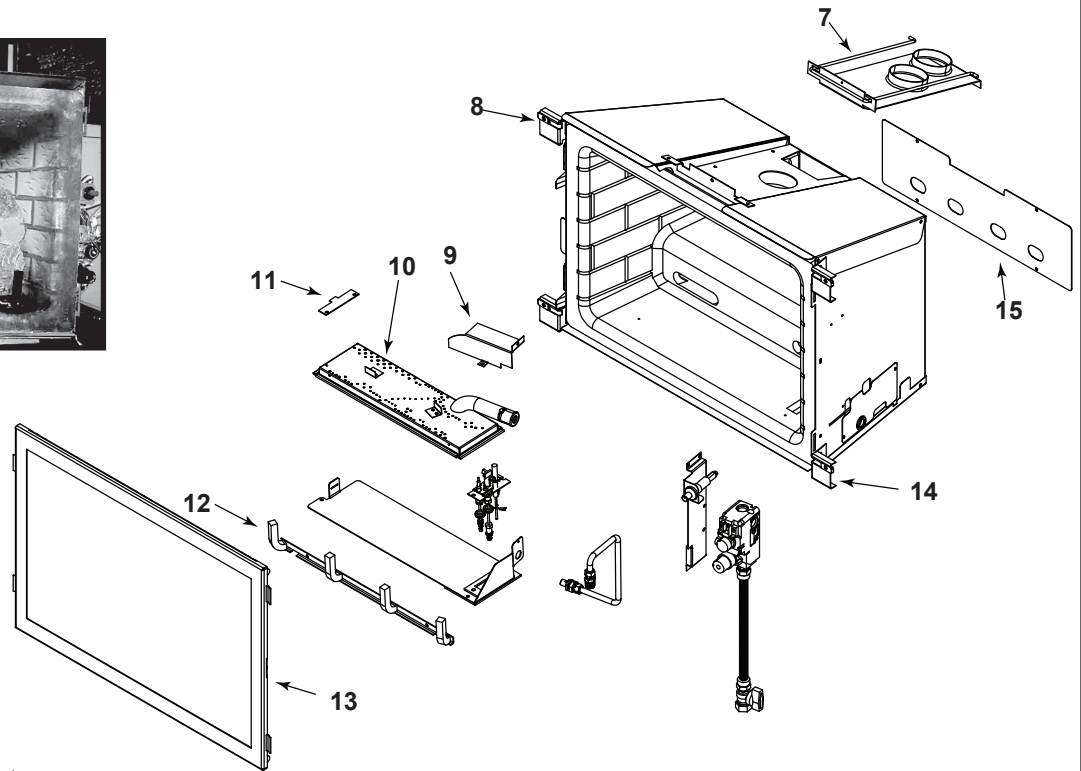

Log Set Assembly

IMPORTANT: THIS IS DATED INFORMATION. Parts must be ordered from a dealer or distributor. **Hearth and Home Technologies does not sell directly to consumers.** Provide model number and serial number when requesting service parts from your dealer or distributor.

**Stocked
at Depot**

ITEM	DESCRIPTION	COMMENTS	PART NUMBER	
	Log Set Assembly		LOGS-FBZC	Y
1	Log 1	No longer available, Must order complete assembly	SRV2019-701	
2	Log 2		SRV2019-702	
3	Log 3		SRV2019-703	
4	Log 4		SRV327-705	
5	Log 5		SRV740-707	
6	Log 6		SRV571-707	
7	Air Passage: Slide Plate Assembly	No longer available	2019-096	
	Slide Plate Handle		2019-201	
8	Surround Mount, Left	No longer available	2019-196	
9	Baffle	No longer available	2019-165	
10	Burner Assembly		2019-003	Y
11	Burner Key	No longer available	2019-166	
12	Log Grate	No longer available	2019-006	
13	Glass Door Assembly, Ceramic	No longer available	GLA-2019	
14	Surround Mount, Right	No longer available	2019-205	
15	Access Plate: Fan	No longer available	2019-111	

Additional Service parts on the following page.