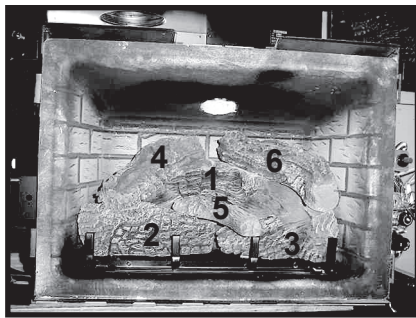

Log Set Assembly

IMPORTANT: THIS IS DATED INFORMATION. Parts must be ordered from a dealer or distributor. **Hearth and Home Technologies does not sell directly to consumers.** Provide model number and serial number when requesting service parts from your dealer or distributor.

**Stocked
at Depot**

ITEM	DESCRIPTION	COMMENTS	PART NUMBER	
	Log Set Assembly		LOGS-FBZC	Y
1	Log 1	No longer available, Must order complete assembly	SRV2019-701	
2	Log 2		SRV2019-702	
3	Log 3		SRV2019-703	
4	Log 4		SRV327-705	
5	Log 5		SRV740-707	
6	Log 6		SRV571-707	
7	Air Passage: Slide Plate Assembly	No longer available	2019-096	
	Slide Plate Handle		2019-201	
8	Surround Mount, Left	No longer available	2019-196	
9	Baffle	No longer available	2019-165	
10	Burner Assembly		2019-003	Y
11	Burner Key	No longer available	2019-166	
12	Log Grate	No longer available	2019-006	
13	Glass Door Assembly, Ceramic	No longer available	GLA-2019	
14	Surround Mount, Right	No longer available	2019-205	
15	Access Plate: Fan	No longer available	2019-111	

Additional Service parts on the following page.