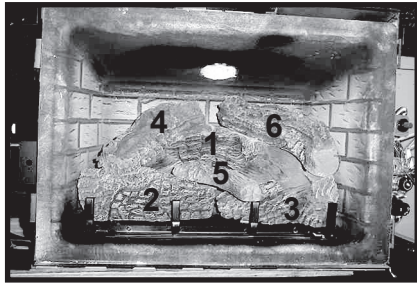

Log Set Assembly

IMPORTANT: THIS IS DATED INFORMATION. Parts must be ordered from a dealer or distributor. **Hearth and Home Technologies does not sell directly to consumers.** Provide model number and serial number when requesting service parts from your dealer or distributor.

Stocked at Depot

ITEM	DESCRIPTION	COMMENTS	PART NUMBER	Stocked at Depot
	Log Set Assembly		LOGS-FBZC	Y
1	Log 1	No longer available, Must order complete assembly	SRV2019-701	
2	Log 2		SRV2019-702	
3	Log 3		SRV2019-703	
4	Log 4		SRV327-705	
5	Log 5		SRV740-707	
6	Log 6		SRV571-707	
7	Access Plate: Fan	No longer available	2019-111	
8	Air Passage: Slide Plate Assembly	No longer available	2019-096	
	Slide Plate Handle		2019-201	
9	Air Baffle	No longer available	2019-165	
10	Burner Key	No longer available	2019-166	
11	Burner		2019-003	Y
12	Burner Drop Plate	No longer available	2019-164	
13	Log Grate	No longer available	2019-006	
14	Glass Door Assembly, Ceramic	No longer available	GLA-2019	
15	Surround Mount, Right	No longer available	2019-205	
	Surround Mount, Left	No longer available	2019-196	
16	Access Plate	No longer available	2019-116	

Additional service parts on following page.