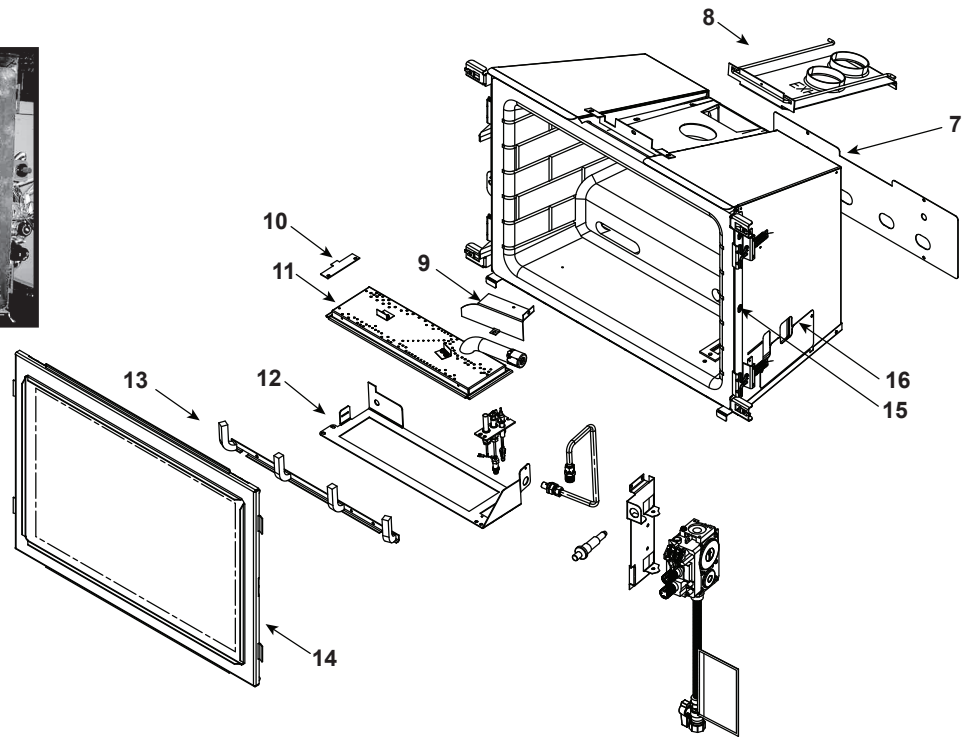

Log Set Assembly

IMPORTANT: THIS IS DATED INFORMATION. Parts must be ordered from a dealer or distributor. **Hearth and Home Technologies does not sell directly to consumers.** Provide model number and serial number when requesting service parts from your dealer or distributor.

Stocked at Depot

ITEM	DESCRIPTION	COMMENTS	PART NUMBER	Stocked at Depot
	Log Set Assembly		LOGS-FBZC	Y
1	Log 1	No longer available, Must order complete assembly	SRV2019-701	
2	Log 2		SRV2019-702	
3	Log 3		SRV2019-703	
4	Log 4		SRV327-705	
5	Log 5		SRV740-707	
6	Log 6		SRV571-707	
7	Access Plate: Fan	No longer available	2019-111	
8	Air Passage: Slide Plate Assembly	No longer available	2019-096	
	Slide Plate Handle		2019-201	
9	Air Baffle	No longer available	2019-165	
10	Burner Key	No longer available	2019-166	
11	Burner		2019-003	Y
12	Burner Drop Plate	No longer available	2019-164	
13	Log Grate	No longer available	2019-006	
14	Glass Door Assembly, Ceramic	No longer available	GLA-2019	
15	Surround Mount, Right	No longer available	2019-205	
	Surround Mount, Left	No longer available	2019-196	
16	Access Plate	No longer available	2019-116	

Additional service parts on following page.