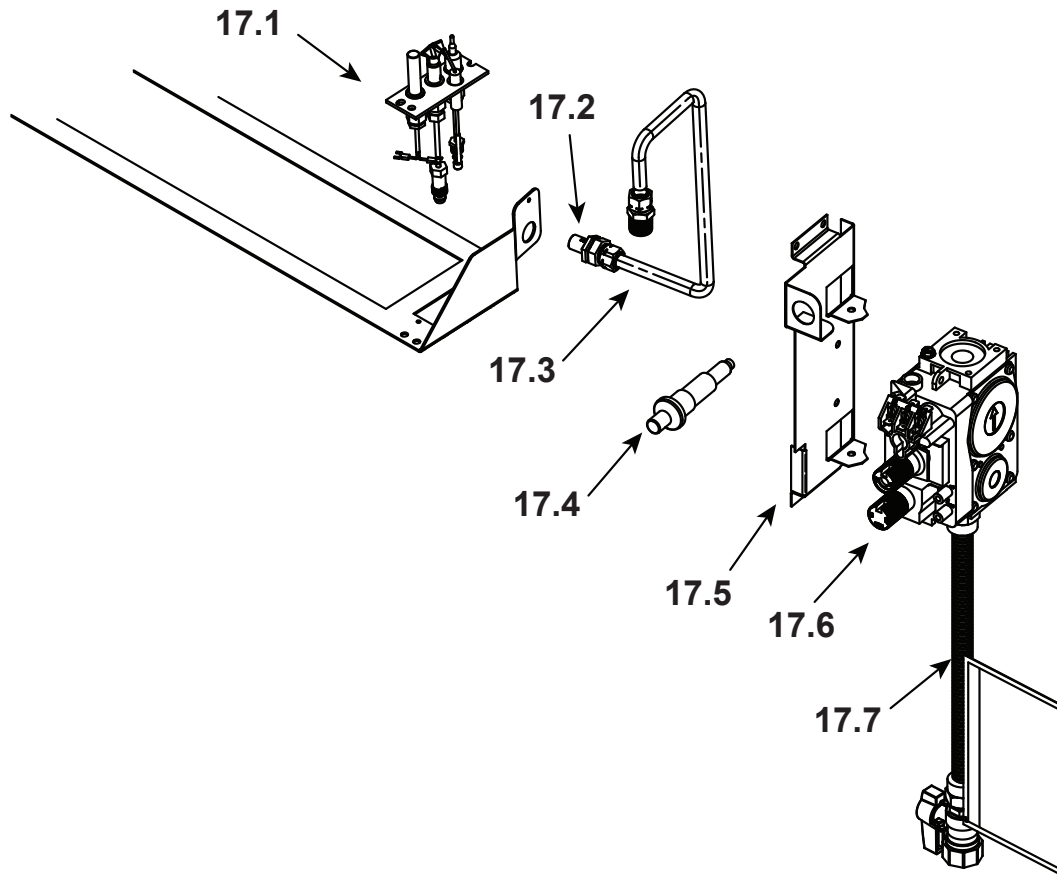

No one builds a better fire

Beginning Manufacturing Date: Oct 2007
Ending Manufacturing Date: June 2010

#17 Valve Assembly

IMPORTANT: THIS IS DATED INFORMATION. Parts must be ordered from a dealer or distributor. **Hearth and Home Technologies does not sell directly to consumers.** Provide model number and serial number when requesting service parts from your dealer or distributor.

Stocked
at Depot

ITEM	DESCRIPTION	COMMENTS	PART NUMBER	
17.1	Pilot Assembly NG		2103-010	Y
	Pilot Assembly LP		2103-011	Y
	Pilot Tube		SRV485-301	Y
	Thermocouple		2103-511	Y
	Thermopile		2103-512	Y
17.2	Burner Orifice NG (#36B)	No longer available	567-801	
	Burner Orifice LP (#52B)	No longer available	074-801	
17.3	Burner Tube		567-301A	Y
17.4	Piezo Ignitor		291-513	Y
17.5	Valve Bracket	No longer available	2019-107	
17.6	Valve NG		SRV230-0710	Y
	Valve LP		SRV230-0720	Y
17.7	Flex Ball Valve Assembly		SRV302-320	Y

Additional service parts on following page.