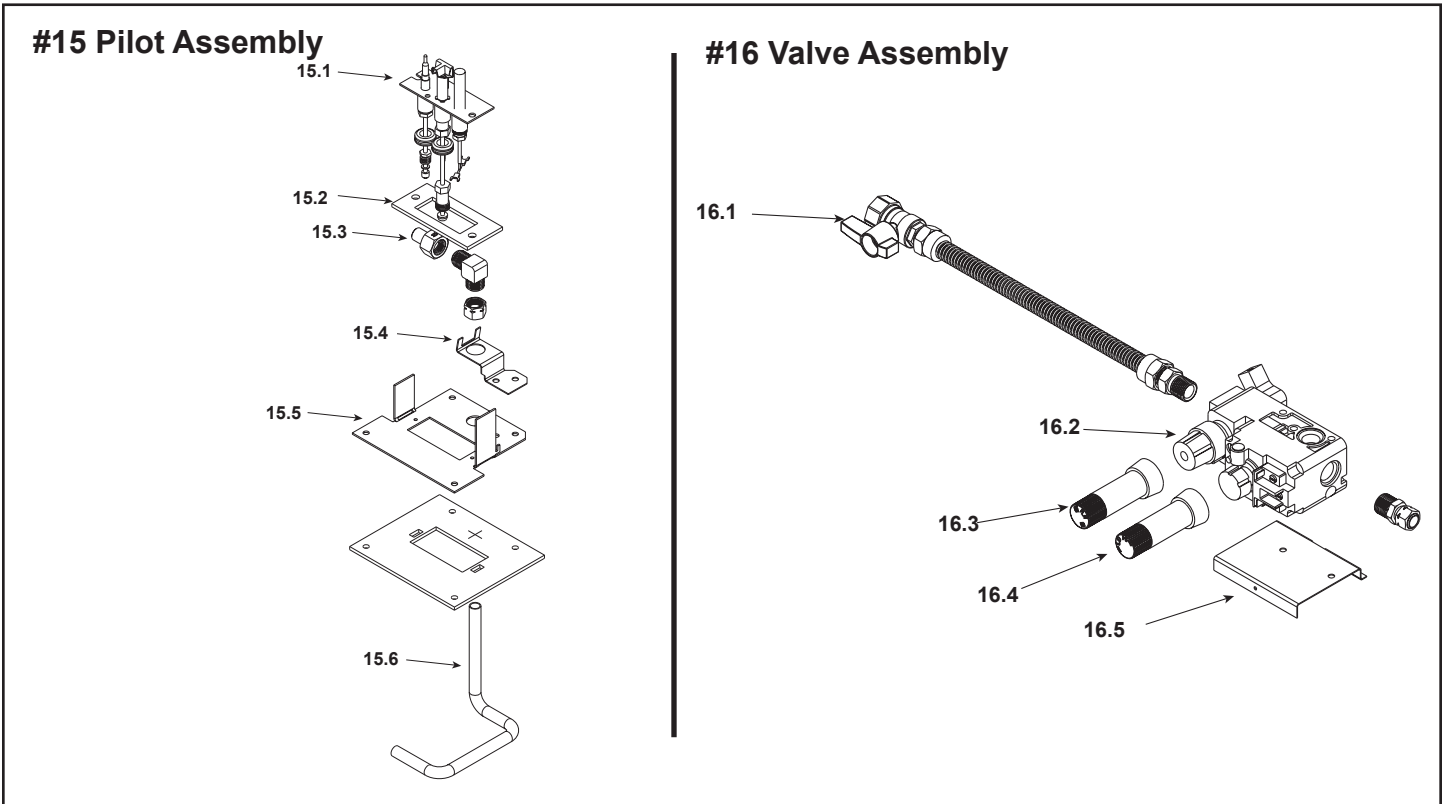

No one builds a better fire

Beginning Manufacturing Date: Aug 2002
Ending Manufacturing Date: Oct 2007

IMPORTANT: THIS IS DATED INFORMATION. Parts must be ordered from a dealer or distributor. **Hearth and Home Technologies does not sell directly to consumers.** Provide model number and serial number when requesting service parts from your dealer or distributor.

Stocked at Depot

ITEM	DESCRIPTION	COMMENTS	PART NUMBER	
15.1	Pilot Assembly NG		4021-736	Y
	Pilot Assembly LP		4021-737	Y
	Pilot Tube		SRV485-301	Y
	Thermocouple		446-511	Y
	Thermopile		2103-512	Y
15.2	Gasket, Pilot Bracket	No longer available	SRV768-432	
15.3	Burner Orifice NG (#31A)	No longer available	506-800	
	Burner Orifice LP (#49A)	No longer available	065-801	
15.4	Bracket: Orifice	No longer available	778-169	
15.5	Pilot Bracket	No longer available	783-170	
15.6	Burner Tube		477-301A	Y
16.1	Flex Ball Valve Assembly		SRV302-320	Y
16.2	Valve NG		060-522	Y
	Valve LP		060-523	Y
16.3	Pilot Control Knob	No longer available	571-530	
16.4	Flame Control Knob	No longer available	571-531	
16.5	Bracket: Valve	No longer available	773-145	

Additional service parts on following page,