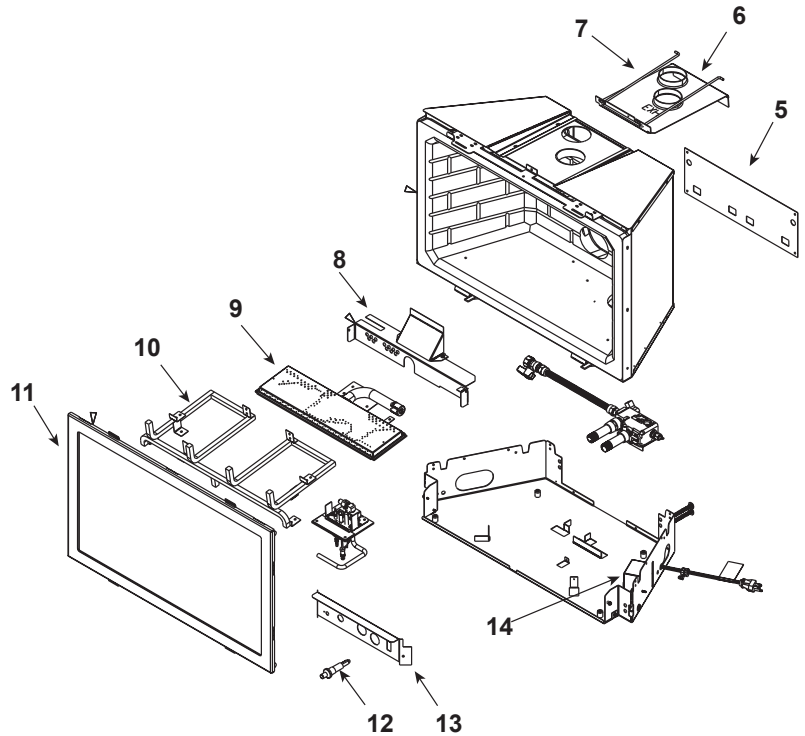

Log Set Assembly

IMPORTANT: THIS IS DATED INFORMATION. Parts must be ordered from a dealer or distributor. **Hearth and Home Technologies does not sell directly to consumers.** Provide model number and serial number when requesting service parts from your dealer or distributor.

Stocked at Depot

ITEM	DESCRIPTION	COMMENTS	PART NUMBER		
	Log Set Assembly		LOGS-CFXINB	Y	
1	Log 1	No longer available, Must order complete assembly	SRV773-701		
2	Log 2		SRV773-702		
3	Log 3		SRV768-704		
4	Log 4		SRV573-702		
5	Cover Plate	No longer available	778-185		
6	Air Passage	Slide Pate Assembly	No longer available	783-108A	
7	Slide Plate Handle		2019-201		
8	Baffle Assembly		No longer available	783-147A	
			No longer available	2020-046	
9	Burner	Includes Grate and Baffle	Pre 002474015	SRV773-180A	Y
			Post 002474015	773-180A	Y
10	Log Grate		773-360A		
11	Glass Door Assembly, Ceramic	No longer available	GLA-FBIN		
12	Piezo Ignitor		291-513	Y	
13	Valve Cover Plate	No longer available	768-120		
14	Junction Box	No longer available	040-250A