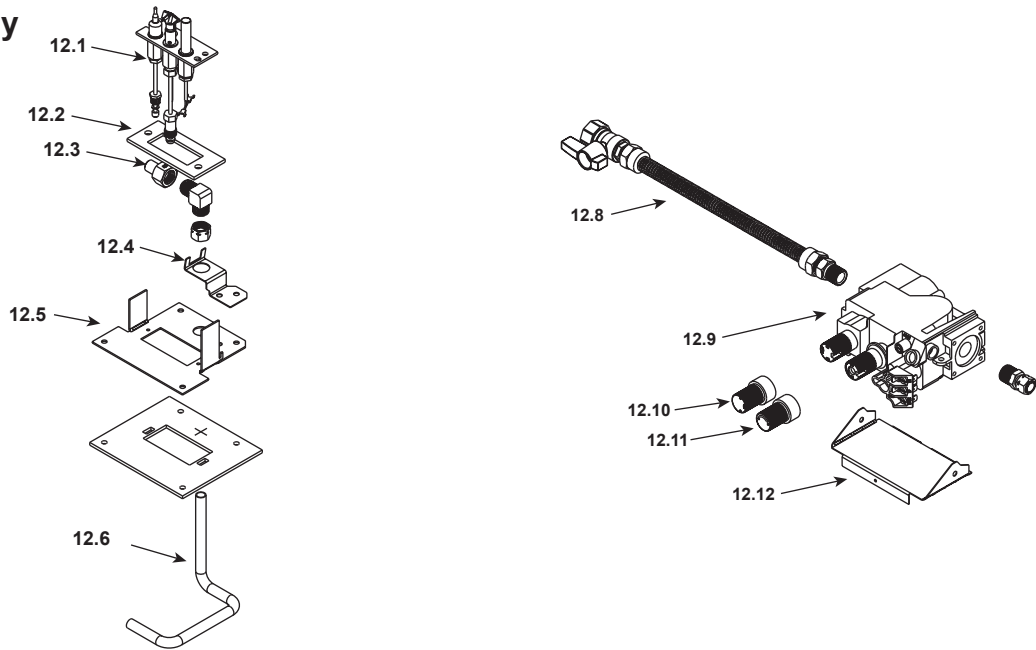

No one builds a better fire

Beginning Manufacturing Date: Oct 2007
Ending manufacturing Date: Sept 2010

#12 Valve Assembly

IMPORTANT: THIS IS DATED INFORMATION. Parts must be ordered from a dealer or distributor. **Hearth and Home Technologies does not sell directly to consumers.** Provide model number and serial number when requesting service parts from your dealer or distributor.

**Stocked
at Depot**

ITEM	DESCRIPTION	COMMENTS	PART NUMBER	
12.1	Pilot Assembly NG		2103-010	Y
	Pilot Assembly LP		2103-011	Y
	Pilot Tube		SRV485-301	Y
	Thermocouple		2103-511	Y
	Thermopile		2103-512	Y
12.2	Pilot Gasket	No longer available	SRV768-432	
12.3	Burner Orifice NG (#31A)	No longer available	506-800	
	Burner Orifice LP (#50A)		446-801	Y
12.4	Bracket: Orifice	No longer available	778-169	
12.5	Bracket: Pilot	No longer available	783-170	
12.7	Burner Tube		477-301A	Y
12.8	Flex Ball Valve Assembly		SRV302-320	Y
12.9	Valve NG		SRV230-0710	Y
	Valve LP		230-0720	Y
12.10	Flame Control Knob		571-533	Y
12.11	Pilot Control Knob		SRV37D0010	
12.12	Bracket: Valve	No longer available	773-147	
	Conversion Kit NG	No longer available	NGKS-FBIN	
	Conversion Kit LP	No longer available	LPKS-FBIN	
	Pilot Orifice NG		SRV2103-116	Y
	Pilot Orifice LP		SRV2103-117	Y
	Regulator NG		SRV230-1570	Y
	Regulator LP		SRV230-1520	Y