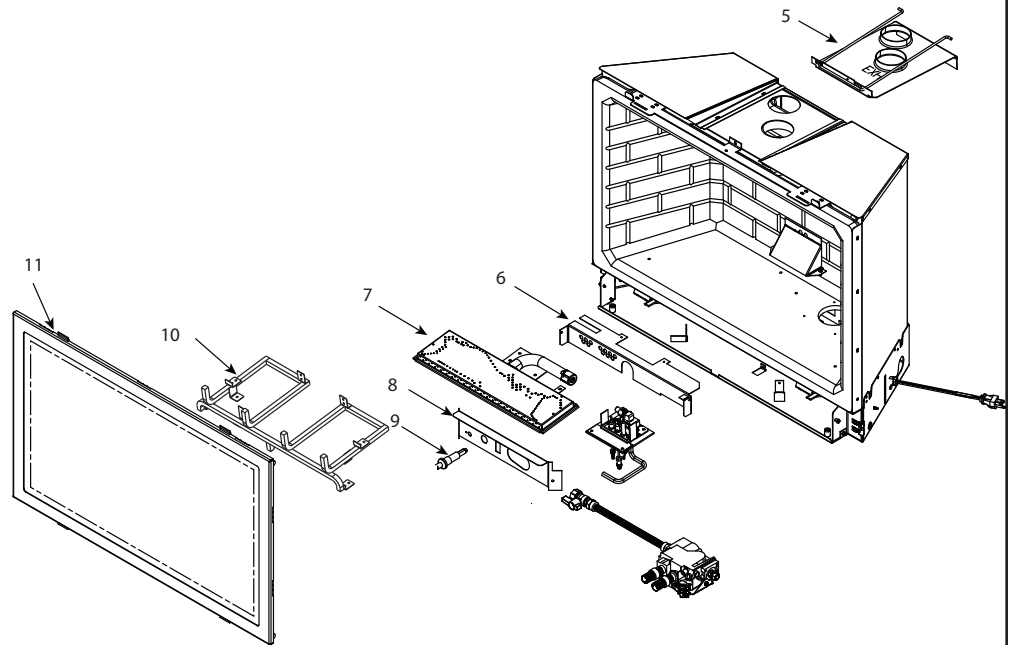

Log Set Assembly

IMPORTANT: THIS IS DATED INFORMATION. Parts must be ordered from a dealer or distributor. **Hearth and Home Technologies does not sell directly to consumers.** Provide model number and serial number when requesting service parts from your dealer or distributor.

Stocked at Depot

ITEM	DESCRIPTION	COMMENTS	PART NUMBER	
	Log Set Assembly		LOGS-CFXINB	Y
1	Log 1	No longer available, Must order complete assembly	SRV773-701	
2	Log 2		SRV773-702	
3	Log 3		SRV768-704	
4	Log 4		SRV573-702	
5	Air Passage	No longer available	783-108A	
6	Baffle Assembly	No longer available	2020-046	
	Slide Plate Handle		2019-201	
7	Burner		773-180A	Y
8	Control Panel, Valve Cover Plate	No longer available	783-125	
9	Piezo Ignitor		291-513	Y
10	Log Grate		773-360A	
11	Glass Door Assembly, Ceramic	No longer available	GLA-FBIN	
	Decorative Front	No longer available	DF-FBIN	
	Fiber Patch Kit		PATCHKIT-FB	
	Glass Latch Assembly	Pkg of 2	386-122A/2	Y
	Junction Box	No longer available	040-250A	
	Mineral Wool		050-721	
	Vent Pipe Assembly		768-380A	
	Vermiculite Embers		MYSTIC-EMBERS	
	Wire Assembly		SRV2020-069	Y

Additional service parts on following page.