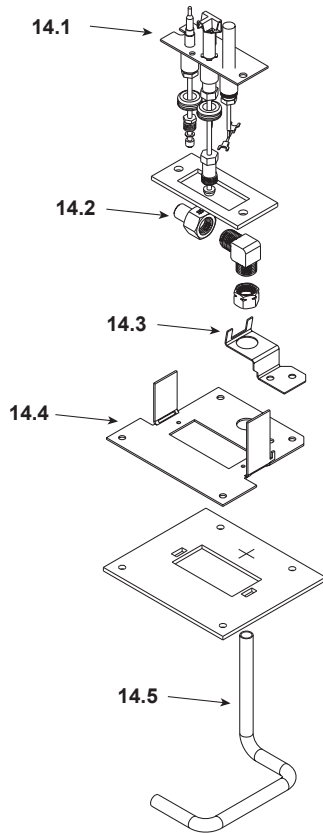

No one builds a better fire

Beginning Manufacturing Date: Aug 2002
Ending Manufacturing Date: Oct 2007

#14 Pilot Assembly