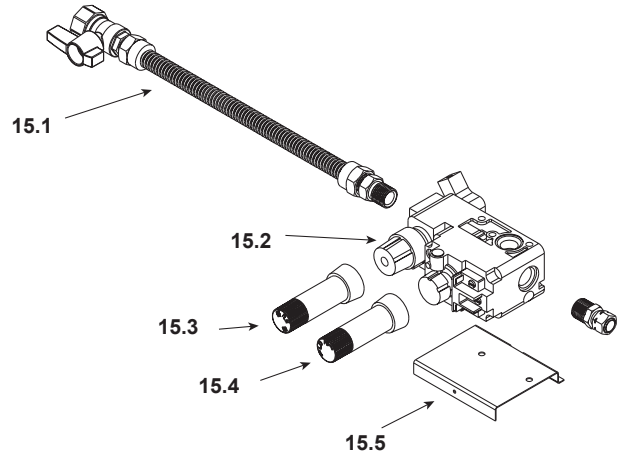

#15 Valve Assembly

IMPORTANT: THIS IS DATED INFORMATION. Parts must be ordered from a dealer or distributor. **Hearth and Home Technologies does not sell directly to consumers.** Provide model number and serial number when requesting service parts from your dealer or distributor.

**Stocked
at Depot**

ITEM	DESCRIPTION	COMMENTS	PART NUMBER	
14.1	Pilot Assembly NG		4021-736	Y
	Pilot Assembly LP		4021-737	Y
	Pilot Tube		SRV485-301	Y
	Thermocouple		446-511	Y
	Thermopile		2103-512	Y
14.2	Burner Orifice NG (.125A)	No longer available	768-801	
	Burner Orifice LP (#49A)	No longer available	065-801	
14.3	Bracket: Orifice	No longer available	778-169	
14.4	Pilot Bracket	No longer available	783-170	
14.5	Burner Tube		477-301A	Y
15.1	Flex Ball Valve Assembly		SRV302-320	Y
15.2	Valve NG		060-522	Y
	Valve LP		060-523	Y
15.3	Pilot Control Knob	No longer available	571-530	
15.4	Flame Control Knob	No longer available	571-531	
15.5	Bracket: Valve	No longer available	773-145	

Additional service parts on following page.