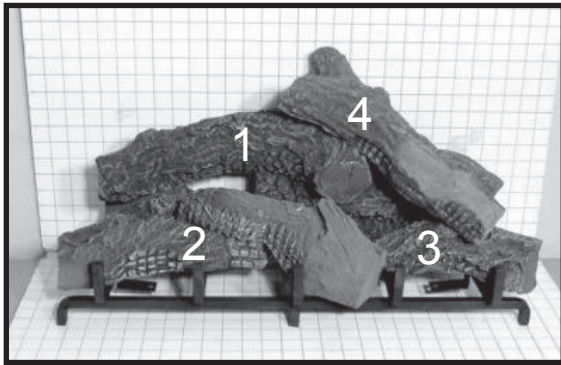

Log Set Assembly

IMPORTANT: THIS IS DATED INFORMATION. Parts must be ordered from a dealer or distributor. **Hearth and Home Technologies does not sell directly to consumers.** Provide model number and serial number when requesting service parts from your dealer or distributor.

Stocked at Depot

ITEM	DESCRIPTION	COMMENTS	PART NUMBER		
	Log Set Assembly		LOGS-CFXGB	Y	
1	Log 1		SRV768-701		
2	Log 2	No longer available, Must order complete assembly	SRV768-704		
3	Log 3		SRV768-705		
4	Log 4		SRV582-705		
5	Cover Plate	No longer available	778-185		
6	Air Passage	Slide Plate Assembly	No longer available	783-108A	
7	Slide Plate Handle		2019-201		
8	Baffle Assembly		No longer available	783-147A	
			No longer available	2020-046	
9	Burner	Includes Baffle and Grate Pre 002474387	SRV768-180A	Y	
		When replacing grate must also order Log #2	Post 002474387	768-180A	Y
10	Glass Door Assembly	4 Piece glass frame as of Jan 2007	GLA-FBG		
11	Piezo Ignitor		291-513	Y	
12	Valve Cover Plate		No longer available	783-120	
13	Junction Box		No longer available	040-250A	Y