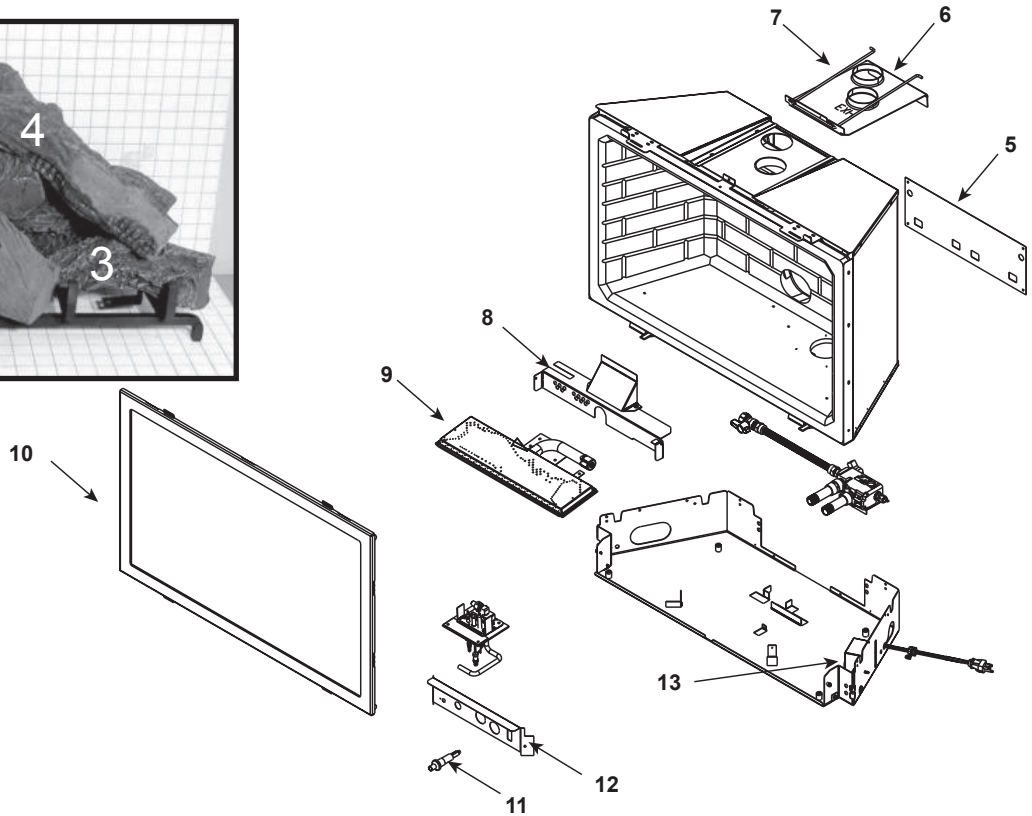

### Log Set Assembly

IMPORTANT: THIS IS DATED INFORMATION. Parts must be ordered from a dealer or distributor. **Hearth and Home Technologies does not sell directly to consumers.** Provide model number and serial number when requesting service parts from your dealer or distributor.

**Stocked at Depot**

ITEM	DESCRIPTION	COMMENTS	PART NUMBER		
	Log Set Assembly		LOGS-CFXGB	Y	
1	Log 1		SRV768-701		
2	Log 2	<b>No longer available, Must order complete assembly</b>	SRV768-704		
3	Log 3		SRV768-705		
4	Log 4		SRV582-705		
5	Cover Plate	<b>No longer available</b>	778-185		
6	Air Passage	Slide Plate Assembly	<b>No longer available</b>	783-108A	
7	Slide Plate Handle		2019-201		
8	Baffle Assembly		<b>No longer available</b>	783-147A	
			<b>No longer available</b>	2020-046	
9	Burner	Includes Baffle and Grate Pre 002474387	SRV768-180A	Y	
		When replacing grate must also order Log #2	Post 002474387	768-180A	Y
10	Glass Door Assembly	4 Piece glass frame as of Jan 2007	GLA-FBG		
11	Piezo Ignitor		291-513	Y	
12	Valve Cover Plate		<b>No longer available</b>	783-120	
13	Junction Box		<b>No longer available</b>	040-250A	Y