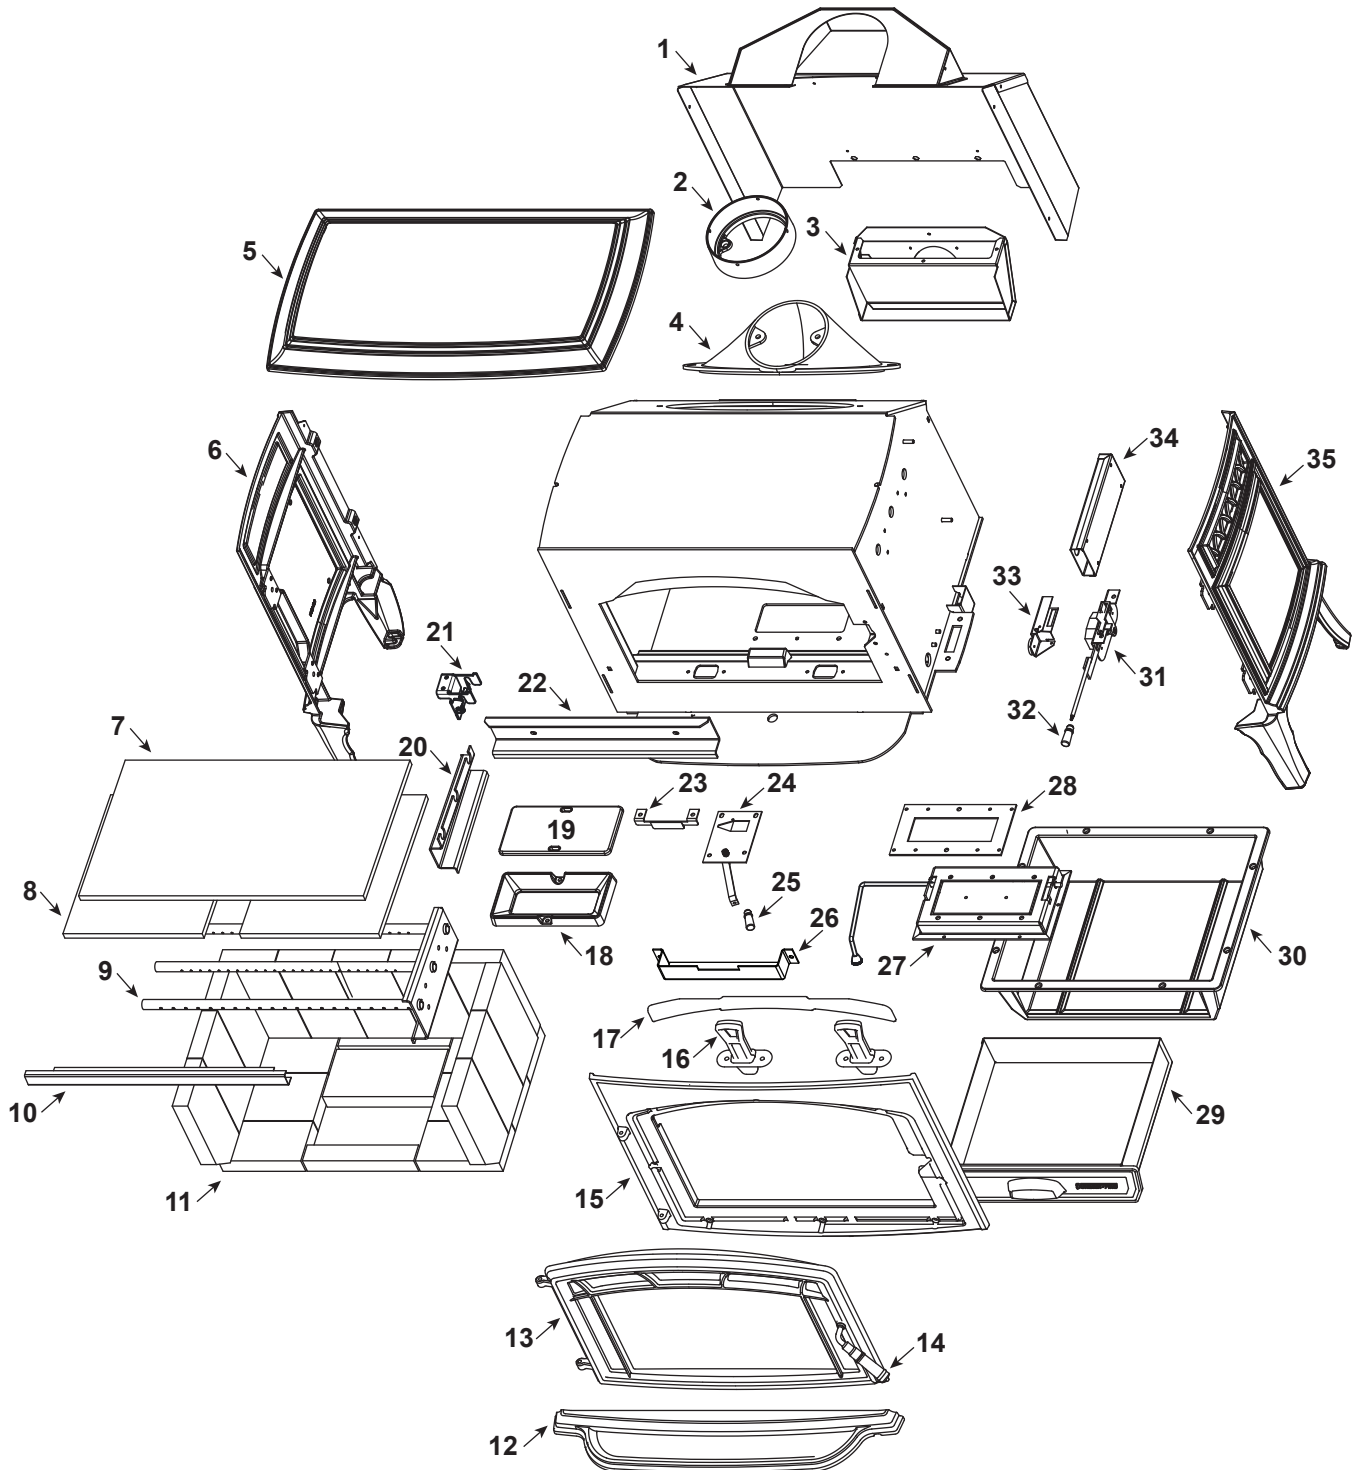

Color	SKU No.	Mfg. Dates
Matte Black	EXPLRMED-MBK	03/14 - 08/19
Porcelain Black	EXPLRMED-PBK	10/14 - 08/19
Porcelain Dark Blue	EXPLRMED-PDB	10/14 - 08/19
Porcelain Frost	EXPLRMED-PFT	10/14 - 08/19
Porcelain Mahogany	EXPLRMED-PMH	03/14 - 08/19