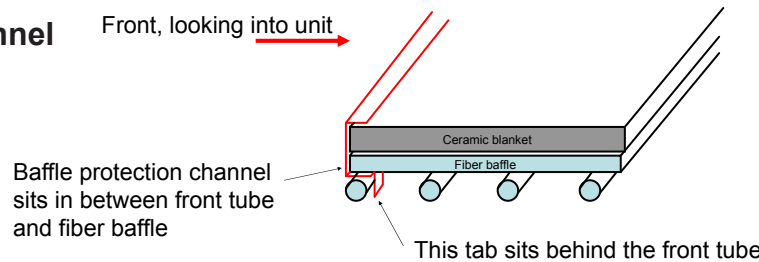

Beginning Manufacturing Date: March 2014
Ending Manufacturing Date: Aug 2019

IMPORTANT: THIS IS DATED INFORMATION. Parts must be ordered from a dealer or distributor. **Hearth and Home Technologies does not sell directly to consumers.** Provide model number and serial number when requesting service parts from your dealer or distributor.

Stocked at Depot

ITEM	DESCRIPTION	COMMENTS	PART NUMBER	
1	Rear Shroud Assembly		SRV7061-015	
2	Flue Collar		SRV7061-201	
3	Outside Air Chamber		SRV7061-014	
4	Flue Transition Assembly		SRV29138	
5	Top	Matte Black	7061-101MBK	
		Porcelain Black	7061-101PBK	
		Porcelain Dark Blue	7061-101PDB	
		Porcelain Frost	7061-101PFT	
		Porcelain Mahogany	7061-101PMH	
6	Side Left	Matte Black	7061-012MBK	
		Porcelain Black	7061-012PBK	
		Porcelain Dark Blue	7061-012PDB	
		Porcelain Frost	7061-012PFT	
		Porcelain Mahogany	7061-012PMH	
7	Baffle Blanket		SRV7061-161	Y
8	Baffle Board	Pkg of 2	SRV7061-160	Y
9	Tube Channel		SRV7061-017	Y

#10 Baffle Protection Channel

Front, looking into unit

Side view

Baffle protection channel sits in between front tube and fiber baffle

This tab sits behind the front tube

10	Baffle Protection Channel		SRV7046-165	Y