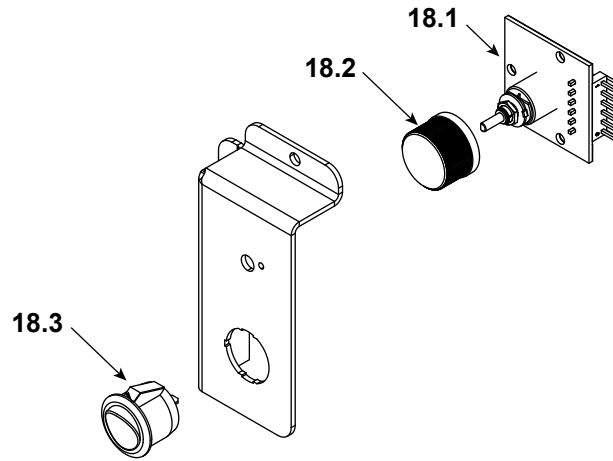

Stocked at Depot

ITEM	DESCRIPTION	COMMENTS	PART NUMBER	
------	-------------	----------	-------------	--

#16 Fascia Assembly

16	Fascia Assembly		SRV7095-057	
16.1	Front Trim, Upper (w/Screen)		SRV7095-209	
	Screw, Pan Head phillips 8-32 x 3/8	Pkg of 40	225-0500/40	Y
16.2	Front Trim, Lower (w/Screen)		SRV7095-211	
	Screw, Pan Head phillips 8-32 x 3/8	Pkg of 40	225-0500/40	Y
16.3	Fascia Top		SRV7095-207	
	Button Head 1/4-20 X .5	Pkg of 20	32328/20	Y
16.4	Fascia Weldment		SRV7095-061	
16.5	Trim Mount Bottom		SRV7095-222	
17	Blower Replacement		SRV7000-868	Y

Stocked
at Depot

ITEM	DESCRIPTION	COMMENTS	PART NUMBER
------	-------------	----------	-------------

#18 Control Panel Assembly

18	Control Panel Assembly		SRV7095-026	
18.1	Speed Control		SRV7000-888	Y
18.2	Knob, Speed Control		SRV7000-930	Y
18.3	Rocker Switch (Round)		SRV7000-940	Y
19	Power Cord		812-1180	Y
20	Wire Harness		SRV7000-891	Y
21	Snap Disc, #1, Convection Blower		SRV230-0470	Y
22	Snap Disc Box Assembly		SRV7094-068	Y
23	Timer Control Assembly		SRV7095-025	Y
	Knob	Pkg of 2	32284/2	Y
	Screw, Pan Head phillips 8-32 x 3/8	Pkg of 40	225-0500/40	Y
	Timer (Only) Replacement Assembly		SRV480-1940	Y
24	Timer Door Assembly		SRV7075-054	Y
	Door Gasket		7033-282	Y
	Screw, Machine Screw 1/4-20 x 3/4 Ns	Pkg of 25	220-0080/25	Y
25	Tube Channel Base Assembly		SRV7095-125	
	Screw, Machine Screw 1/4-20 x 3/4 Ns	Pkg of 25	220-0080/25	Y
	Hurricane Screw	Pkg of 40	SRV2005-861/40	Y