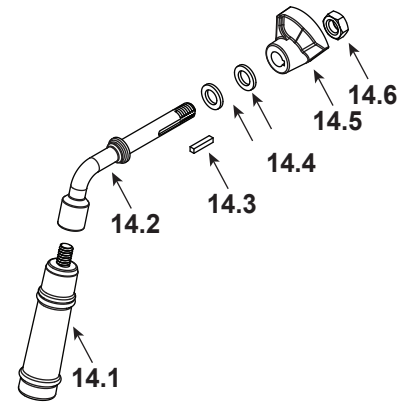

Stocked
at Depot

ITEM	DESCRIPTION	COMMENTS	PART NUMBER	
12	Andiron	2 Sets	SRV7061-020	
	Screw Fh Tx 1/4-20 x 1		7000-622/10	Y

#13 Door Assembly

#14 Door Handle Assembly

13	Door Assembly		SRV7095-053	
13.1	Door		SRV7095-205	
13.2	Glass Assembly		SRV7095-054	
13.3	Glass Retainers	Qty 4 req	SRV7061-205	
	Screw, Pan Head Phillips, 8-32 x 3/8	Pkg of 40	225-0500/40	Y
13.4	Door Gasket	15 FT	1-00-1203589	Y
14	Door Handle Assembly		SRV7063-014	Y
14.1	Fiber Handle		SRV7060-212	Y
14.2	Door Handle		SRV7063-137	
14.3	Key, cam Latch		SRV430-1151	
14.4	Washer, Sae 3/8 (3 ea)	Pkg of 3	832-0990	Y
14.5	Cam Latch		SRV430-1141	
14.6	Nut, Side Lock Jam	Pkg of 24	226-0100/24	Y
15	Front		SRV7095-201	
	Wire Jacket Rope, 1/2		7000-811/10	
	Lock Nut 1/4-20	Pkg of 25	226-0090/25	Y
	Washer 1/4 SAE BK	Pkg of 24	28758/24	Y
	Screw, 1/4-20 x 1 HSS BK	Pkg of 10	1200436-10	
	SSS 1/4-20 x 1 3/4 SS	Pkg of 10	SRV8330-002/10	

Stocked at Depot

ITEM	DESCRIPTION	COMMENTS	PART NUMBER	
------	-------------	----------	-------------	--

#16 Fascia Assembly

16	Fascia Assembly		SRV7095-057	
16.1	Front Trim, Upper (w/Screen)		SRV7095-209	
	Screw, Pan Head phillips 8-32 x 3/8	Pkg of 40	225-0500/40	Y
16.2	Front Trim, Lower (w/Screen)		SRV7095-211	
	Screw, Pan Head phillips 8-32 x 3/8	Pkg of 40	225-0500/40	Y
16.3	Fascia Top		SRV7095-207	
	Button Head 1/4-20 X .5	Pkg of 20	32328/20	Y
16.4	Fascia Weldment		SRV7095-061	
16.5	Trim Mount Bottom		SRV7095-222	
17	Blower Replacement		SRV7000-868	Y