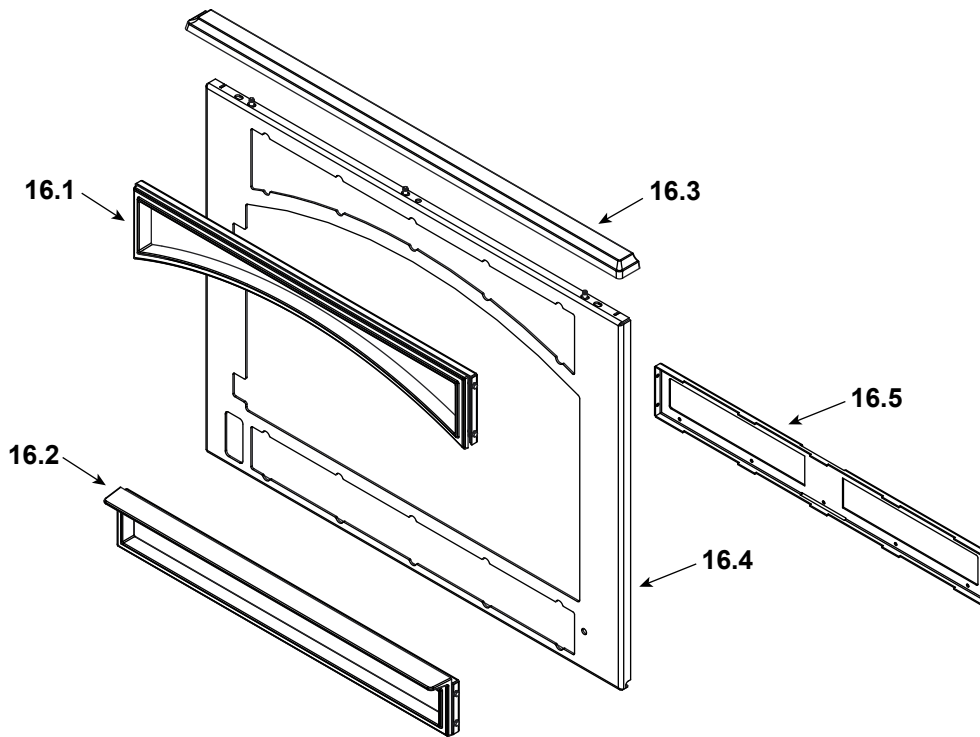

Stocked at Depot

ITEM	DESCRIPTION	COMMENTS	PART NUMBER	
------	-------------	----------	-------------	--

#16 Fascia Assembly

16	Fascia Assembly		SRV7095-057	
16.1	Front Trim, Upper (w/Screen)		SRV7095-209	
	Screw, Pan Head phillips 8-32 x 3/8	Pkg of 40	225-0500/40	Y
16.2	Front Trim, Lower (w/Screen)		SRV7095-211	
	Screw, Pan Head phillips 8-32 x 3/8	Pkg of 40	225-0500/40	Y
16.3	Fascia Top		SRV7095-207	
	Button Head 1/4-20 X .5	Pkg of 20	32328/20	Y
16.4	Fascia Weldment		SRV7095-061	
16.5	Trim Mount Bottom		SRV7095-222	
17	Blower Replacement		SRV7000-868	Y