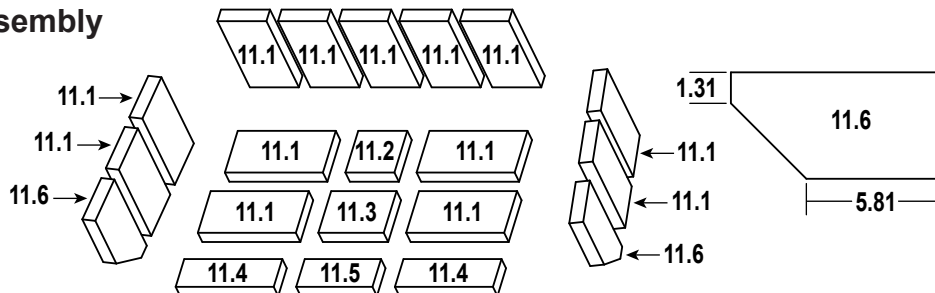

#11 Brick Assembly

11	Brick Assembly		SRV7095-022	Y
11.1	Brick, Uncut	Qty. 13 Req	832-0550	Y
11.2	Brick, 4.5" X 4.5" X 1.25"	Qty. 1 Req	SRV7128-001	
11.3	Brick, 5.75" X 4.5" X 1.25"	Qty. 1 Req	SRV7128-039	
11.4	Brick, 9" X 3" X 1.25"	Qty. 2 Req	SRV7128-003	
11.5	Brick, 7" X 3" X 1.25"	Qty. 1 Req	SRV7128-004	
11.6	Brick, 9" X 4.5" X 1.25" W/Angle	Qty. 2 Req	SRV7128-600	
	Brick, Uncut	Pkg of 6	832-3040	

Additional service part numbers appear on following page.