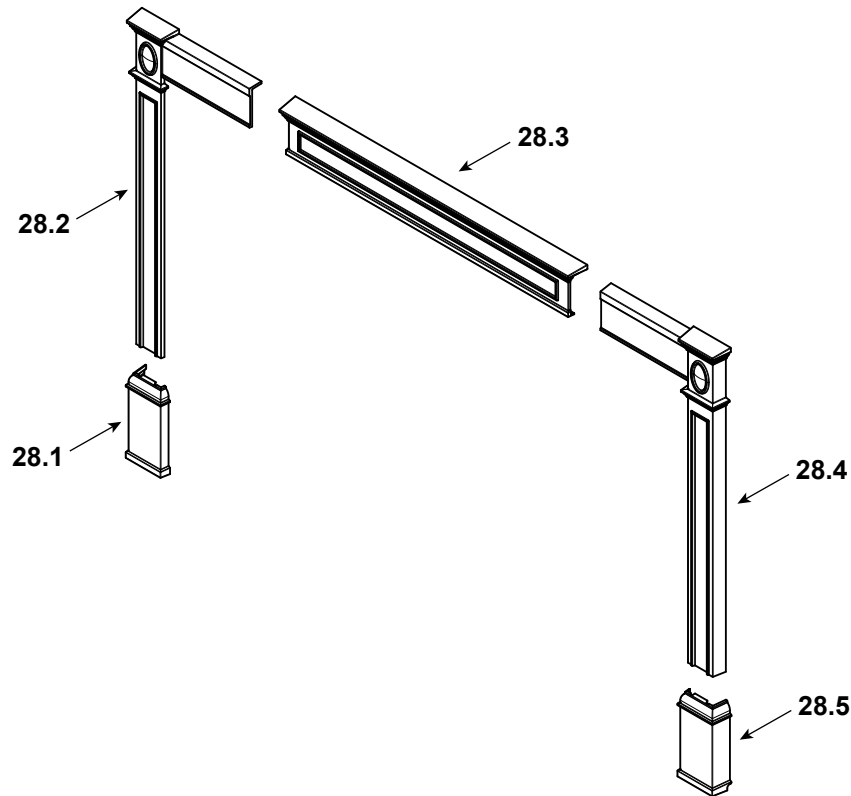

IMPORTANT: THIS IS DATED INFORMATION. Parts must be ordered from a dealer or distributor. **Hearth and Home Technologies does not sell directly to consumers.** Provide model number and serial number when requesting service parts from your dealer or distributor.

**Stocked
at Depot**

ITEM	DESCRIPTION	COMMENTS	PART NUMBER	
26	Combustion Cover		SRV7095-134	
	Hurricane Screw	Pkg of 40	SRV2005-861/40	Y
27	Convection Side Panel		SRV7095-166	
	Component Pack		SRV7095-062	
	Surround 43 x 31		SP2-4331	
	Surround Trim Assembly 43 x 31		TRIMKIT-4331-NL	
	Surround 51 x 34		SP2-5134	
	Surround Trim Assembly 51 x 34		TRIMKIT-5134-NL	
	Surround Cast Trim 43 x 31		CT2-4331	
	Surround Cast Trim 51 x 34		CT2-5134	

#28 Cast Trim

28	Trim Cast, Full Set		811-0930	
28.1	Footer, Left		414-7090MBK	
28.2	Trim Leg, Left		414-7120MBK	
28.3	Header		414-7110MBK	
28.4	Trim Leg, Right		414-7130MBK	
28.5	Footer, Right		414-7100MBK	
	15 Degree Adapter		DV-6DLR-E15ADSS	

Additional service part numbers appear on following page.