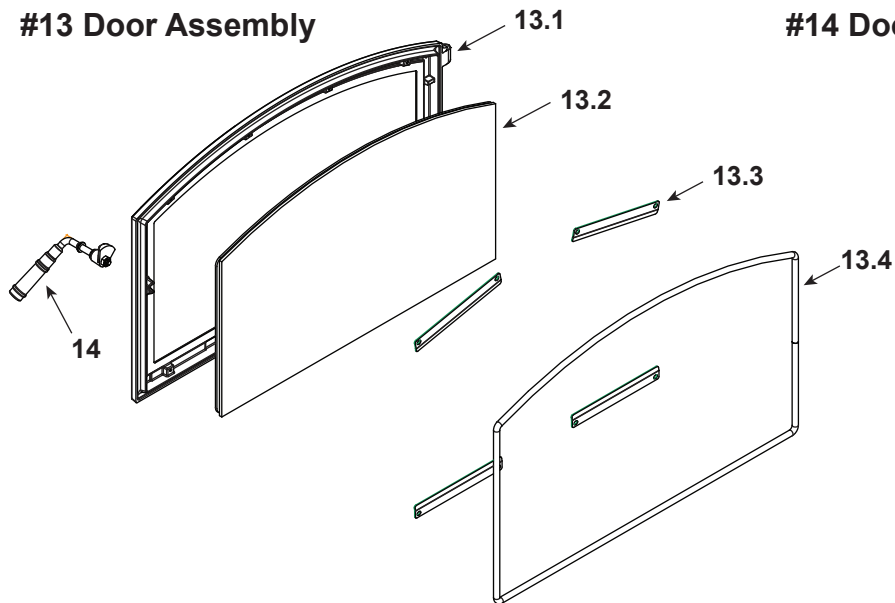

Stocked
at Depot

ITEM	DESCRIPTION	COMMENTS	PART NUMBER	
12	Andiron	2 Sets	SRV7061-020	
	Screw Fh Tx 1/4-20 x 1		7000-622/10	Y

#13 Door Assembly

#14 Door Handle Assembly

13	Door Assembly		SRV7095-053	
13.1	Door		SRV7095-205	
13.2	Glass Assembly		SRV7095-054	
13.3	Glass Retainers	Qty 4 req	SRV7061-205	
	Screw, Pan Head Phillips, 8-32 x 3/8	Pkg of 40	225-0500/40	Y
13.4	Door Gasket	15 FT	1-00-1203589	Y
14	Door Handle Assembly		SRV7063-014	Y
14.1	Fiber Handle		SRV7060-212	Y
14.2	Door Handle		SRV7063-137	
14.3	Key, cam Latch		SRV430-1151	
14.4	Washer, Sae 3/8 (3 ea)	Pkg of 3	832-0990	Y
14.5	Cam Latch		SRV430-1141	
14.6	Nut, Side Lock Jam	Pkg of 24	226-0100/24	Y
15	Front		SRV7095-201	
	Wire Jacket Rope, 1/2		7000-811/10	
	Lock Nut 1/4-20	Pkg of 25	226-0090/25	Y
	Washer 1/4 SAE BK	Pkg of 24	28758/24	Y
	Screw, 1/4-20 x 1 HSS BK	Pkg of 10	1200436-10	
	SSS 1/4-20 x 1 3/4 SS	Pkg of 10	SRV8330-002/10	