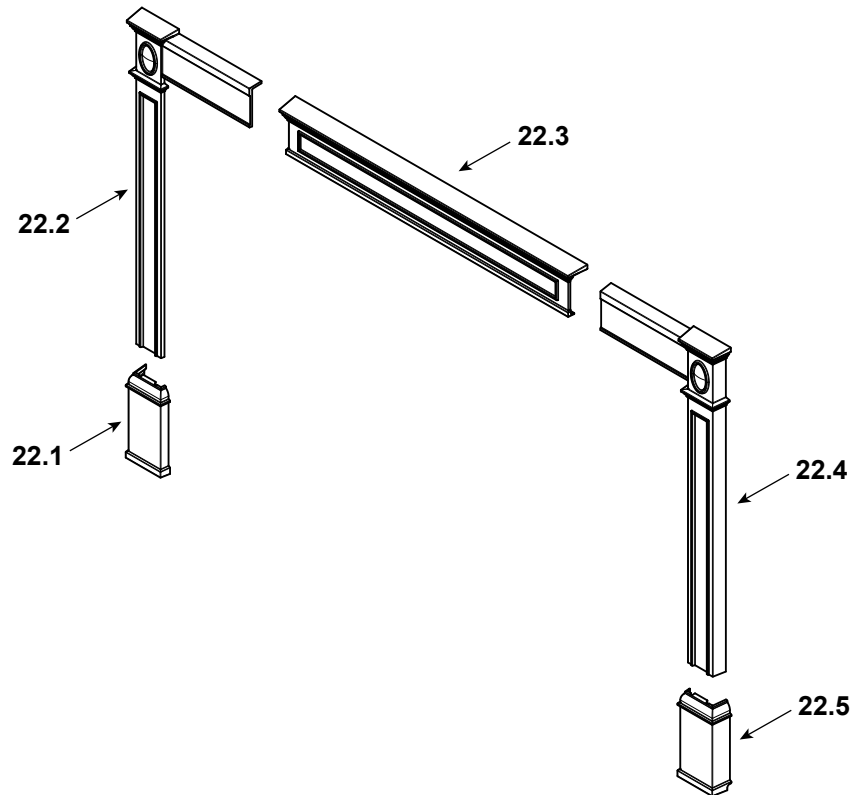

IMPORTANT: THIS IS DATED INFORMATION. Parts must be ordered from a dealer or distributor. **Hearth and Home Technologies does not sell directly to consumers.** Provide model number and serial number when requesting service parts from your dealer or distributor.

**Stocked
at Depot**

ITEM	DESCRIPTION	COMMENTS	PART NUMBER	
21	Combustion Cover	Includes left & right	SRV7094-134	
	Hurricane Screw	Pkg of 40	SRV2005-861/40	Y
	Component Pack		SRV7094-062	
	Surround 43 x 31		SP1-4331	
	Surround Trim Assembly 43 x 31		TRIMKIT-4331-NL	
	Surround 38 x 28		SP1-3828	
	Surround Trim Assembly 38 x 28		TRIMKIT-3828-NL	
	Surround Cast Trim 43 x 31		CT1-4331	
	Custom Surround		CUST-SP1-SPL	

#22 Cast Trim

22	Trim Cast, Full Set		811-0930	
22.1	Footer, Left		414-7090MBK	
22.2	Trim Leg, Left		414-7120MBK	
22.3	Header		414-7110MBK	
22.4	Trim Leg, Right		414-7130MBK	
22.5	Footer, Right		414-7100MBK	
	15 Degree Adapter		DV-6DLR-E15ADSS	

Additional service part numbers appear on following page.