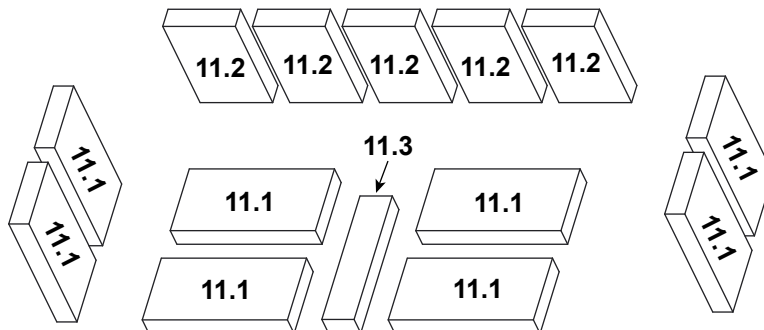

#11 Brick Assembly

11	Brick Assembly		SRV7094-022	Y
11.1	Brick, Uncut (9" X 4.5" X 1.25")	Qty 8 req	832-0550	Y
11.2	Brick, 7" X 4.5" X 1.25"	Qty 5 req	SRV7128-011	
11.3	Brick, 9" X 2" X 1.25"	Qty 1 req	SRV7128-018	
	Brick, Uncut (9" X 4.5" X 1.25")	Pkg of 6	832-3040	

Additional service part numbers appear on following page.