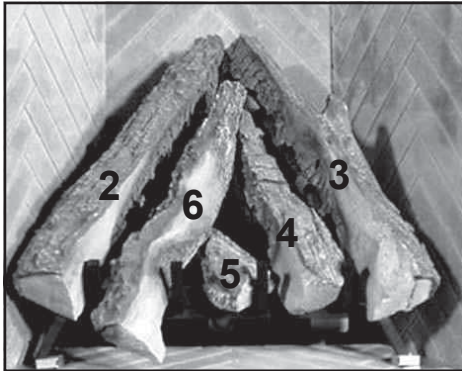

No one builds a better fire

Tall-in-the Wall Gas Fireplace - DV

Beginning Manufacturing Date: Dec 2014
Ending Manufacturing Date: Active

Log Set Assembly

IMPORTANT: THIS IS DATED INFORMATION. Parts must be ordered from a dealer or distributor. **Hearth and Home Technologies does not sell directly to consumers.** Provide model number and serial number when requesting service parts from your dealer or distributor.

Stocked at Depot

ITEM	DESCRIPTION	COMMENTS	PART NUMBER	
	Log Set Assembly		LOGS-EVEREST	Y
1	Log 1 (Back Log Not Shown)	Pre 5/15/16, Must order complete assembly	SRV750-703	
2	Log 2		SRV750-701A	
3	Log 3		SRV750-702A	
4	Log 4		SRV750-705	
5	Log 5		SRV750-706	
6	Log 6		SRV750-704	
7	Non Comb		2367-389	
8	Refractory, Back		SRV750-732	
9	Refractory, Left Side		SRV750-730	
10	Glass Door Assembly		GLA-EVEREST	Y
11	Decorative Front		SRV2367-031	
	Trim Door Mesh		2172-042	Y
12	Refractory, Base		SRV750-733	
13	Burner NG, Propane		750-175A	Y
14	Refractory, Right Side		SRV750-731	

Additional service part numbers appear on following page.