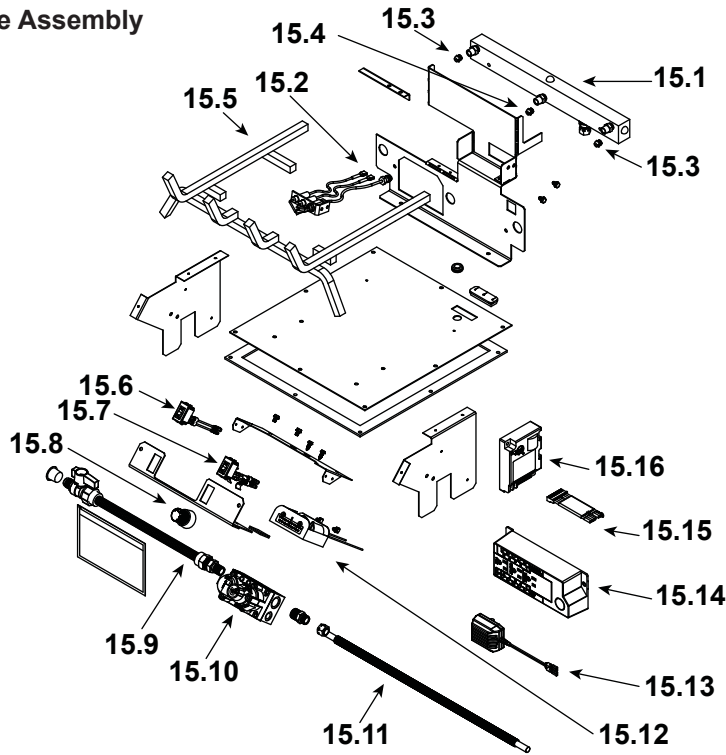

No one builds a better fire

Beginning Manufacturing Date: Dec 2014
Ending Manufacturing Date: Active

#15 Standing Pilot Valve Assembly

IMPORTANT: THIS IS DATED INFORMATION. Parts must be ordered from a dealer or distributor. **Hearth and Home Technologies does not sell directly to consumers.** Provide model number and serial number when requesting service parts from your dealer or distributor.

Stocked at Depot

ITEM	DESCRIPTION	Comments	(IPI) Post 5000	Stocked at Depot
15.1	Manifold Assembly		750-310A	Y
15.2	Pilot Assembly NG		SRV593-512	Y
	Pilot Assembly Propane		SRV593-513	Y
15.3	Log Orifice NG (#53A)		582-853	Y
	Log Orifice Propane (#64A)		582-864	Y
15.4	Orifice NG (#45A)		582-545	Y
	Orifice Propane (#56)		582-856	Y
15.5	Grate Assembly		750-360A	
15.6	On/Off Rocker Switch		750-556A	Y
15.7	Rocker Switch Assembly		060-521A	Y
15.8	Flame Control Knob		291-531	Y
15.9	Flex Ball Valve Assembly		SRV302-320	Y
15.10	Valve NG		750-500	Y
	Valve Propane		750-501	Y
15.11	Flexible Gas Connector		567-301A	Y
15.12	Battery Pack		SRV593-594	Y
15.13	3 Volt Transformer		SRV593-593	Y
15.14	Junction Box		SRV4021-013	Y
15.15	Module Wire Assembly		SRV593-590	Y
15.16	Module		593-592	Y

Additional service part numbers appear on following page.