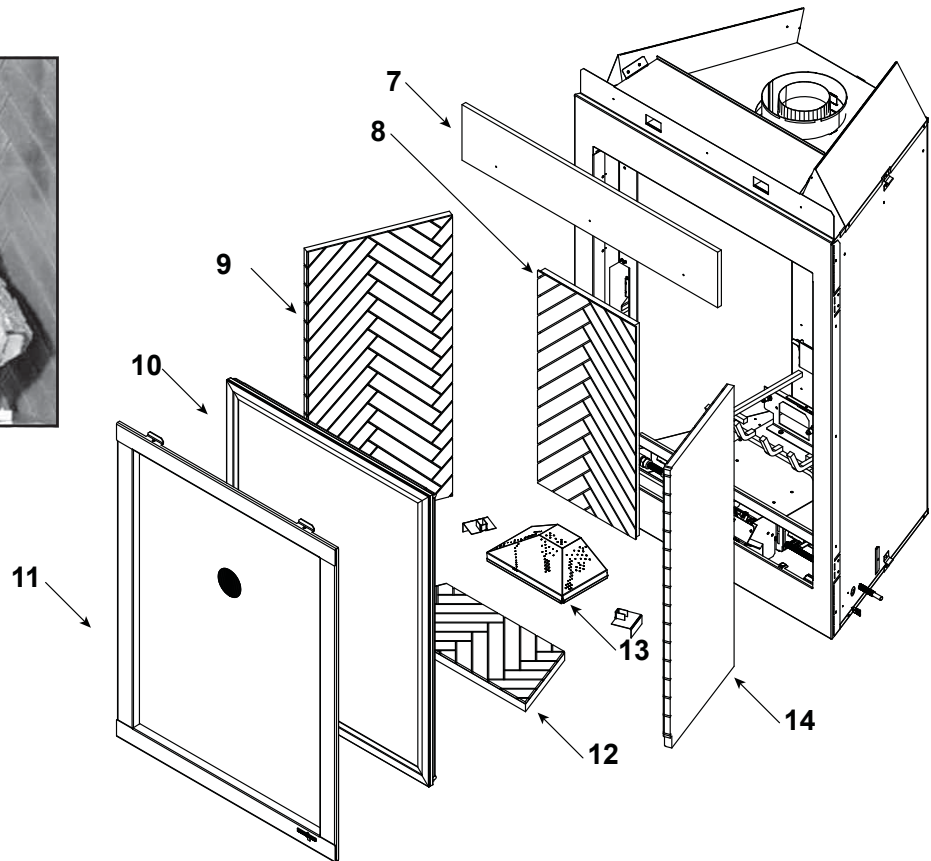

No one builds a better fire

Tall-in-the Wall Gas Fireplace - DV

Beginning Manufacturing Date: Dec 2014
Ending Manufacturing Date: Active

Log Set Assembly

IMPORTANT: THIS IS DATED INFORMATION. Parts must be ordered from a dealer or distributor. **Hearth and Home Technologies does not sell directly to consumers.** Provide model number and serial number when requesting service parts from your dealer or distributor.

Stocked at Depot

ITEM	DESCRIPTION	COMMENTS	PART NUMBER	
	Log Set Assembly		LOGS-EVEREST	Y
1	Log 1 (Back Log Not Shown)	Pre 5/15/16, Must order complete assembly	SRV750-703	
2	Log 2		SRV750-701A	
3	Log 3		SRV750-702A	
4	Log 4		SRV750-705	
5	Log 5		SRV750-706	
6	Log 6		SRV750-704	
7	Non Comb		2367-389	
8	Refractory, Back		SRV750-732	
9	Refractory, Left Side		SRV750-730	
10	Glass Door Assembly		GLA-EVEREST	Y
11	Decorative Front		SRV2367-031	
	Trim Door Mesh		2172-042	Y
12	Refractory, Base		SRV750-733	
13	Burner NG, Propane		750-175A	Y
14	Refractory, Right Side		SRV750-731	