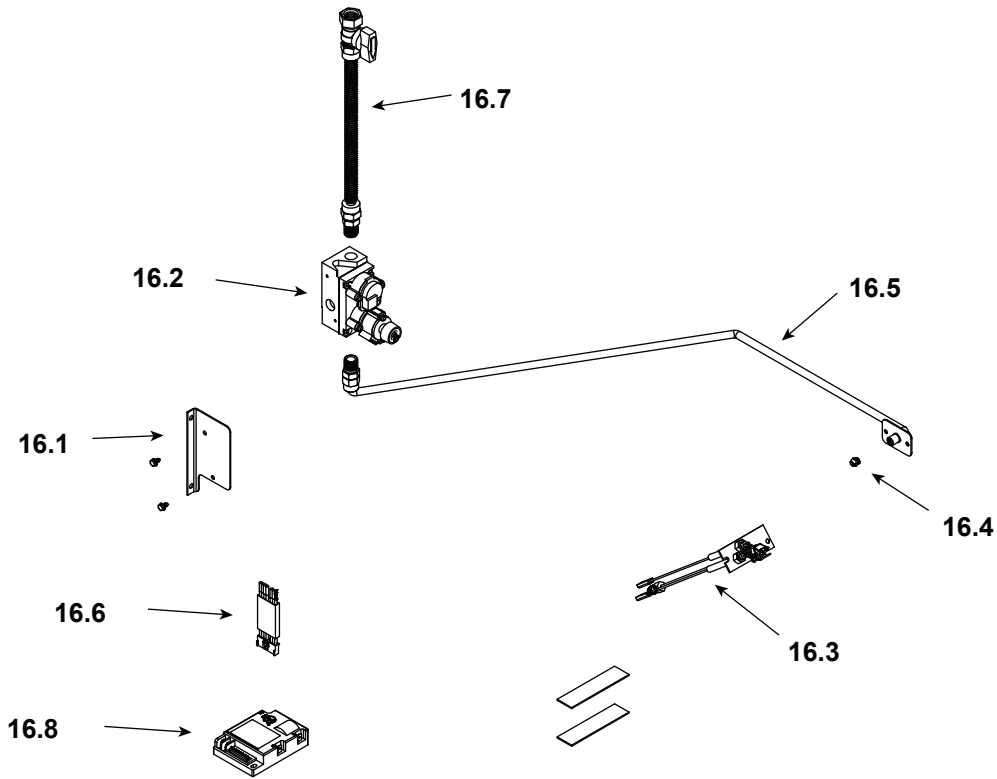

No one builds a better fire

Beginning Manufacturing Date: Sept 2003
Ending Manufacturing Date: May 2012

IPI Valve Assembly

IMPORTANT: THIS IS DATED INFORMATION. When requesting service or replacement parts for your appliance please provide model number and serial number. All parts listed in this manual may be ordered from an authorized dealer.

**Stocked
at Depot**

ITEM	DESCRIPTION	COMMENTS	PART NUMBER	
16.1	Valve Bracket	No longer available	2012-106	
16.2	Valve (NG)		750-500	Y
	Valve (LP)		750-501	Y
16.3	Pilot Assembly NG	Pre 002868727	SRV4021-730	Y
		Post 002868727	SRV2090-012	Y
	Pilot Assembly LP	Pre 002868727	SRV4021-731	Y
		Post 002868727	2090-013	Y
16.4	Burner Orifice (#30C) NG		582-830	Y
	Burner Orifice (#49C) LP		SRV582-849	Y
16.5	Flexible Gas Connector		2012-008	Y
16.6	Wire Assembly		SRV593-590	Y
16.7	Flex Ball Valve Assembly		SRV302-320	Y
16.8	Module		SRV593-592	Y

Additional service part numbers appear on following page.