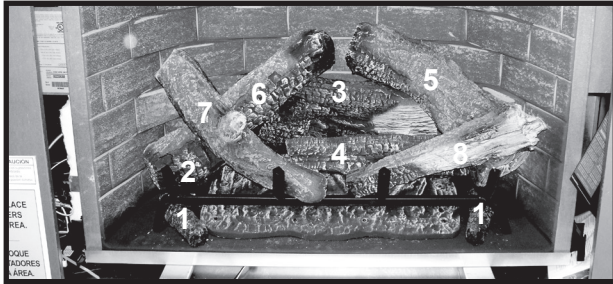

No one builds a better fire

36" Gas Fireplace - DV

Beginning Manufacturing Date: Sept 2003
Ending Manufacturing Date: May 2012

Log Set Assembly

IMPORTANT: THIS IS DATED INFORMATION. When requesting service or replacement parts for your appliance please provide model number and serial number. All parts listed in this manual may be ordered from an authorized dealer.