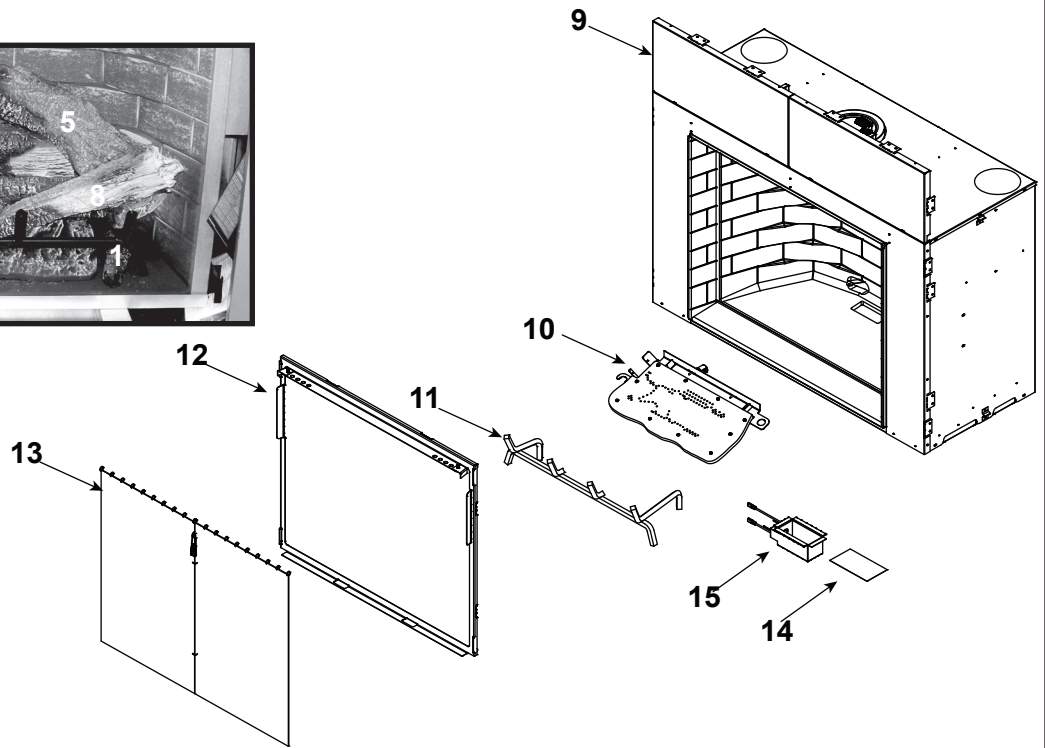

No one builds a better fire

36" Gas Fireplace - DV

Beginning Manufacturing Date: Sept 2003
Ending Manufacturing Date: May 2012

Log Set Assembly

IMPORTANT: THIS IS DATED INFORMATION. When requesting service or replacement parts for your appliance please provide model number and serial number. All parts listed in this manual may be ordered from an authorized dealer.

Stocked at Depot

ITEM	DESCRIPTION	COMMENTS	PART NUMBER	
	Log Set Assembly		LOGS-ESCAPE36HD	Y
1	Log 1 (Qty 2 req)	No longer available	SRV2012-081	
2	Log 2	No longer available	SRV2012-082	
3	Log 3	No longer available	SRV2012-083	
4	Log 4	No longer available	SRV2012-084	
5	Log 5	No longer available	SRV2012-085	
6	Log 6	No longer available	SRV2012-086	
7	Log 7	No longer available	SRV2012-087	
8	Log 8	No longer available	SRV2012-088	
9	Panel Metal	No longer available	2012-185	
10	Burner NG	Pre 002868727	SRV2012-013-NG	Y
		Post 002868727	2012-013	Y
	Burner LP	Pre 002868727	SRV2012-013-LP	Y
		Post 002868727	2012-013	Y
11	Log Grate	No longer available	2012-002	
12	Glass Door Assembly	No longer available	GLA-ESCAPE	
13	Mesh Assembly	No longer available	MESH-ESCAPE	
14	Orange Kapton Lens	No longer available	2012-114	
15	Light Socket Assembly	No longer available	2012-010	

Additional service part numbers appear on following page.