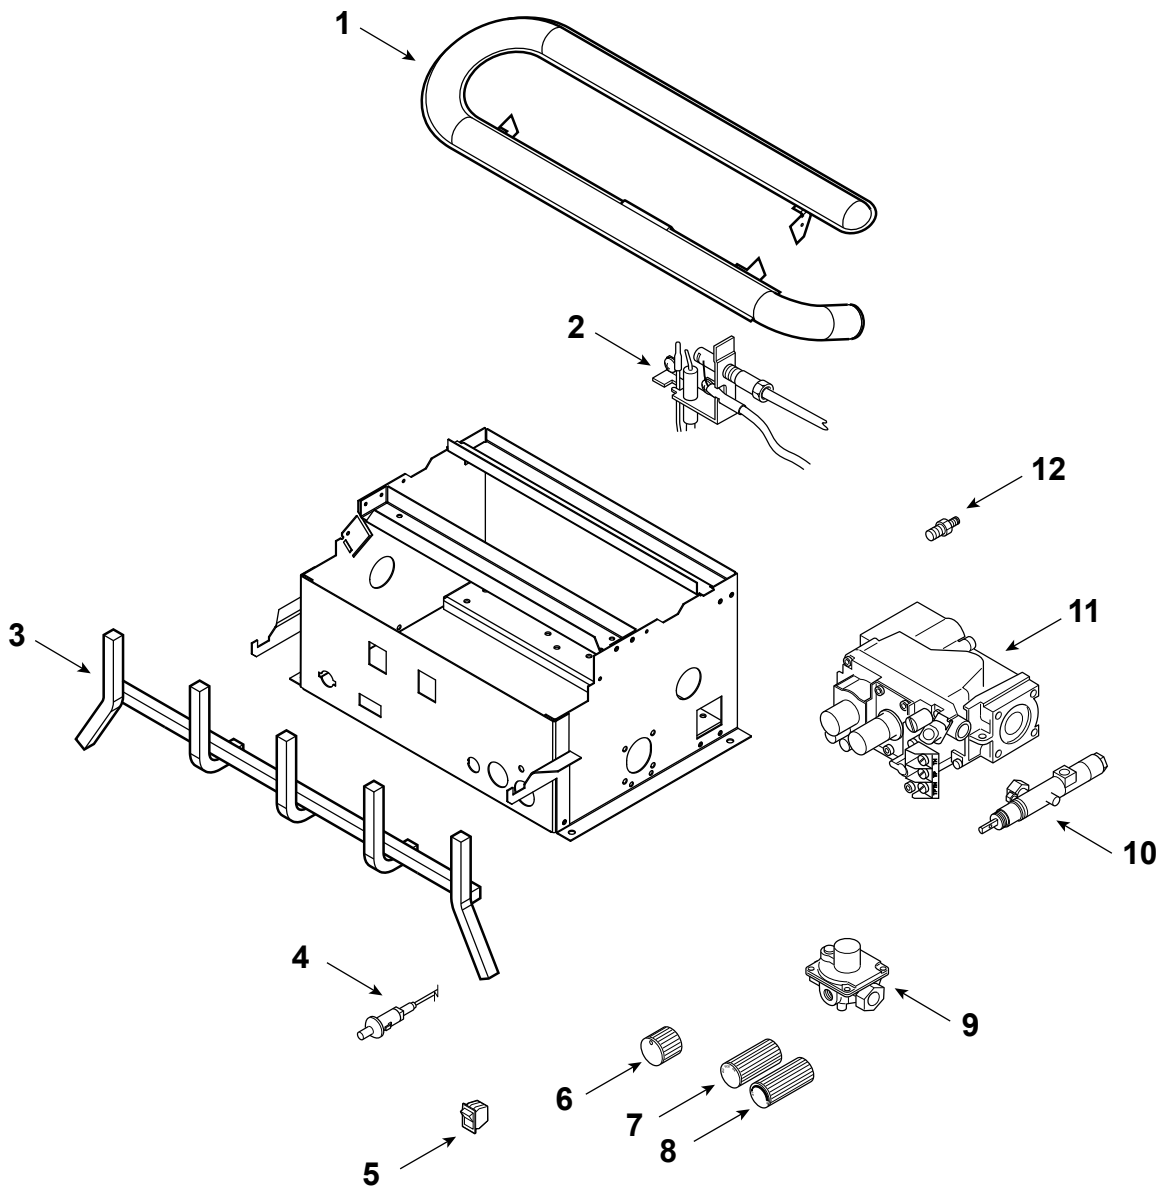

EYF24NM (Natural Gas Manual Control)  
EYF24NV (Natural Gas Millivolt Control)

EYF24PM (Propane Manual Control)  
EYF24PV (Propane Millivolt Control)

Part number list on following page.

Beginning Manufacturing Date: NA  
Ending Manufacturing Date: Active

Stocked at Depot

ITEM	DESCRIPTION	COMMENTS	PART NUMBER	
				
13	Log Assembly, 24" Mountain Oak Ceramic Fiber (Required to complete burner assembly, Sold seperately)	No longer available	EYF24-F	
13.1	Main Log		65D0006K	
13.2	Front Log		65D1030K	
13.3	Top Left Log		65D0008K	
13.4	Top Right Log		65D0009K	
				
14	Log Assembly (Required to complete burner assembly, Sold seperately)	24" Mountian Oak Cement Log	EYF24-R	
		30" Mountain Oak	EYF30-R	
14.1	Front Log	24"	65D1033K	
		30"	65D1501K	
14.2	Top Left Log	24"	65D1035K	
		30"	65D1035K	
14.3	Top Right Log	24"	65D1034K	
		30"	65D1034K	
14.4	Rear Log	24"	65D1031K	
		30"	65D1031K	
14.5	Middle Log	24"	65D1032K	
		30"	65D1500K	