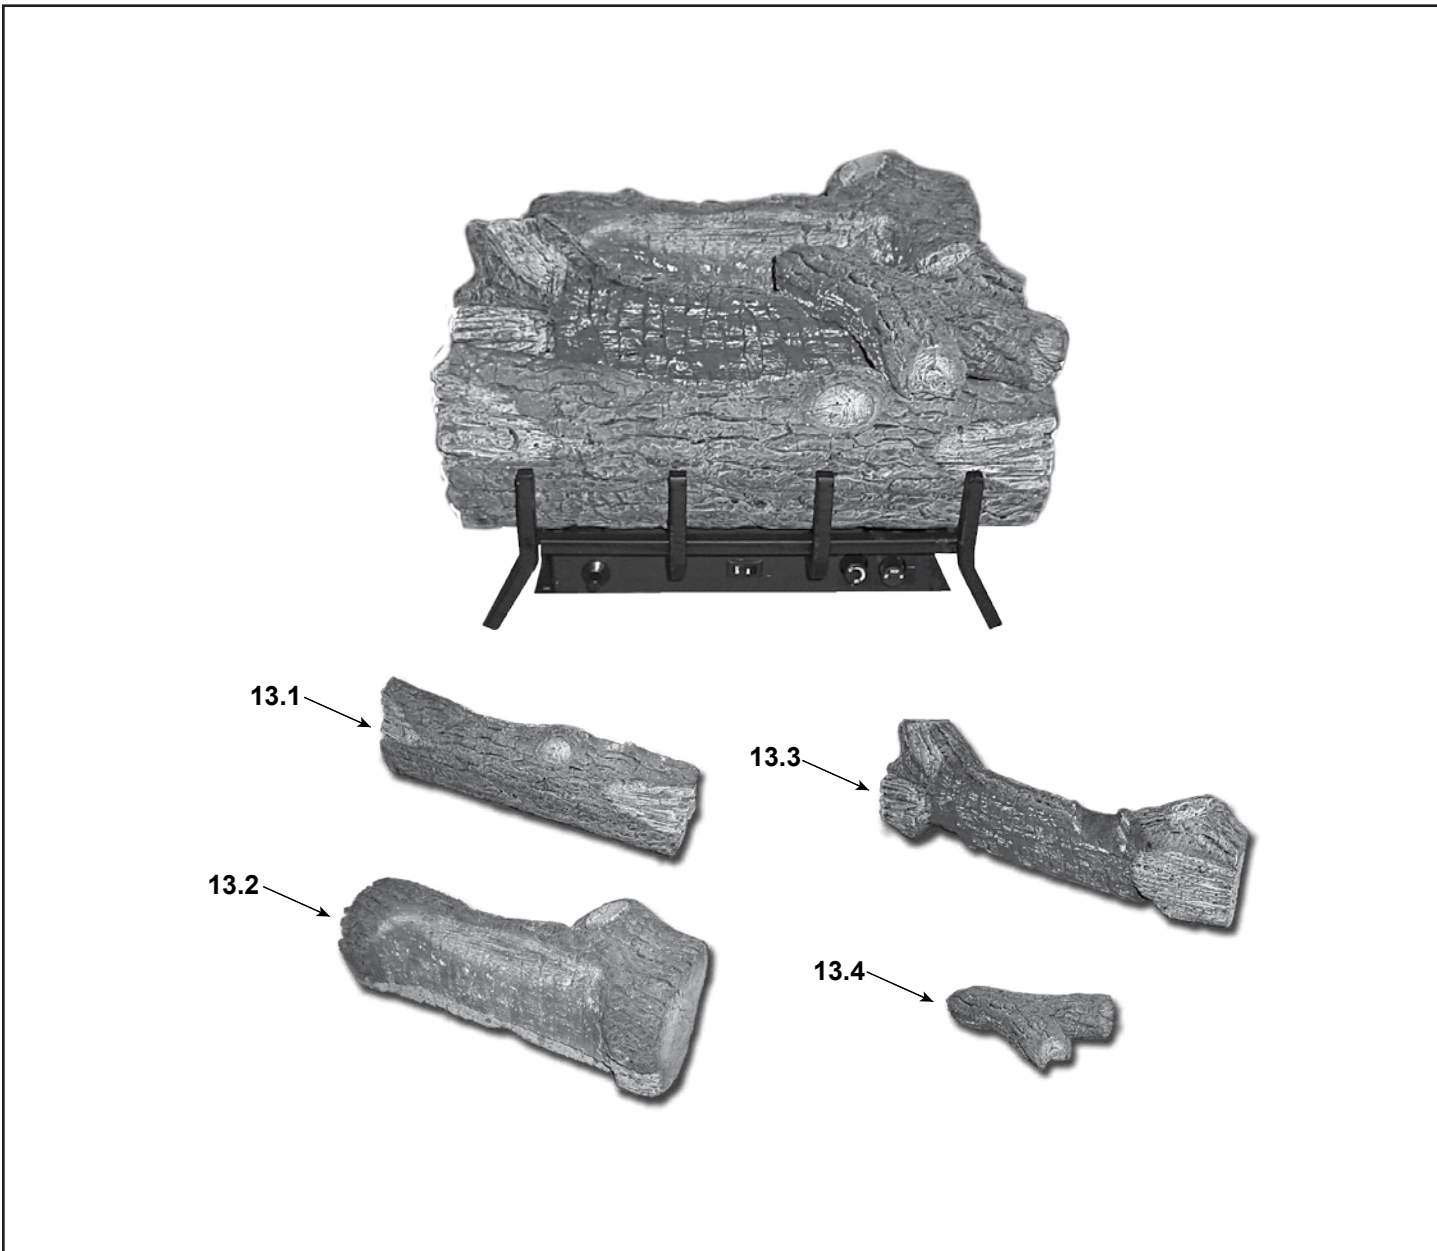

EYF18NM (Natural Gas Manual Control)
EYF18NV (Natural Gas Millivolt Control)

EYF18PM (Propane Manual Control)
EYF18PV (Propane Millivolt Control)

Part number list on following page.

IMPORTANT: THIS IS DATED INFORMATION. Parts must be ordered from a dealer or distributor. **Hearth and Home Technologies does not sell directly to consumers.** Provide model number and serial number when requesting service parts from your dealer or distributor.

Stocked at Depot

ITEM	DESCRIPTION	COMMENTS	PART NUMBER	
13	Log Assembly (Required to complete burner assembly, Sold seperately)	18" Mountain Oak	EYF18-R	
13.1	Front Log		65D1038K	
13.2	Rear Log		65D1036K	
13.3	Middle Log		65D1037K	
13.4	Top Log		65D1039K	