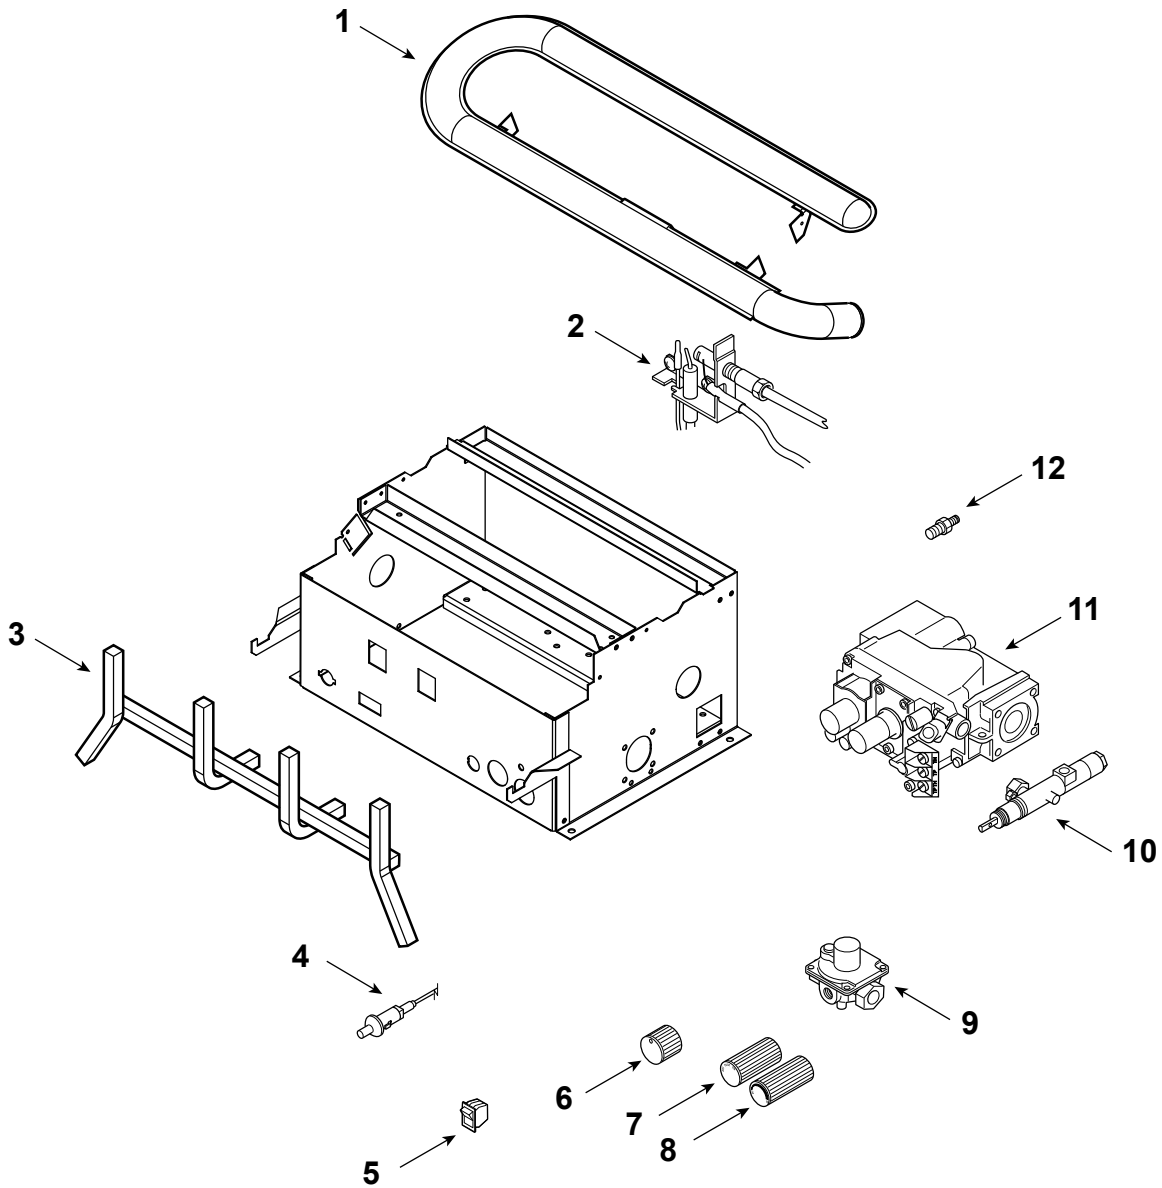

EYF18NM (Natural Gas Manual Control)
EYF18NV (Natural Gas Millivolt Control)

EYF18PM (Propane Manual Control)
EYF18PV (Propane Millivolt Control)

Part number list on following page.

IMPORTANT: THIS IS DATED INFORMATION. Parts must be ordered from a dealer or distributor. **Hearth and Home Technologies does not sell directly to consumers.** Provide model number and serial number when requesting service parts from your dealer or distributor.

Stocked at Depot

ITEM	DESCRIPTION	COMMENTS	PART NUMBER	
13	Log Assembly (Required to complete burner assembly, Sold seperately)	18" Mountain Oak	EYF18-R	
13.1	Front Log		65D1038K	
13.2	Rear Log		65D1036K	
13.3	Middle Log		65D1037K	
13.4	Top Log		65D1039K	