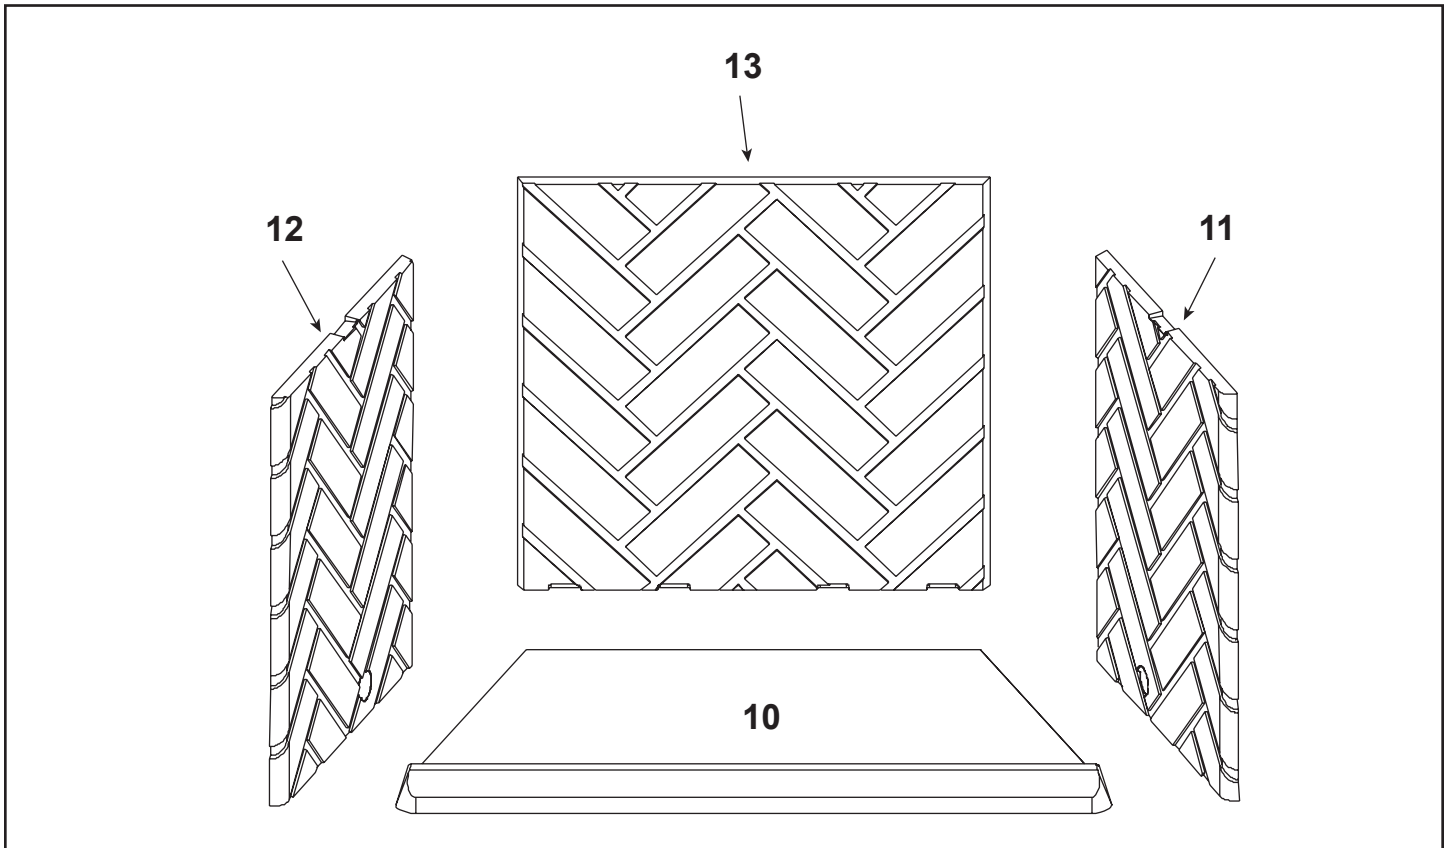

Stocked at Depot

ITEM	DESCRIPTION	COMMENTS	PART NUMBER	
1	Starter Section Assembly		22072B	Y
2	Damper Blade Assembly		SRV29964	
3	Damper Control		SRV20549	
	Damper Weight		SRV19785	
4	Rear Top Standoff	Qty 2 req	19228	
5	Front Top Standoff	Qty 2 req	SRV11864	
6	Side Trim	Qty 2 req	SRV31326BK	
7	Smoke Shield		SRV35407	Y
	Rear Smoke Shelf	No longer available	35597	
8	Grate		GR38	Y
9	Firescreen Assembly	Qty 2 req	29958	Y
	Firescreen Handle	No longer available	4021-149	
	Firescreen Rod	Qty 2 req	SRV28404	Y