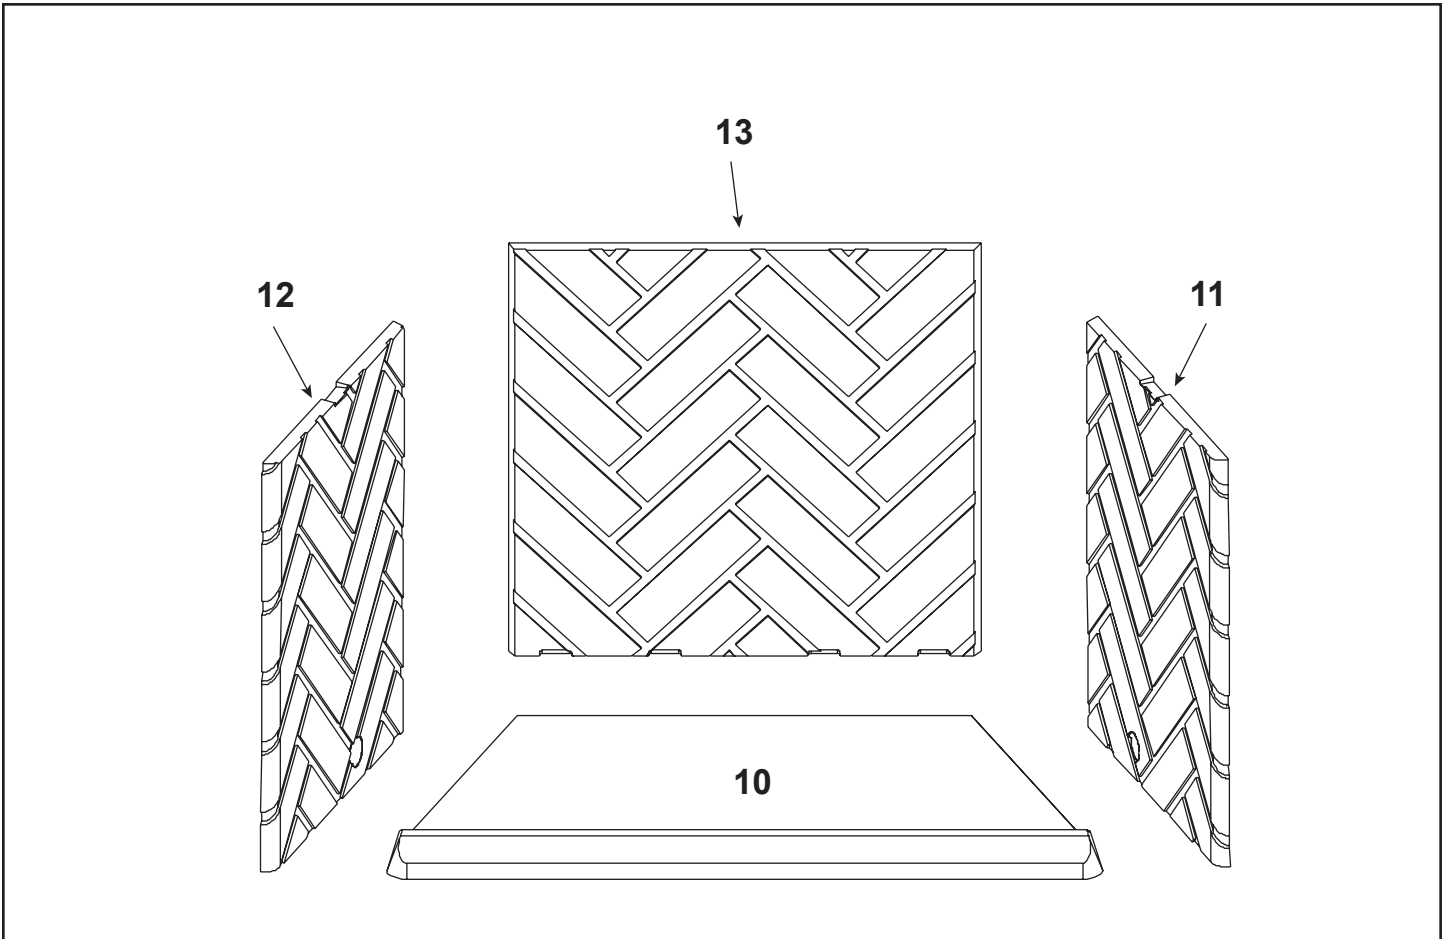

**Stocked at Depot**

| ITEM | DESCRIPTION              | COMMENTS            | PART NUMBER |   |
|------|--------------------------|---------------------|-------------|---|
| 1    | Starter Section Assembly |                     | 22072B      | Y |
| 2    | Damper Blade Assembly    |                     | SRV29964    |   |
| 3    | Damper Control           |                     | SRV20549    |   |
|      | Damper Weight            |                     | SRV19785    |   |
| 4    | Rear Top Standoff        | Qty 2 req           | 19228       |   |
| 5    | Front Top Standoff       | Qty 2 req           | SRV11864    |   |
| 6    | Side Trim                | Qty 2 req           | SRV31326BK  |   |
| 7    | Smoke Shield             |                     | 32949       | Y |
| 8    | Grate                    |                     | GR37        |   |
| 9    | Firescreen Assembly      | Qty 2 req           | 33699       | Y |
|      | Firescreen Handle        | No longer available | 4021-149    |   |
|      | Firescreen Rod           | Qty 2 req           | SRV12052    | Y |