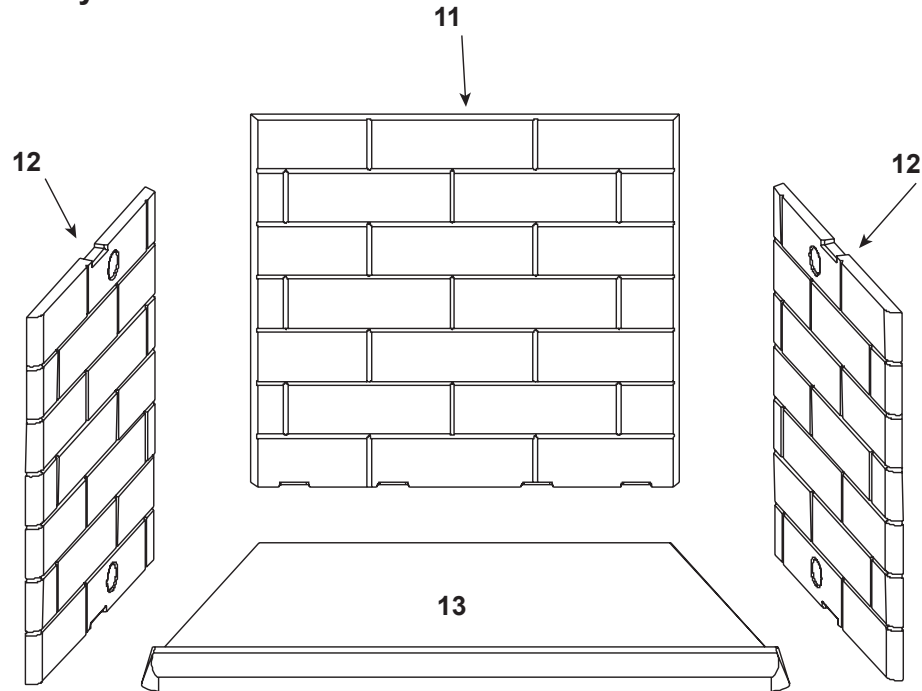

No one builds a better fire

Beginning Manufacturing Date: Sept 2000
Ending Manufacturing Date: April 2023

Traditional Refractory

IMPORTANT: THIS IS DATED INFORMATION. Parts must be ordered from a dealer or distributor. **Hearth and Home Technologies does not sell directly to consumers.** Provide model number and serial number when requesting service parts from your dealer or distributor.

Stocked
at Depot

ITEM	DESCRIPTION	COMMENTS	PART NUMBER	
11	Brick Refractory - Back		SRV28394	
12	Brick Refractory - Left/Right Side	Qty. 2 req	SRV28393	
13	Brick Refractory - Hearth		SRV28391	
	Top / Bottom Front Face	Overlay	SRV29902BK	
	Side Column (Left and Right)	Overlay	SRV29899BK	
	Glass Support, Top / Bottom	Overlay	SRV30569BK	
	Damper Repair Kit		SRV4010-001	
	Door Pivot Clip	Qty. 2 req	SRV31527	
	Door Track		SRV15427	
	Firescreen Rod	Qty. 2 req	SRV4010-102	Y
	Junction Box Cover Plate	Qty. 3 req	SRV26548	
	Junction Box Kit		JK9	Y
	Nailing Flange	Qty. 4 req	31190	
	Drywall Flange		28388	
	Refractory Retainer	Qty. 3 req	SRV11847	
	Smoke Shield Extension Kit		35397	
	Strip Protector	Qty. 2 req	SRV18320	
	Touch-up Paint		71479