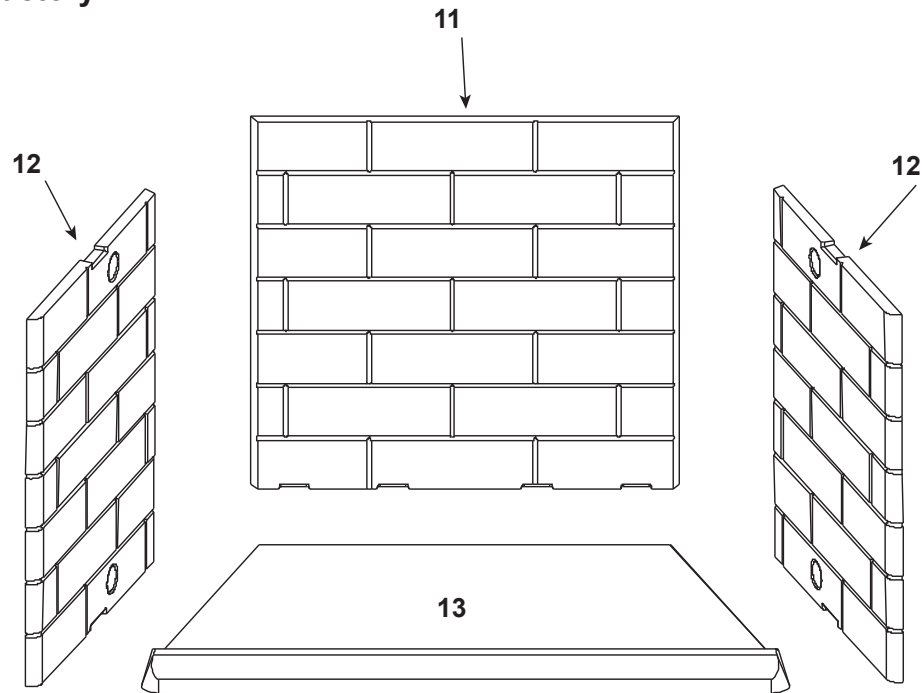

No one builds a better fire

Beginning Manufacturing Date: Sept 2000

Ending Manufacturing Date: Active

Traditional Refractory

IMPORTANT: THIS IS DATED INFORMATION. Parts must be ordered from a dealer or distributor. **Hearth and Home Technologies does not sell directly to consumers.** Provide model number and serial number when requesting service parts from your dealer or distributor.

Stocked at Depot

ITEM	DESCRIPTION	COMMENTS	PART NUMBER	
11	Brick Refractory - Back		28394	
12	Brick Refractory - Left/Right Side	Qty. 2 req	28393	
13	Brick Refractory - Hearth		28391	
	Top / Bottom Front Face	Overlay	SRV29901BK	
	Side Column (Left and Right)	Overlay	SRV29899BK	
	Glass Support, Top / Bottom	Overlay	SRV30568BK	
	Damper Repair Kit		4010-001	
	Door Pivot Clip	Qty. 2 req	SRV31527	
	Door Track		SRV15427	
	Firescreen Rod	Qty. 2 req	SRV4010-102	Y
	Junction Box Cover Plate	Qty. 3 req	SRV26548	
	Junction Box Kit		JK9	Y
	Nailing Flange	Qty. 4 req	31190	
	Drywall Flange		28388	
	Refractory Retainer	Qty. 3 req	SRV11847	
	Smoke Shield Extension Kit		35397	
	Strip Protector	Qty. 2 req	SRV18320	
	Touch-up Paint		71479