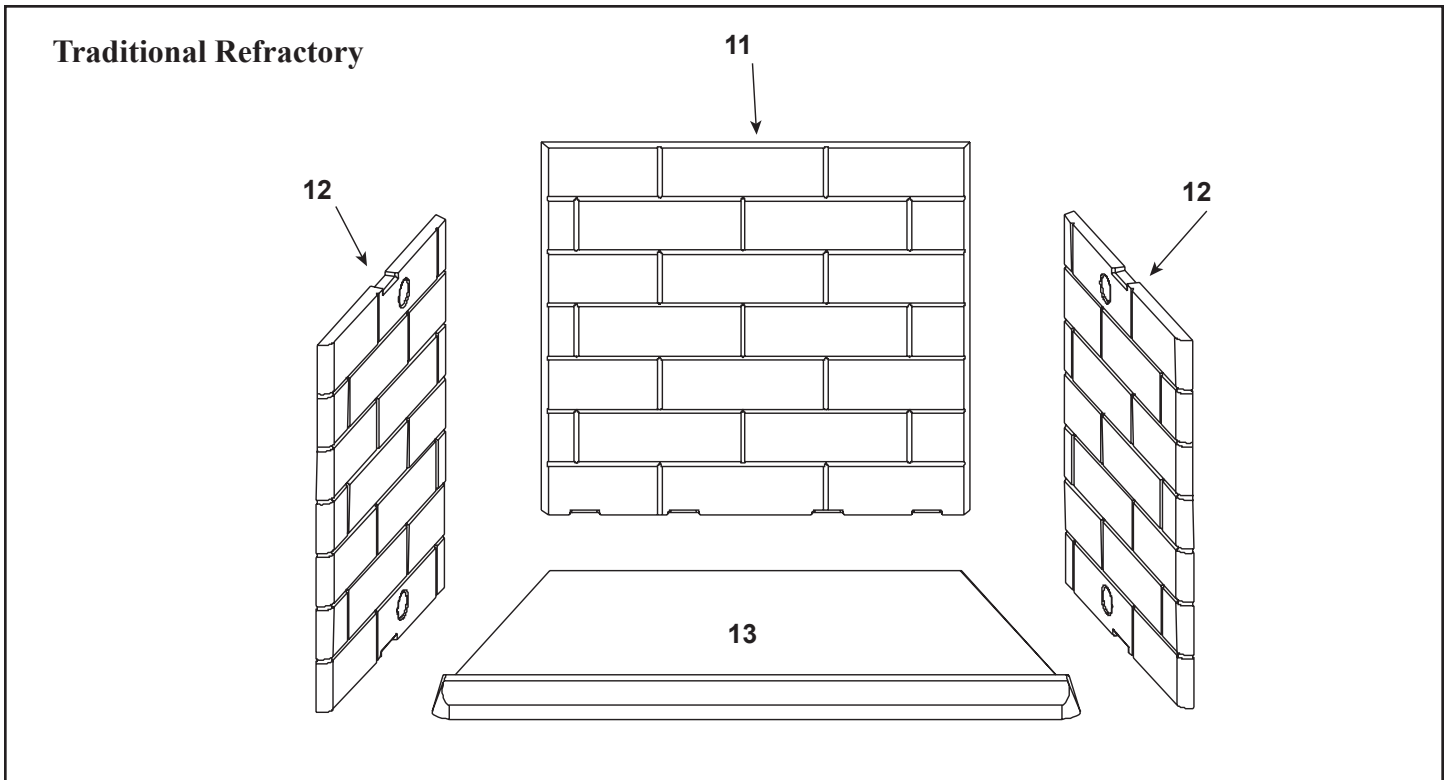

No one builds a better fire

Beginning Manufacturing Date: Aug 1999

Ending Manufacturing Date: Active

IMPORTANT: THIS IS DATED INFORMATION. Parts must be ordered from a dealer or distributor. **Hearth and Home Technologies does not sell directly to consumers.** Provide model number and serial number when requesting service parts from your dealer or distributor.

Stocked at Depot

ITEM	DESCRIPTION	COMMENTS	PART NUMBER	
11	Traditional Brick Back Refractory	Pre 34/98	29245	
		Post 34/98	SRV29992	
12	Traditional Brick Side Refractory	Qty 2 req	SRV28393	
13	Traditional Brick Hearth Refractory	Pre 34/98	29244	
		Post 34/98	SRV29993	
	Top / Bottom Front Face	Overlay	SRV29901BK	
	Side Column (Left and Right)	Overlay	SRV29899BK	
	Glass Support, Top / Bottom	Overlay	SRV30568BK	
	Damper Repair Kit		SRV4010-001	
	Door Pivot Clip	Qty 2 req	SRV31527	
	Door Track		SRV15425	
	Exterior Touch-up Paint		71479	
	Firescreen Rod	Qty 2 req	SRV12052	Y
	Junction Box Cover Plate	Qty 3 req	SRV26548	
	Junction Box Kit		JK9	Y
	Nailing Flange	Qty 4 req	31190	
	Drywall Flange		29238	
	Refractory Retainer	Qty 3 req	SRV11847	
	Smoke Diverter		30559	
	Strip Protector	Qty 2 req	SRV18320