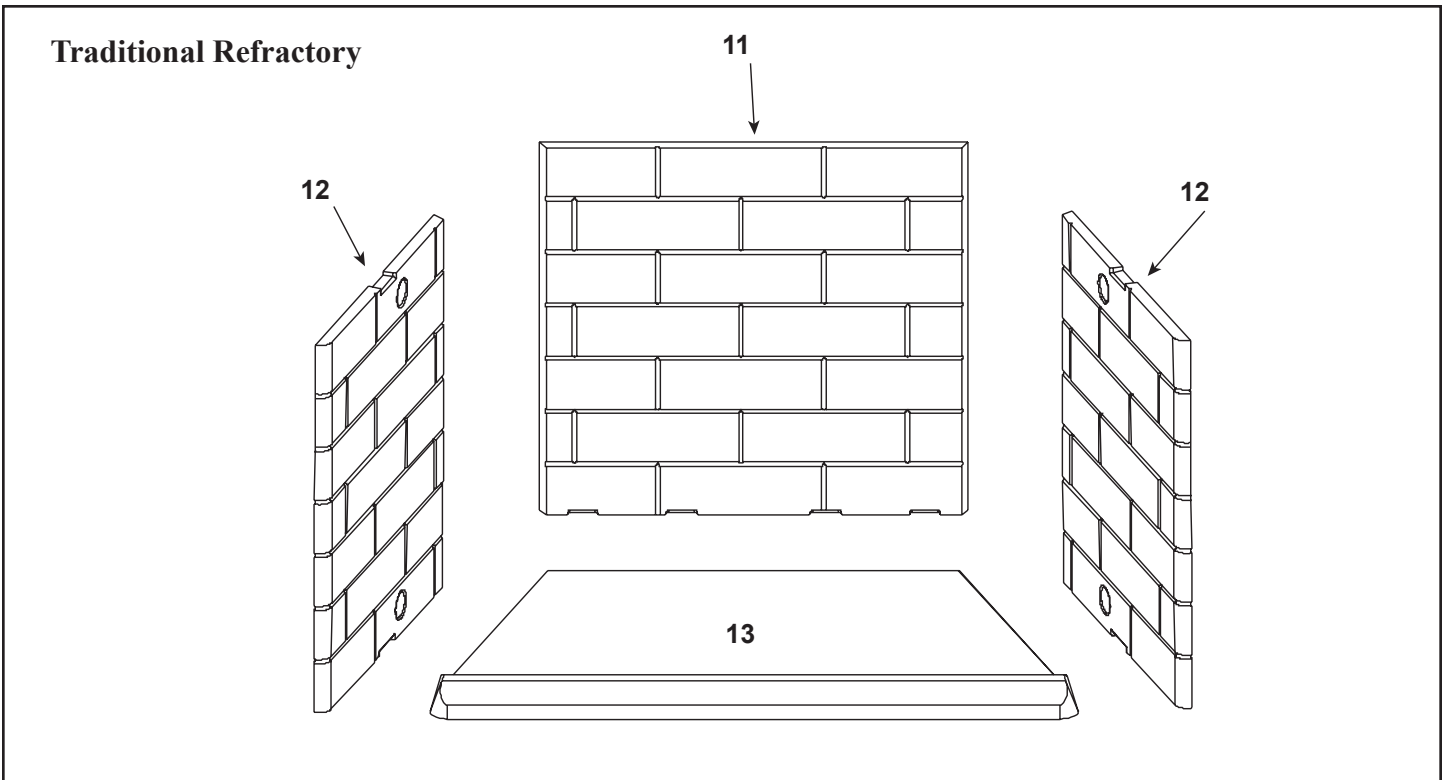

No one builds a better fire

Beginning Manufacturing Date: Aug 1999

Ending Manufacturing Date: Active

IMPORTANT: THIS IS DATED INFORMATION. Parts must be ordered from a dealer or distributor. **Hearth and Home Technologies does not sell directly to consumers.** Provide model number and serial number when requesting service parts from your dealer or distributor.

Stocked at Depot

ITEM	DESCRIPTION	COMMENTS	PART NUMBER	
11	Traditional Brick Back Refractory	Pre 34/98	29245	
		Post 34/98	SRV29992	
12	Traditional Brick Side Refractory	Qty 2 req	SRV28393	
13	Traditional Brick Hearth Refractory	Pre 34/98	29244	
		Post 34/98	SRV29993	
	Top / Bottom Front Face	Overlay	SRV29901BK	
	Side Column (Left and Right)	Overlay	SRV29899BK	
	Glass Support, Top / Bottom	Overlay	SRV30568BK	
	Damper Repair Kit		4010-001	
	Door Pivot Clip	Qty 2 req	SRV31527	
	Door Track		SRV15425	
	Exterior Touch-up Paint		71479	
	Firescreen Rod	Qty 2 req	12052	Y
	Junction Box Cover Plate	Qty 3 req	SRV26548	
	Junction Box Kit		JK9	Y
	Nailing Flange	Qty 4 req	31190	
	Drywall Flange		29238	
	Refractory Retainer	Qty 3 req	SRV11847	
	Smoke Diverter		30559	
	Strip Protector	Qty 2 req	SRV18320