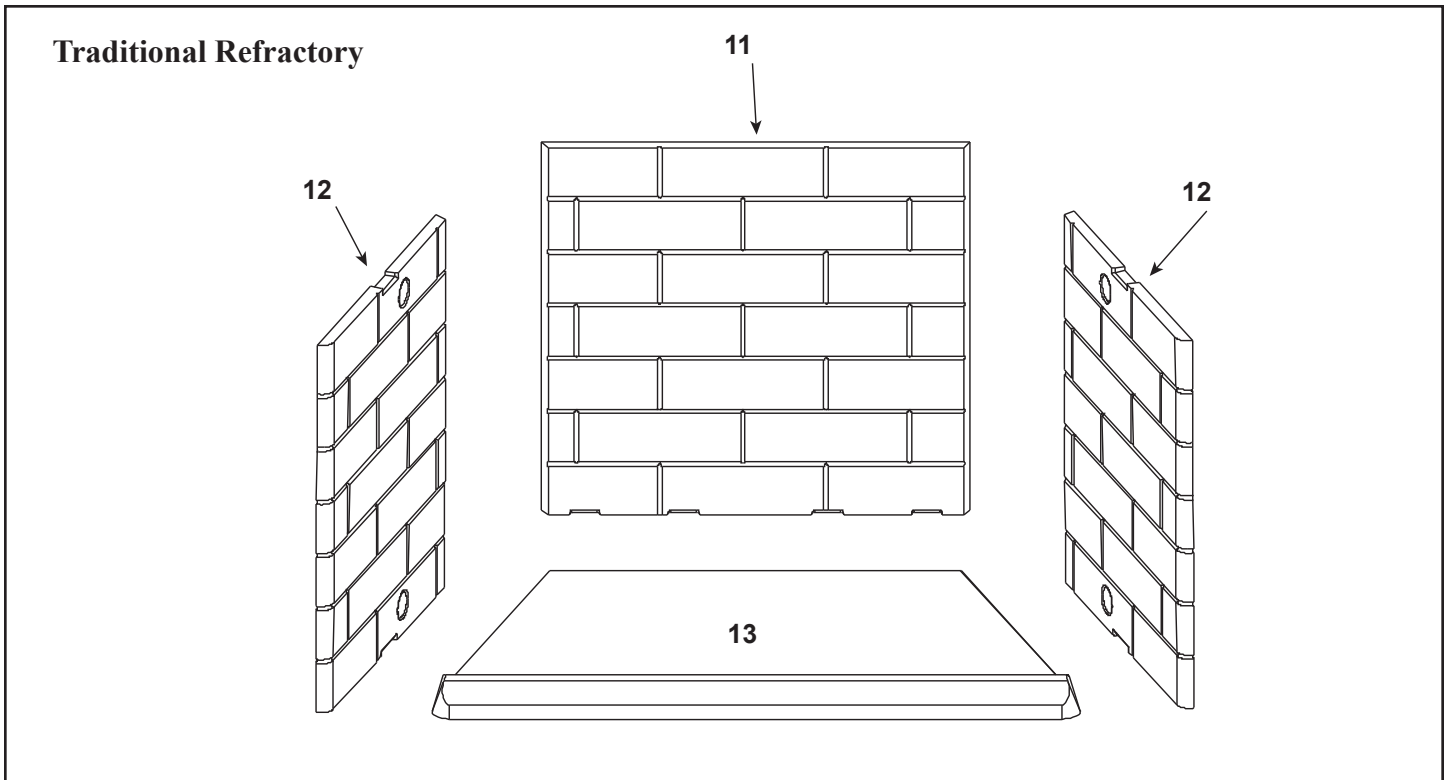

No one builds a better fire

Beginning Manufacturing Date: Aug 1999

Ending Manufacturing Date: Active

IMPORTANT: THIS IS DATED INFORMATION. Parts must be ordered from a dealer or distributor. **Hearth and Home Technologies does not sell directly to consumers.** Provide model number and serial number when requesting service parts from your dealer or distributor.

Stocked at Depot

ITEM	DESCRIPTION	COMMENTS	PART NUMBER	
11	Traditional Brick Back Refractory	Pre 34/98	29245	
		Post 34/98	29992	
12	Traditional Brick Side Refractory	Qty 2 req	28393	
13	Traditional Brick Hearth Refractory	Pre 34/98	29244	
		Post 34/98	29993	
	Top / Bottom Front Face	Overlay	SRV29901BK	
	Side Column (Left and Right)	Overlay	SRV29899BK	
	Glass Support, Top / Bottom	Overlay	SRV30568BK	
	Damper Repair Kit		4010-001	
	Door Pivot Clip	Qty 2 req	SRV31527	
	Door Track		SRV15425	
	Exterior Touch-up Paint		71479	
	Firescreen Rod	Qty 2 req	12052	Y
	Junction Box Cover Plate	Qty 3 req	SRV26548	
	Junction Box Kit		JK9	Y
	Nailing Flange	Qty 4 req	31190	
	Drywall Flange		29238	
	Refractory Retainer	Qty 3 req	SRV11847	
	Smoke Diverter		30559	
	Strip Protector	Qty 2 req	SRV18320