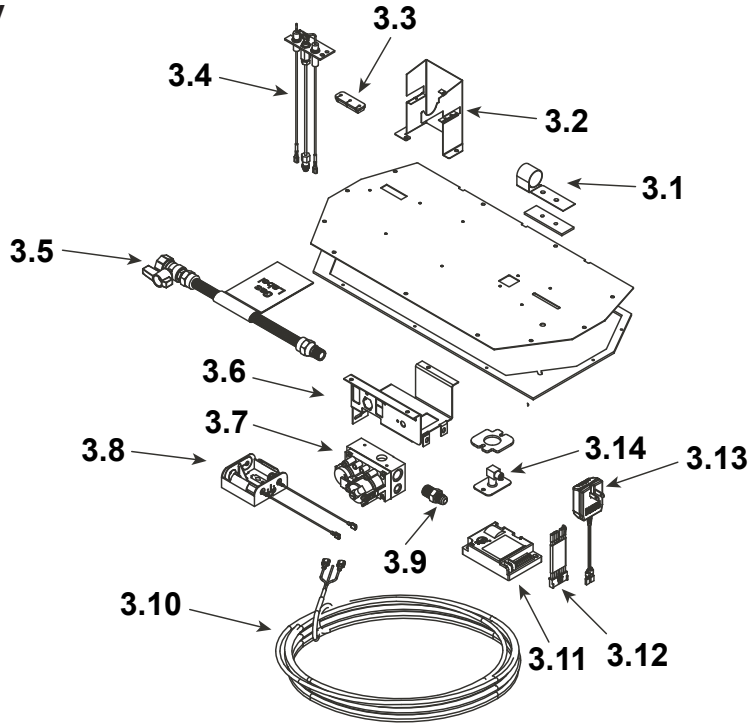

#3 Valve Assembly

IMPORTANT: THIS IS DATED INFORMATION. Parts must be ordered from a dealer or distributor. **Hearth and Home Technologies does not sell directly to consumers.** Provide model number and serial number when requesting service parts from your dealer or distributor.

Stocked at Depot

ITEM	DESCRIPTION	COMMENTS	PART NUMBER	
3.1	Shutter Bracket Assembly		2118-121	Y
3.2	Pilot Bracket		2297-112	
3.3	3-Hole Grommet		SRV2118-420	
3.4	Pilot Assembly NG		SRV2090-012	Y
	Pilot Assembly Propane		2090-013	Y
	Pilot Tube		SRV485-301	Y
3.5	Flex Ball Valve Assembly		SRV302-320	Y
3.6	Valve Bracket		2118-104	
3.7	Valve NG		750-500	Y
	Valve Propane		750-501	Y
3.8	Battery Pack		SRV593-594	Y
3.9	Male Connector	Pkg of 5	303-315/5	Y
3.10	Thermostat Wire Assembly		SRV2118-170	Y
3.11	Module		SRV593-592	Y
3.12	Module Wire Assembly		SRV593-590	Y
3.13	3 Volt Transformer		SRV593-593	Y
3.14	Flexible Gas Connector		SRV7000-156	Y
	Male-Male 2" Junper Wire		SRV2012-206	Y
	Orifice NG (#42)		582-842	Y
	Orifice Propane (#54)		SRV582-854	Y

Additional service part numbers appear on following page.