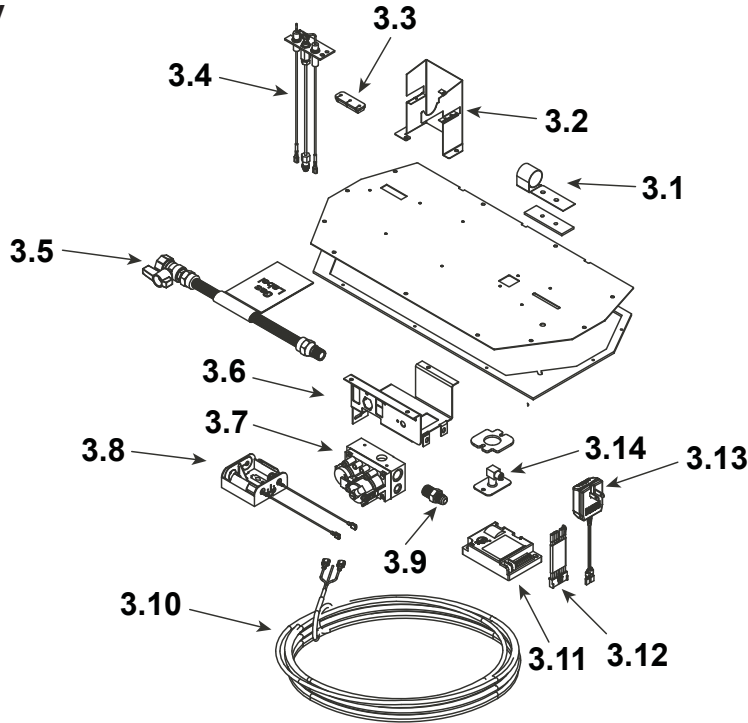

#3 Valve Assembly

IMPORTANT: THIS IS DATED INFORMATION. Parts must be ordered from a dealer or distributor. **Hearth and Home Technologies does not sell directly to consumers.** Provide model number and serial number when requesting service parts from your dealer or distributor.

Stocked at Depot

ITEM	DESCRIPTION	COMMENTS	PART NUMBER	Stocked at Depot
3.1	Shutter Bracket Assembly		2118-121	Y
3.2	Pilot Bracket		2297-112	
3.3	3-Hole Grommet		SRV2118-420	
3.4	Pilot Assembly NG		SRV2090-012	Y
	Pilot Assembly Propane		2090-013	Y
	Pilot Tube		SRV485-301	Y
3.5	Flex Ball Valve Assembly		SRV302-320	Y
3.6	Valve Bracket		2118-104	
3.7	Valve NG		750-500	Y
	Valve Propane		750-501	Y
3.8	Battery Pack		SRV593-594	Y
3.9	Male Connector	Pkg of 5	303-315/5	Y
3.10	Thermostat Wire Assembly		SRV2118-170	Y
3.11	Module		593-592	Y
3.12	Module Wire Assembly		SRV593-590	Y
3.13	3 Volt Transformer		SRV593-593	Y
3.14	Flexible Gas Connector		SRV7000-156	Y
	Male-Male 2" Junper Wire		2012-206	Y
	Orifice NG (#42)		582-842	Y
	Orifice Propane (#54)		SRV582-854	Y

Additional service part numbers appear on following page.