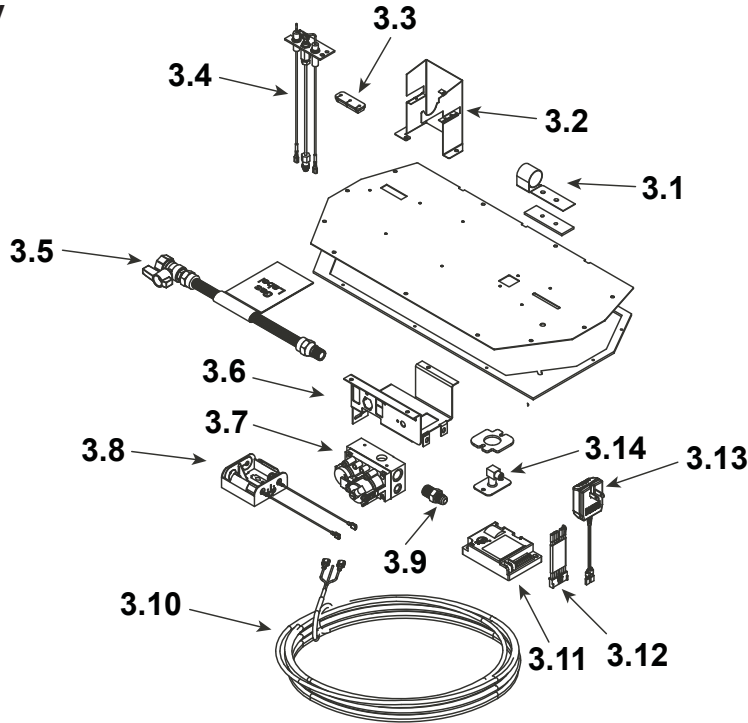

Stocked at Depot

ITEM	DESCRIPTION	COMMENTS	PART NUMBER	
	Ceramic Stones		STONES-FUSION	Y
1	Burner NG, Propane		2298-105	Y
2	Burner Leg		2297-103	
3	Valve Assembly		See Following Page	
4	Base pan		2298-017	
5	Glass Door Assembly		GLA-750TR	Y
6	Junction Box		SRV4021-013	Y
7	Elbow Heat Shield		385-290	

Additional service part numbers appear on following page.

#3 Valve Assembly

IMPORTANT: THIS IS DATED INFORMATION. Parts must be ordered from a dealer or distributor. **Hearth and Home Technologies does not sell directly to consumers.** Provide model number and serial number when requesting service parts from your dealer or distributor.

Stocked at Depot

ITEM	DESCRIPTION	COMMENTS	PART NUMBER	
3.1	Shutter Bracket Assembly		2118-121	Y
3.2	Pilot Bracket		2297-112	
3.3	3-Hole Grommet		SRV2118-420	
3.4	Pilot Assembly NG		SRV2090-012	Y
	Pilot Assembly Propane		2090-013	Y
	Pilot Tube		SRV485-301	Y
3.5	Flex Ball Valve Assembly		SRV302-320	Y
3.6	Valve Bracket		2118-104	
3.7	Valve NG		750-500	Y
	Valve Propane		750-501	Y
3.8	Battery Pack		SRV593-594	Y
3.9	Male Connector	Pkg of 5	303-315/5	Y
3.10	Thermostat Wire Assembly		SRV2118-170	Y
3.11	Module		SRV593-592	Y
3.12	Module Wire Assembly		SRV593-590	Y
3.13	3 Volt Transformer		SRV593-593	Y
3.14	Flexible Gas Connector		SRV7000-156	Y
	Male-Male 2" Junper Wire		2012-206	Y
	Orifice NG (#42)		582-842	Y
	Orifice Propane (#54)		SRV582-854	Y