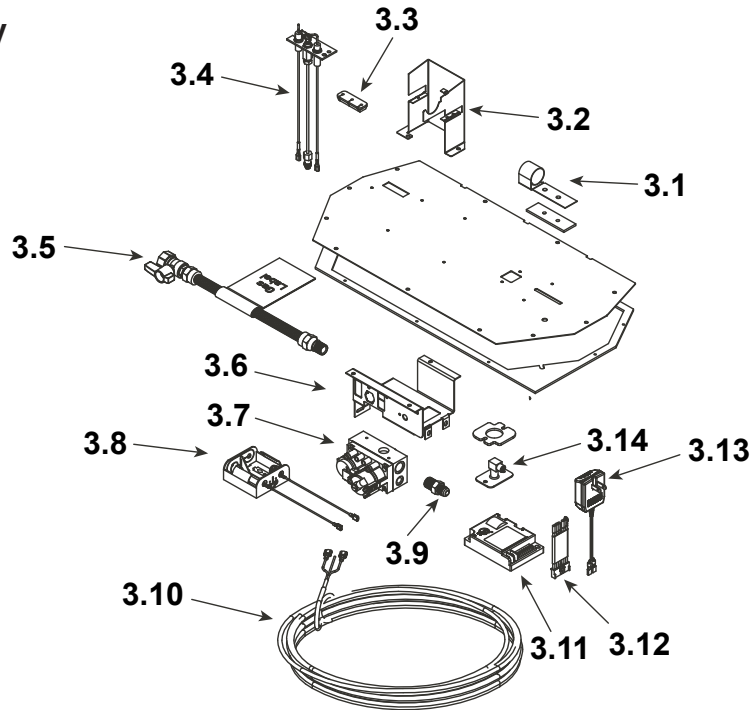

#3 Valve Assembly

IMPORTANT: THIS IS DATED INFORMATION. Parts must be ordered from a dealer or distributor. **Hearth and Home Technologies does not sell directly to consumers.** Provide model number and serial number when requesting service parts from your dealer or distributor.

**Stocked
at Depot**

ITEM	DESCRIPTION	COMMENTS	PART NUMBER	
3.1	Shutter Bracket Assembly		2118-121	Y
3.2	Pilot Bracket		2297-112	
3.3	3-Hole Grommet		SRV2118-420	
3.4	Pilot Assembly NG		SRV2090-012	Y
	Pilot Assembly Propane		2090-013	Y
	Pilot Tube		SRV485-301	Y
3.5	Flex Ball Valve Assembly		SRV302-320	Y
3.6	Valve Bracket		2118-104	
3.7	Valve NG		750-500	Y
	Valve Propane		750-501	Y
3.8	Battery Pack		SRV593-594	Y
3.9	Male Connector	Pkg of 5	303-315/5	Y
3.10	Thermostat Wire Assembly		SRV2118-170	Y
3.11	Module		SRV593-592	Y
3.12	Module Wire Assembly		SRV593-590	Y
3.13	3 Volt Transformer		SRV593-593	Y
3.14	Flexible Gas Connector		SRV7000-156	Y
	Male-Male 2" Jumper Wires		2012-206	Y
	Orifice NG (#45)		SRV582-845	Y
	Orifice Propane (1.25 mm)		582-8125	Y

Additional service part numbers appear on following page.