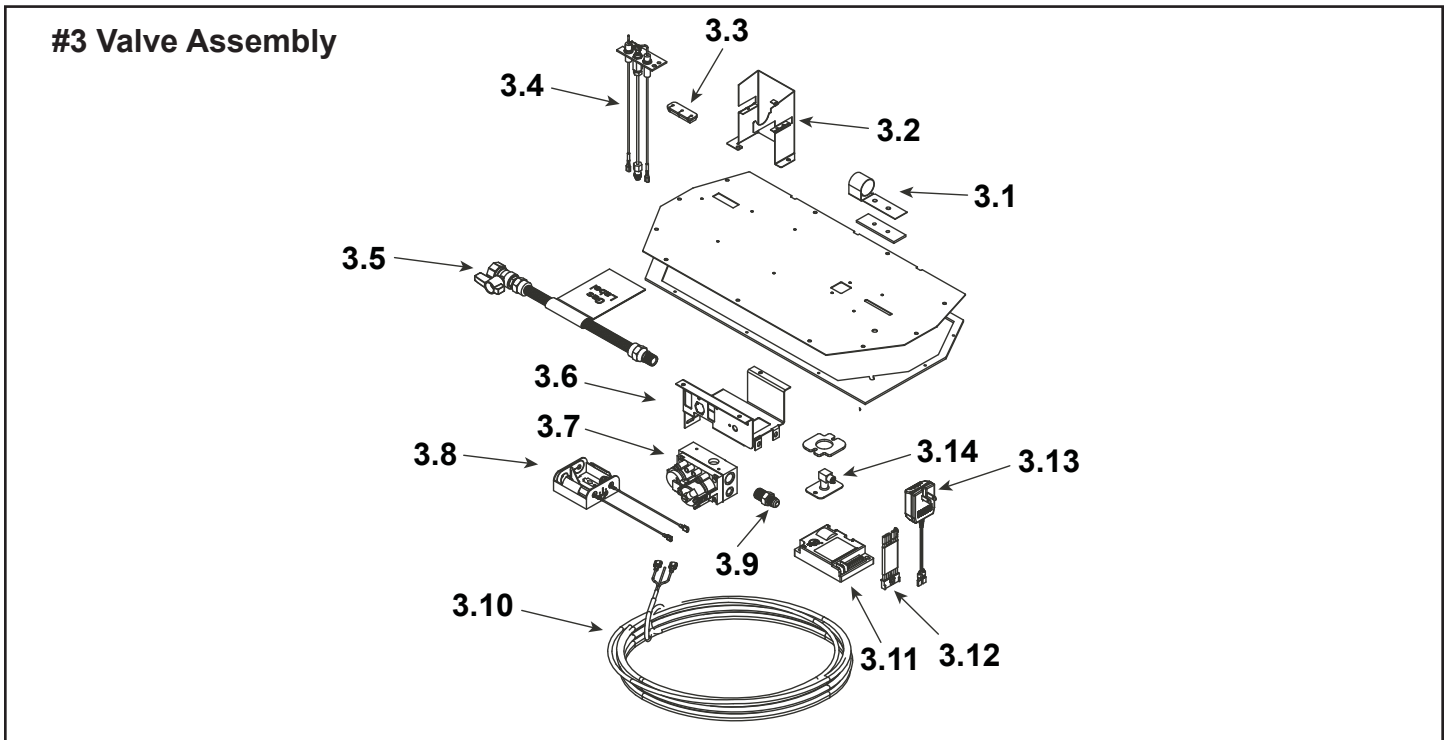

IMPORTANT: THIS IS DATED INFORMATION. Parts must be ordered from a dealer or distributor. **Hearth and Home Technologies does not sell directly to consumers.** Provide model number and serial number when requesting service parts from your dealer or distributor.

**Stocked
at Depot**

ITEM	DESCRIPTION	COMMENTS	PART NUMBER	
3.1	Shutter Bracket Assembly		2118-121	Y
3.2	Pilot Bracket		2297-112	
3.3	3-Hole Grommet		SRV2118-420	
3.4	Pilot Assembly NG		SRV2090-012	Y
	Pilot Assembly Propane		2090-013	Y
	Pilot Tube		SRV485-301	Y
3.5	Flex Ball Valve Assembly		SRV302-320	Y
3.6	Valve Bracket		2118-104	
3.7	Valve NG		750-500	Y
	Valve Propane		750-501	Y
3.8	Battery Pack		SRV593-594	Y
3.9	Male Connector	Pkg of 5	303-315/5	Y
3.10	Thermostat Wire Assembly		SRV2118-170	Y
3.11	Module		SRV593-592	Y
3.12	Module Wire Assembly		SRV593-590	Y
3.13	3 Volt Transformer		SRV593-593	Y
3.14	Flexible Gas Connector		SRV7000-156	Y
	Male-Male 2" Jumper Wires		2012-206	Y
	Orifice NG (#45)		582-845	Y
	Orifice Propane (1.25 mm)		582-8125	Y

Additional service part numbers appear on following page.