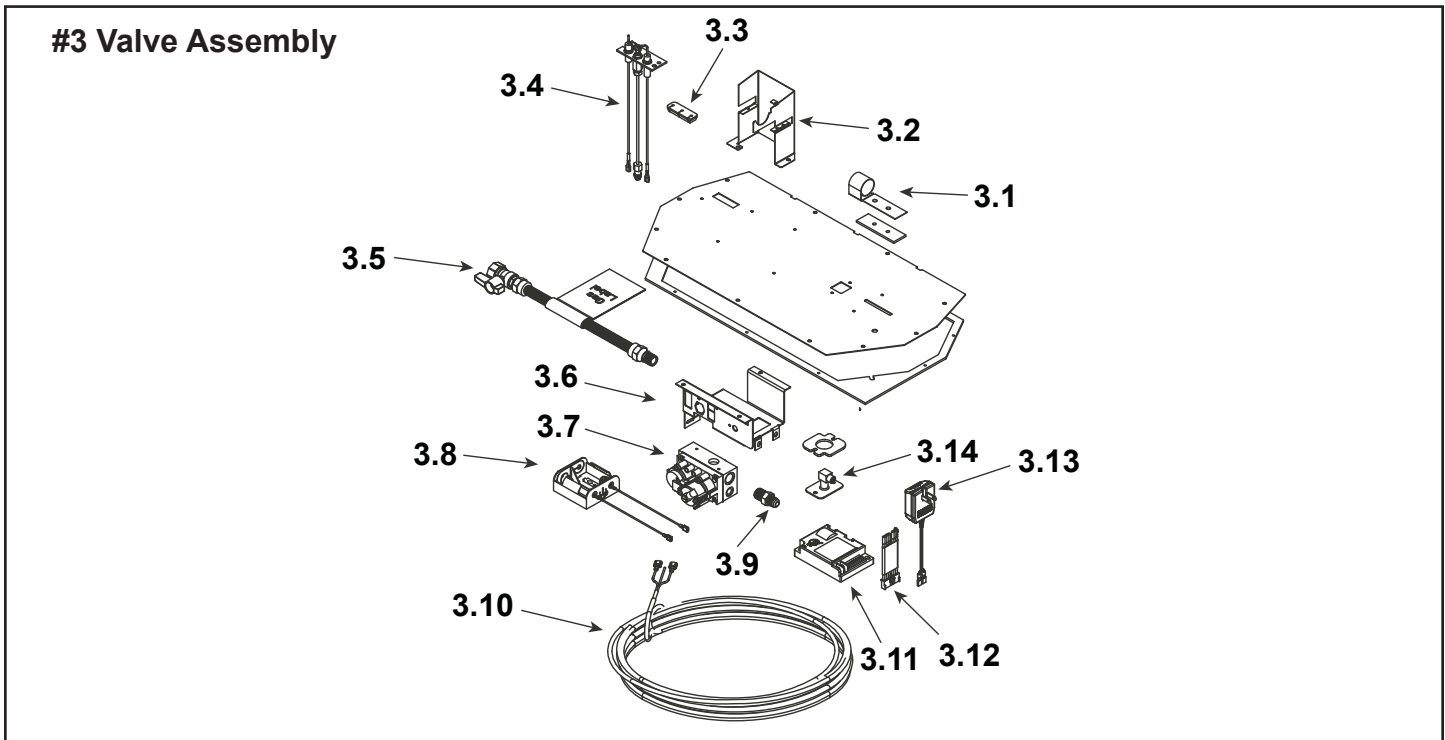

**Stocked at Depot**

ITEM	DESCRIPTION	COMMENTS	PART NUMBER	
	Ceramic Stones		STONES-FUSION	Y
1	Burner NG, Propane		2297-105	Y
2	Burner Leg		2297-103	
3	Valve Assembly		See Following Page	
4	Base Pan		2297-017	
5	Glass Door Assembly		GLA-550TR	Y
6	Junction Box		SRV4021-013	Y
7	Elbow Heat Shield		385-290	

**Stocked  
at Depot**

ITEM	DESCRIPTION	COMMENTS	PART NUMBER	
3.1	Shutter Bracket Assembly		2118-121	Y
3.2	Pilot Bracket		2297-112	
3.3	3-Hole Grommet		SRV2118-420	
3.4	Pilot Assembly NG		SRV2090-012	Y
	Pilot Assembly Propane		2090-013	Y
	Pilot Tube		SRV485-301	Y
3.5	Flex Ball Valve Assembly		SRV302-320	Y
3.6	Valve Bracket		2118-104	
3.7	Valve NG		750-500	Y
	Valve Propane		750-501	Y
3.8	Battery Pack		SRV593-594	Y
3.9	Male Connector	Pkg of 5	303-315/5	Y
3.10	Thermostat Wire Assembly		SRV2118-170	Y
3.11	Module		593-592	Y
3.12	Module Wire Assembly		SRV593-590	Y
3.13	3 Volt Transformer		SRV593-593	Y
3.14	Flexible Gas Connector		SRV7000-156	Y
	Male-Male 2" Jumper Wires		2012-206	Y
	Orifice NG (#45)		582-845	Y
	Orifice Propane (1.25 mm)		582-8125	Y