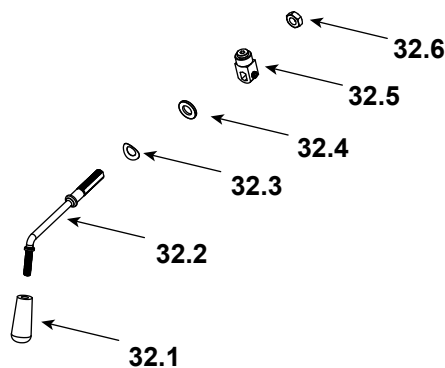

IMPORTANT: THIS IS DATED INFORMATION. Parts must be ordered from a dealer or distributor. **Hearth and Home Technologies does not sell directly to consumers.** Provide model number and serial number when requesting service parts from your dealer or distributor.

Stocked at Depot

ITEM	DESCRIPTION	COMMENTS	PART NUMBER	
31	Ash Door		4-00-586206A	
	Gasket, Ash Door 3/8 Fiberglass Low	15 Ft	1-00-1203589	Y

#32 Ash Door Handle Assembly

32	Handle Assembly, Ash Door		SRV1-10-1600663	
32.1	Handle, Ash Door	Hardwood, Black	1600663	
32.2	Shaft, Handle		30005301	
32.3	Spring Washer	Pkg of 10	63D0069-10	
32.4	Flat Washer, 10mm	Pkg of 10	1202560-10	
32.5	Pawl Assembly		30005157	Y
32.6	Nut Jam, 3/8-16 Top Lock	Pkg of 10	1203290-10	
33	Ash Pan Bracket		30007376A	
34	Upper Mount, Ash Door		SRV2-00-586142	
35	Bottom Air Cover		SRV2-00-586147	
36	Air Control Assembly		SRV1-10-586156	
37	Brick Clip, Left		SRV2-00-586193	
38	Brick Clip, Right		SRV2-00-586194	
39	Gasket, Refractory		SRV3-44-586168	
40	Access Cover, Refractory		SRV3-40-586152	
41	Firebrick, Cut 9 3/4 x 3 1/2 x 1 1/4	Qty 4 req	SRV2-00-586192	
42	Insulation, Fiberfrax (Replace during Engine, Fireback or SS Fireback replacement)		SRV3-44-586196	
43	Brick Clip, Rear	Qty 2 req	SRV2-00-586153	
44	SS Fireback Plate		SRV2-00-586188	
45	Fireback, Refractory		SRV3-40-586151	

Additional service part numbers appear on following page.