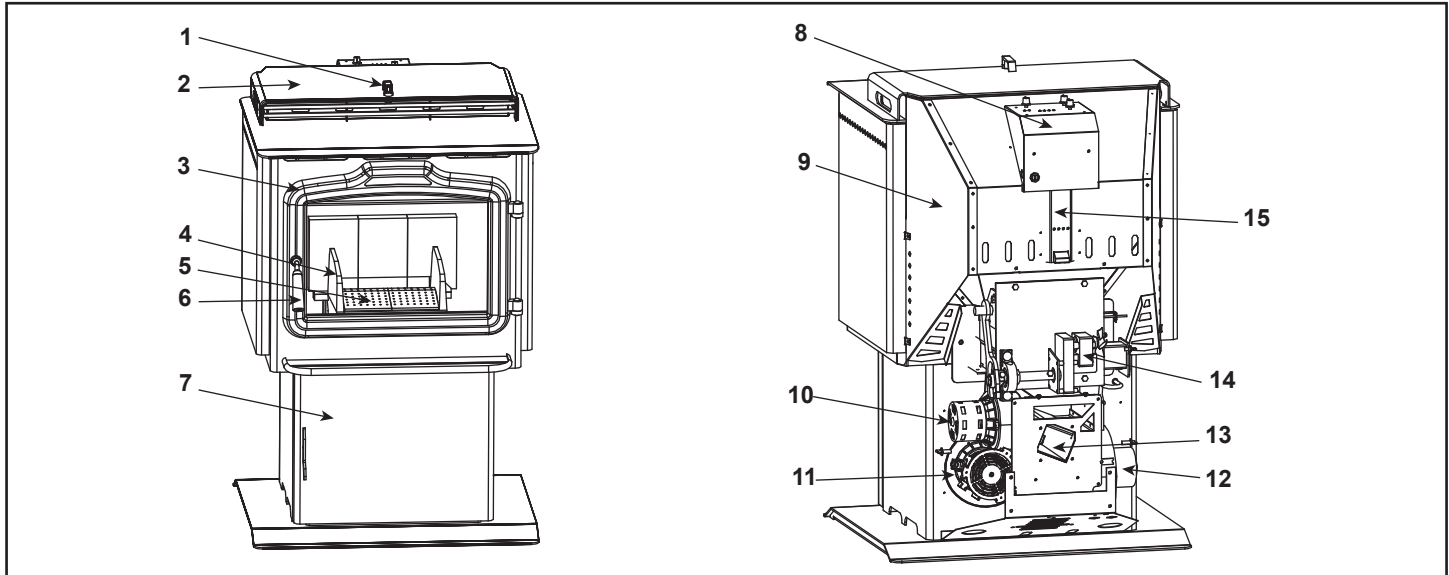

1-90-08600-1 (Black w/Door) - Ending manufacturing date May 2013

1 -70-08600-1 (Black) - Ending manufacturing date June 2011

IMPORTANT: THIS IS DATED INFORMATION. Parts must be ordered from a dealer or distributor. **Hearth and Home Technologies does not sell directly to consumers.** Provide model number and serial number when requesting service parts from your dealer or distributor.

Stocked
at Depot

ITEM	DESCRIPTION	COMMENTS	PART NUMBER	
1	Hopper Lid Swell Latch	No longer available	3-31-191410	
2	Hopper Lid Assembly	No longer available	1-10-08212A	
	Lid Catch W/Hardware	No longer available	1-00-06308	
3	Door Kit Assembly	No longer available	1-00-08600-1	
	Door Kit Assembly (Gold)	No longer available	1-00-08600-4	
	Glass, Rect 12-7/16" X 17-5/8"	No longer available	3-40-08214	
4	Grate Holder Assembly	No longer available	1-10-01000	
5	Grate Inserts	No longer available	4-00-08307D	
6	Wooden Handle with screws		1-00-00122	Y
7	Ash Door Assembly	No longer available	1-10-08205A	
	Ash door Latch Hardware	No longer available	1-00-38223	
8	Control Box Assembly - W/Board & Pressure Switch			
	Control Box	No longer available	1-10-06486	
	Circuit Board w/Knobs & Shafts	No longer available	1-00-05889	
	Pressure Switch	No longer available	1-00-163	
9	Hopper Assembly	No longer available	1-10-08207A	
10	Combustion Blower - W/Flange		1-10-70219720	Y
11	Draft Motor	Fan blade not included	3-21-08639	Y
12	Distribution Blower		3-21-33647	Y
13	Thermister Probe	Pre 008065076	3-20-11744	Y
		Post 008065076	3-20-00844	Y
14	Feed Motor - 4 rpm		3-20-60906	Y
15	Wiring Harness Assembly	No longer available	1-10-08683A	