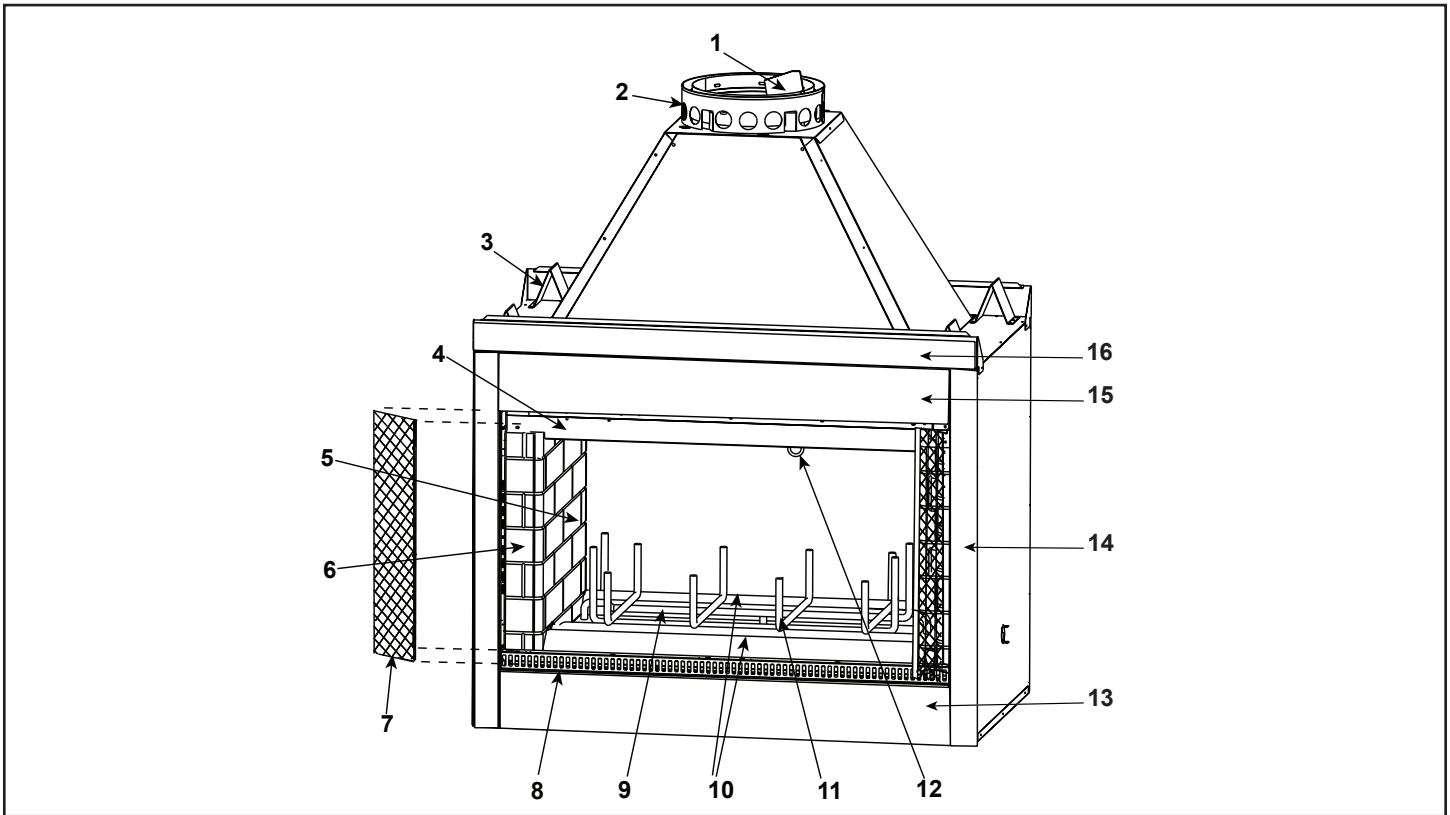

Service Parts

DSR42

42" See-thru
Woodburning Fireplace

Beginning Manufacturing Date: Apr 1992
Ending Manufacturing Date: Active

IMPORTANT: THIS IS DATED INFORMATION. Parts must be ordered from a dealer or distributor. **Hearth and Home Technologies does not sell directly to consumers.** Provide model number and serial number when requesting service parts from your dealer or distributor.

ITEM	DESCRIPTION	COMMENTS	PART NUMBER
1	Damper Blade Assembly		SRV34487
2	Starter Section Assembly		22072B
3	Top Standoffs	Qty 4 req	SRV4044-111
4	Smoke Shield	Qty 2 req	SRV16829BK
5	Refractory - Back	Qty 2 req	16672
6	Refractory - Side	Qty 4 req	16948A
7	Firescreen Assembly	Qty 4 req	26053
	Firescreen Handle		SRV10002
8	Door Support	Qty 2 req	16697
9	Hearth Refractory		16673A
10	Ashlip	Qty 2 req	16674B
11	Grate		GR11
12	Damper Control		16663
13	Front Face (Bottom)		SRV12848BK
14	Column (Right or Left)		SRV16689BK
15	Front Face (Top)		SRV16687BK
16	Top Front	Qty 2 req	SRV16688