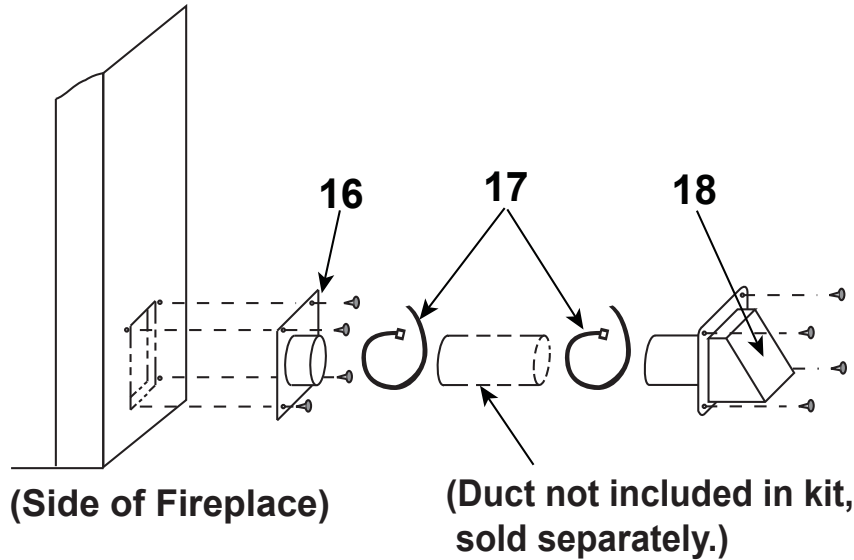

Outside Air Plate Assembly

IMPORTANT: THIS IS DATED INFORMATION. Parts must be ordered from a dealer or distributor. **Hearth and Home Technologies does not sell directly to consumers.** Provide model number and serial number when requesting service parts from your dealer or distributor.

ITEM	DESCRIPTION	COMMENTS	PART NUMBER
16	Outside Air Plate Assembly		19081A
17	Long Cable Tie	Qty 2 req	SRV19954
18	Outside Air Shield		SRV33271
	Air Kit Fastener Pack		13580
	Damper Weight		SRV19785
	Door Pivot Clip	Qty 4 req	SRV31527
	Door Track (Upper)	Qty 2 req	SRV15427BK
	Door Track (lower)	Qty 2 req	SRV4012-001BK
	Firescreen Rod	Qty 4 req	11755
	Gas Access Panel (for use with Air Kit)		31636
	Grate Clip	Qty 2 req	SRV28062
	Nailing Flange	Qty 8 req	31190
	Refractory Retainer	Qty 4 req	16675
	Refractory Retainer	Qty 4 req	SRV11847
	Refractory Standoff	Qty 2 req	16678
	Smoke Shelf	Qty 2 req	16676
	Smoke Shield Kit		SRV4012-036BK
	Strip Protector	Qty 4 req	SRV18320
	Touch-Up Paint		71479
	Installation Manual		4012-134
	Owners Manual		4012-135