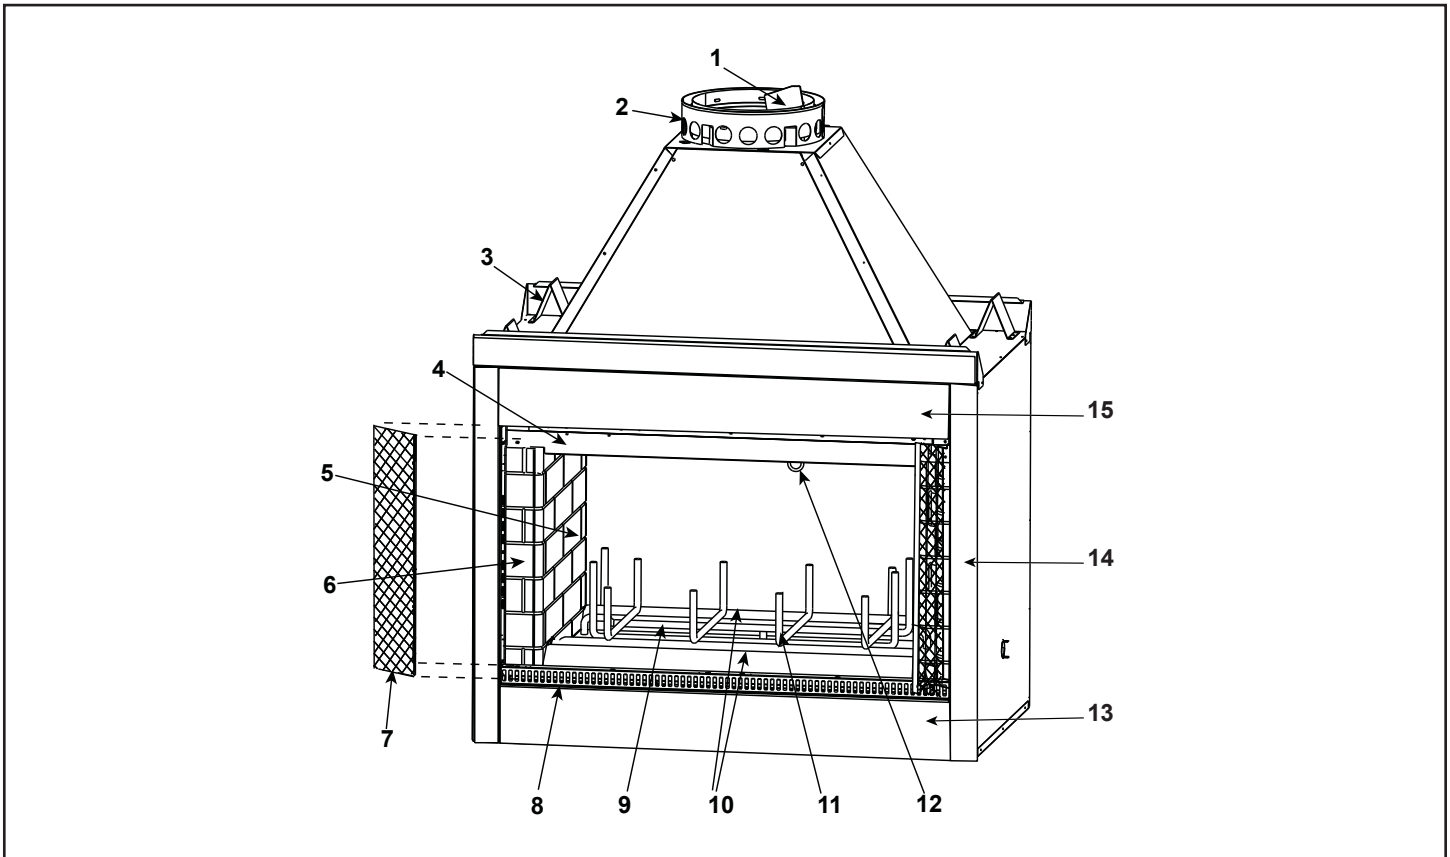

Service Parts

DSR42

42" See-thru
Woodburning Fireplace

Beginning Manufacturing Date: NA
Ending Manufacturing Date: Active

IMPORTANT: THIS IS DATED INFORMATION. Parts must be ordered from a dealer or distributor. **Hearth and Home Technologies does not sell directly to consumers.** Provide model number and serial number when requesting service parts from your dealer or distributor.

ITEM	DESCRIPTION	COMMENTS	PART NUMBER
1	Damper Blade Assembly		34487
2	Starter Section Assembly		22072B
3	Top Standoffs	Qty 4 req	SRV4044-111
4	Smoke Shield	Qty 2 req	SRV16829BK
5	Refractory - Back	Qty 2 req	16672
6	Refractory - Side	Qty 4 req	16948A
7	Firescreen Assembly	Qty 4 req	26053
	Firescreen Handle		SRV10002
8	Door Support	Qty 2 req	16697D
9	Hearth Refractory		16673A
10	Ashlip	Qty 2 req	16674B
11	Grate		GR11
12	Damper Control		16663
13	Front Face (Bottom)		SRV12848BK
14	Column (Right or Left)		SRV16689BK
15	Front Face (Top)		SRV16687BK