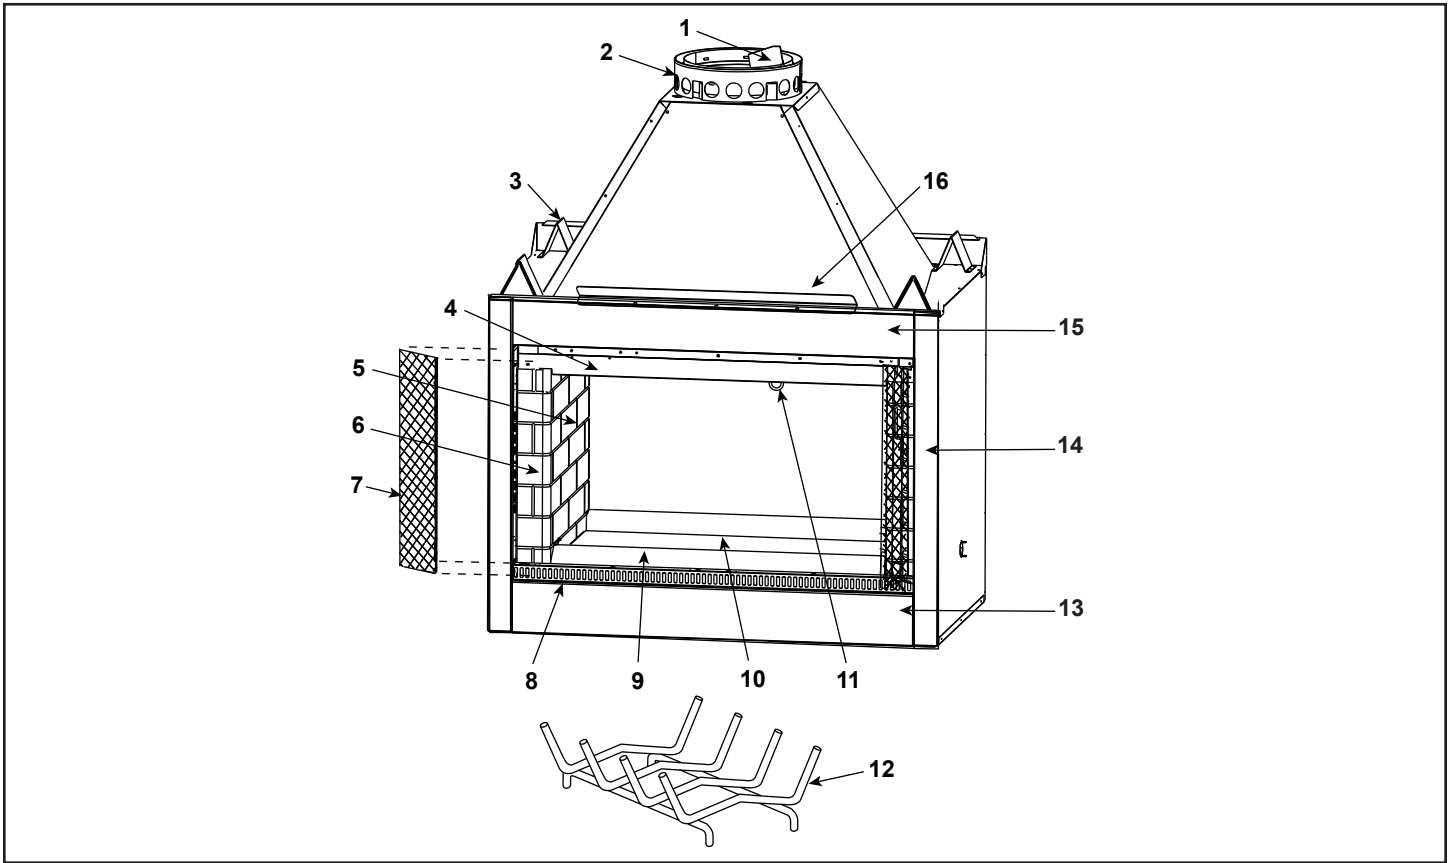

Service Parts

DSR36

36" See-thru
Woodburning Fireplace

Beginning Manufacturing Date: NA
Ending Manufacturing Date: Active

IMPORTANT: THIS IS DATED INFORMATION. Parts must be ordered from a dealer or distributor. **Hearth and Home Technologies does not sell directly to consumers.** Provide model number and serial number when requesting service parts from your dealer or distributor.

ITEM	DESCRIPTION	COMMENTS	PART NUMBER
1	Damper Blade Assembly		22890
2	Starter Section Assembly		22069
3	Top Standoffs	Qty 4 req	11864
4	Smoke Shield	Qty 2 req	SRV20399BK
5	Refractory - Back	Qty 2 req	13319
6	Refractory - Side	Qty 4 req	13320A
7	Firescreen Assembly	Qty 4 req	12267
8	Door Support	Qty 2 req	SRV4012-035BK
9	Refractory - Hearth		13321B
10	Ashlip	Qty 2 req	20401
11	Damper Control		20549
12	Grate		GR12
13	Front Face (Bottom)		SRV4012-109BK
14	Column (Right or Left)		SRV4012-102BK
15	Front Face (Top)		SRV20400BK
16	Drywall Flange	Qty 2 req	20429