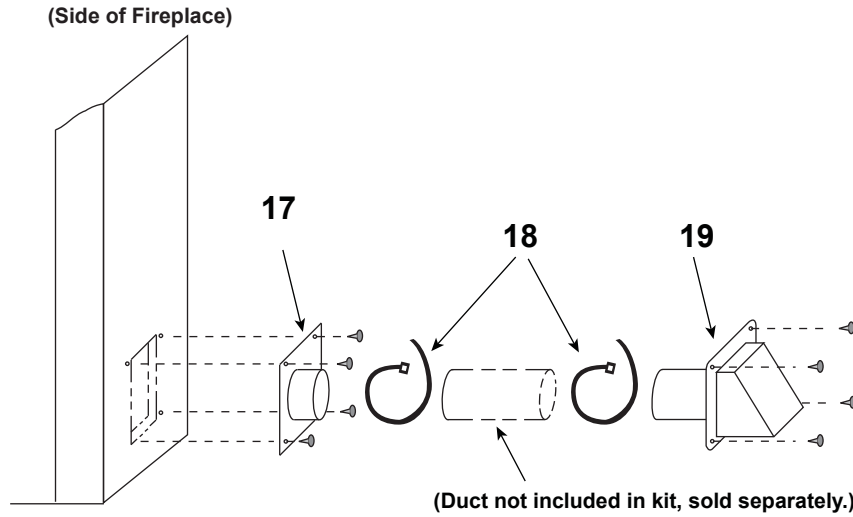

Outside Air Plate Assembly

IMPORTANT: THIS IS DATED INFORMATION. Parts must be ordered from a dealer or distributor. **Hearth and Home Technologies does not sell directly to consumers.** Provide model number and serial number when requesting service parts from your dealer or distributor.

ITEM	DESCRIPTION	COMMENTS	PART NUMBER
17	Outside Air Plate Assembly		19081A
18	Long Cable Tie	Qty 2 req	SRV19954
19	Outside Air Shield		SRV33271
	Air Kit Fastener Pack		13580
	Damper Rod		SRV28900
	Damper Weight		SRV19785
	Door Pivot clips	Qty 4 req	SRV31527
	Door Track (Lower)	Qty 2 req	SRV4012-002BK
	Door Track (Upper)	Qty 2 req	SRV15425BK
	Firescreen Handle		SRV10002
	Firescreen Rod	Qty 4 req	11866
	Gas Access Panel (for use with Air Kit)		31636
	Nailing Flange	Qty 8 req	31190
	Refractory Retainer	Qty 2 req	SRV11847
	Refractory Standoff	Qty 2 req	13327
	Smoke Deflector	Qty 2 req	20603
	Strip Protector	Qty 4 req	SRV18320
	Touch-Up Paint		71479
	Owner's Manual		4012-131
	Installation Manual		4012-130