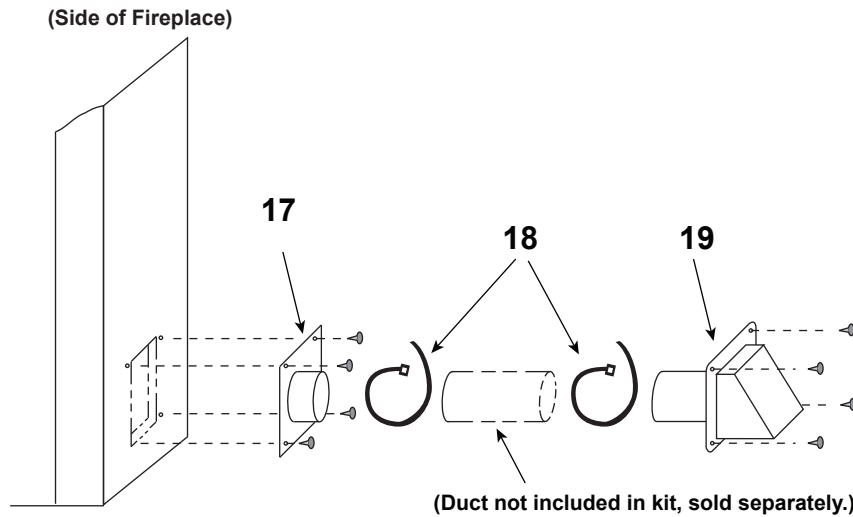

Outside Air Plate Assembly

IMPORTANT: THIS IS DATED INFORMATION. Parts must be ordered from a dealer or distributor. **Hearth and Home Technologies does not sell directly to consumers.** Provide model number and serial number when requesting service parts from your dealer or distributor.

ITEM	DESCRIPTION	COMMENTS	PART NUMBER
17	Outside Air Plate Assembly		19081A
18	Long Cable Tie	No longer available	SRV19954
19	Outside Air Shield		SRV33271
	Air Kit Fastener Pack		13580
	Damper Rod		SRV28900
	Damper Weight		SRV19785
	Door Pivot clips	Qty 4 req	SRV31527
	Door Track (Lower)	Qty 2 req	SRV4012-002BK
	Door Track (Upper)	Qty 2 req	SRV15425BK
	Firescreen Handle		SRV10002
	Firescreen Rod	Qty 4 req	11866
	Gas Access Panel (for use with Air Kit)		31636
	Nailing Flange	Qty 8 req	31190
	Refractory Retainer	Qty 2 req	SRV11847
	Refractory Standoff	No longer available	SRV13327
	Smoke Deflector	Qty 2 req	20603
	Strip Protector	Qty 4 req	SRV18320
	Touch-Up Paint		71479
	Owner's Manual		4012-131
	Installation Manual		4012-130