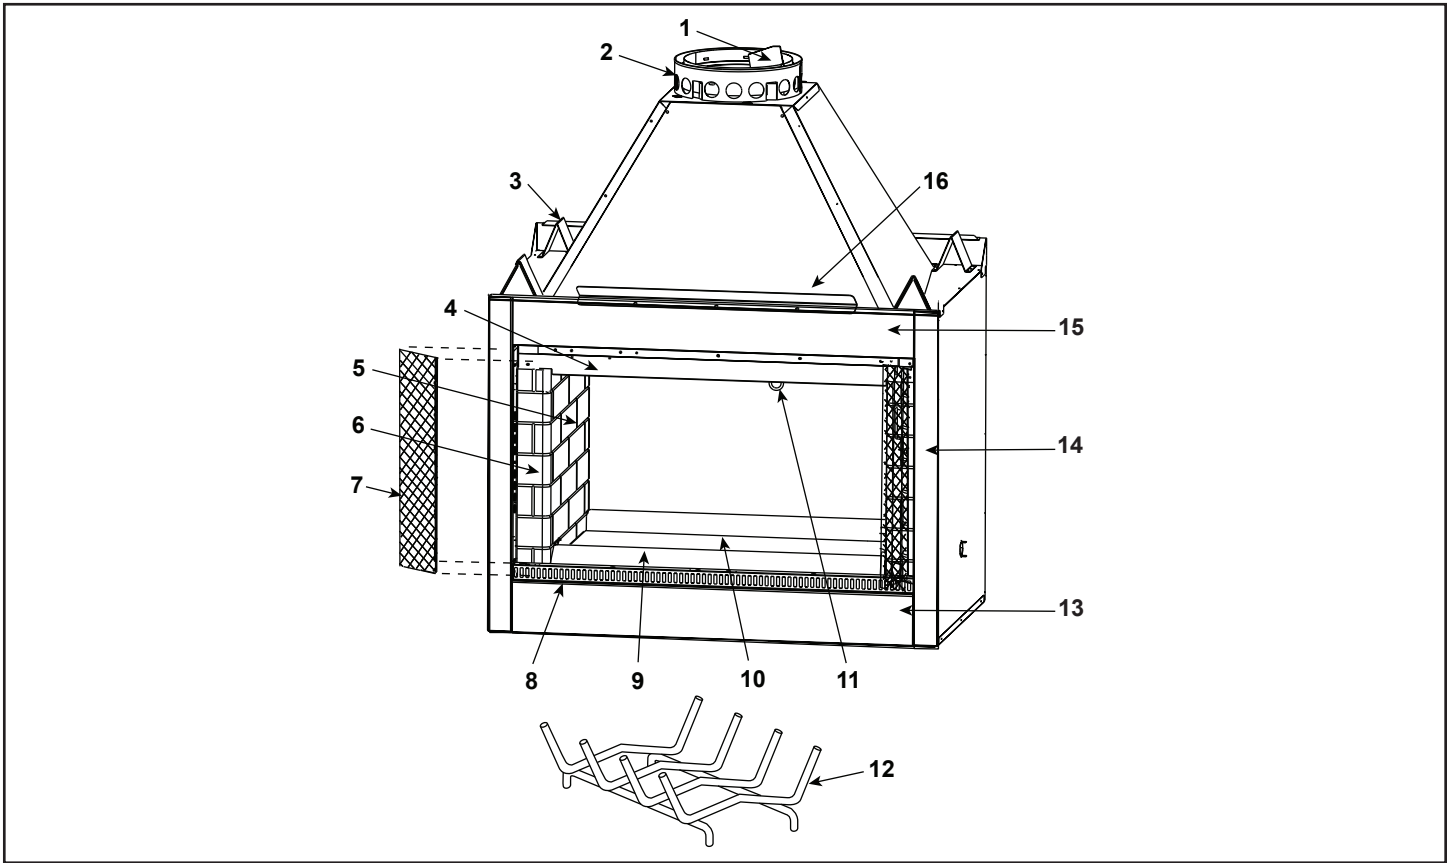

Service Parts

DSR36

36" See-thru
Woodburning Fireplace

Beginning Manufacturing Date: N/A
End Manufacturing Date: Mar 2021

IMPORTANT: THIS IS DATED INFORMATION. Parts must be ordered from a dealer or distributor. **Hearth and Home Technologies does not sell directly to consumers.** Provide model number and serial number when requesting service parts from your dealer or distributor.

ITEM	DESCRIPTION	COMMENTS	PART NUMBER
1	Damper Blade Assembly		SRV22890
2	Starter Section Assembly		22069
3	Top Standoffs	Qty 4 req	11864
4	Smoke Shield	Qty 2 req	SRV20399BK
5	Refractory - Back	Qty 2 req	SRV13319
6	Refractory - Side	Qty 4 req	13320A
7	Firescreen Assembly	Qty 4 req	12267
8	Door Support	Qty 2 req	SRV4012-035BK
9	Refractory - Hearth		13321B
10	Ashlip	Qty 2 req	20401
11	Damper Control		SRV20549
12	Grate		GR12
13	Front Face (Bottom)		SRV4012-109BK
14	Column (Right or Left)		SRV4012-102BK
15	Front Face (Top)		SRV20400BK
16	Drywall Flange	Qty 2 req	20429

Additional service parts on following page.