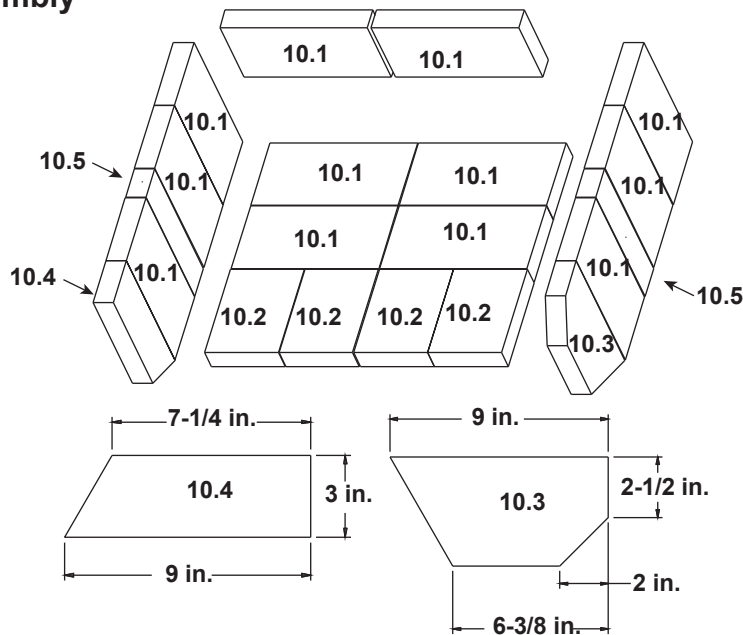

Stocked
at Depot

ITEM	DESCRIPTION	COMMENTS	PART NUMBER	
1	Air Channel, Convection w/Bracket (Retain Original SN Label)		SRV7033-144	
2	Air Supply Back		SRV7033-134	
3	Flue Collar		SRV7000-302	
4	Panel Assembly, Side, Left		SRV7037-026	Y
5	Ceramic Fiber Blanket, 1/2" Thick		832-3390	
6	Baffle Protection Channel		SRV7033-298	
7	Tube Support Rack		SRV7033-148	
8	Brick Retainer		SRV7033-149	
9	Baffle Board	Pkg of 2	SRV7037-112	

#10 Brick Set Assembly

10	Brick Assembly, Complete Set	Pkg of 20	SRV7037-003	
10.1	Brick, 9 x 4.5 x 1.25"	Qty. 12 Reg.		
10.2	Brick, 6 x 4.5"	Qty. 4 Reg.		
10.3	Brick, 9 x 4.5" with angle	Qty. 1 Reg.		
10.4	Brick, 9 x 3" with angle	Qty. 1 Reg.		
	Brick, small	Qty. 2 Reg.		
	Brick, Uncut	Pkg of 1	832-0550	
		Pkg of 6	832-3040	
11	Tube, Channel Assembly		SRV7033-023	
12	Tube Channel Top		SRV7033-237	Y
13	Rear Channel Assembly		SRV7033-002	Y