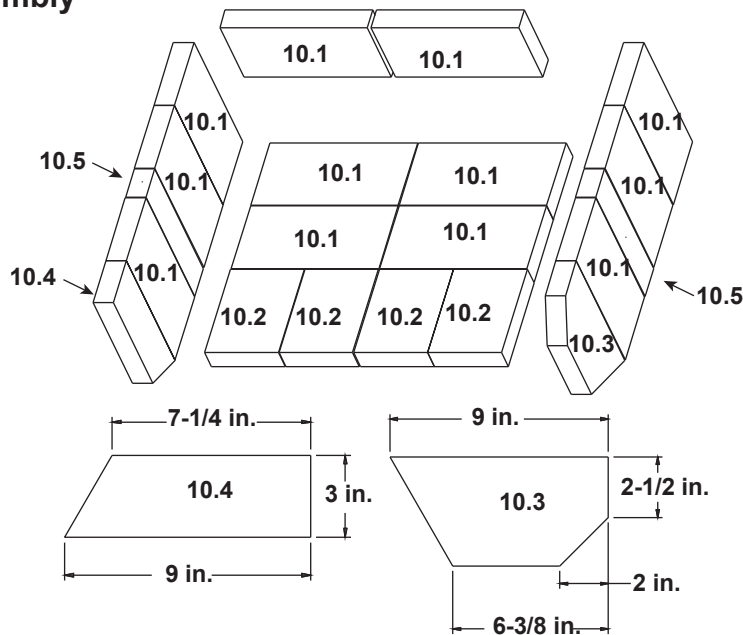

Stocked  
at Depot

ITEM	DESCRIPTION	COMMENTS	PART NUMBER	
1	Air Channel, Convection w/Bracket (Retain Original SN Label)		SRV7033-144	
2	Air Supply Back		SRV7033-134	
3	Flue Collar		SRV7000-302	
4	Panel Assembly, Side, Left		SRV7037-026	Y
5	Ceramic Fiber Blanket, 1/2" Thick		832-3390	
6	Baffle Protection Channel		SRV7033-298	
7	Tube Support Rack		7033-148	
8	Brick Retainer		7033-149	
9	Baffle Board	Pkg of 2	SRV7033-209	

### #10 Brick Set Assembly

10	Brick Assembly, Complete Set	Pkg of 20	SRV7037-003	
10.1	Brick, 9 x 4.5 x 1.25"	Qty. 12 Reg.		
10.2	Brick, 6 x 4.5"	Qty. 4 Reg.		
10.3	Brick, 9 x 4.5" with angle	Qty. 1 Reg.		
10.4	Brick, 9 x 3" with angle	Qty. 1 Reg.		
	Brick, small	Qty. 2 Reg.		
	Brick, Uncut	Pkg of 1	832-0550	
		Pkg of 6	832-3040	
11	Tube, Channel Assembly		SRV7033-023	
12	Tube Channel Top		SRV7033-237	Y
13	Rear Channel Assembly		7033-002	Y