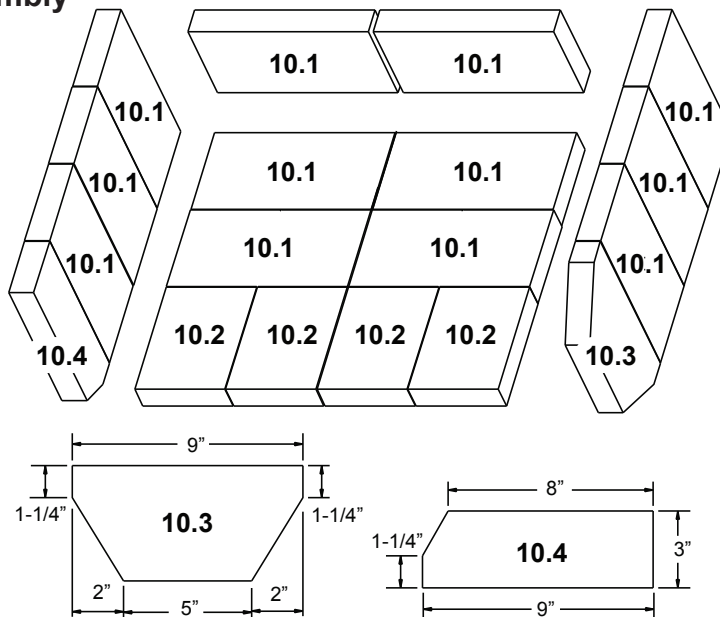

Stocked at Depot

ITEM	DESCRIPTION	COMMENTS	PART NUMBER	
1	Air Channel, Convection w/Bracket (Retain Original SN Label)		SRV7033-144	
2	Air Supply Back		SRV7033-134	
3	Flue Collar		SRV7000-302	
4	Panel Assembly, Side, Left		SRV7033-082	Y
5	Ceramic Fiber Blanket, 1/2" Thick		832-3390	
6	Baffle Protection Channel		SRV7033-298	
7	Tube Support Rack		SRV7033-148	
8	Brick Retainer		SRV7033-149	
9	Baffle Board	Pkg of 2	SRV7033-209	

### #10 Brick Set Assembly

10	Firebrick Set, Complete Set		SRV7033-006	
10.1	Brick, 9 x 4-1/2 x 1-1/4"	Qty. 12 Req.		
10.2	Brick, 6 x 4-1/2 x 1-1/4"	Qty. 4 Req.		
10.3	Brick, 9 x 4-1/2 x 1-1/4" w/angles, see diagram	Qty. 1 Req.		
10.4	Brick, 9 x 3 x 1-1/4" w/angle, see diagram	Qty. 1 Req.		
	Brick, Uncut	Pkg of 1	832-0550	
		Pkg of 6	832-3040	
11	Tube, Channel Assembly		SRV7033-023	
12	Tube Channel Top		SRV7033-237	Y
13	Rear Channel Assembly		SRV7033-002	Y