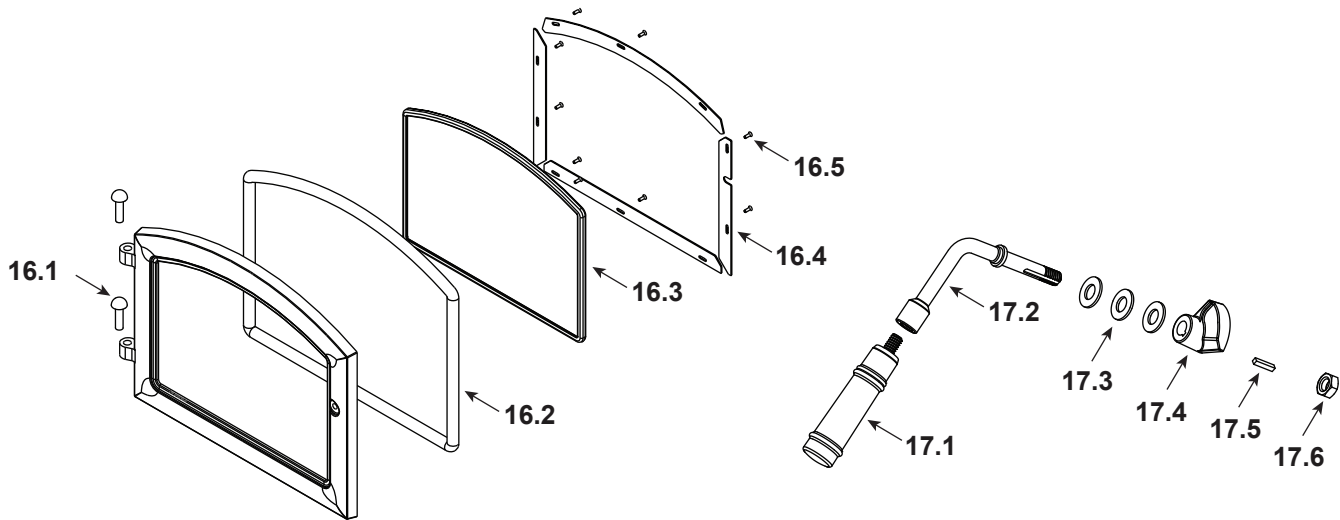

IMPORTANT: THIS IS DATED INFORMATION. Parts must be ordered from a dealer or distributor. **Hearth and Home Technologies does not sell directly to consumers.** Provide model number and serial number when requesting service parts from your dealer or distributor.

Stocked at Depot

ITEM	DESCRIPTION	COMMENTS	PART NUMBER
14	Pedestal Assembly		SRV7033-072
	Logo, Quadra-Fire	Pkg of 10	7000-649/10
15	Rear Cover, Pedestal		SRV7033-327

#16 Door Assembly

#17 Handle Assembly

16	Door Assembly	Black	DR-31/43BK-FH	
		Nickel	DR-34/43NL-FH	
16.1	Hinge Pin, 1/2"	Black	7000-606/2	
		Nickel	SRV430-5320	
16.2	Rope, Door, 3/4" x 84"	7 Ft.	832-1680	Y
16.3	Door Glass Assembly		SRV7000-012	Y
	Gasket, Glass Tape, 3/4" x 1/8"	5 Ft.	832-0460	Y
16.4	Glass Frame Set	4 pcs.	832-0350	
16.5	Screw Flat Head Phillips 8-32 x 1/2	Pkg of 12	220-0490/12	Y
17	Door Handle Assembly		SRV7033-071	
17.1	Fiber Handle		SRV7060-212	
17.2	Door Handle		SRV7044-188	Y
17.3	Washer, Sae, 3/8 (3 Ea)	Pkg of 3	832-0990	
17.4	Cam Latch		SRV430-1141	
17.5	Key, Cam Latch		SRV430-1151	
17.6	Nut, 2-Wy Side-Lock Jam 3	Pkg of 24	226-0100/24	Y

Additional service part numbers appear on following page.