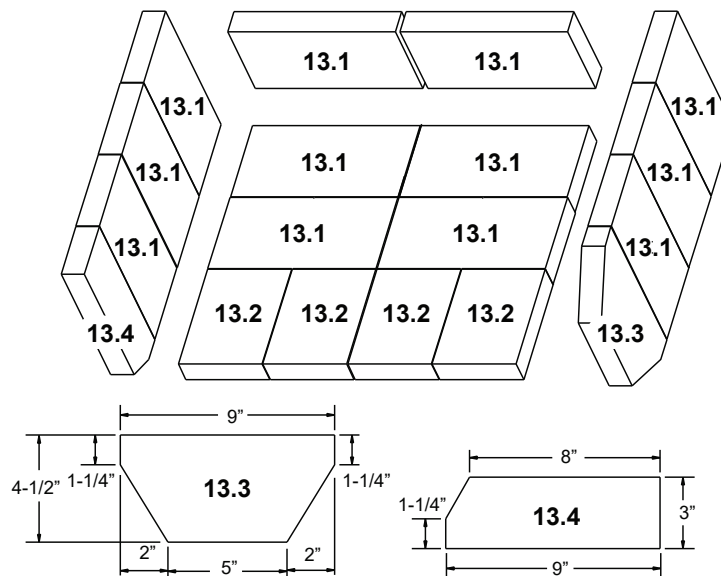

IMPORTANT: THIS IS DATED INFORMATION. Parts must be ordered from a dealer or distributor. **Hearth and Home Technologies does not sell directly to consumers.** Provide model number and serial number when requesting service parts from your dealer or distributor.

Stocked at Depot

ITEM	DESCRIPTION	COMMENTS	PART NUMBER	
1	Air Channel, Convection w/Bracket (Retain Original SN Label)		SRV7033-144	
2	Air Supply Back		SRV7033-134	
3	Flue Collar		SRV7000-302	
4	Panel Assembly, Side, Left		SRV7033-082	Y
5	Ceramic Fiber Blanket, 1/2" Thick		832-3390	
6	Baffle Protection Channel		SRV7033-298	
7	Tube Support Rack		SRV7033-148	
8	Brick Retainer		SRV7033-149	
9	Baffle Board	Pkg of 2	SRV7033-209	
10	Tube, Channel Assembly		SRV7033-023	
11	Tube Channel Top		SRV7033-237	Y
12	Rear Channel Assembly		7033-002	Y

#13 Brick Set Assembly

13	Firebrick Set, Complete Set		SRV7033-006	
13.1	Brick, Uncut, 9 x 4-1/2 x 1-1/4" (Qty. 12 Req.)	Pkg of 1	832-0550	
		Pkg of 6	832-3040	
13.2	Brick, 6 x 4-1/2 x 1-1/4"	Qty. 4 Req.	SRV7128-002	
13.3	Brick, 9 x 4-1/2 x 1-1/4" w/angles	Qty. 1 Req.	SRV7128-805	
13.4	Brick, 9 x 3 x 1-1/4" w/angles	Qty. 1 Req.	SRV7128-617	

Additional service part numbers appear on following page.