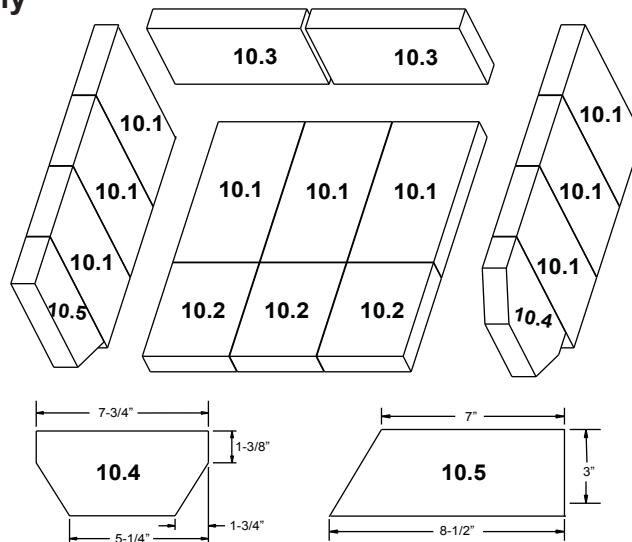

**Stocked
at Depot**

ITEM	DESCRIPTION	COMMENTS	PART NUMBER	
1	Air Channel, Convection w/Bracket (Retain Original SN Label)		SRV7039-107	
2	Flue Collar		SRV7000-302	
3	Panel Assembly, Side, Left		SRV7039-030	Y
4	Ceramic Fiber Blanket, 1/2" Thick		832-3390	Y
5	Baffle Board	Pkg of 2	SRV7039-111	Y
6	Baffle Protection Channel		SRV7039-144	
7	Tube Support Rack		SRV7039-108	
8	Brick Retainer		7033-149	
9	Tube Channel Assembly		SRV7039-004	Y

#10 Brick Set Assembly

10	Brick Assembly, Complete Set		SRV7039-007	
10.1	Brick, 9 x 4.5 x 1.25"	Qty 9 Reg		
10.2	Brick, 5.75 x 4.5 x 1.25"	Qty 3 Reg		
10.3	Brick, 8 x 4.5 x 1.25"	Qty 2 Reg		
10.4	Brick, See Diagram			
10.5	Brick, See Diagram			
	Brick, Uncut	Pkg of 1	832-0550	Y
		Pkg of 6	832-3040	Y
11	Tube, Channel Top Access Cover		SRV7039-114	
12	Rear Channel Assembly		SRV7039-001	
13	Pedestal Assembly		SRV7039-037	
14	Pedestal Base		SRV7039-033	
15	Rear Cover, Pedestal		SRV7039-163	