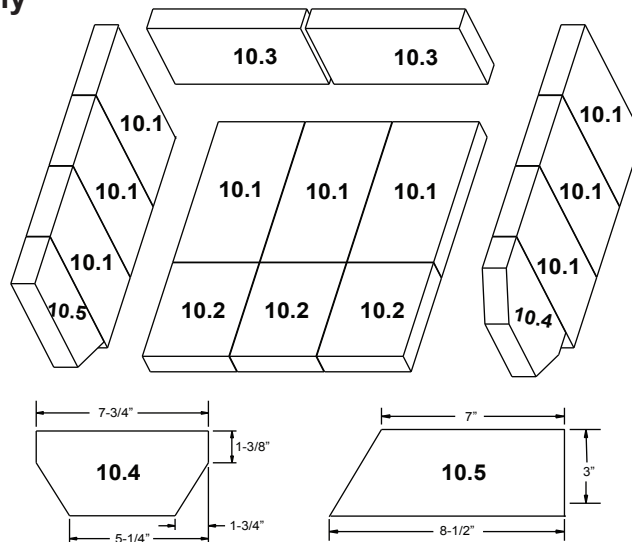

Stocked at Depot

ITEM	DESCRIPTION	COMMENTS	PART NUMBER	
1	Air Channel, Convection w/Bracket (Retain Original SN Label)		SRV7039-107	
2	Flue Collar		SRV7000-302	
3	Panel Assembly, Side, Left		SRV7039-030	Y
4	Ceramic Fiber Blanket, 1/2" Thick		832-3390	Y
5	Baffle Board	Pkg of 2	SRV7039-111	Y
6	Baffle Protection Channel		SRV7039-144	
7	Tube Support Rack		SRV7039-108	
8	Brick Retainer		SRV7033-149	
9	Tube Channel Assembly		SRV7039-004	Y

### #10 Brick Set Assembly

10	Brick Assembly, Complete Set		SRV7039-007	
10.1	Brick, 9 x 4.5 x 1.25"	Qty 9 Reg		
10.2	Brick, 5.75 x 4.5 x 1.25"	Qty 3 Reg		
10.3	Brick, 8 x 4.5 x 1.25"	Qty 2 Reg		
10.4	Brick, See Diagram			
10.5	Brick, See Diagram			
	Brick, Uncut	Pkg of 1	832-0550	Y
		Pkg of 6	832-3040	Y
11	Tube, Channel Top Access Cover		SRV7039-114	
12	Rear Channel Assembly		SRV7039-001	
13	Pedestal Assembly		SRV7039-037	
14	Pedestal Base		SRV7039-033	
15	Rear Cover, Pedestal		SRV7039-163	