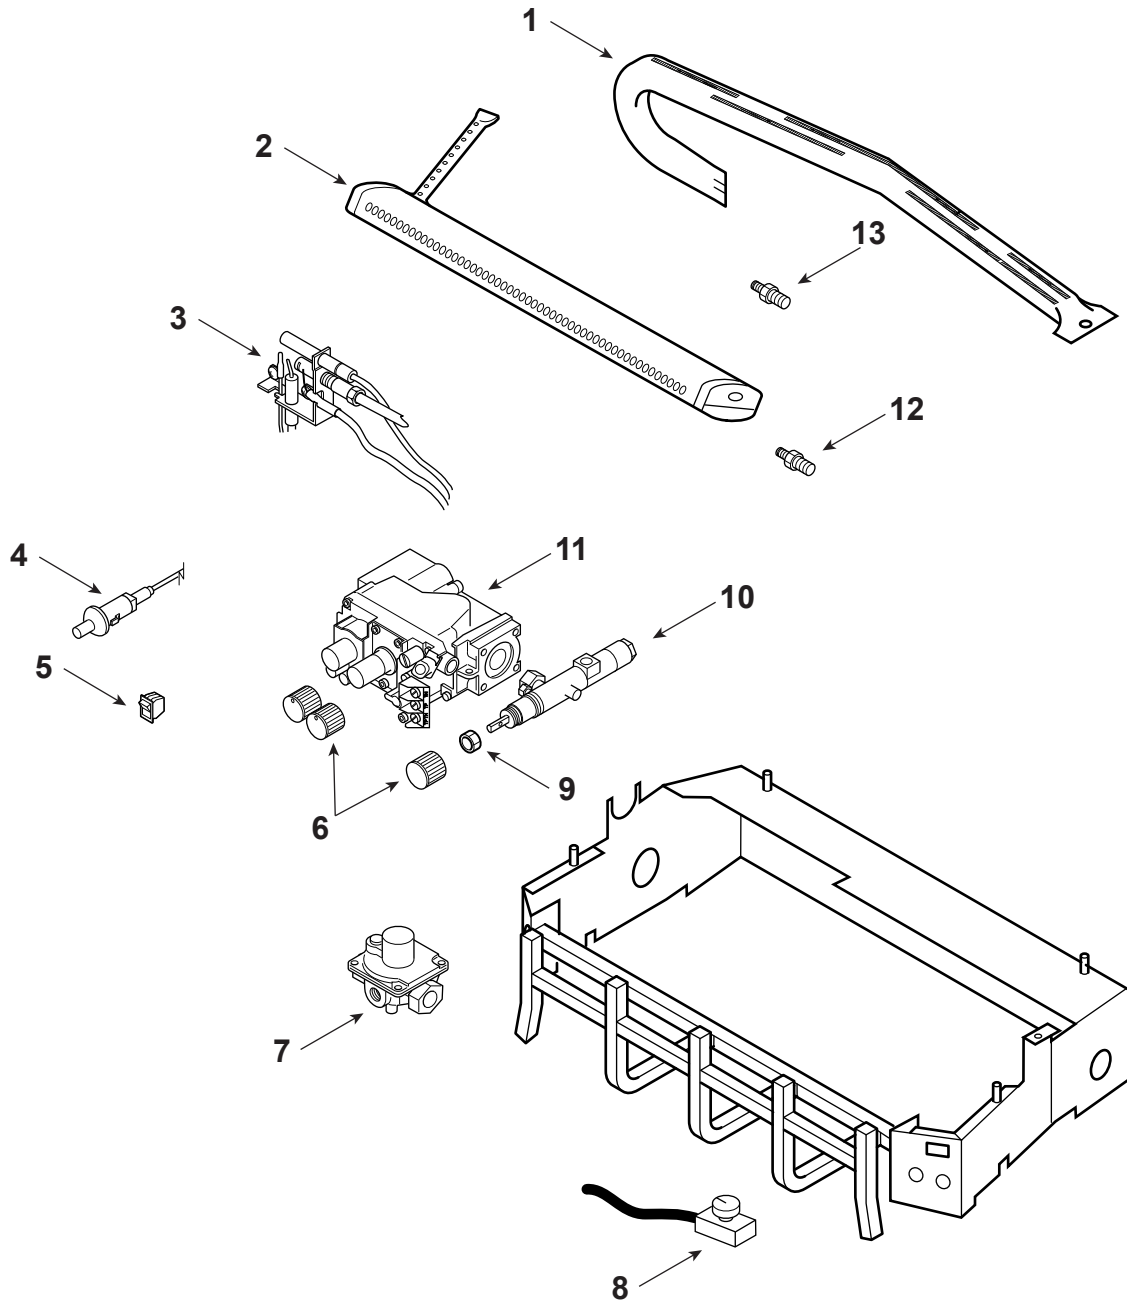

DEB24NM (Natural Gas Manual Control)  
DEB24NV (Natural Gas Millivolt Control)  
DEB24PM (Propane Manual Control)  
DEB24PV (Propane Millivolt Control)

DEB30NM (Natural Gas Manual Control)  
DEB30NV (Natural Gas Millivolt Control)  
DEB30PM (Propane Manual Control)  
DEB30PV (Propane Millivolt Control)

Part number list on following page.