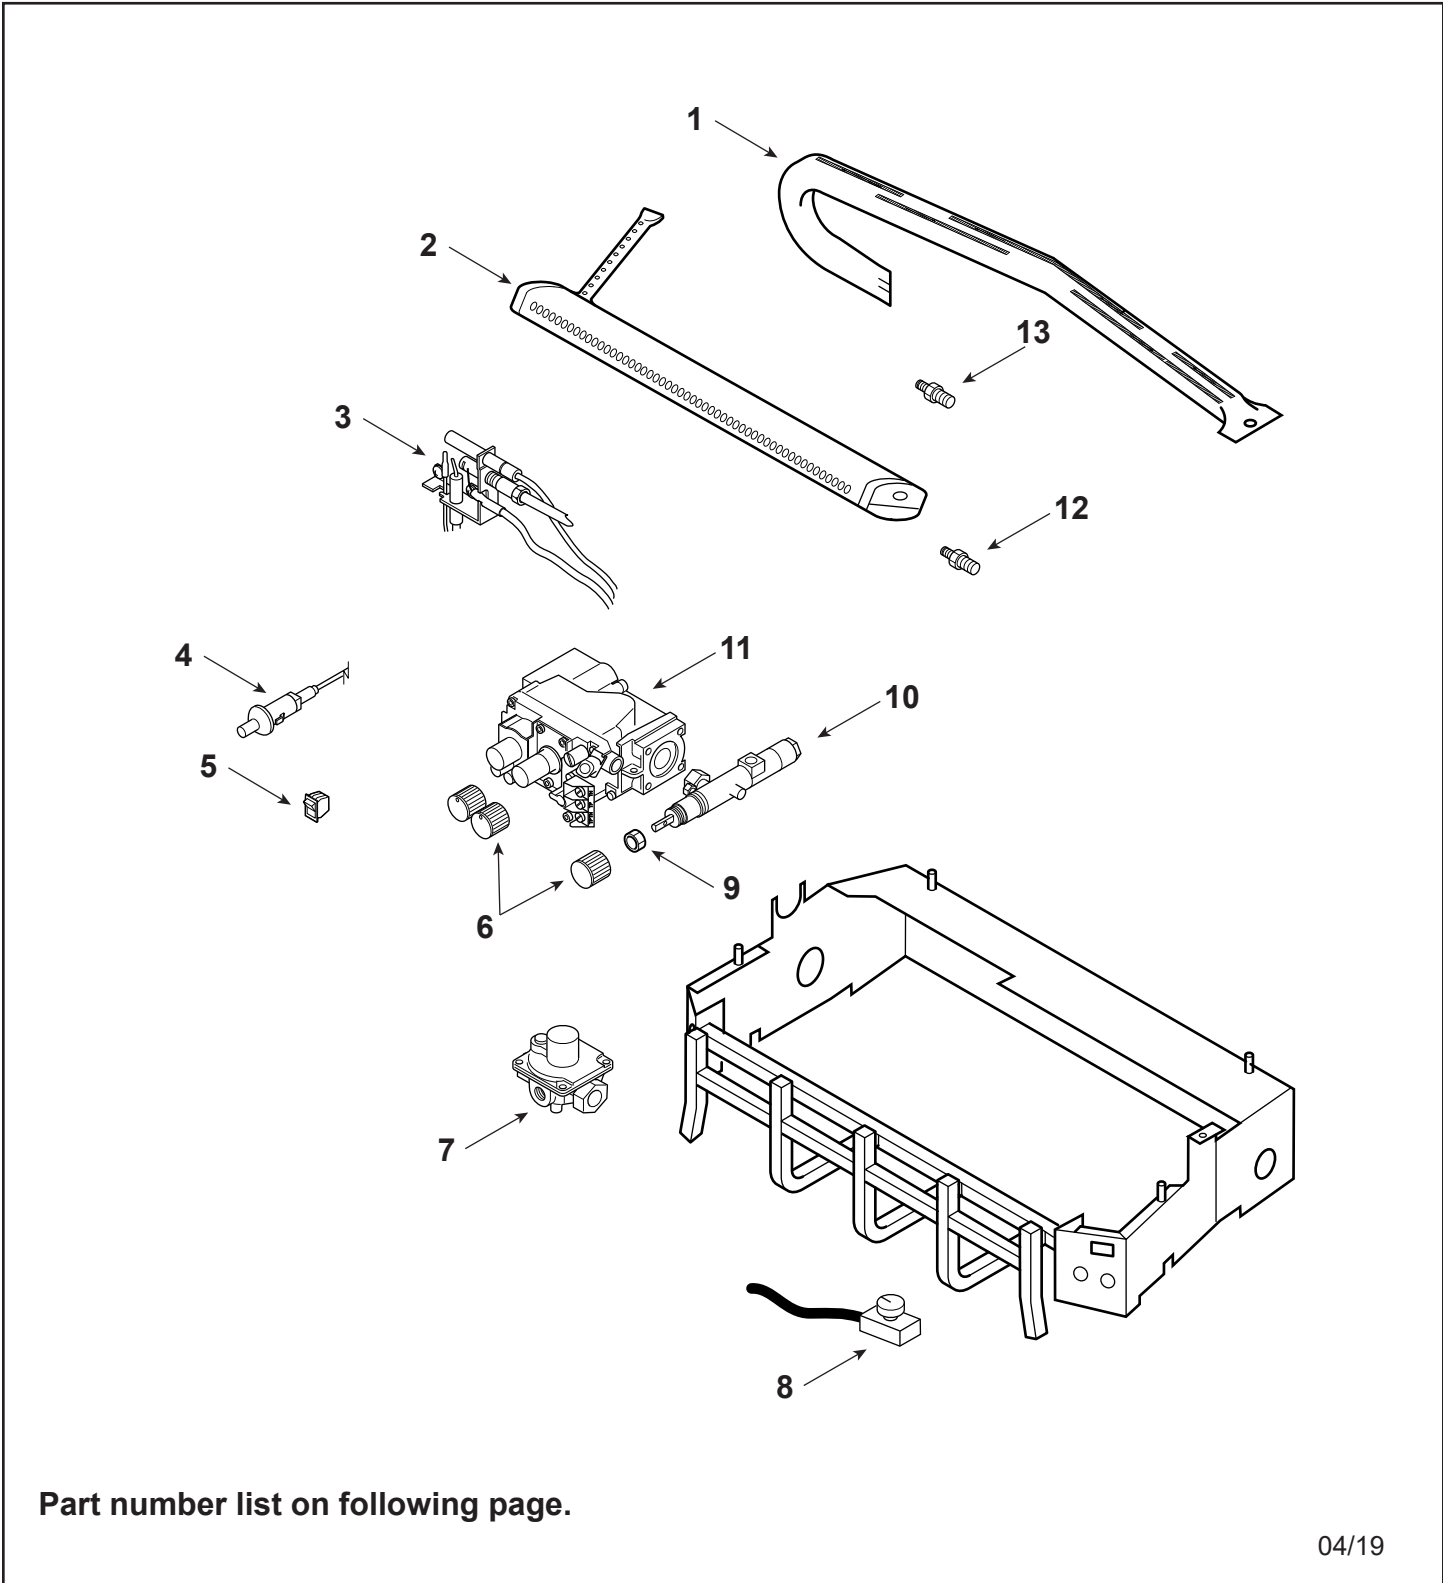

DEB20NM (Natural Gas Manual Control)
DEB20NV (Natural Gas Millivolt Control)

DEB20PM (Propane Manual Control)
DEB20PV (Propane Millivolt Control)

Part number list on following page.