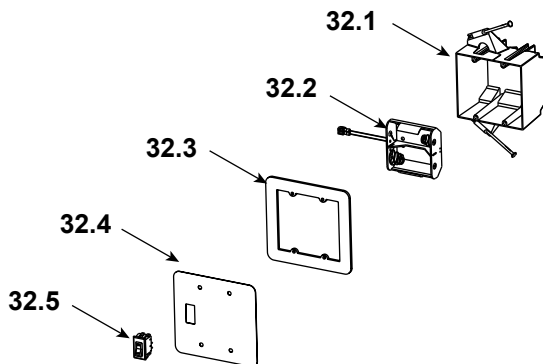

#32 Switch Box Assembly

IMPORTANT: THIS IS DATED INFORMATION. When requesting service or replacement parts for your appliance please provide model number and serial number. All parts listed in this manual may be ordered from an authorized dealer.

Stocked at Depot

ITEM	DESCRIPTION	COMMENTS	PART NUMBER	
	Switch Box Assembly		4036-040	
32.1	Switch Box		SRV4021-117	Y
32.2	Battery Pack		SRV593-594	Y
32.3	Electrical Box Gasket		SRV4021-153	
32.4	Switch Cover Plate		4036-157	
32.5	ON/OFF, Switch		SRV32D0232	Y
	Switch Box Screw Pack	No longer available	4021-141	
	Fastener Pack		4025-007