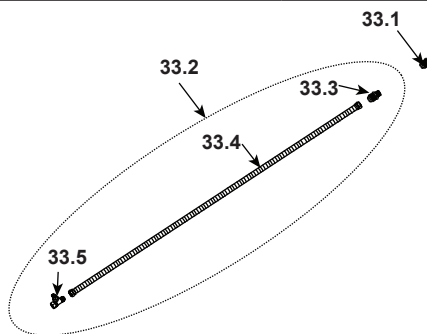

#33 60 in Flex Line Assembly

Also available:

	Rigid Burner Supply Tube Kit		SRV4036-260	
	60 in. Flex Line Assembly	No longer available	SRV4036-044	
33.1	1/2 in. Male NPT to 3/8 in. Fem. NPT Bushing		4021-030	
33.2	60 in. Flex Line 5/8 in. dia.	No longer available	4021-133	
33.3	Coupler - 3/8 Male NPT / 7/8 SAE Flare		4021-114	
33.4	60 in. Flex Line		4021-113	Y
33.5	ON/OFF Valve		4021-115	
	Conversion Kit NG to LP	No longer available	4036-041	
	Conversion Kit LP to NG	No longer available	4036-042