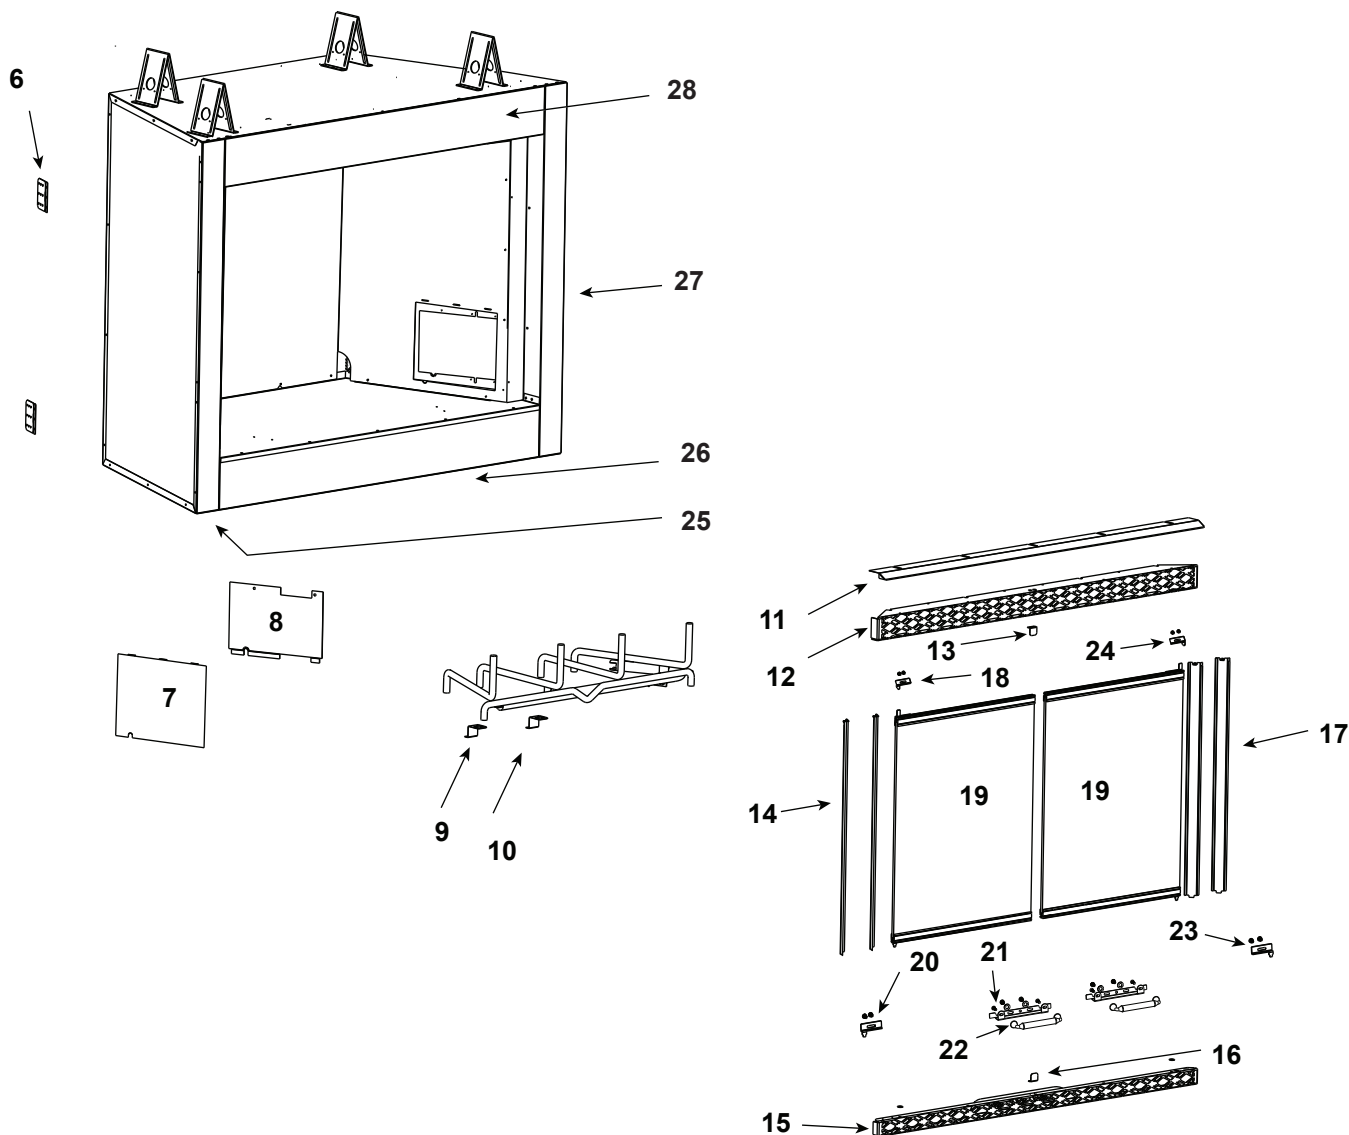

Dakota42, Dakota42L, Dakota42H, Dakota42LH

Log Set Assembly

Part number list on following page.

IMPORTANT: THIS IS DATED INFORMATION. When requesting service or replacement parts for your appliance please provide model number and serial number. All parts listed in this manual may be ordered from an authorized dealer.

Stocked  
at Depot

ITEM	DESCRIPTION	COMMENTS	PART NUMBER	
	<b>Log Set - Box 1</b>	No longer available	4036-697	
1	Rear Log			
	<b>Log Set - Box 2</b>	No longer available	4036-698	
2	Right Front Log			
3	Left Front Log			
	<b>Log Set - Box 3</b>	No longer available	4036-699	
4	Right Center Log			
5	Left Center Log			
6	Nailing Flange	Qty 4 req	SRV31190	
7	Inner Shell Access Panel		4036-137	
8	Intermediate Shell Access Panel		4036-139	
9	Grate		GR34	Y
10	Grate Retainer Clip	Qty 2 req	SRV28062	
11	Gas Hood	No longer available	4036-174	
12	Top Exhaust	No longer available	4036-144	
13	Top Door Stop	No longer available	4036-127	
14	Door Grille Bar Left	Qty 2 req	4036-112	
15	Bottom Intake		4036-244	
16	Door Stop - Bottom	No longer available	4036-109	
17	Door Grille Bar Right	No longer available	4036-113	
	<b>Left Glass Door Assembly</b>		4036-601	
18	Left Top Pivot Pin		4036-119	
19	Glass Panel Assembly		4036-020	
20	Left Bottom Pivot Pin		4036-116	
21	Handle Bracket		4036-114	
22	Stainless Steel Door Handle		32400	
	<b>Right Glass Door Assembly</b>		4036-599	
19	Glass Panel Assembly		4036-020	
21	Handle Bracket		4036-114	
22	Stainless Steel Door Handle		32400	
23	Right Bottom Pivot Pin	No longer available	4036-115	
24	Right Top Pivot Pin		4036-118	
	<b>Overlay</b>		CUST4004-107	
25	Left Column	No longer available	4036-131	
26	Lower Front Face	No longer available	4036-108	
27	Right Column	No longer available	4036-130	
28	Top Front Face	No longer available	4036-105	
	Installation Manual	No longer available	4036-905	
	Lava Rock (2lb. Bag)		4021-296	