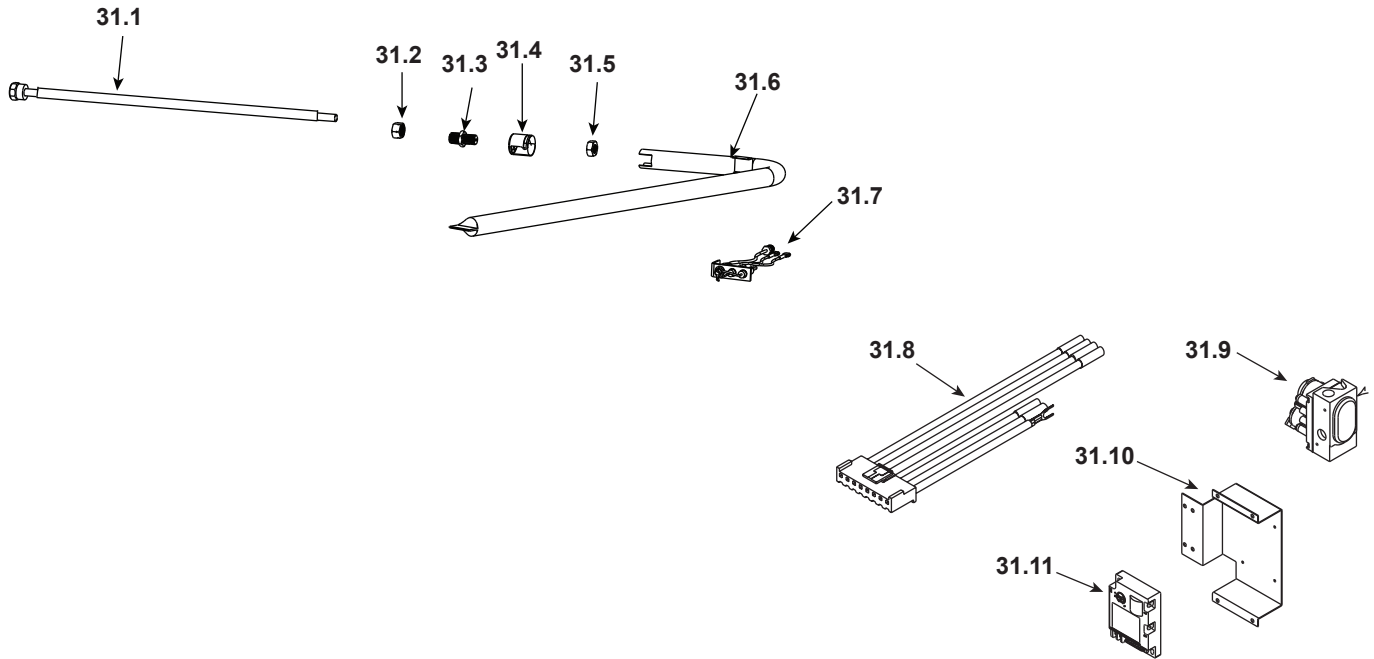

#31 Valve Assembly

IMPORTANT: THIS IS DATED INFORMATION. When requesting service or replacement parts for your appliance please provide model number and serial number. All parts listed in this manual may be ordered from an authorized dealer.

Stocked at Depot

ITEM	DESCRIPTION	COMMENTS	PART NUMBER	
31.1	18 in. Flex Tube	No longer available	4021-032	
31.2	Compression Nut		SRV32553	
31.3	Orifice NG, (#25B)		SRV4021-134	Y
	Orifice LP 803-803		SRV32562	Y
31.4	Shutter	No longer available	4036-315	
31.5	Jam Nut 1/2-20 803-823		SRV32563	
31.6	Burner Tube Assembly	No longer available	4036-035	
31.7	Pilot Assembly NG		SRV593-512	Y
	Pilot Assembly LP		SRV593-513	Y
31.8	IPI Harness w/5 ft leads		SRV4021-116	Y
31.9	Valve NG		SRV593-500	Y
	Valve LP		SRV593-501	Y
31.10	Valve Assembly Bracket	No longer available	4036-138	
31.11	Control Module		SRV593-595	Y
	3/8 Swivel Nut Connector		4021-561	
	Brass Elbow	Qty 2 req	SRV4021-045	
	ON/OFF Valve		SRV15697	Y

Additional service parts on following page