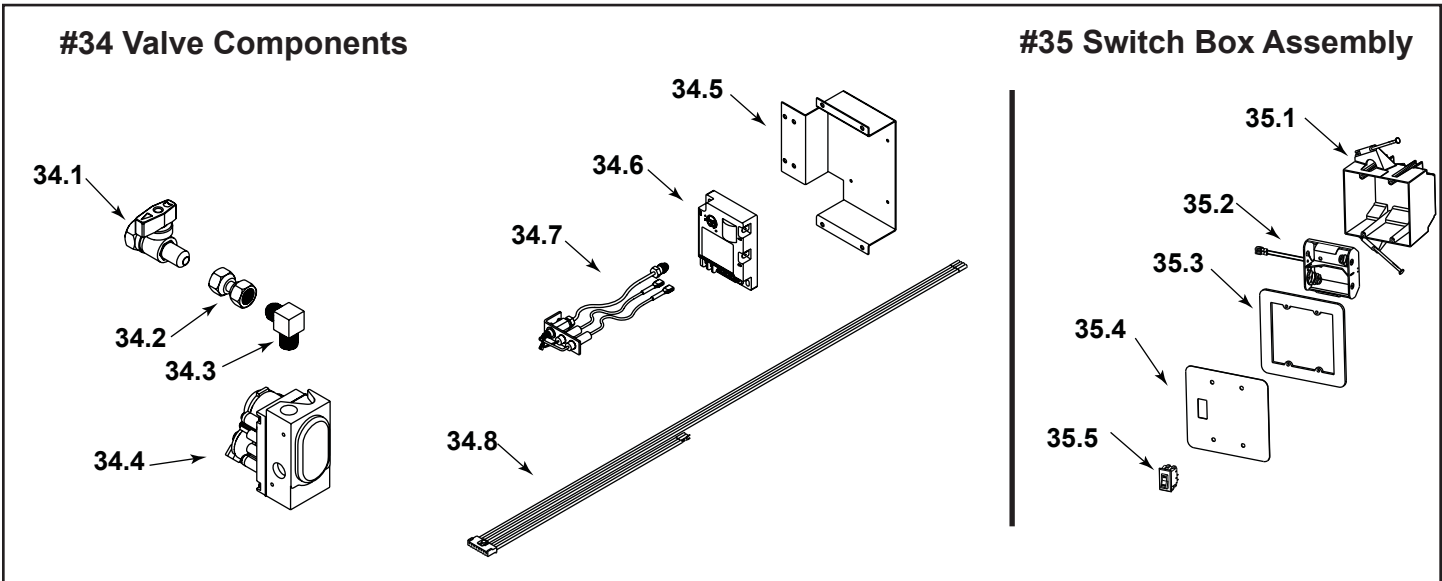

IMPORTANT: THIS IS DATED INFORMATION. When requesting service or replacement parts for your appliance please provide model number and serial number. All parts listed in this manual may be ordered from an authorized dealer.

Stocked at Depot

ITEM	DESCRIPTION	COMMENTS	PART NUMBER	Stocked at Depot
34.1	ON/OFF Valve		SRV15697	Y
34.2	3/8 Swivel Nut Connector		4021-561	
34.3	Brass Elbow		SRV4021-045	
34.4	Valve NG		593-500	Y
	Valve LP		SRV593-501	Y
34.5	Valve Assembly Bracket		4036-179	
34.6	Control Module		593-595	Y
34.7	Pilot Assembly NG		SRV593-512	Y
	Pilot Assembly LP		SRV593-513	Y
34.8	IPI Wiring Harness (w/5 ft. Leads)		SRV4021-116	Y
35	Switch Box Assembly		4036-040	
35.1	Switch Box		SRV4021-117	Y
35.2	Battery Pack		SRV593-594	Y
35.3	Electrical Box Gasket		SRV4021-153	
35.4	Switch Cover Plate		4036-157	
35.5	ON/OFF Rocker Switch		SRV060-511	Y
	Lava Rock		4021-296	
	Outer Shell Access Panel		4036-186	
	Outer Shell Access Panel Fastener Pack		4025-007	
	Conversion Kit NG to LP		LPK-DAKOTA-B	Y
	Conversion Kit LP to NG		NGK-DAKOTA-B	Y
	Installation Instructions & Owner's Manual		4036-909	

Additional service parts on following page.