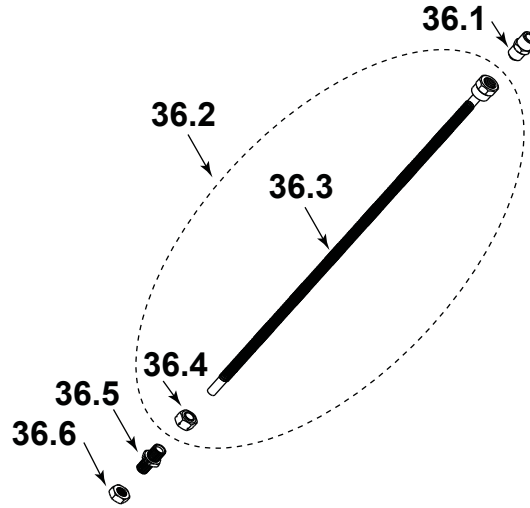

#36 Flex Assembly

IMPORTANT: THIS IS DATED INFORMATION. When requesting service or replacement parts for your appliance please provide model number and serial number. All parts listed in this manual may be ordered from an authorized dealer.

Stocked at Depot

ITEM	DESCRIPTION	COMMENTS	PART NUMBER	
36.1	Brass Fitting (1/2-3/8)		27D7306	
36.2	Flex Burner Line Kit		SRV4036-260	
36.3	Flex Tube, 21"		4021-418	
36.4	Compression Nut		SRV32553	
36.5	Burner Orifice NG		SRV4021-134	Y
	Burner Orifice LP		SRV32562	Y
36.6	Jam Nut (1/2-20)		SRV32563	
	3/8 in. NPT Pipe Coupler	No longer available	4021-349	
	3/8 Male NPT x 4-1/2 in. Pipe	No longer available	4021-348	
	3/8 NPT Street L	No longer available	4021-347	

Log Assemblies