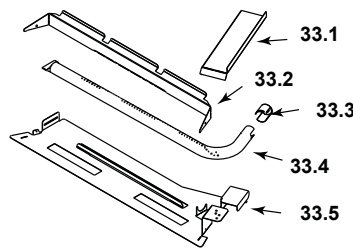

#33 Burner Assembly

33	Burner Tube Assembly NG		4036-068	Y
	Burner Tube Assembly LP		4036-069	Y
33.1	Pilot Shield		4036-248	
33.2	Rock Retainer		4036-190	
33.3	Air Shutter		4036-194	
33.4	1-1/4 in. Burner Tube NG		4036-187	
	1-1/4 in. Burner Tube LP		4036-188	
33.5	Burner Tube Bracket		4036-189	

Additional service parts on following page.