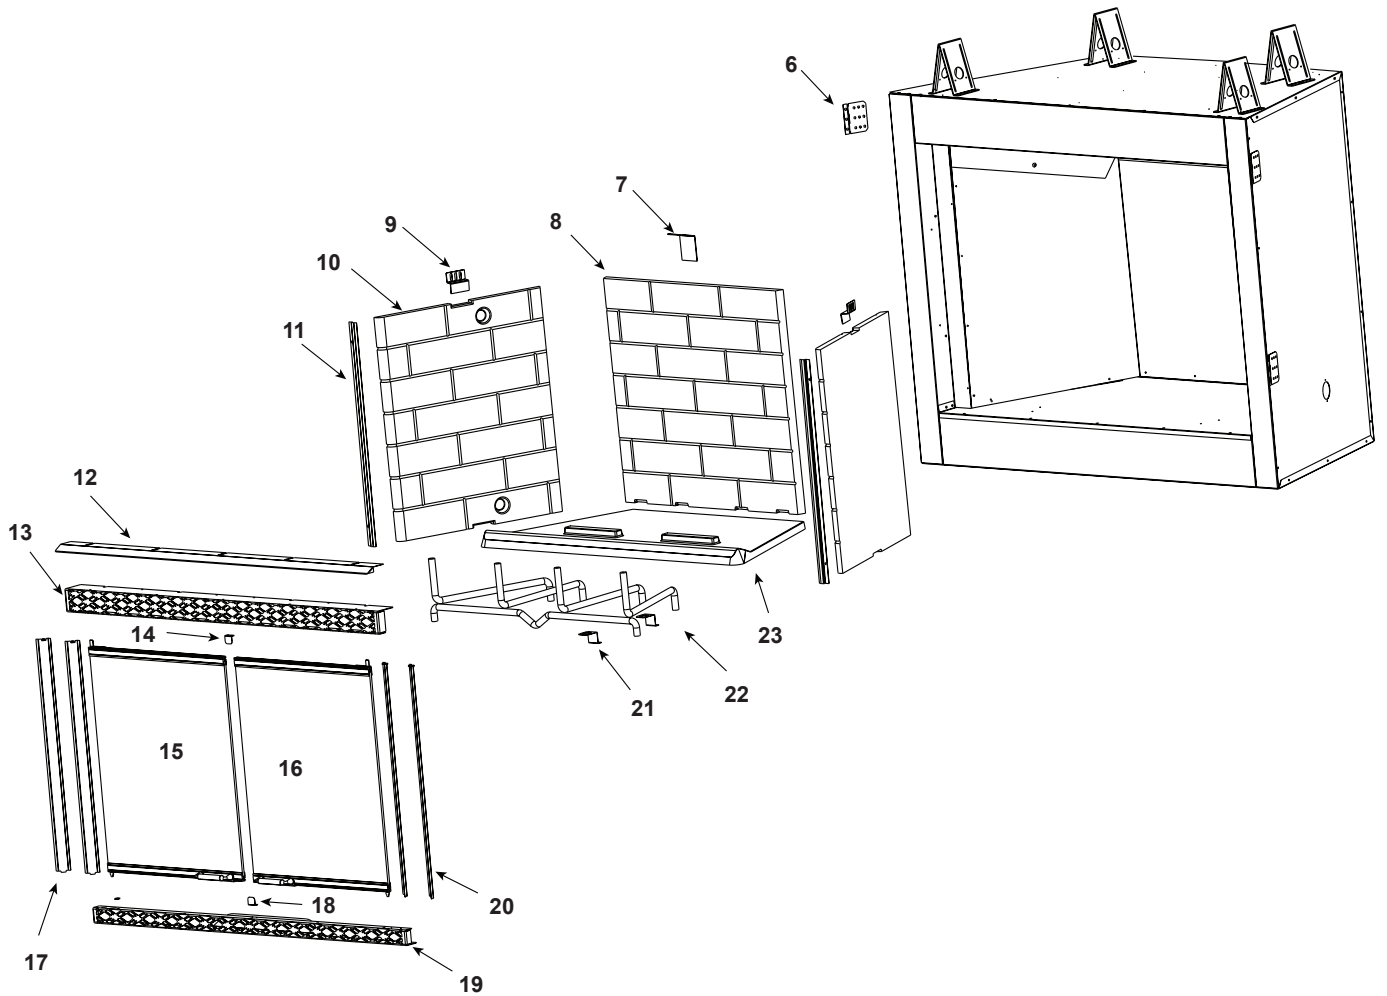

## Log Set Assembly

Part number list on following page.

IMPORTANT: THIS IS DATED INFORMATION. Parts must be ordered from a dealer or distributor. **Hearth and Home Technologies does not sell directly to consumers.** Provide model number and serial number when requesting service parts from your dealer or distributor.

Stocked  
at Depot

ITEM	DESCRIPTION	COMMENTS	PART NUMBER	
	<b>Log Set - Box 1</b>	No longer available	4036-697	
1	Rear Log			
	<b>Log Set - Box 2</b>	No longer available	4036-698	
2	Right Front Log			
3	Left Front Log			
	<b>Log Set - Box 3</b>	No longer available	4036-699	
4	Right Center Log			
5	Left Center Log			
6	Nailing Flange	Qty 4 req	SRV31190	
7	Retainer, Back Refractory		4036-121	
8	Brick Back Refractory		SRV28394	
9	Retainer, Side Refractory	Qty 2 req	SRV11847	
10	Brick Side Refractory		28393	
11	Side Refractory Cover	No longer available	4036-107	
12	Gas Hood	No longer available	4036-174	
13	Top Exhaust	No longer available	4036-144	
14	Top Door Stop	No longer available	4036-127	
15	<b>Left Glass Door Assembly</b>		4036-601	
	Stainless Steel Door Handle		32400	
	Glass Panel Assembly		4036-020	
	Handle Bracket		4036-114	
	Left Bottom Pivot Pin		4036-116	
	Left Top Pivot Pin		4036-119	
16	<b>Right Glass Door Assembly</b>		4036-599	
	Stainless Steel Door Handle		32400	
	Glass Panel Assembly		4036-020	
	Handle Bracket		4036-114	
	Right Bottom Pivot Pin		4036-115	
	Right Top Pivot Pin		4036-118	
17	Door Grille Bar Left	Qty 2 req	4036-112	
18	Door Stop - Bottom	No longer available	4036-109	
19	Bottom Intake		4036-244	
20	Door Grille Bar Right	Qty 2 req	4036-113	
21	Grate Retainer Clip	Qty 2 req	27978	
22	Grate		GR21	Y
23	Brick Hearth Refractory		4036-740	
	Lava Rock (2lb. Bag)		4021-296	