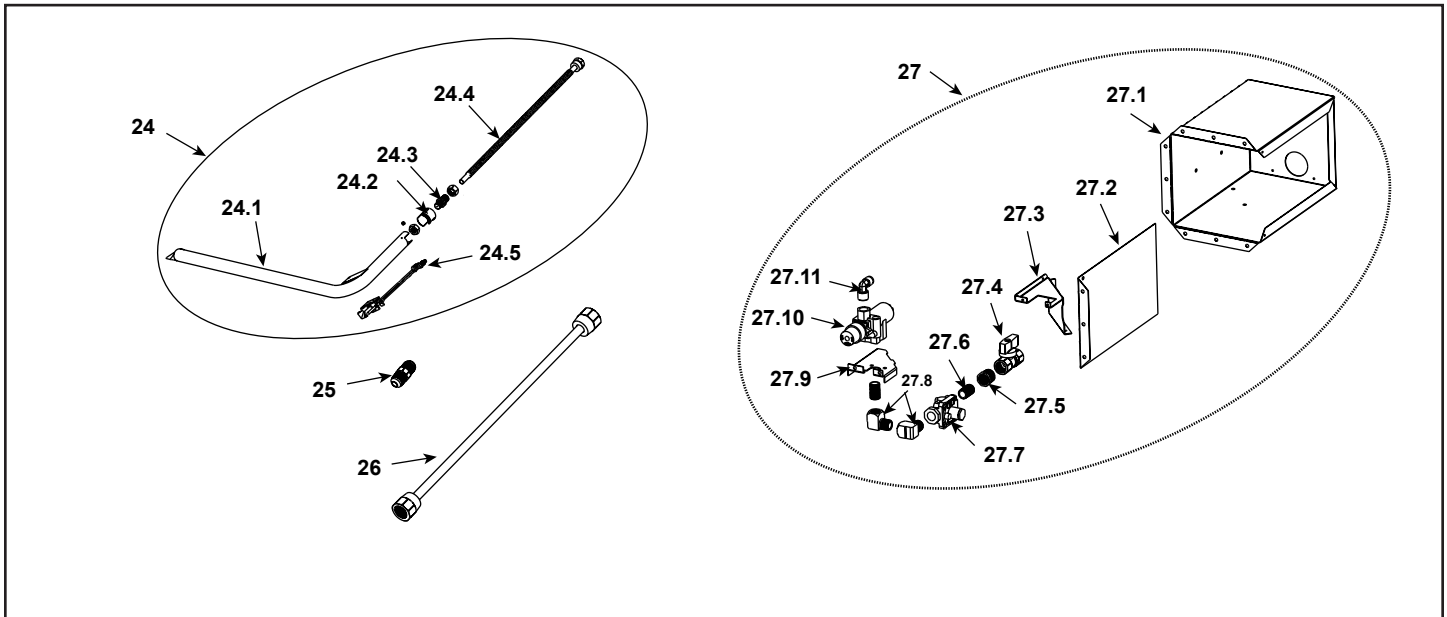

IMPORTANT: THIS IS DATED INFORMATION. Parts must be ordered from a dealer or distributor. **Hearth and Home Technologies does not sell directly to consumers.** Provide model number and serial number when requesting service parts from your dealer or distributor.

Stocked at Depot

ITEM	DESCRIPTION	COMMENTS	PART NUMBER	
24	Burner Tube Assembly w/Orifice NG	No longer available	4036-018	
	Burner Tube Assembly w/Orifice LP	No longer available	4036-019	
24.1	Burner Tube w/Pilot Bracket	No longer available	4036-013	
24.2	Shutter	No longer available	4036-315	
24.3	Orifice - NG	No longer available	SRV35321	
	Orifice LP		SRV32562	Y
24.4	18 in. Flex Tube	No longer available	4021-032	
24.5	RS Safety Pilot Assembly NG	No longer available	4036-510	
	RS Safety Pilot Assembly LP	No longer available	4036-511	
25	3/8 SAE Flare, Hex Nipple		4021-031	
26	18" Aluminum Tube Assembly	No longer available	4036-810	
27.1	Valve Box Base	No longer available	4036-123	
27.2	Valve Box Plate	No longer available	4036-122	
27.3	Valve Bracket	No longer available	4036-124	
27.4	ON/OFF Valve	No longer available	4021-028	
27.5	Bushing- 3/8 NPT / 1/2 M NPT	Qty 2 req	4021-030	
27.6	Pipe Nipple 3/8 NPT	No longer available	SRV4021-041	
27.7	Regulator	No longer available	34026	
27.8	Brass Elbow	No longer available	4021-027	
27.9	Valve Plate	No longer available	4036-125	
27.10	RS Safety Valve	No longer available	33992	
27.11	Connector, Brass 90 Degree - Flex		SRV4021-045	
	Valve Access Door	No longer available	4036-870	
	Conversion Kit NG to LP	No longer available	4036-021	
	Conversion Kit LP to NG	No longer available	4036-022