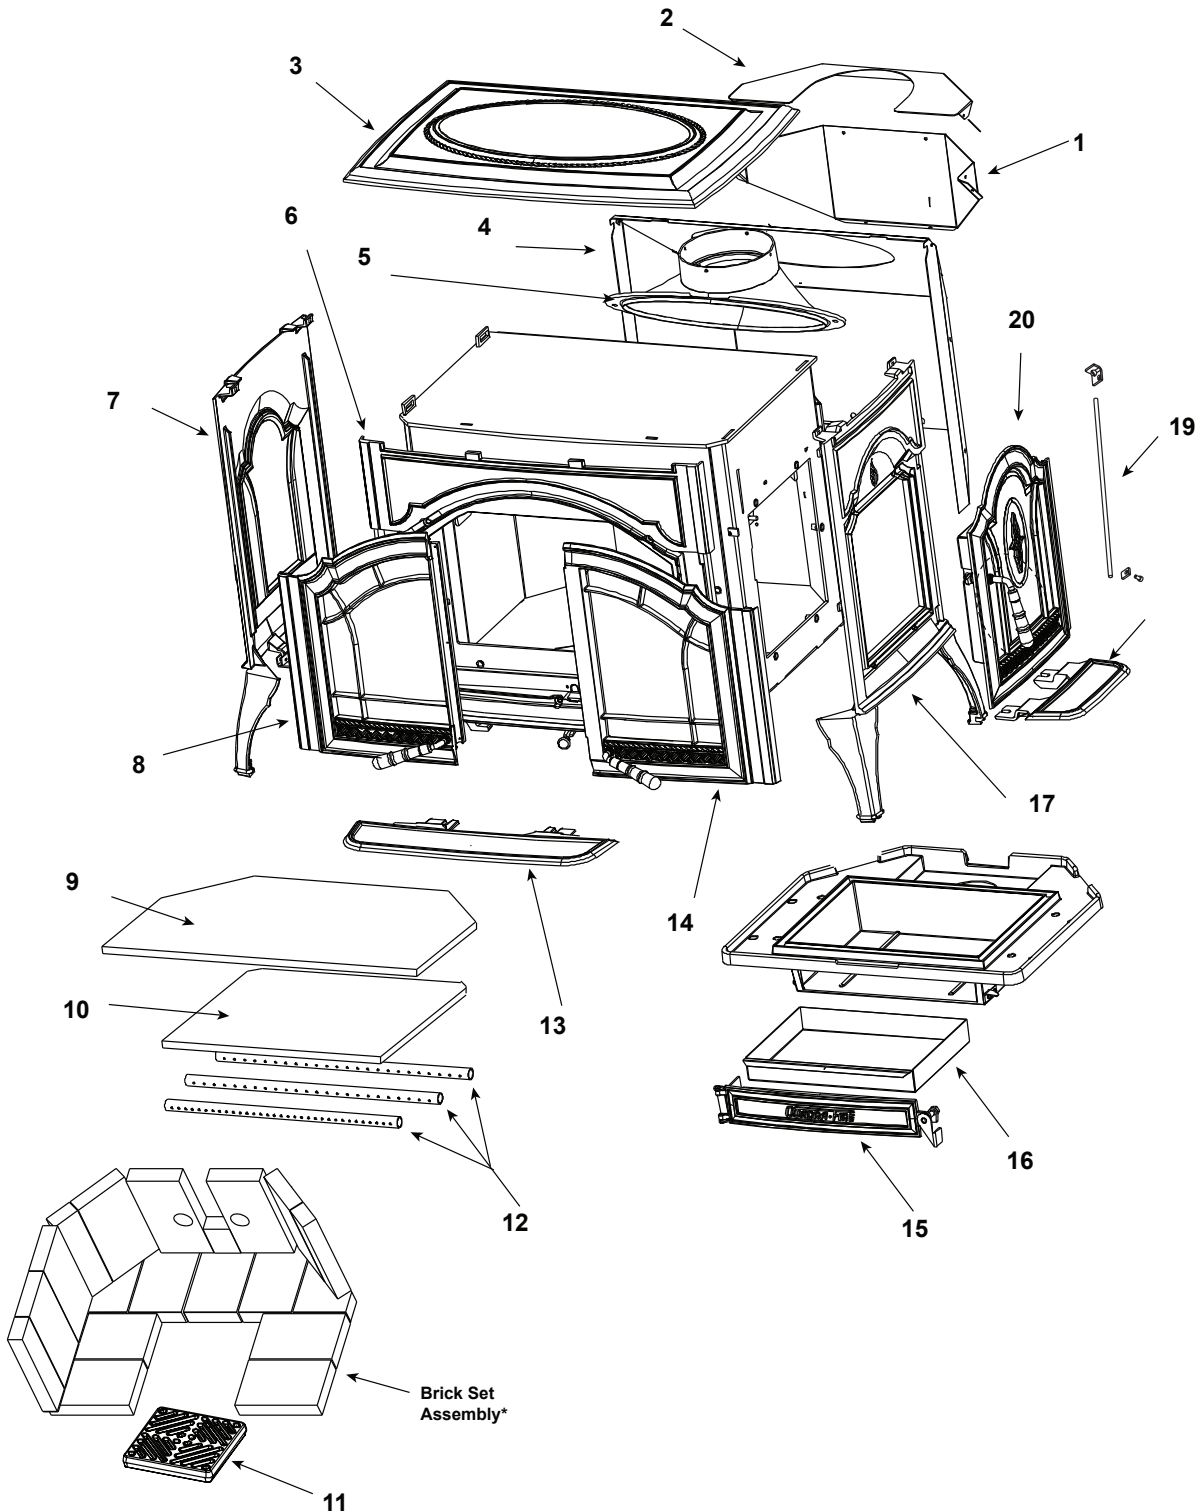

Retired Units
CUMBGAP-MBK (1-04 to 7-14)
CUMBGAP-PMH (1-04 to 7-14)

Retired Units
CUMBGAP-PCR (4-04 to 11-06)
CUMBGAP-PGR (2-04 to 2-05)
CUMBGAP-PMB (2-04 to 7-05)