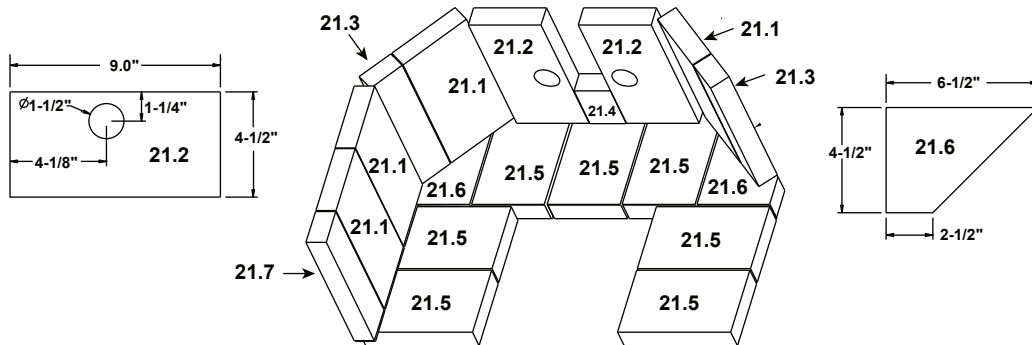

Beginning Manufacturing Date: Jan 2004
Ending Manufacturing Date: July 2014

IMPORTANT: THIS IS DATED INFORMATION. Parts must be ordered from a dealer or distributor. **Hearth and Home Technologies does not sell directly to consumers.** Provide model number and serial number when requesting service parts from your dealer or distributor.

Stocked at Depot

ITEM	DESCRIPTION	COMMENTS	PART NUMBER	
17	Side Right	Matte Black	7006-151MBK	
		Porcelain Mahogany	SRV7006-151PMH	
18	Ashlip Side	Matte Black	7006-157MBK	
		Porcelain Mahogany	SRV7006-157PMH	
19	Side Door Hinge Assembly		7006-047	
20	Side Door Assembly	Matte Black	7006-031MBK	
		Porcelain Mahogany	7006-031PMH	
	Bracket, Door Lock		7006-198	
	Fiber Handle		SRV433-1380	Y
	Gasket, Door, 1/2", Field Cut to Size	10 Ft.	834-4170	Y
	Screw, Flat Head Philips 8-32 x 1/2	Pkg of 10	832-0860	
	Screw, Pan Head Philips 8-32 x 3/8	Pkg of 40	225-0500/40	Y
	Side Door	Matte Black	7006-225MBK	
		Porcelain Mahogany	SRV7006-225PMH	
	Side Door Handle Assembly, Fiber Handle Not Included	Gold	7006-037	
	Side Door Shield		SRV7006-212	

#21 Brick Assembly

21	Brick Assembly - Complete Set	Pkg of 19	BRICK-7006	
21.1	Brick, 9" x 4-1/2" x 1-1/4"	Qty 4 req		
21.2	Brick, 9" x 4-1/2" x 1-1/4" w/Hole (see diagram)	Pkg of 2	SRV436-0380	Y
21.3	Brick, 9" x 2-1/4" x 1-1/4"	Qty 2 req		
21.4	Brick, 3" x 2-1/4" x 1-1/4"	Qty 1 req		
21.5	Brick, 6-3/4" x 4-1/2"	Qty 7 req		
21.6	Brick, 6-1/2" x 4-1/4" angled (see diagram)	Qty 2 req		
21.7	Brick, 9" x 2" x 1-1/4"	Qty. 1 Req.		
	Brick, Uncut (Must specify size when ordering)	Pkg of 1	832-0550	
		Pkg of 6	832-3040	

Additional service part numbers appear on following page.