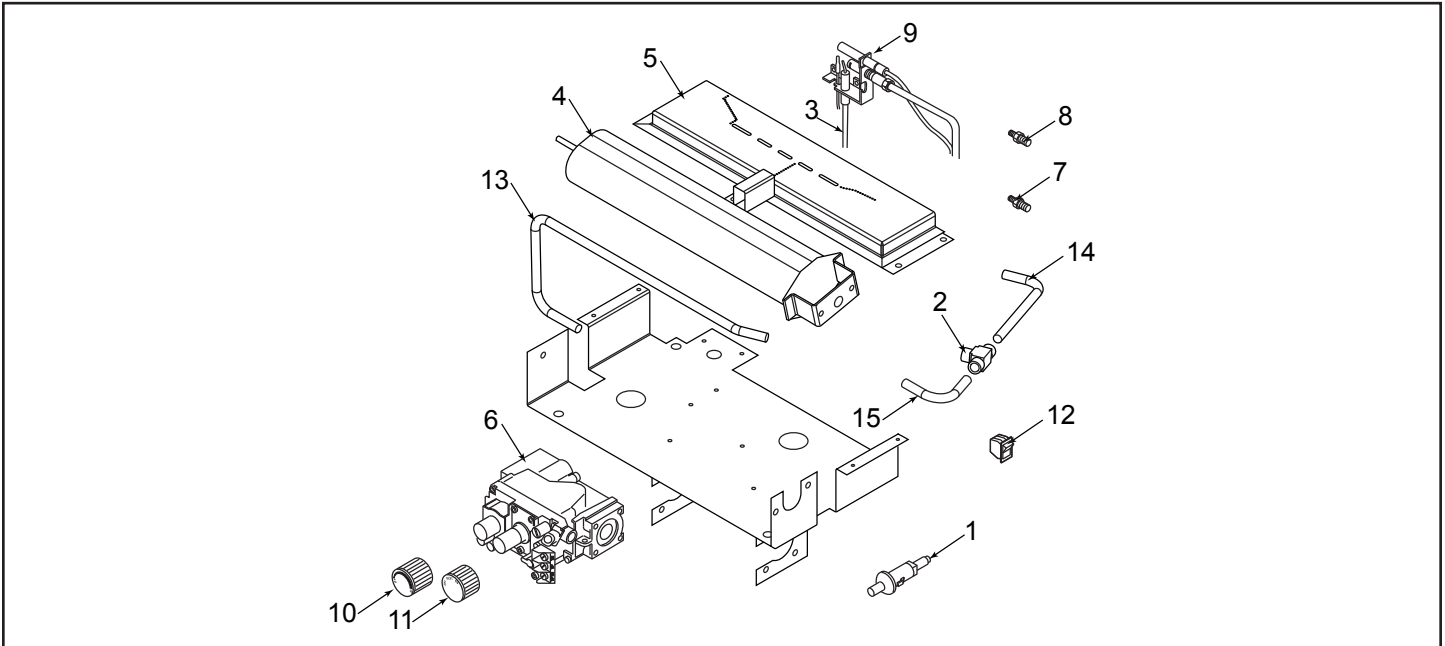

Service Parts

CONCORDE

Vent Free Gas Stove
Last Serial #HF1820502

Beginning Manufacturing Date: NA
Ending Manufacturing Date: Oct 2018

CSVF30SNVG

CSVF30SPVG

CSVF30SNVEMB

IMPORTANT: THIS IS DATED INFORMATION. Parts must be ordered from a dealer or distributor. **Hearth and Home Technologies does not sell directly to consumers.** Provide model number and serial number when requesting service parts from your dealer or distributor.

Stocked at Depot

ITEM	DESCRIPTION	COMMENTS	PART NUMBER	
1	Piezo Ignitor		SRV14D0503	Y
2	Union Tee, 5/16		SRV43D0181	
3	Piezo Wire		SRV00K0632	
4	Front Burner		SRV58D0193	Y
5	Rear Burner		58D0435K	Y
6	Control Valve	NG	SRV14D0467	
		Propane	SRV14D0468	
7	Front Burner Injector	NG	SRV58D0061	Y
		Propane	SRV58D0056	Y
8	Rear Burner Injector	NG	58D0061	
		Propane	SRV62D3005	
9	ODS Pilot Assembly	NG	SRV14D0473	Y
		Propane	SRV14D0477	Y
10	On/Off Control Knob		43D0094A	
11	Hi/Lo Control Knob		43D0095A	
12	On/Off Switch		SRV32D0232	Y
13	VF Valve Tube		58D0427K	
14	VF Front Burner Tube		58D0428K	
	Baffle, Air		20300545K	
	Control Door Hinge Bracket	Serial # starting w/HF	58D0263	
		All Other Serial #	58D2020K	

Stocked at Depot

ITEM	DESCRIPTION	COMMENTS	PART NUMBER	
	Log Assembly		58D1900K	
1	Back Log		58D1901K	
2	Bottom Left Log		58D1902K	
3	Bottom Right Log		58D1903K	
4	Left Top Log		58D1904K	
5	Right Top Log		58D1905K	
Accessories				
	Flex Connector	No longer available	Flexcon18	
	Wall Switch Kit		MVWS	
	Hand Held Remote		RCB	
	Hand Held Thermostat Remote		RCST	