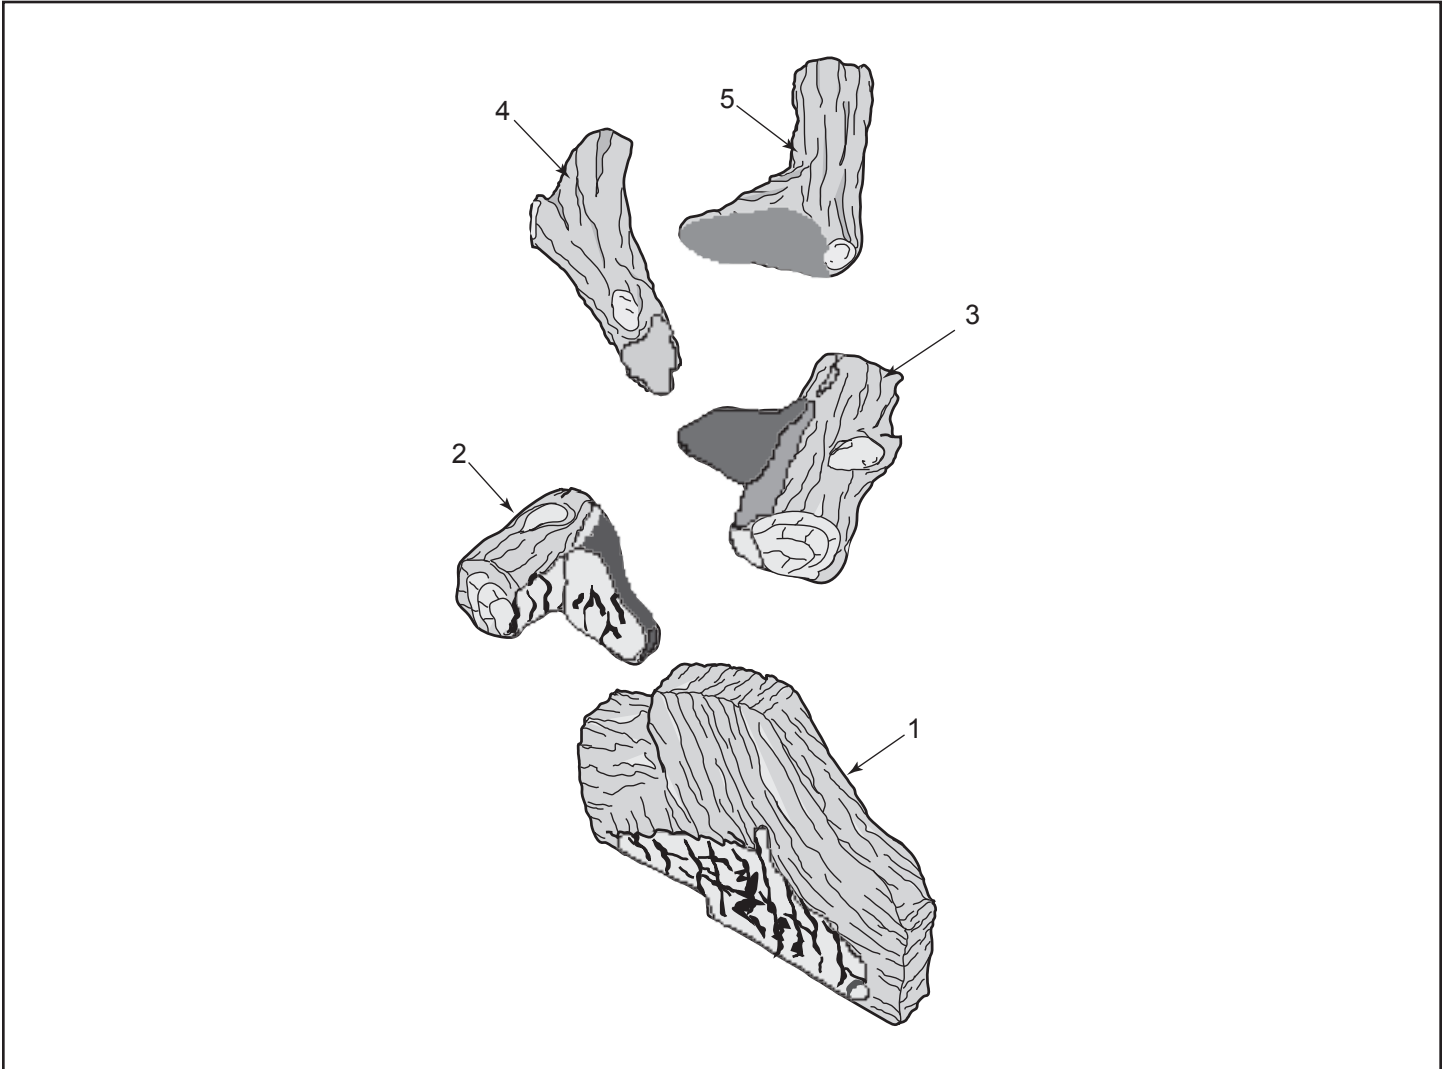

Service Parts

CONCORDE

Vent Free Gas Stove
Last Serial #HF1820502

Beginning Manufacturing Date: NA
Ending Manufacturing Date: Oct 2018

CSVF30SNVG

CSVF30SPVG

CSVF30SNVEMB

IMPORTANT: THIS IS DATED INFORMATION. Parts must be ordered from a dealer or distributor. **Hearth and Home Technologies does not sell directly to consumers.** Provide model number and serial number when requesting service parts from your dealer or distributor.

Stocked at Depot

ITEM	DESCRIPTION	COMMENTS	PART NUMBER	
1	Piezo Ignitor		SRV14D0503	Y
2	Union Tee, 5/16		SRV43D0181	
3	Piezo Wire		SRV00K0632	
4	Front Burner		SRV58D0193	Y
5	Rear Burner		58D0435K	Y
6	Control Valve	NG	SRV14D0467	
		Propane	SRV14D0468	
7	Front Burner Injector	NG	SRV58D0061	Y
		Propane	SRV58D0056	Y
8	Rear Burner Injector	NG	58D0061	
		Propane	SRV62D3005	
9	ODS Pilot Assembly	NG	SRV14D0473	Y
		Propane	SRV14D0477	Y
10	On/Off Control Knob		43D0094A	
11	Hi/Lo Control Knob		43D0095A	
12	On/Off Switch		SRV32D0232	Y
13	VF Valve Tube		58D0427K	
14	VF Front Burner Tube		58D0428K	
	Baffle, Air		20300545K	
	Control Door Hinge Bracket	Serial # starting w/HF	58D0263	
		All Other Serial #	58D2020K	