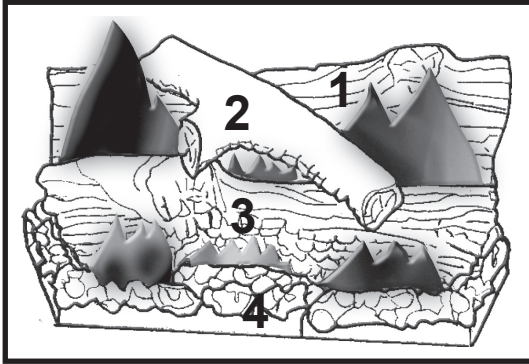

1-90-08260-1 (Black), 1-90-08260-2 (Charcoal), 1-90-08260-3 (Goldenfire), 1-90-08260-4 (Metallic Blue),  
1-90-08260-5 (Honey Glo), 1-90-08260-10 (Mojave Red), 1-90-08260-12 (Forest Green)

### Log Set Assembly

Part number list on following page.