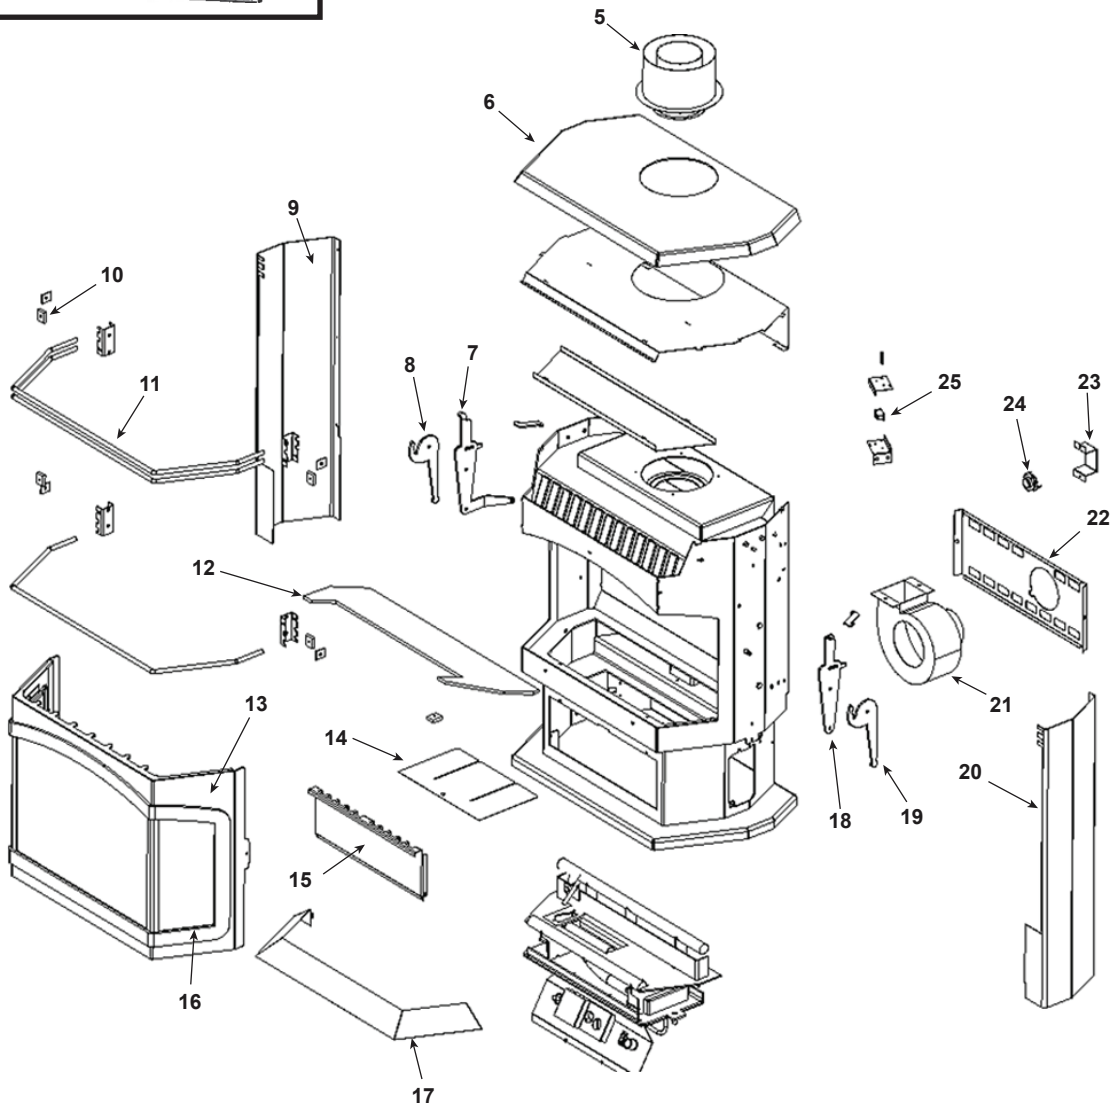

### Log Set Assembly

Part number list on following page.

**Stocked  
at Depot**

ITEM	DESCRIPTION	COMMENTS	PART NUMBER	
	Valve Assembly, NG	No longer available	1-10-08263	
	Valve Assembly, LP	No longer available	1-10-08264	
	Burner Tube Set	No longer available	1-00-08693	
26.1	Burner Tube, rear	No longer available	3-40-08226	
26.2	Burner Tube, middle		3-40-08225	Y
26.3	Burner Tube, front w/ext	No longer available	3-40-08693	
26.4	Thermopile	No longer available	3-20-08219	
26.5	Pilot assembly - LP	No longer available	3-40-08715	
	Pilot assembly - NG	No longer available	3-40-08714	
26.6	Thermocouple w/nut (new style) (For use with PSE pilots)		3-40-08906	Y
	Thermocouple (for use with S.I.T. pilots)	No longer available	3-40-08228	
26.7	Valve - NG		3-40-820628	Y
	Valve - LP		3-40-82057	Y
26.8	Piezo Igniter w/nut	No longer available	3-40-08220	
26.9	Tubing 3/8" 'S' tube	No longer available	2-00-08281	
26.10	Fitting, male compression 3/8" tp 3/8"	No longer available	3-31-08284	
26.11	Rocker Switch, 3 position	No longer available	3-20-08221A	
26.12	Brass Elbow, 90 degree	No longer available	3-31-08282	
26.13	Fitting, male compression 1/4" tp 3/8"	No longer available	3-31-08283	
26.14	Orifice, #56 male thread (center) - NG	No longer available	3-40-57356	
	Orifice, #71 male thread (center) - LP	No longer available	3-40-57271	
26.15	Orifice, #47 male thread (front) - NG	No longer available	3-40-64347	
	Orifice, #56 male thread (front) - LP		3-40-57356	Y
26.16	Orifice, #39 male thread (rear) - NG	No longer available	3-40-64739	
	Orifice, #53 male thread (rear) - LP	No longer available	3-40-57753	
26-17	Burner Plate	No longer available	1-10-08277W	