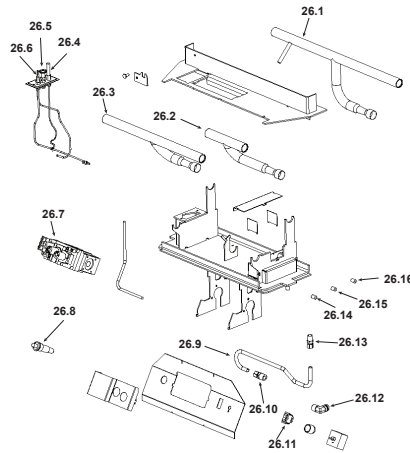

#26 Burner Assembly

IMPORTANT: THIS IS DATED INFORMATION. Parts must be ordered from a dealer or distributor. **Hearth and Home Technologies does not sell directly to consumers.** Provide model number and serial number when requesting service parts from your dealer or distributor.

**Stocked
at Depot**

ITEM	DESCRIPTION	COMMENTS	PART NUMBER	
	Valve Assembly, NG	No longer available	1-10-08263	
	Valve Assembly, LP	No longer available	1-10-08264	
	Burner Tube Set	No longer available	1-00-08693	
26.1	Burner Tube, rear	No longer available	3-40-08226	
26.2	Burner Tube, middle		3-40-08225	Y
26.3	Burner Tube, front w/ext	No longer available	3-40-08693	
26.4	Thermopile	No longer available	3-20-08219	
26.5	Pilot assembly - LP	No longer available	3-40-08715	
	Pilot assembly - NG	No longer available	3-40-08714	
26.6	Thermocouple w/nut (new style) (For use with PSE pilots)		3-40-08906	Y
	Thermocouple (for use with S.I.T. pilots)	No longer available	3-40-08228	
26.7	Valve - NG		3-40-820628	Y
	Valve - LP		3-40-82057	Y
26.8	Piezo Igniter w/nut	No longer available	3-40-08220	
26.9	Tubing 3/8" 'S' tube	No longer available	2-00-08281	
26.10	Fitting, male compression 3/8" tp 3/8"	No longer available	3-31-08284	
26.11	Rocker Switch, 3 position	No longer available	3-20-08221A	
26.12	Brass Elbow, 90 degree	No longer available	3-31-08282	
26.13	Fitting, male compression 1/4" tp 3/8"	No longer available	3-31-08283	
26.14	Orifice, #56 male thread (center) - NG	No longer available	3-40-57356	
	Orifice, #71 male thread (center) - LP	No longer available	3-40-57271	
26.15	Orifice, #47 male thread (front) - NG	No longer available	3-40-64347	
	Orifice, #56 male thread (front) - LP		3-40-57356	Y
26.16	Orifice, #39 male thread (rear) - NG	No longer available	3-40-64739	
	Orifice, #53 male thread (rear) - LP	No longer available	3-40-57753	
26-17	Burner Plate	No longer available	1-10-08277W	

Additional service part numbers appear on following page.