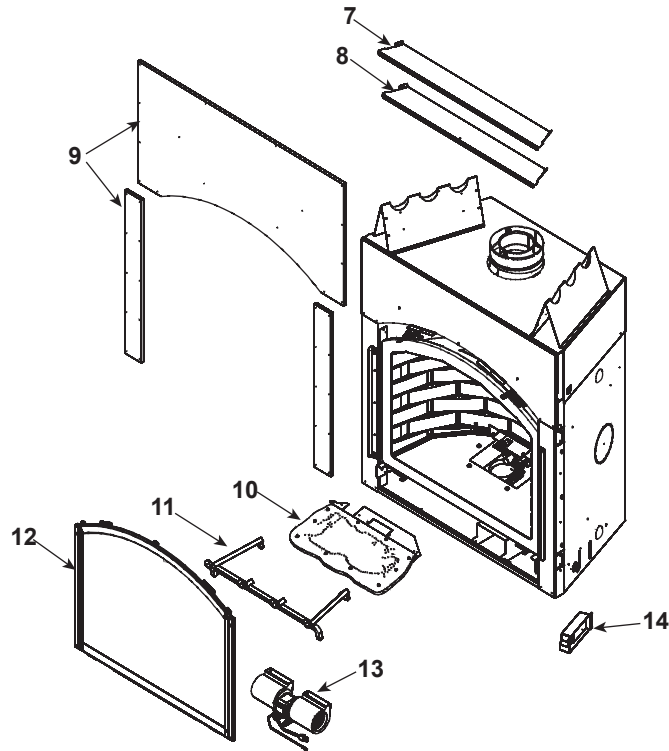

Log Set Assembly

IMPORTANT: THIS IS DATED INFORMATION. Parts must be ordered from a dealer or distributor. **Hearth and Home Technologies does not sell directly to consumers.** Provide model number and serial number when requesting service parts from your dealer or distributor.

Stocked at Depot

ITEM	DESCRIPTION	COMMENTS	PART NUMBER	Stocked at Depot
	Log Set Assembly		LOGS-CERONA42	Y
1	Log 1	Pre 5/15/16, Must order complete assembly	SRV2107-701	
2	Log 2		SRV2107-702	
3	Log 3		SRV2107-703	
4	Log 4		SRV2107-704	
5	Log 5		SRV2107-705	
6	Log 6		SRV2107-706	
7	Top Header Heat Shield		2107-144	
8	Bottom Header Heat Shield		2107-145	
9	Non-Combustible Board		2107-030	
10	Burner NG, Propane		2107-003	Y
11	Grate Assembly		2106-006	
12	Glass Door Assembly		GLA-CERONA42	
13	Fan Kit		GFK-160A	
14	Junction Box		SRV4021-013	Y
	Control Box	No longer available	2106-025	
		Post SN #0021359354	WSK-MLT