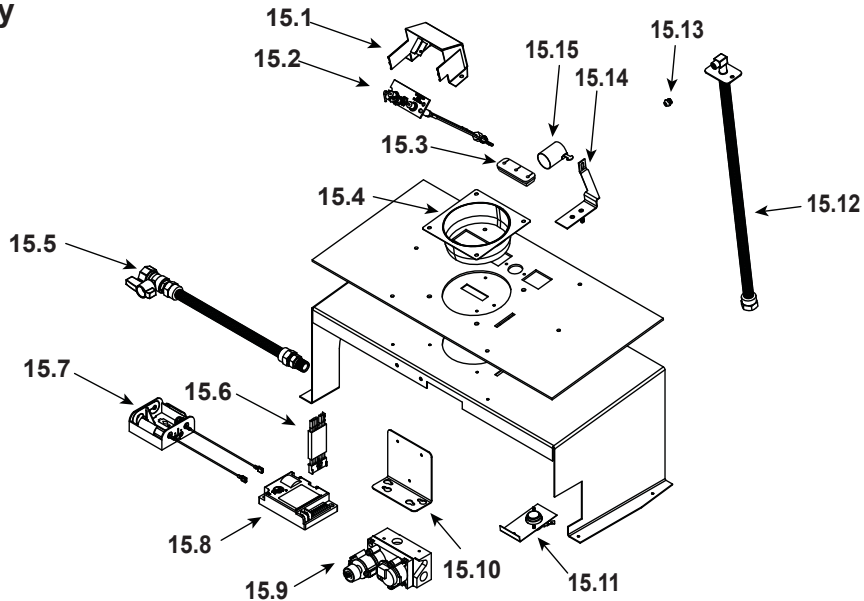

No one builds a better fire

Beginning Manufacturing Date: Aug 2006
Ending Manufacturing Date: Active

#15 Valve Assembly

IMPORTANT: THIS IS DATED INFORMATION. Parts must be ordered from a dealer or distributor. **Hearth and Home Technologies does not sell directly to consumers.** Provide model number and serial number when requesting service parts from your dealer or distributor.

**Stocked
at Depot**

ITEM	DESCRIPTION	COMMENTS	PART NUMBER	
15.1	Pilot Bracket		2106-135	
15.2	Pilot Assembly NG		2106-009	Y
	Pilot Assembly Propane		2106-008	Y
15.3	3-Hole Grommet		SRV2118-420	
15.4	Collar 4"		2081-140	
15.5	Flex Ball Valve Assembly		SRV302-320	Y
15.6	Module Wire Assembly		SRV593-590	Y
15.7	Battery Pack		SRV593-594	Y
15.8	Module		593-592	Y
15.9	Valve NG		750-500	Y
	Valve Propane		750-501	Y
15.10	Valve Bracket		2106-107	
15.11	High Temp Limit Switch	Pre June 2009 must order both switch, Wire, and shutter Bracket assembly	2106-005 and 107-559A	Y
			2106-010(NG) or 2106-071(Propane)	Y
		Post June 2009	2106-005	Y
15.12	Flexible Gas Connector		530-302A	Y
15.13	Orifice NG (#29C)		SRV582-829	Y
	Orifice Propane (#48C)		SRV582-848	Y
15.14	Shutter Bracket Assembly (NG)		2106-010	Y
	Shutter Bracket Assembly (Propane)		2106-071	Y
15.15	Shutter Sleeve		2026-130	Y

Additional service part numbers appear on following page.