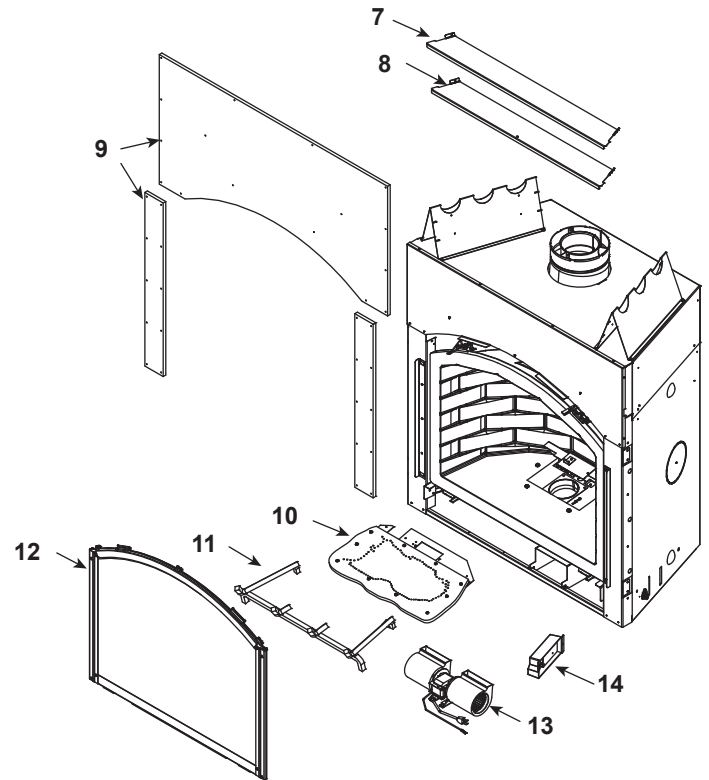

Log Set Assembly

IMPORTANT: THIS IS DATED INFORMATION. Parts must be ordered from a dealer or distributor. **Hearth and Home Technologies does not sell directly to consumers.** Provide model number and serial number when requesting service parts from your dealer or distributor.

Stocked at Depot

ITEM	DESCRIPTION	COMMENTS	PART NUMBER	
	Log Set Assembly		LOGS-CERONA36	Y
1	Log 1	Pre 5/15/16, Must order complete assembly	SRV2106-701	
2	Log 2		SRV2106-703	
3	Log 3		SRV2106-705	
4	Log 4		SRV2106-704	
5	Log 5		SRV2106-702	
6	Log 6		SRV2106-706	
7	Top Header Heat Shield		2106-144	
8	Bottom Header Heat Shield		2106-145	
9	Non-Combustible Board Assembly		2106-030	
10	Burner NG, Propane		2106-003	Y
11	Grate Assembly		2106-006	
12	Glass Door Assembly		GLA-CERONA36	Y
13	Fan Kit		GFK-160A	
14	Junction Box		SRV4021-013	Y
	Control Box	No longer available	2106-025	
		Post Sn #0021359350	WSK-MLT