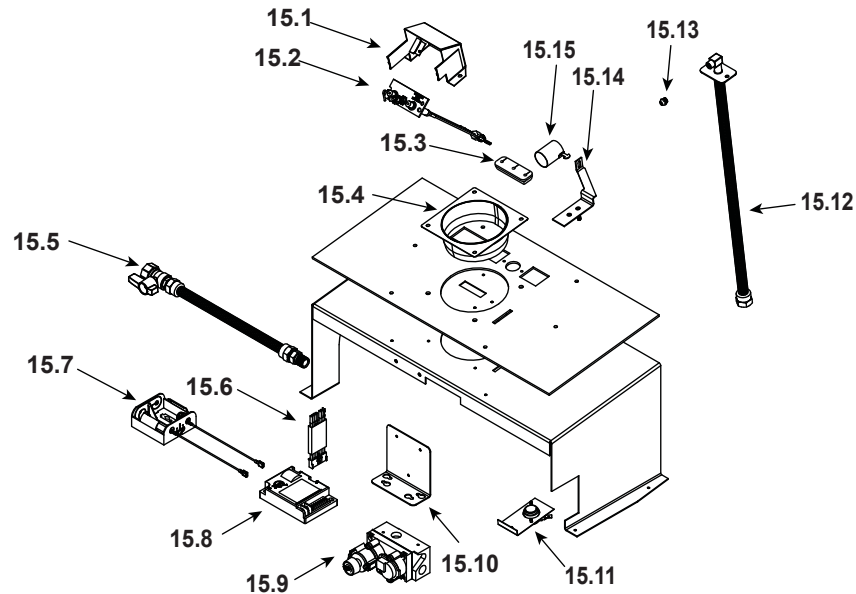

No one builds a better fire

Beginning Manufacturing Date: Aug 2006

Ending Manufacturing Date: Active

#15 Valve Assembly

IMPORTANT: THIS IS DATED INFORMATION. Parts must be ordered from a dealer or distributor. **Hearth and Home Technologies does not sell directly to consumers.** Provide model number and serial number when requesting service parts from your dealer or distributor.

Stocked
at Depot

ITEM	DESCRIPTION	COMMENTS	PART NUMBER	
15.1	Pilot Bracket		2106-135	
15.2	Pilot Assembly NG		2106-009	Y
	Pilot Assembly Propane		2106-008	Y
15.3	3-Hole Grommet		SRV2118-420	
15.4	Collar 4"		2081-140	
15.5	Flex Ball Valve Assembly		SRV302-320	Y
15.6	Module Wire Assembly		SRV593-590	Y
15.7	Battery Pack		SRV593-594	Y
15.8	Module		593-592	Y
15.9	Valve NG		750-500	Y
	Valve Propane		750-501	Y
15.10	Valve Bracket		2106-107	
15.11	High Temp Limit Switch	Pre June 2009 must order both switch, Wire, and shutter Bracket assembly	2106-005 and 107-559A	Y
			2106-010(NG) or 2106-071(Propane)	Y
		Post June 2009	2106-005	Y
15.12	Flexible Gas Connector		530-302A	Y
15.13	Orifice NG (#32)		SRV582-832	Y
	Orifice Propane (#50)		582-850	Y
15.14	Shutter Bracket Assembly (NG)		2106-010	Y
	Shutter Bracket Assembly (Propane)		2106-071	Y
15.15	Shutter Sleeve		2026-130	Y

Additional service part numbers appear on following page.