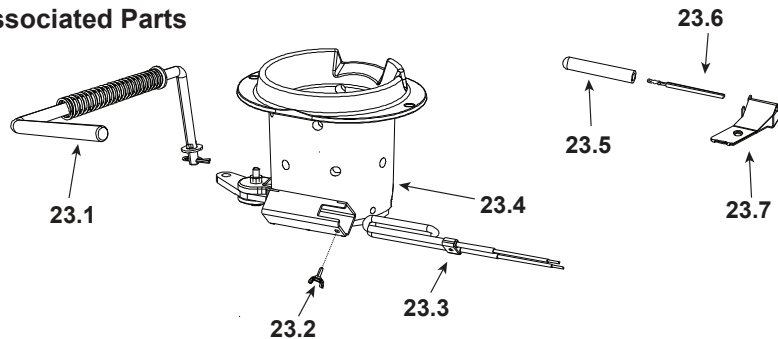

Beginning Manufacturing Date: May 2001
Ending Manufacturing Date: Aug 2009

IMPORTANT: THIS IS DATED INFORMATION. Parts must be ordered from a dealer or distributor. **Hearth and Home Technologies does not sell directly to consumers.** Provide model number and serial number when requesting service parts from your dealer or distributor.

Stocked
at Depot

ITEM	DESCRIPTION	COMMENTS	PART NUMBER	
16	Face	Matte Black	413-0030BK	
		No longer available	413-0030POR	
		No longer available	413-0030PWD	
17	Ashcatcher	Matte Black	413-0010BK	
		No longer available	413-0010POR	
		No longer available	413-0010PWD	
18	Ash Door Assembly	No longer available	812-4600	
	Gasket, Rope, 1/4", Black		834-1460	Y
	Handle, Ash Removal System		472-5060	
19	Ash Pan	No longer available	413-0400	
20	Igniter Access Plate		SRV413-0380	
21	Blower, Convection		812-4900	Y
22	Shroud, Convection Blower		SRV413-0300	

#23 Firepot Assembly and Associated Parts

23.1	Firepot Pull Rod Assembly	No longer available	413-5100	
	Knob, Ash Dump Control Rod		832-3020	
	Spring, Firepot		200-2050	
23.2	Wing Thumb Screw 8-32 x 1/2	Pkg of 24	7000-223/24	Y
23.3	Heating Element Assembly 18" (Loop Igniter)		SRV7000-462	Y
		Pkg of 10	SRV7000-462/10	Y
23.4	Firepot Assembly		SRV414-5200	Y
	Bushing, Firepot		410-8320	Y
	Floor, Firepot		414-0290	Y
	Gasket, Firepot		SRV240-0930	Y
	Nut, Lock 1/4-20	Pkg of 25	226-0090/25	Y
	Bolt, Firepot, 1-1/4" Long	Pkg of 25	225-0120/25	Y
23.5	Thermocouple Cover	Pkg of 10	812-4920	Y
23.6	Thermocouple		812-4470	Y
23.7	Thermocouple Clamp		SRV7001-203	Y

Additional service part numbers appear on following page.