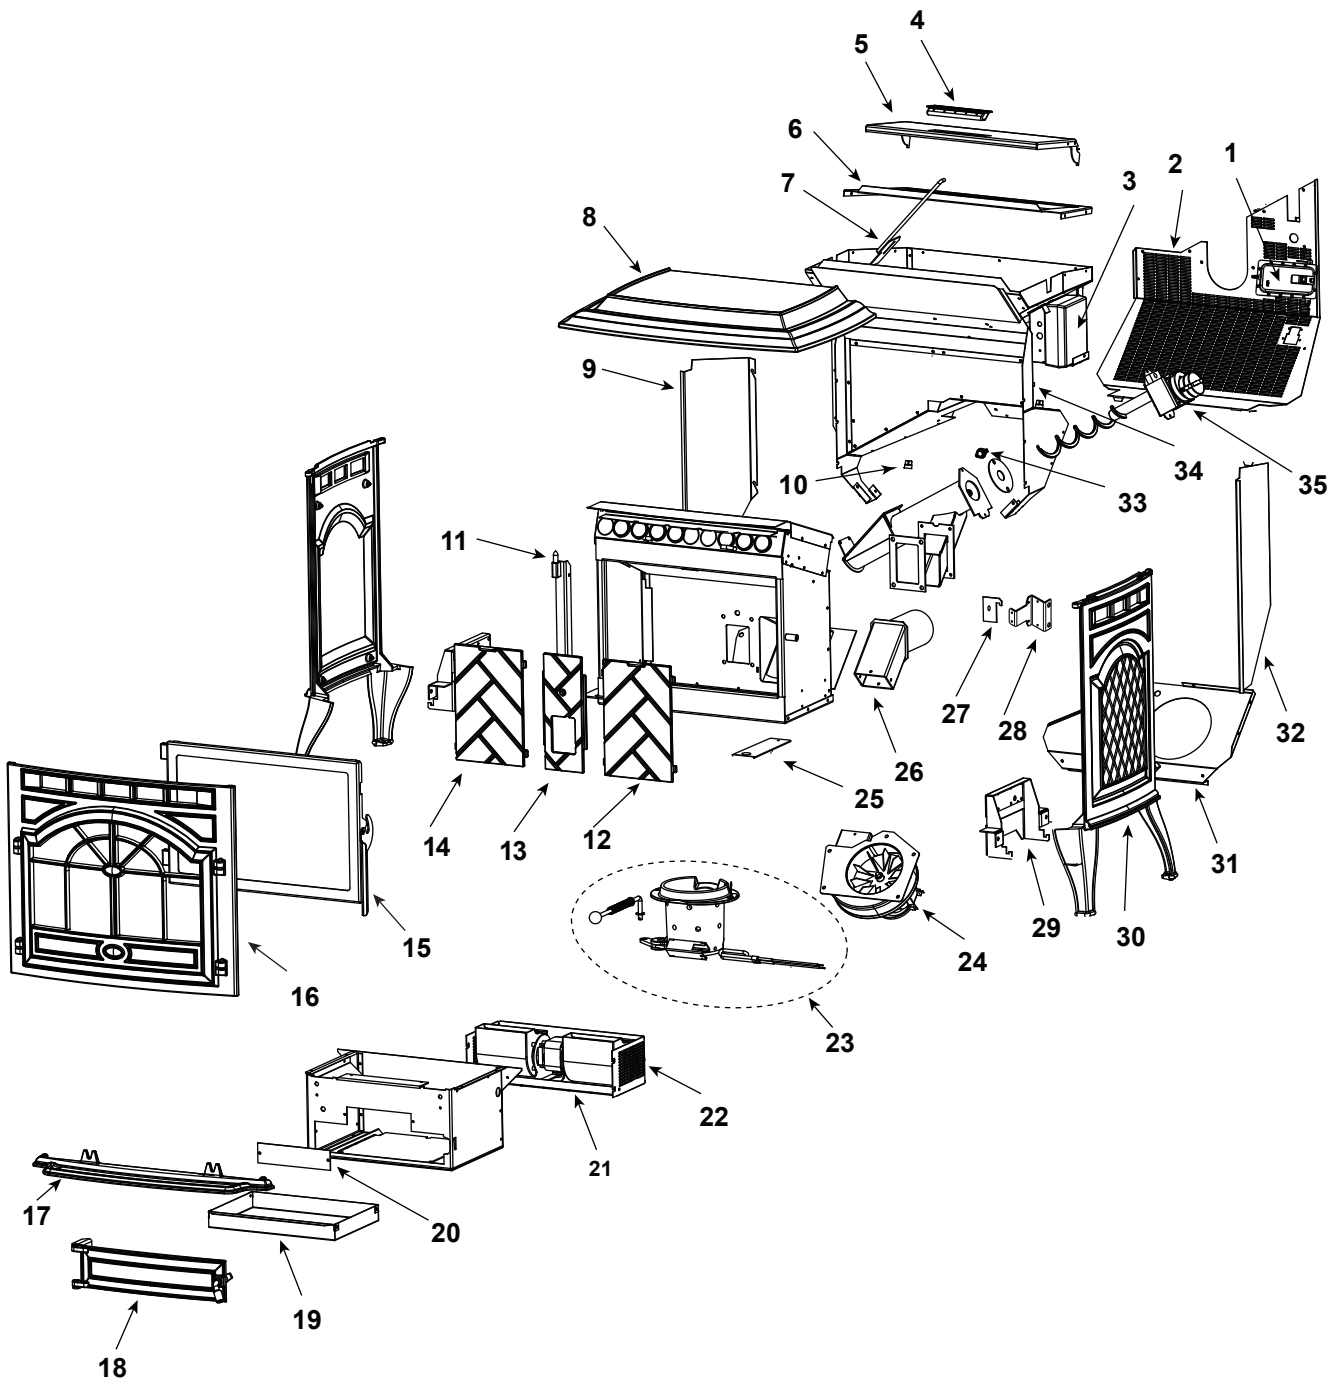

May 2001 thru Aug 2003 810-0210 (MBK) 810-0220 (Sahara) 810-0230 (PMH) 810-0260 (PCR), 810-0270 (PMB), 810-0270 (PMB)

Mar 2003 thru Feb 2006 Castile -MBK, Castile-PCR, Castile -PGR, Castile -PMH, Castile-PMB, Castile -CLG, Castile -CCR

Feb 2006 Thru Oct 2009 Castile -MBK1, Castile-PMH1, Castile-CLG1, Castile-CCR1, Castile -CSB, Castile -CWL

Part number list on following pages.