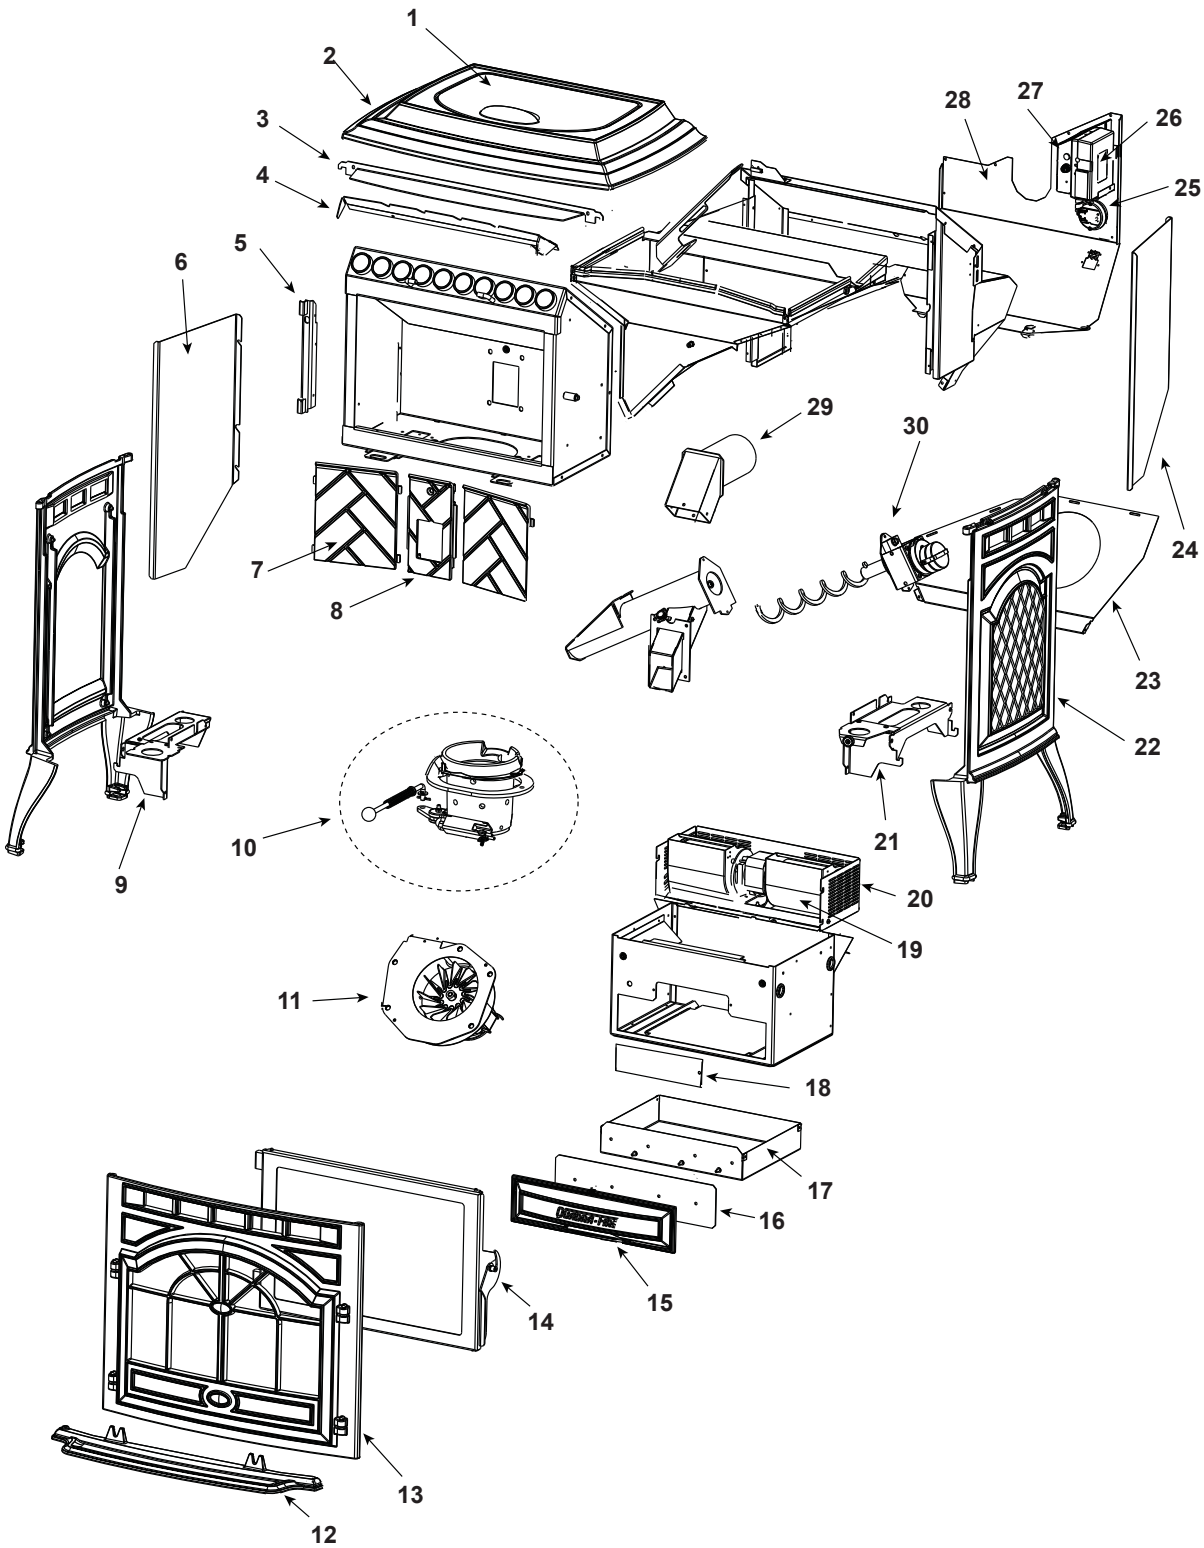

CASTILE-CSB-B, , CASTILE-MBK-B, CASTILE-PMH-B
CASTILE-CWL-B (Oct 2009 thru June 2011)

Part number list on following pages.

IMPORTANT: THIS IS DATED INFORMATION. Parts must be ordered from a dealer or distributor. **Hearth and Home Technologies does not sell directly to consumers.** Provide model number and serial number when requesting service parts from your dealer or distributor.

#10 Firepot Assembly and Associated Parts

10.1	Pull Rod Assembly		SRV7021-005	
	Knob, Ash Dump Control Rod		832-3020	
	Spring, Firepot		200-2050	
10.2	Wing Thumb Screw 8-32 x 1/2	Pkg of 24	7000-223/24	Y
10.3	Heating Element Assembly 18" (Loop Igniter)	Pkg of 10	SRV7000-462/10	Y
10.4	Firepot Assembly		SRV414-5200	Y
	Bushing, Firepot		410-8320	Y
	Floor, Firepot		414-0290	Y
	Gasket, Firepot		SRV240-0930	Y
	Nut, Lock 1/4-20	Pkg of 25	226-0090/25	Y
	Bolt, Firepot, 1-1/4" Long	Pkg of 25	225-0120/25	Y
10.5	Thermocouple Cover	Pkg of 10	812-4920	Y
10.6	Thermocouple		812-4470	Y
10.7	Thermocouple Clamp		SRV7001-203	Y