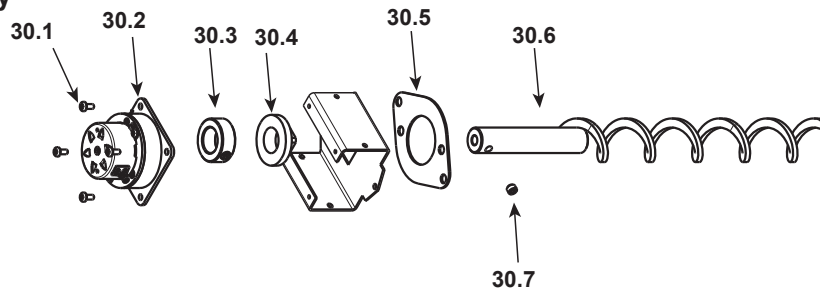

IMPORTANT: THIS IS DATED INFORMATION. Parts must be ordered from a dealer or distributor. **Hearth and Home Technologies does not sell directly to consumers.** Provide model number and serial number when requesting service parts from your dealer or distributor.

**Stocked
at Depot**

ITEM	DESCRIPTION	COMMENTS	PART NUMBER	
15	Ash Drawer Front		SRV7021-138	
16	Ash Drawer Gasket		SRV7021-139	
17	Ash Drawer		SRV7021-140	
18	Igniter Access Plate		SRV413-0380	
19	Convection Blower, 150 CFM		812-4900	Y
20	Shroud, Convection Blower		SRV413-0300	
21	Cast Retainer Lower Right Assembly		SRV7021-021	
22	Side	Black	SRV7021-125MBK	
		Mahogany	SRV7021-125PMH	
		Sienna Bronze	SRV7021-125CSB	
		No longer available	SRV7021-125CWL	
23	Convection Plenum Back		SRV7021-120	
24	Outer Skin Right		SRV7021-118	
25	Vacuum Switch		SRV7000-531	Y
26	Control Board 3 Speed		SRV7000-704	Y
27	Wire Harness / Junction Box/ Heat Output Switch		SRV7001-194	Y
	Block, Thermostat Term Dv		SRV230-0690	
28	Outer Skin Back		SRV7021-117	
29	Exhaust Transition Assembly		SRV7021-003	

#30 Feed Assembly

30	Feed Assembly		812-4760	Y
30.1	Screw 8-32 x 3/8	Pkg of 40	225-0500/40	Y
30.2	Feed Motor		812-4421	Y
30.3	Collar, Set, 7/8		229-0520	
30.4	Bearing, Feed System, Nylon		SRV7000-598	Y
30.5	Gasket, Feed Motor		SRV240-0731	Y
30.6	Feed Spring Assembly (Only)		SRV7001-046	Y
30.7	Screw 5/16 - 18 x 1/4	Pkg of 25	225-0550/25	Y

Additional service part numbers appear on following page.