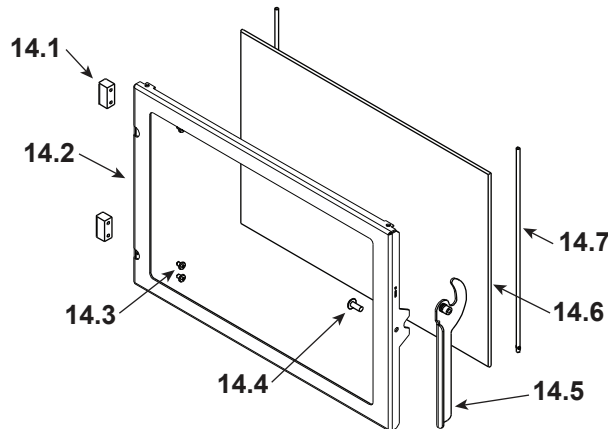

IMPORTANT: THIS IS DATED INFORMATION. Parts must be ordered from a dealer or distributor. **Hearth and Home Technologies does not sell directly to consumers.** Provide model number and serial number when requesting service parts from your dealer or distributor.

Stocked at Depot

ITEM	DESCRIPTION	COMMENTS	PART NUMBER	
11	Exhaust Combustion Blower, 45 CFM		812-4400	Y
	Gasket, Exhaust Combustion Blower (between...)	...Housing & Stove	SRV240-0812	Y
		...Motor & Housing	812-4710	Y
12	Ashcatcher - Must specify color	Black	413-0010BK	
		Mahogany	413-0010PMH	
		Sienna Bronze	413-0010CSB	
		No longer available	413-0010POR	
		No longer available	413-0010PWD	
13	Face	Black	413-0030BK	
		Sienna Bronze	413-0030CSB	
		Mahogany	413-0030PMH	
		No longer available	413-0030POR	
		No longer available	413-0030PWD	

#14 Door Assembly

14	Door Assembly	No longer available	SRV7021-007	
		Post 00701404108	SRV7021-031	
14.1	Hinge, Female		SRV450-2910	
14.2	Door Frame		SRV7021-114	
	Gasket, Tadpole, 3/8	10 ft.	842-5130	Y
14.3	Screw, Pan Head Philips, 10/32 x 1/4	Pkg of 24	229-1230/24	Y
14.4	Screw, Machine Screw 1/4-20 x 5/8	Pkg of 24	220-0440/24	Y
14.5	Door Latch Assembly		7021-006	
14.6	Glass Assembly (w/gasket) 17-1/4" W x 11-5/8" H	Pre 00701404108	SRV7001-038	Y
		Post 00701404108	SRV7021-032	Y
14.7	Retainer, Rope		SRV7001-192	Y
	Tape, 1/2" X 1/16, 10 Ft	10 ft.	240-0290/10	Y
	Tape, Door Corner	1 ft.	SRV7027-227	Y

Additional service part numbers appear on following page.