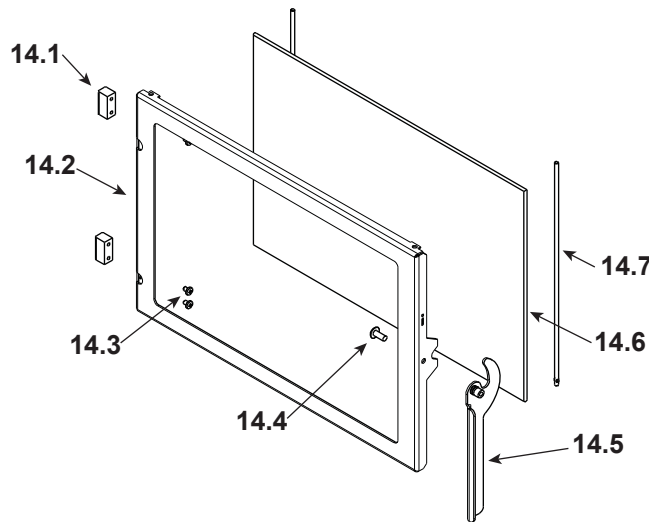

IMPORTANT: THIS IS DATED INFORMATION. Parts must be ordered from a dealer or distributor. **Hearth and Home Technologies does not sell directly to consumers.** Provide model number and serial number when requesting service parts from your dealer or distributor.

Stocked at Depot

ITEM	DESCRIPTION	COMMENTS	PART NUMBER	
11	Exhaust Combustion Blower, 45 CFM		812-4400	Y
	Gasket, Exhaust Combustion Blower (between...)	...Housing & Stove	SRV240-0812	Y
		...Motor & Housing	812-4710	Y
12	Ashcatcher - Must specify color	Black	413-0010BK	
		Mahogany	413-0010PMH	
		Porcelain Color	413-0010POR	
		Powder Coat	413-0010PWD	
13	Face	Black	413-0030BK	
		Mahogany	413-0030PMH	
		Porcelain Color	413-0030POR	
		Powder Coat	413-0030PWD	

#14 Door Assembly

14	Door Assembly	No longer available	SRV7021-007	
		Post 00701404108	SRV7021-031	
14.1	Hinge, Female		SRV450-2910	
14.2	Door Frame		SRV7021-114	
	Gasket, Tadpole, 3/8	10 ft.	842-5130	Y
14.3	Screw, Pan Head Philips, 10/32 x 1/4	Pkg of 24	229-1230/24	Y
14.4	Screw, Machine Screw 1/4-20 x 5/8	Pkg of 24	220-0440/24	Y
14.5	Door Latch Assembly		7021-006	
14.6	Glass Assembly (w/gasket) 17-1/4" W x 11-5/8" H	Pre 00701404108	SRV7001-038	Y
		Post 00701404108	SRV7021-032	Y
14.7	Retainer, Rope		SRV7001-192	Y
	Tape, 1/2" X 1/16, 10 Ft	10 ft.	240-0290/10	Y
	Tape, Door Corner	1 ft.	SRV7027-227	Y

Additional service part numbers appear on following page.