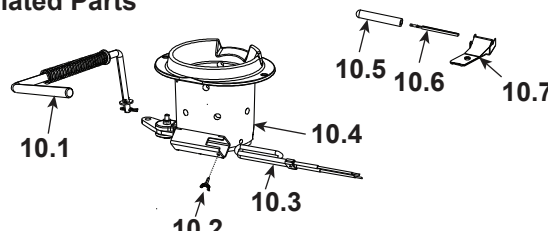

IMPORTANT: THIS IS DATED INFORMATION. Parts must be ordered from a dealer or distributor. **Hearth and Home Technologies does not sell directly to consumers.** Provide model number and serial number when requesting service parts from your dealer or distributor.

**Stocked
at Depot**

ITEM	DESCRIPTION	COMMENTS	PART NUMBER	
1	Hopper Lid Assembly	Black	SRV7021-022MBK	
		Mahogany	SRV7021-022PMH	
		Sienna Bronze	SRV7021-022CSB	
		No longer available	SRV7021-022CWL	
	Bumper, Rubber	Pkg of 12	SRV224-0340/12	Y
	Magnet Round		SRV7000-140	Y
2	Top	Black	7021-101MBK	
		Mahogany	7021-101PMH	
		Sienna Bronze	7021-101CSB	
		No longer available	7021-101CWL	
3	Cast Retainer Upper		SRV7021-141	
4	Convection Air Director		SRV7021-123	
5	Hinge Bracket		SRV7021-115	
6	Outer Skin Left		SRV7021-119	
7	Brick, Left / Right, Cast		SRV414-0270	
8	Brick, Center, Cast		SRV414-0260	
9	Cast Retainer Lower Left Assembly		SRV7021-018	

#10 Firepot Assembly and Associated Parts

10.1	Pull Rod Assembly		SRV7021-005	
	Knob, Ash Dump Control Rod		832-3020	
	Spring, Firepot		200-2050	
10.2	Wing Thumb Screw 8-32 x 1/2	Pkg of 24	7000-223/24	Y
10.3	Heating Element Assembly 18" (Loop Igniter)	Pkg of 10	SRV7000-462/10	Y
10.4	Firepot Assembly		SRV414-5200	Y
	Bushing, Firepot		410-8320	Y
	Floor, Firepot		414-0290	Y
	Gasket, Firepot		SRV240-0930	Y
	Nut, Lock 1/4-20	Pkg of 25	226-0090/25	Y
	Bolt, Firepot, 1-1/4" Long	Pkg of 25	225-0120/25	Y
10.5	Thermocouple Cover	Pkg of 10	812-4920	Y
10.6	Thermocouple		812-4470	Y
10.7	Thermocouple Clamp		SRV7001-203	Y

Additional service part numbers appear on following page.