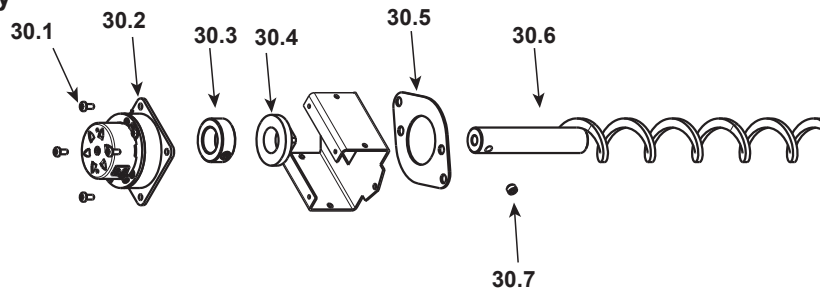

IMPORTANT: THIS IS DATED INFORMATION. Parts must be ordered from a dealer or distributor. **Hearth and Home Technologies does not sell directly to consumers.** Provide model number and serial number when requesting service parts from your dealer or distributor.

**Stocked
at Depot**

ITEM	DESCRIPTION	COMMENTS	PART NUMBER	
15	Ash Drawer Front		SRV7021-138	
16	Ash Drawer Gasket		SRV7021-139	
17	Ash Drawer		SRV7021-140	
18	Igniter Access Plate		SRV413-0380	
19	Convection Blower, 150 CFM		812-4900	Y
20	Shroud, Convection Blower		SRV413-0300	
21	Cast Retainer Lower Right Assembly		SRV7021-021	
22	Side	Black	SRV7021-125MBK	
		Mahogany	SRV7021-125PMH	
		Sienna Bronze	SRV7021-125CSB	
		No longer available	SRV7021-125CWL	
23	Convection Plenum Back		SRV7021-120	
24	Outer Skin Right		SRV7021-118	
25	Vacuum Switch		SRV7000-531	Y
26	Control Board 3 Speed		SRV7000-704	Y
27	Wire Harness / Junction Box/ Heat Output Switch		SRV7001-194	Y
	Block, Thermostat Term Dv		SRV230-0690	
28	Outer Skin Back		SRV7021-117	
29	Exhaust Transition Assembly		SRV7021-003	

#30 Feed Assembly

30	Feed Assembly		812-4760	Y
30.1	Screw 8-32 x 3/8	Pkg of 40	225-0500/40	Y
30.2	Feed Motor		812-4421	Y
30.3	Collar, Set, 7/8		229-0520	
30.4	Bearing, Feed System, Nylon		SRV7000-598	Y
30.5	Gasket, Feed Motor		SRV240-0731	Y
30.6	Feed Spring Assembly (Only)		SRV7001-046	Y
30.7	Screw 5/16 - 18 x 1/4	Pkg of 25	225-0550/25	Y

Additional service part numbers appear on following page.