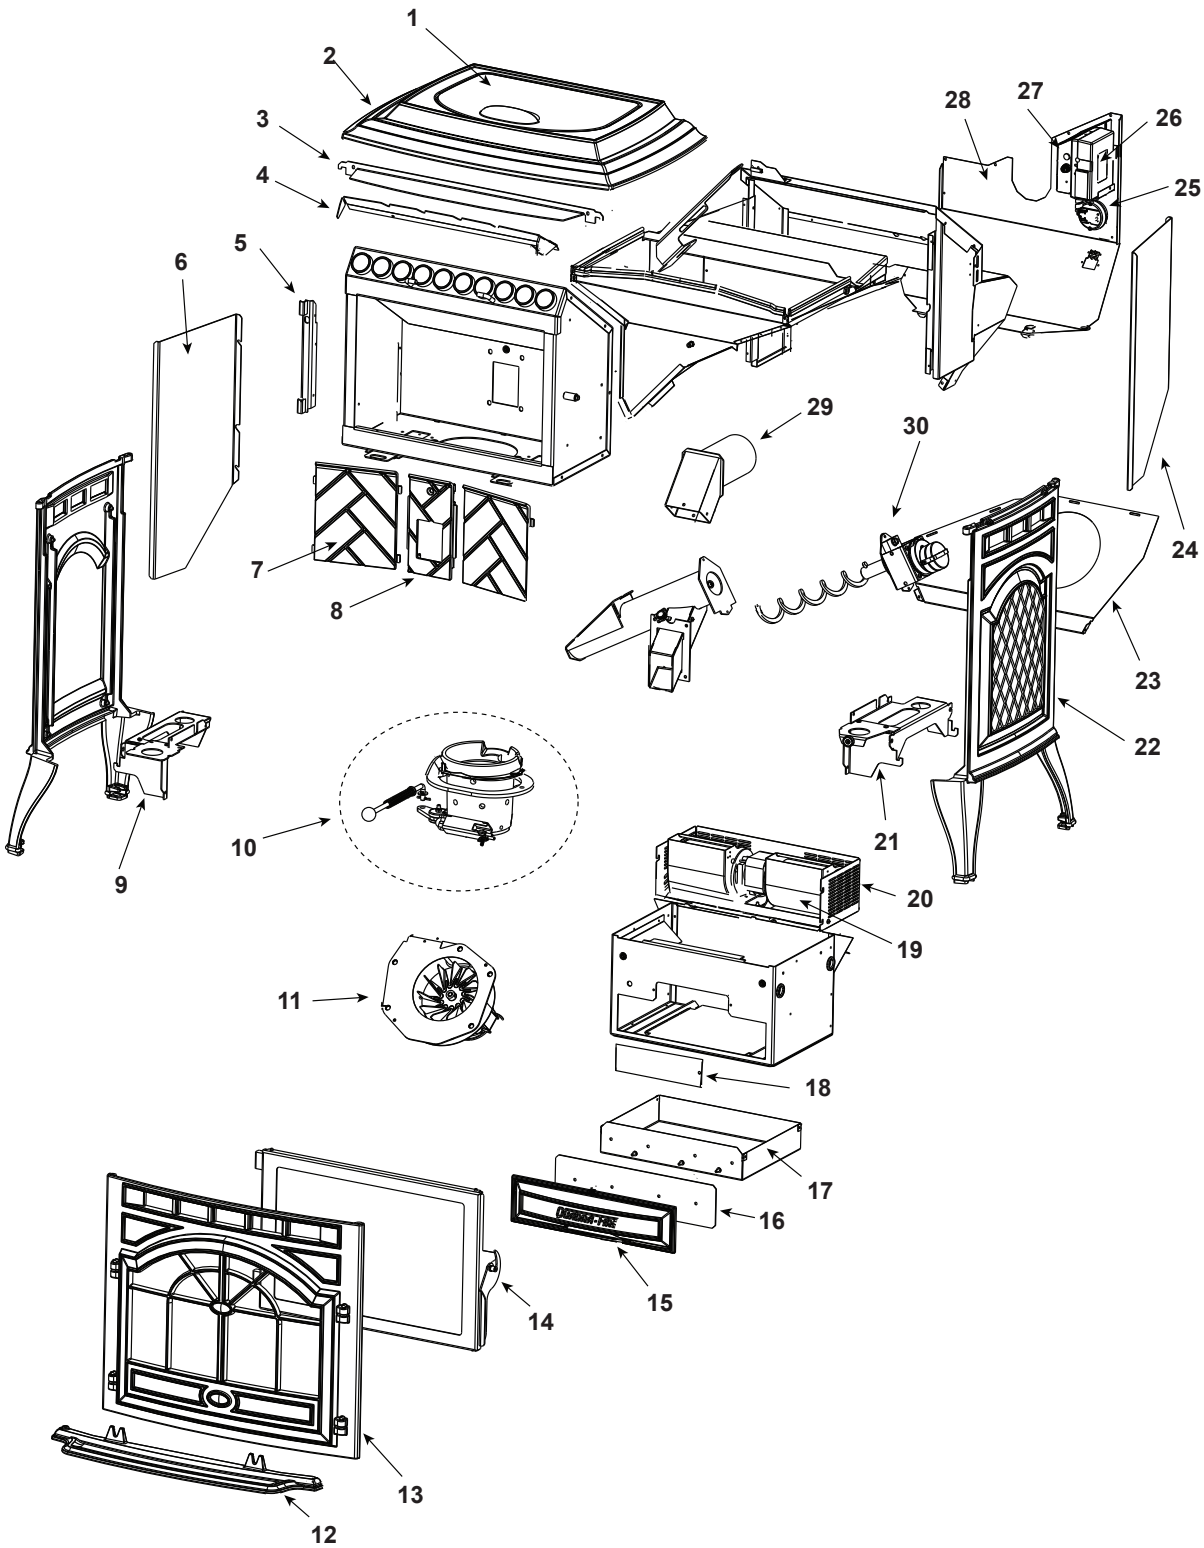

CASTILE-CSB-B, , CASTILE-MBK-B, CASTILE-PMH-B
CASTILE-CWL-B (Oct 2009 thru June 2011)

Part number list on following pages.

IMPORTANT: THIS IS DATED INFORMATION. Parts must be ordered from a dealer or distributor. **Hearth and Home Technologies does not sell directly to consumers.** Provide model number and serial number when requesting service parts from your dealer or distributor.

#10 Firepot Assembly and Associated Parts

10.1	Pull Rod Assembly		SRV7021-005	
	Knob, Ash Dump Control Rod		832-3020	
	Spring, Firepot		200-2050	
10.2	Wing Thumb Screw 8-32 x 1/2	Pkg of 24	7000-223/24	Y
10.3	Heating Element Assembly 18" (Loop Igniter)	Pkg of 10	SRV7000-462/10	Y
10.4	Firepot Assembly		SRV414-5200	Y
	Bushing, Firepot		410-8320	Y
	Floor, Firepot		414-0290	Y
	Gasket, Firepot		SRV240-0930	Y
	Nut, Lock 1/4-20	Pkg of 25	226-0090/25	Y
	Bolt, Firepot, 1-1/4" Long	Pkg of 25	225-0120/25	Y
10.5	Thermocouple Cover	Pkg of 10	812-4920	Y
10.6	Thermocouple		812-4470	Y
10.7	Thermocouple Clamp		SRV7001-203	Y