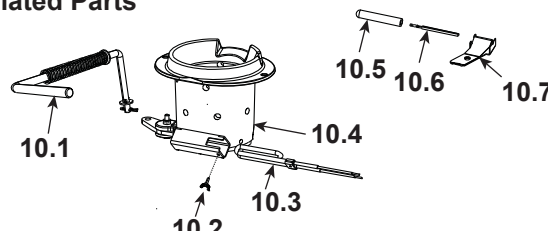

IMPORTANT: THIS IS DATED INFORMATION. Parts must be ordered from a dealer or distributor. **Hearth and Home Technologies does not sell directly to consumers.** Provide model number and serial number when requesting service parts from your dealer or distributor.

Stocked at Depot

ITEM	DESCRIPTION	COMMENTS	PART NUMBER	
1	Hopper Lid Assembly	Black	SRV7021-022MBK	
		Mahogany	SRV7021-022PMH	
		Sienna Bronze	SRV7021-022CSB	
		No longer available	SRV7021-022CWL	
	Bumper, Rubber	Pkg of 12	SRV224-0340/12	Y
	Magnet Round		SRV7000-140	Y
2	Top	Black	7021-101MBK	
		Mahogany	7021-101PMH	
		Sienna Bronze	7021-101CSB	
		No longer available	7021-101CWL	
3	Cast Retainer Upper		SRV7021-141	
4	Convection Air Director		SRV7021-123	
5	Hinge Bracket		SRV7021-115	
6	Outer Skin Left		SRV7021-119	
7	Brick, Left / Right, Cast		SRV414-0270	
8	Brick, Center, Cast		SRV414-0260	
9	Cast Retainer Lower Left Assembly		SRV7021-018	

#10 Firepot Assembly and Associated Parts

10.1	Pull Rod Assembly		SRV7021-005	
	Knob, Ash Dump Control Rod		832-3020	
	Spring, Firepot		200-2050	
10.2	Wing Thumb Screw 8-32 x 1/2	Pkg of 24	7000-223/24	Y
10.3	Heating Element Assembly 18" (Loop Igniter)	Pkg of 10	SRV7000-462/10	Y
10.4	Firepot Assembly		SRV414-5200	Y
	Bushing, Firepot		410-8320	Y
	Floor, Firepot		414-0290	Y
	Gasket, Firepot		SRV240-0930	Y
	Nut, Lock 1/4-20	Pkg of 25	226-0090/25	Y
	Bolt, Firepot, 1-1/4" Long	Pkg of 25	225-0120/25	Y
10.5	Thermocouple Cover	Pkg of 10	812-4920	Y
10.6	Thermocouple		812-4470	Y
10.7	Thermocouple Clamp		SRV7001-203	Y

Additional service part numbers appear on following page.